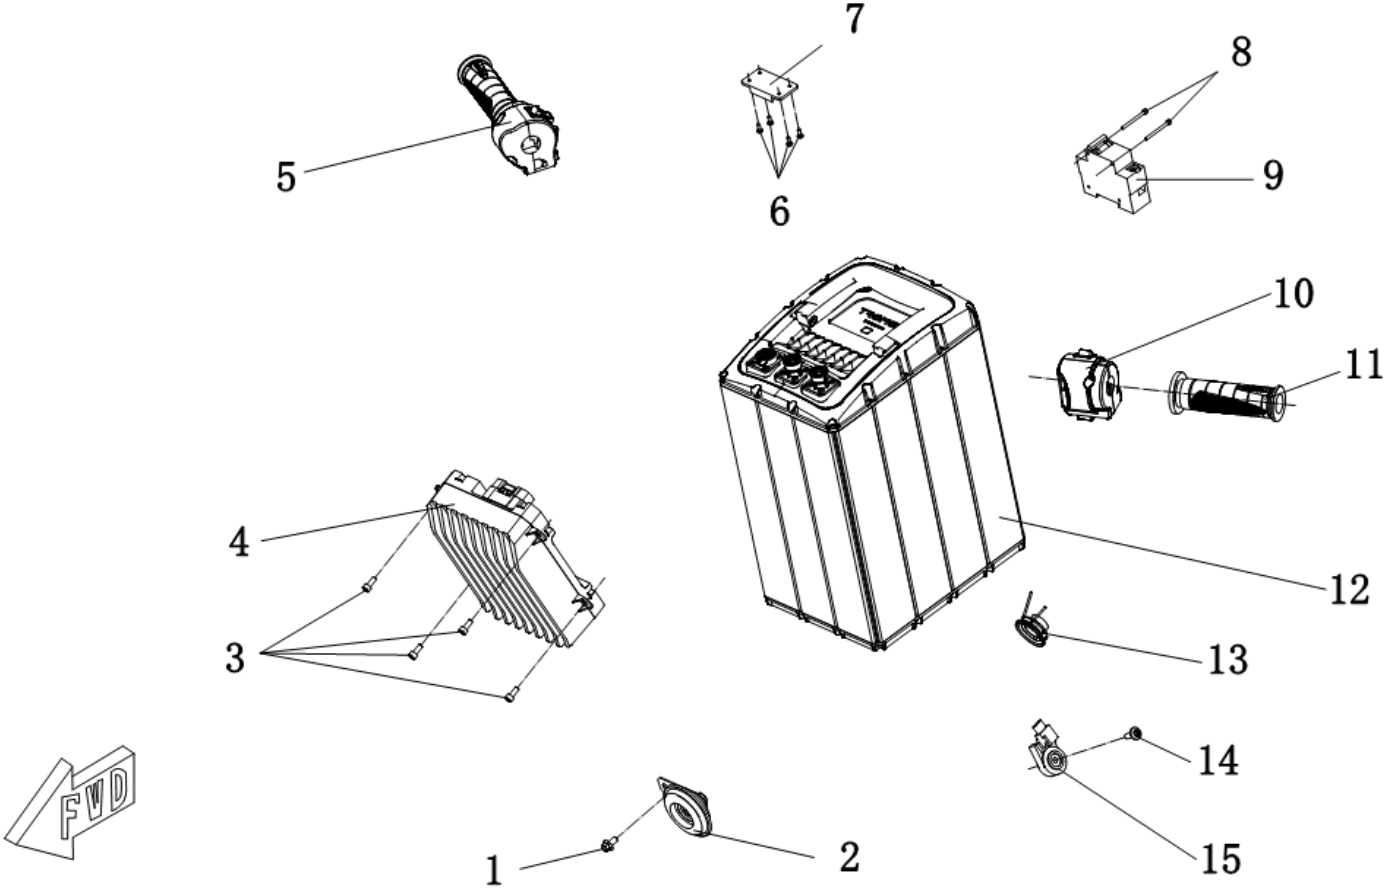

F09-1 Electronics

F09-1 Electronics

Callout	Part Number	Material Code	Part Description	Qty per Bike	Note
1	GB/T5789 M6X8	GBT5789-060008R1	Hexagon Flange Bolts	1	
2	MS1200DQ-09100000	MS01DQ-09100000-0000	Horn	1	
3	GB/T70.1 M5X12	GBT701-050012R4	Hexagon Socket Cap Screw M5X12	4	Black
4	MS3500D-YCK072110A	YCK072110A	Motor Controll	1	
5	MS4000D-09110000-02	MS01DE-09110000-0200	Right Speed Controller Handle Switch(Light-Sensitive Headlight)	1	Large Instrument Only
	MS4000D-09110000-03	MS01DE-09110000-0300	Right speed control switch (headlight is always on)		Export Only
6	GB/T845 ST2.9X9.5-C-H	GBT845-29009R2	Self-Tapping Screw	4	
7	MS4000D-09080000	MS01DE-09080000-0000	NFC Motherboard	1	
8	GB/T70.1 M3X35	GBT701-030035R1	Hexagon Socket Cap Screw M3X35	2	
9	MS4000D-09060000	MS01DE-09060000-0000	Air Switch	1	
10	MS4000D-09100000	MS01DE-09100000-0000	Left Switch	1	
11	MS4000D-09100001	MS01DE-09100001-0000	Left Handle Cover	1	
12	MS4000D-09015500	MS01DE-09015500-0000	Lithium Battery 7255	1	
	MS4000D-09014500-01	MS01DE-09014500-0100	Lithium Battery 7245		
13	MS4000D-09070000	MS01DE-09070000-0000	Audio Horn	1	
14	MS1200DQ-09000001	MS01DQ-09000001-0000	Hexagon Socket Cap Screw M6×16	1	
15	MS4000D-09190000	MS01DE-09190000-0000	Side Bracket Shut-off Switch	1