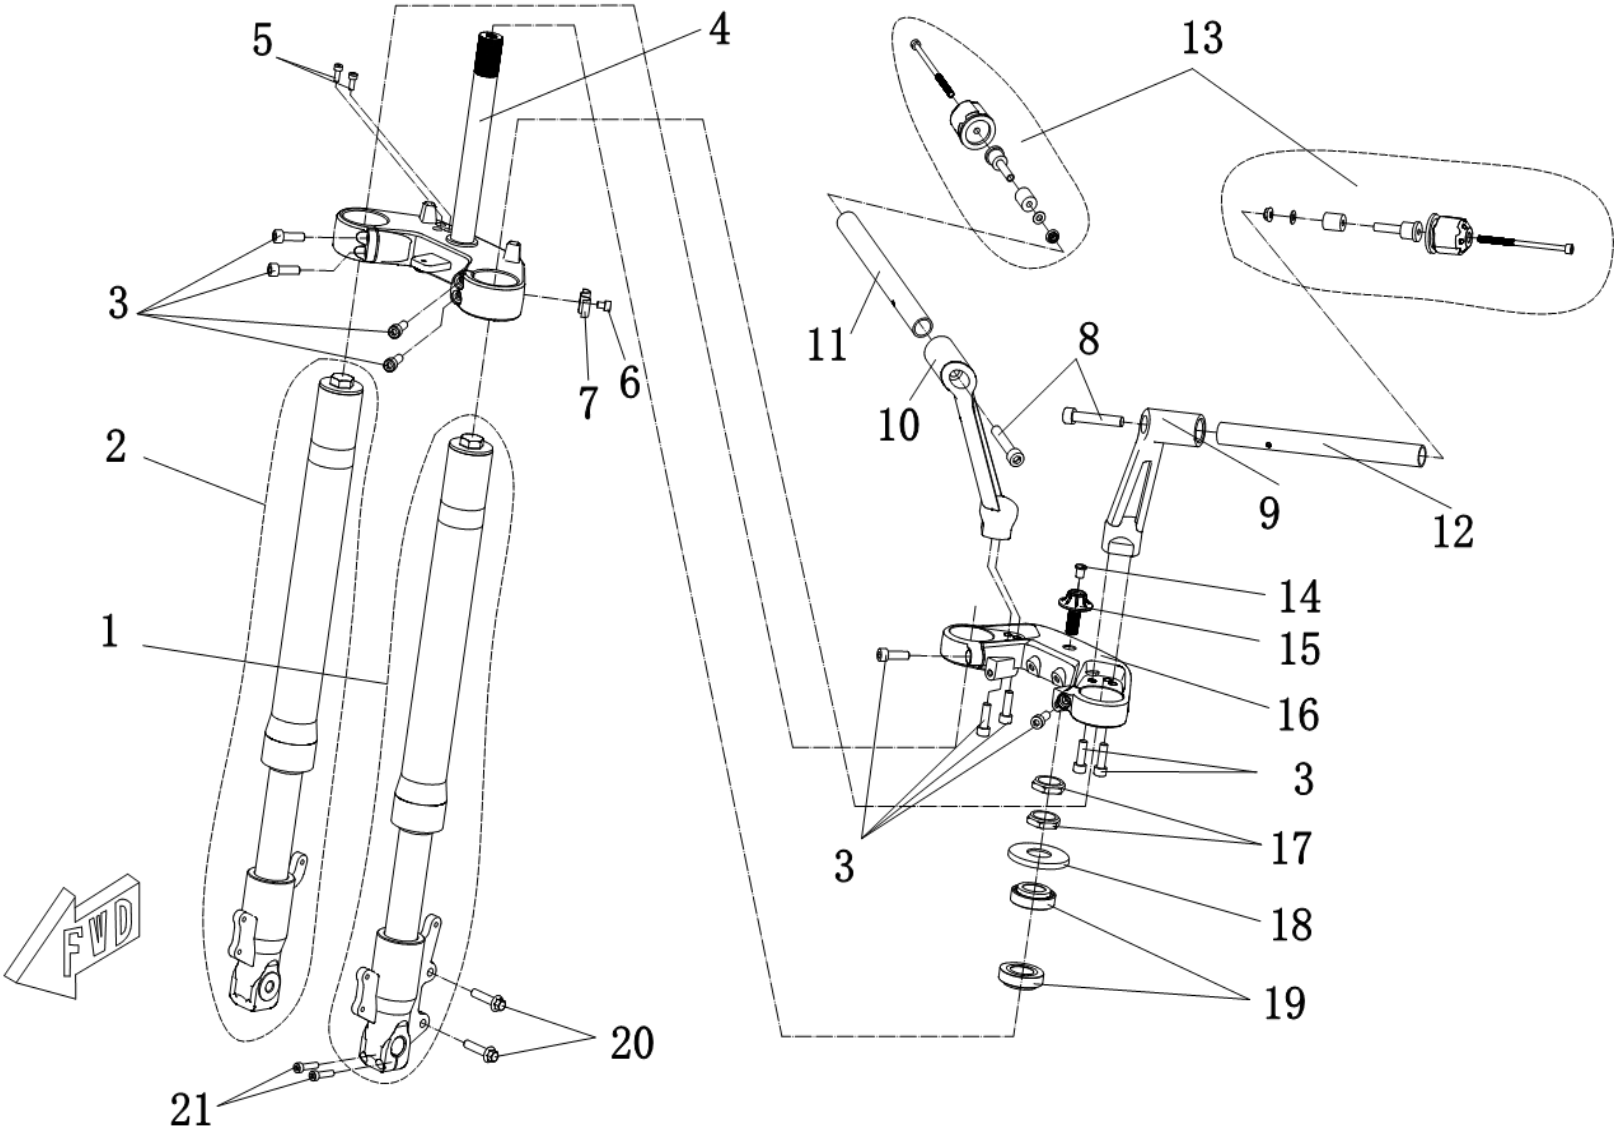

F02 Front Suspension

F02 Front Suspension

Callout	Part Number	Material Code	Part Description	Qty per Bike	Note
1	MS4000D-02010000	MS01DE-02010000-0000	Front Left Suspension	1	13-Inch
	MS4000D-02080000	MS01DE-02080000-0000	Front Left Suspension		14-Inch
2	MS4000D-02020000	MS01DE-02020000-0000	Front Right Suspension	1	13-Inch
	MS4000D-02090000	MS01DE-02090000-0000	Front Right Suspension		14-Inch
3	GB/T70.1 M8X25	GBT701-080025R4	Hexagon Socket Cap Screw M8X25	10	Black
4	MS4000D-02030000	MS01DE-02030000-0000	Lower Clamp Assey	1	
5	GB/T70.1 M5X12	GBT701-050012R4	Hexagon Socket Cap Screw M5X12	2	Black
6	GB/T70.1 M6X8	GBT701-060008R4	Hexagon Socket Cap Screw M6X8	1	Black
7	MS4000D-02000006	MS01DE-02000006-0000	M-Type tubing clamp	1	
8	GB/T70.1 M10X1.25X55	GBT701-106055R4	Hexagon Socket Cap Screw M10X1.25X55	2	Black
9	MS4000D-02000004	MS01DE-02000004-0000	Left Handlebar Riser	1	
10	MS4000D-02000005	MS01DE-02000005-0000	Right Handlebar Riser	1	
11	MS4000D-02070000	MS01DE-02070000-0000	Right Handlebar Iron Tube	1	
12	MS4000D-02040000	MS01DE-02040000-0000	Left Handlebar Iron Tube	1	
13	MS4000D-02060000	MS01DE-02060000-0000	Balance Block Assembly	2	
14	MS1200DQ-02000011	MS01DQ-02000011-0000	Bolt stopper	1	Black
15	MS1200DQ-02000007	MS01DQ-02000007-0000	Upper Clamp Locking Bolt	1	Black

F02 Front Suspension

Callout	Part Number	Material Code	Part Description	Qty per Bike	Note