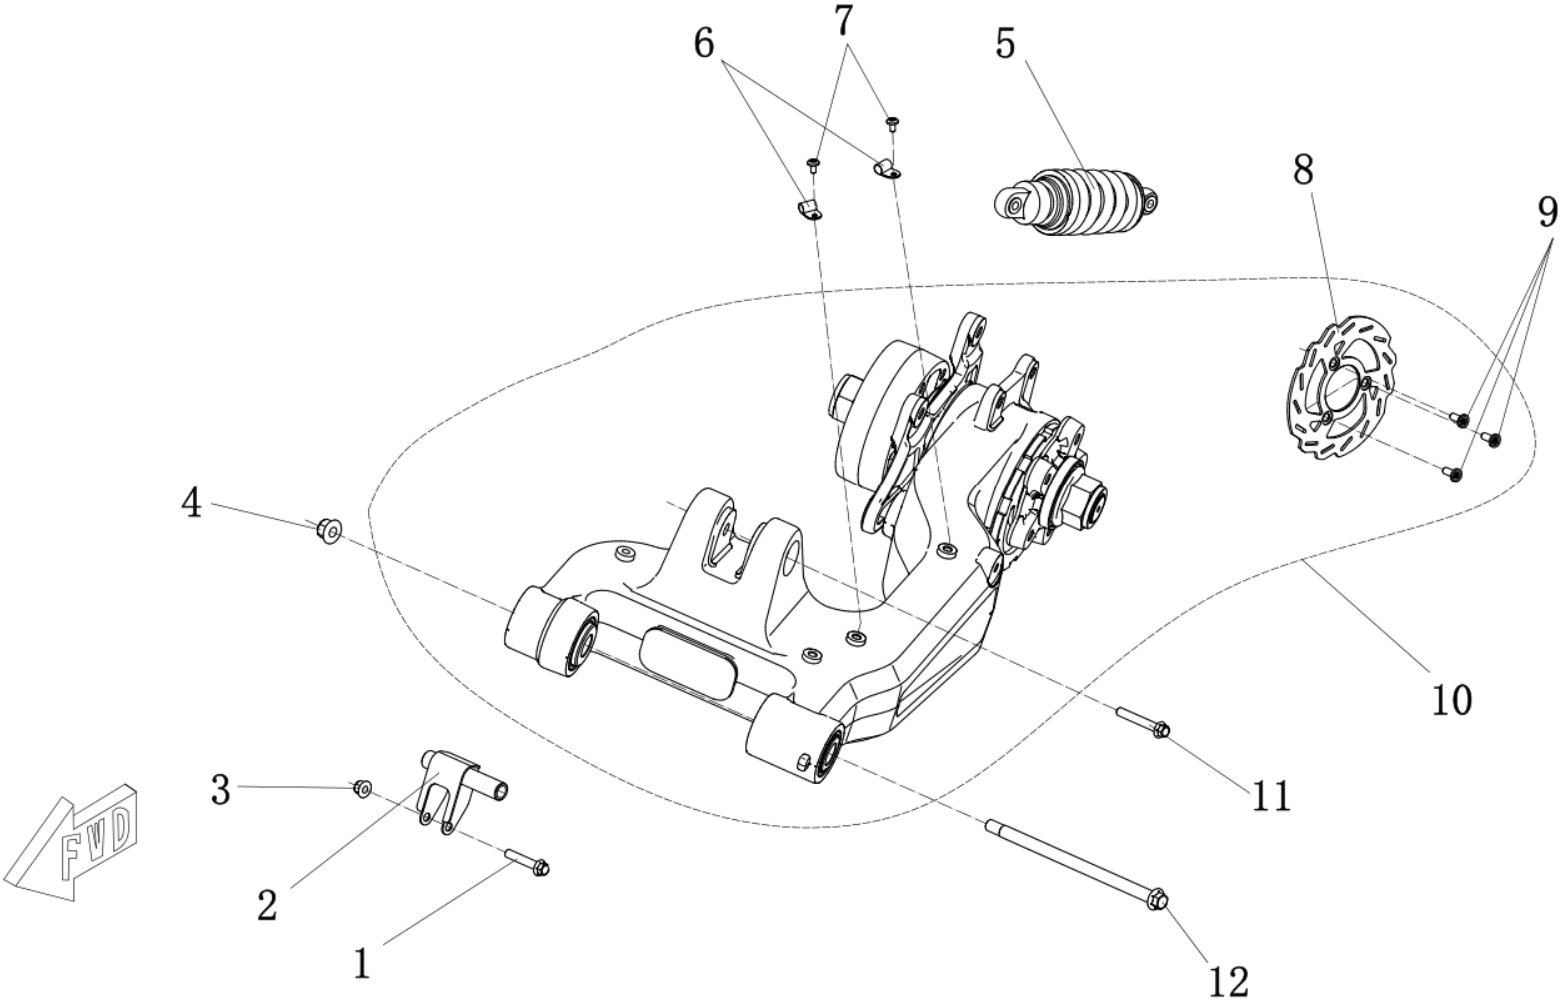

F03-1 Rear Suspension

F03-1 Rear Suspension

Callout	Part Number	Material Code	Part Description	Qty per Bike	Note
1	GB/T5787 M10X1.25X55	GBT5787-106055R1	Hexagon Flange Bolts M10X1.25X55	1	
2	MS4000D-03000001	MS01DE-03000001-0000	Rear Flat Fork Liner	1	
3	GB/T6187.2 M10X1.25	GBT61872-106R1	Hexagon Flange Lock Nut M10X1.25	1	
4	GB/T6187.2 M14X1.5	GBT61872-147R1	Hexagon Flange Lock Nut M14X1.5	1	
5	MS4000D-03010000	MS01DE-03010000-0000	Rear Shock Absorber (Airbag-Free Version)	1	Black
	MS4000D-03030000	MS01DE-03030000-0000	Rear Shock Absorber (Integrated Airbag Version)		Black
	MS4000D-03040000	MS01DE-03040000-0000	Rear Shock Absorber (External Airbag Version)		Black
6	MS1200DQ-05000004	MS01DQ-05000004-0000	Brake Tube Clamp	2	
7	MS1200DQ-05000005	MS01DQ-05000005-0000	Hexagon Socket Cap Screw M6×12	2	
8	MS4000D-03020001	MS01DE-03020001-0000	Rear Brake Disc	1	
9	MS4000D-03000003	MS01DE-03000003-0000	Brake Disc Screw M8×18	3	
10	MS4000D-03020000	MS01DE-03020000-0000	Single Rocker Arm Assembly	1	
11	GB/T5787 M10X1.25X70	GBT5787-106070R1	Hexagon Flange Bolts M10X1.25X70	1	
12	MS4000D-03000002	MS01DE-03000002-0000	Rear Axle	1