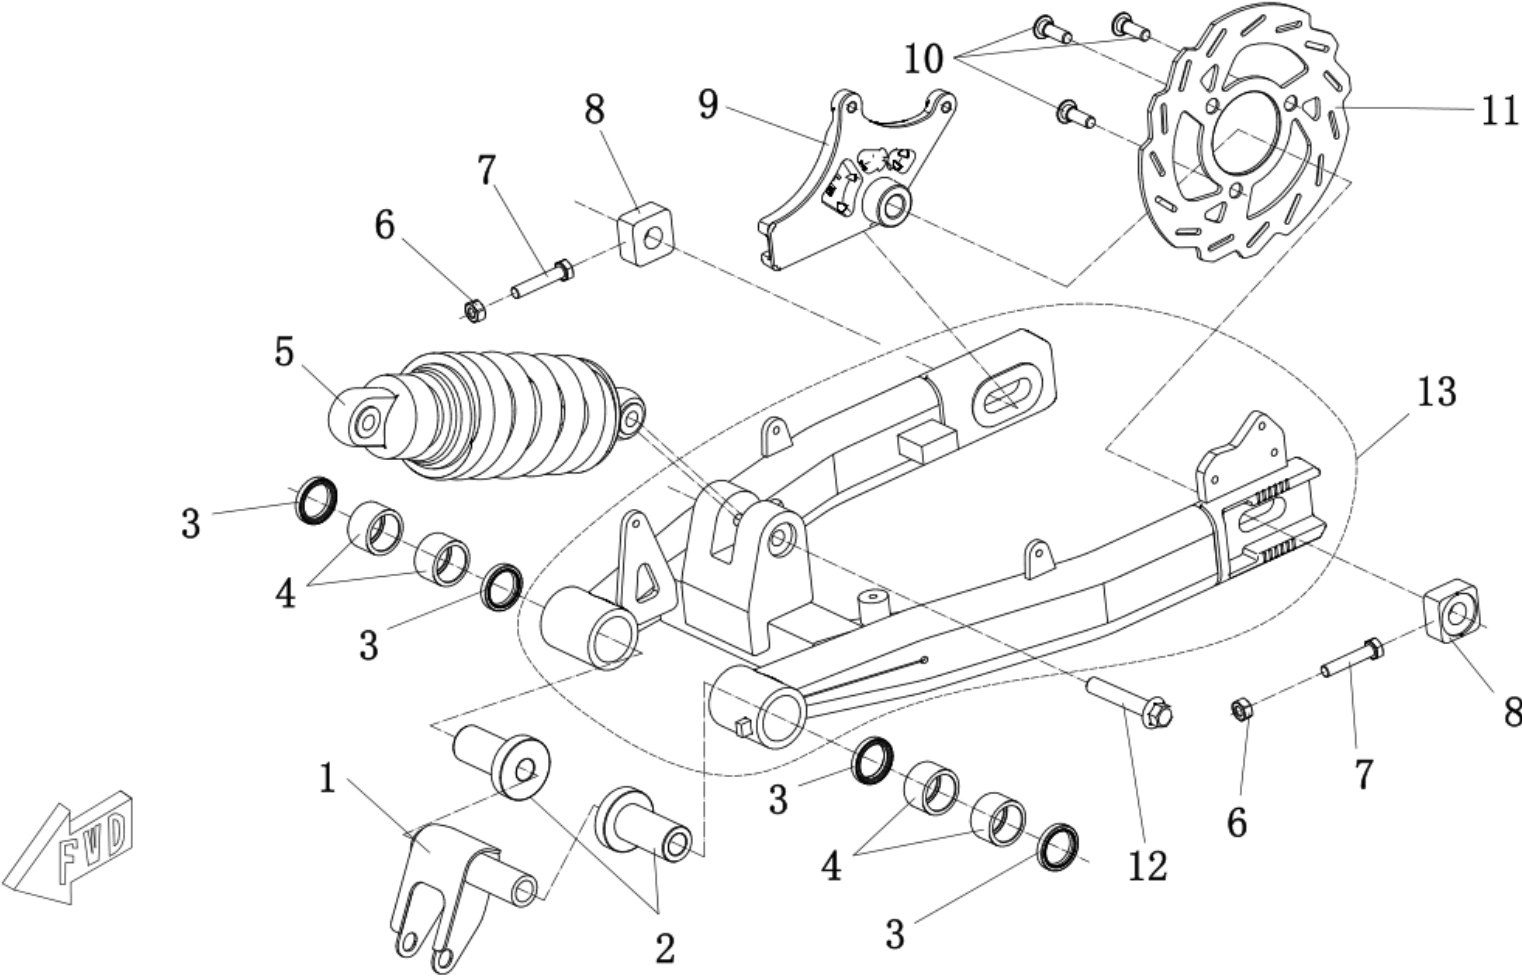

F03-2 Rear Suspension

F03-2 Rear Suspension

Callout	Part Number	Material Code	Part Description	Qty per Bike	Note
1	MS4000D-03000020	MS01DE-03000020-0000	Rear Fork Liner	1	Double rear arm version
2	MS4000D-03000021	MS01DE-03000021-0000	Double-Rocker Axle Sleeve	2	
3	TC 32X25X5	GBT138711-TC03202505	Oil Seal	4	
4	GB/T290 HK2520	GBT290-HK2520	Open-Type Needle Roller Bearing	4	
5	MS4000D-03010000	MS01DE-03010000-0000	Rear Shock Absorber (non airbag version)	1	
6	GB/T6170 M8	GBT6170-080R1	Hexagon Nut	2	
7	GB/T5783 M8×40	GBT5783-080040R1	Hexagon Bolt	2	
8	MS1200DQ-03000002	MS01DQ-03000002-0000	Chain Regulating Block	2	
9	MS1200DQ-05000003	MS01DQ-05000003-0000	Bracket Connecting Plate	1	
10	MS1200DQ-05000002	MS01DQ-05000002-0000	Brake Disc Screw M8×25	3	
11	MS4000D-03000022	MS01DE-03000022-0000	Rear Brake Disc	1	Double rear arm version
12	GB/T5787 M10X1.25X55	GBT5787-106055R1	Hexagon Flange Bolts M10X1.25X55	1	Double rear arm version
13	MS4000D-03050000	MS01DE-03050000-0000	Double-Rocker Module	1	Double rear arm version