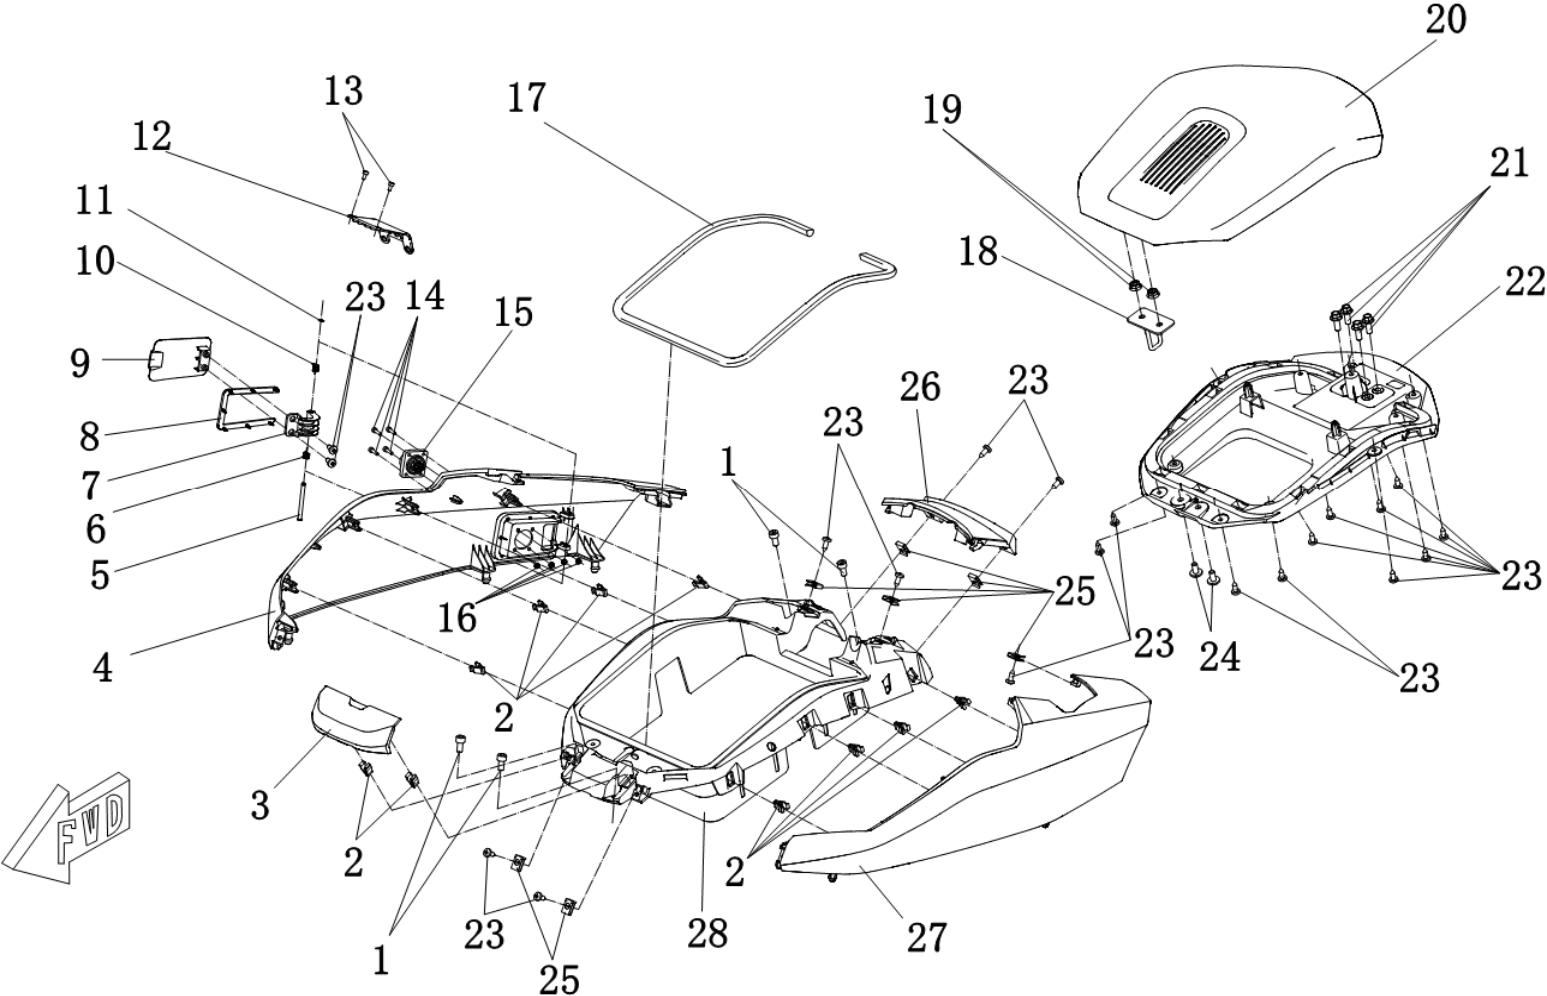

F07-1 Body Trim

P1

F07-1 Body Trim