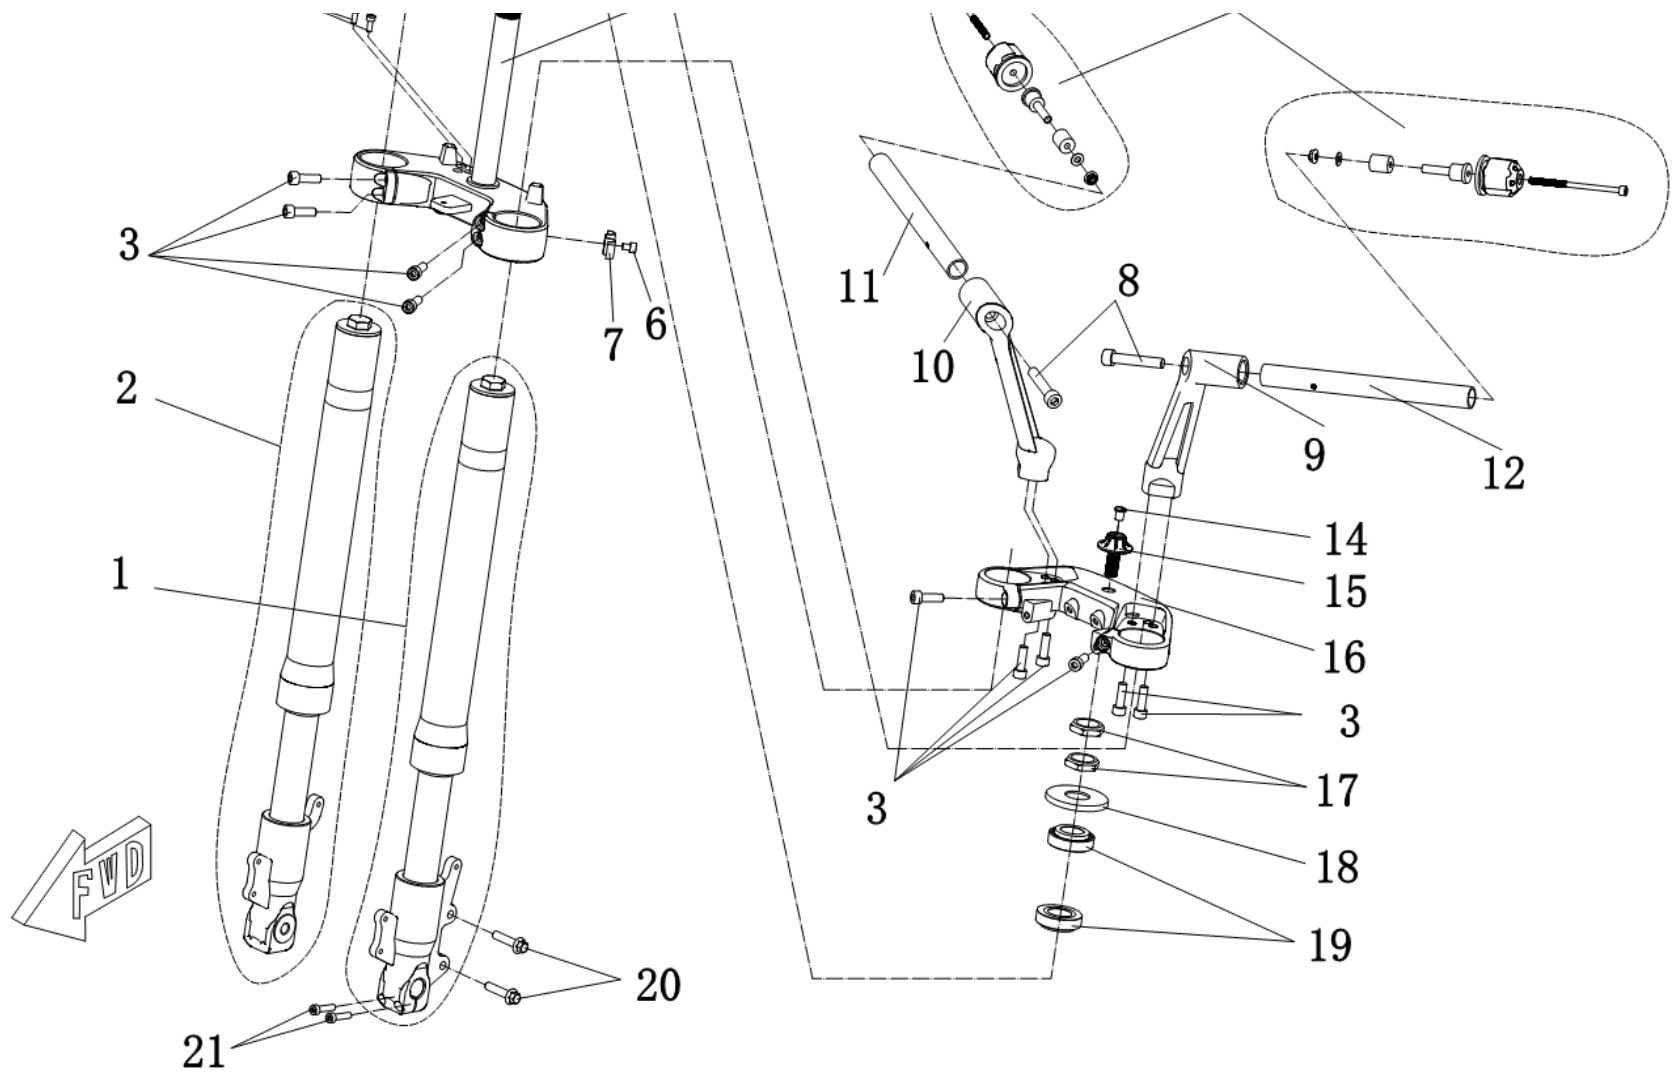

16	MS4000D-02000001	MS01DE-02000001-0000	Upper Clamp	1	
17	MS4000D-02000002	MS01DE-02000002-0000	Hexagon Nut M25×1	2	Black
18	MS4000D-02000003	MS01DE-02000003-0000	Dust Seal	1	
19	GB/T297 32005	GBT297-32005	Tapered Roller Bearings	2	
20	GB/T5789 M8X35	GBT5789-080035R4	Hexagon Flange Bolts M8X35	2	Black
21	GB/T70.1 M6X25	GBT701-060025R4	Hexagon Socket Cap Screw M6X25	2	Black