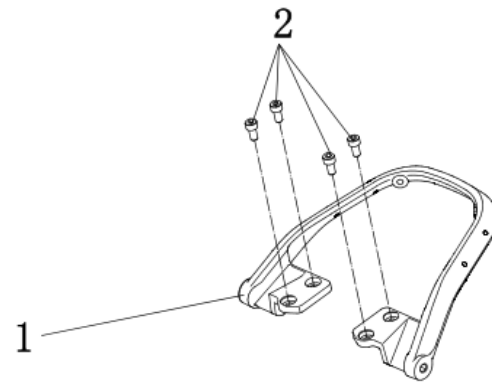

F11 Handrail, Rear Rack

F11 Handrail, Rear Rack

Callout	Part Number	Material Code	Part Description	Qty per Bike	Note
1	MS4000D-11000001	MS01DE-11000001-0000	Rear Handrail	1	
2	GB/T70.1 M8X20	GBT701-080020R4	Hexagon Socket Cap Screw M8X20	4	Black