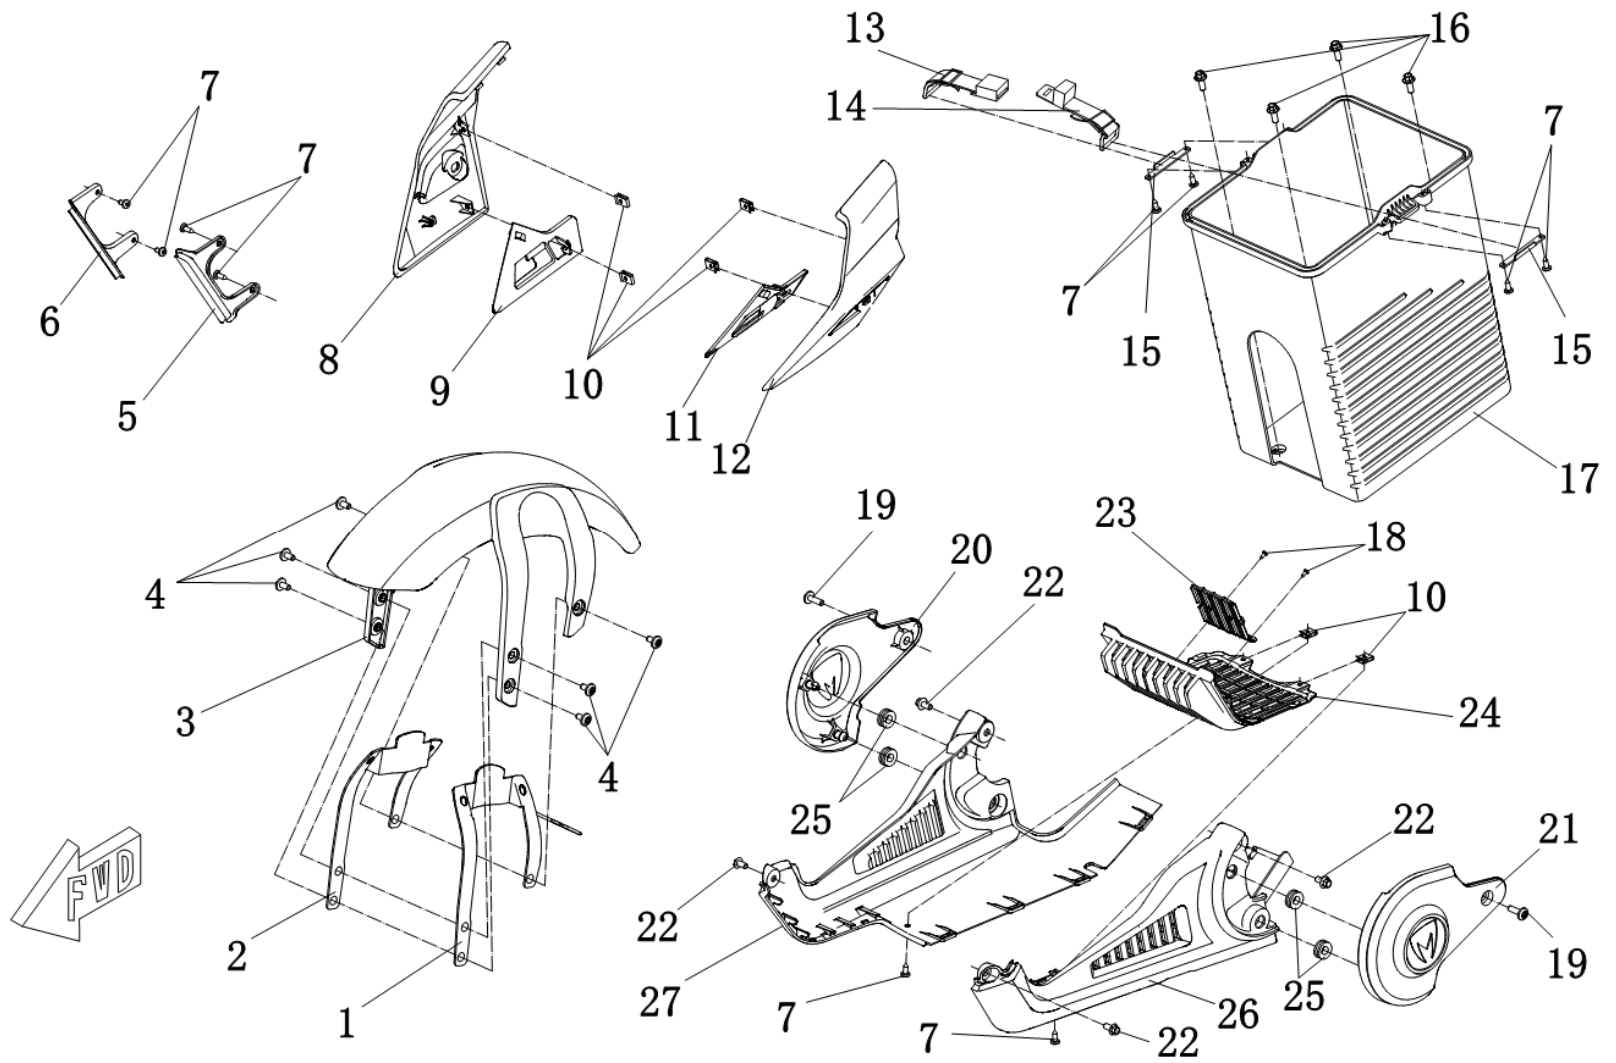

F07-2 Body Trim

Callout	Part Number	Material Code	Part Description	Qty per Bike	Note
---------	-------------	---------------	------------------	--------------	------

Quantity	Part Number	Material Code	Part Description	Qty per Line	Note
12	MS4000D-07000033	MS01DE-07000033-00MP	Headlight Cover Left Side	1	ABS, Spray paint
		MS01DE-07000033-ZHB1			Blue + Yellow Green
		MS01DE-07000033-ZHC1			White + Orange
		MS01DE-07000033-ZHG2			Titanium Gray + Black
		MS01DE-07000033-ZHH4			Black + Silver
13	MS4000D-09210000	MS01DE-09210000-0000	Battery pull strap lock	1	
14	MS4000D-09200000	MS01DE-09200000-0000	Battery pull tab	1	
15	MS4000D-07000045	MS01DE-07000045-0000	Battery pull strap baffle	2	
16	GB/T5789 M6X16	GBT5787-060016R1	Hexagon Flange Bolts M6X16	4	
17	MS4000D-07000020	MS01DE-07000020-00MP	Battery Case	1	ABS, Spray paint
		MS01DE-07000020-00V1			Silver White
		MS01DE-07000020-00H2			Black
18	GB/T845 ST2.9X9.5-C-H	GBT845-29009R2	Self-Tapping Screw	2	
19	MS1200DQ-09000001	MS01DQ-09000001-0000	Hexagon Socket Cap Screw M6×16	2	
20	MS4000D-07000026	MS01DE-07000026-0000	Right Side Motor Cover	1	
21	MS4000D-07000025	MS01DE-07000025-0000	Left Side Motor Cover	1	
22	GB/T5789 M6X12	GBT5789-060012R1	Hexagon Flange Bolts M6X12	4	
23	MS4000D-07000043	MS01DE-07000043-0000	Lower Protection Inner Panel	1	
24	MS4000D-07000024	MS01DE-07000024-0000	lower guard plate air inlet plate	1	
25	MS1200DQ-07000018	MS01DQ-07000018-0000	Round Rubber Bearing	4	
26	MS4000D-07000022	MS01DE-07000022-0000	Left Lower Guard Plate	1	
27	MS4000D-07000023	MS01DE-07000023-0000	Right Lower Guard Plate	1	