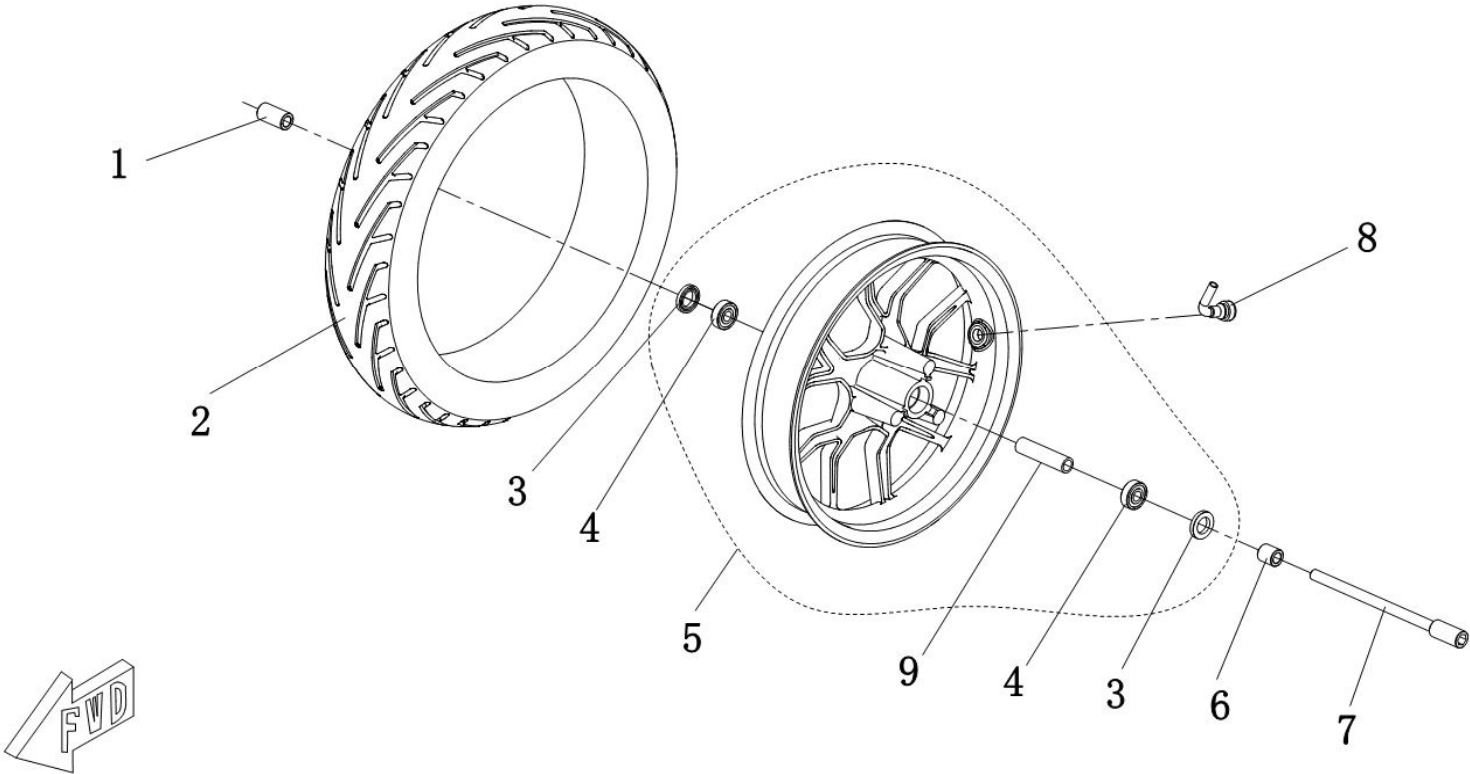

F04-1 Front Wheel

F04-1 Front Wheel

Callout	Part Number	Material Code	Part Description	Qty per Bike	Note
1	MS4000D-04000001	MS01DE-04000001-0000	Front Right Axle Tube	1	
2	GB/T2983 100/80-13	GBT2983-100-80-13	Front Tire	1	13-Inch
	GB/T2983 100/80-14	GBT2983-100-80-14	Front Tire		14-Inch
3	GB/T13871.1 FB20 32 5	GBT138711-FB02003205	Bearing Seal	2	
4	GB/T276 6201-2RS	GBT276-6201-2RS	Bearing	2	
5	MS4000D-04010000	MS01DE-04010000-0000	Front Rim Assey	1	13-Inch
	MS4000D-04020000	MS01DE-04020000-0000	Front Rim Assey		14-Inch
6	MS1200DQ-04000001	MS01DQ-04000001-0000	Front Wheel Bearing Tube	1	
7	MS4000D-04000002	MS01DE-04000002-0000	Hollow Axle Front	1	
8	GB/T3900	GBT3900-01	Elbow Valve	1	
9	MS4000D-04000008	MS01DE-04000008-0000	Front Wheel Spacer Bush	1