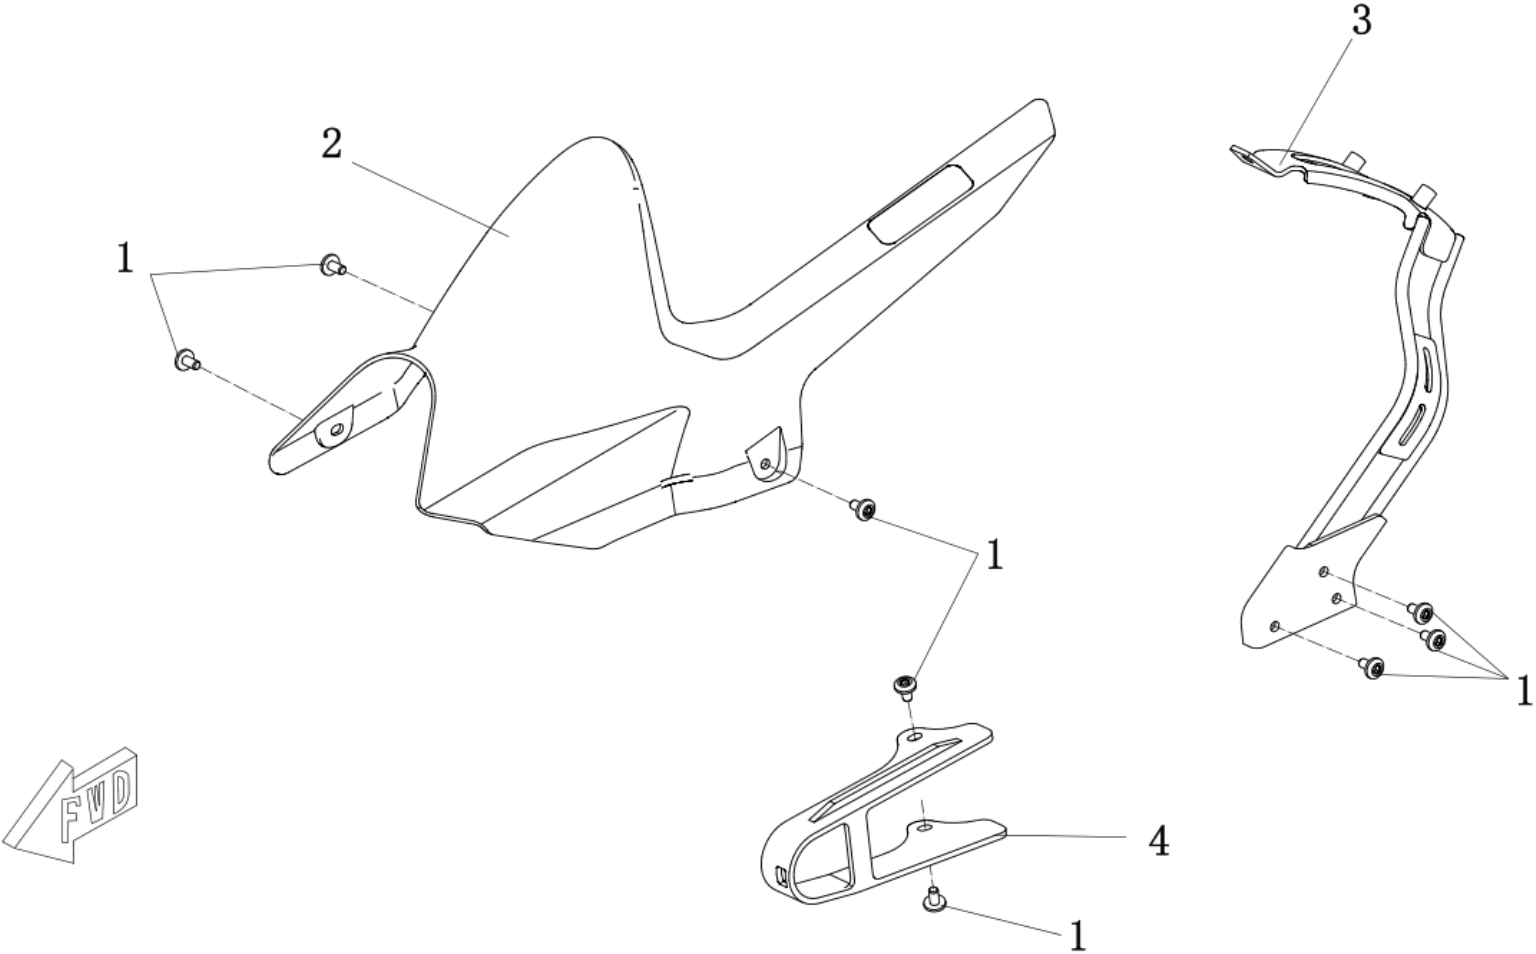

F07-4 Body Trim

F07-4 Body Trim

Callout	Part Number	Material Code	Part Description	Qty per Bike	Note
1	MS1200DQ-05000005	MS01DQ-05000005-0000	Hexagon Socket Cap Screw M6×12	8	
2	MS4000D-07000051	MS01DE-07000051-0000	Rear Wheel Fender	1	Double-Rocker Version
3	MS4000D-07010000	MS01DE-07010000-0000	Rear Cover Bracket	1	Double-Rocker Version
4	MS4000D-07000052	MS01DE-07000052-0000	Chain Cushion	1	Double-Rocker Version