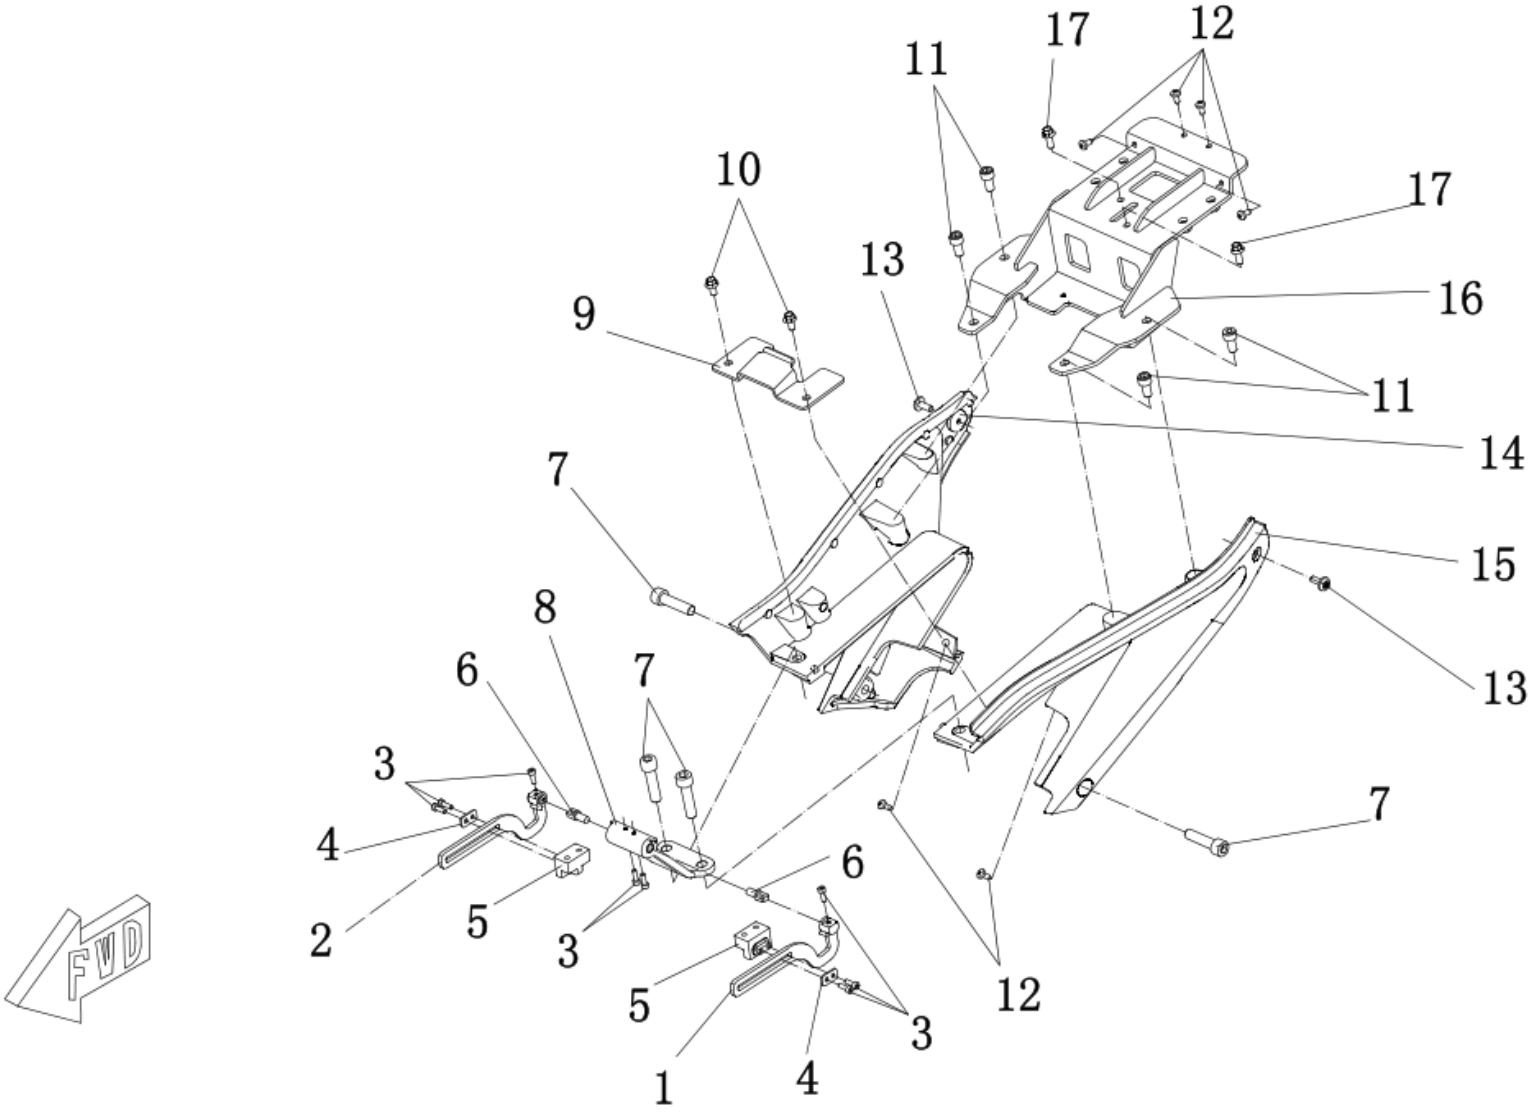

F01-3 Frame

F01-3 Frame

Callout	Part Number	Material Code	Part Description	Qty per Bike
1	MS4000D-01000005	MS01DE-01000005-0000	Flip Cover Left Bracket	1
2	MS4000D-01000006	MS01DE-01000006-0000	Flip Cover Right Bracket	1
3	GB/T70.1 M4X12	GBT701-040012R1	Hexagon Socket Cap Screw M4X12	8
4	MS4000D-01000008	MS01DE-01000008-0000	Slide block	2
5	MS4000D-01000007	MS01DE-01000007-0000	Flip Slider	2
6	MS4000D-01000019	MS01DE-01000019-0000	Damping Shaft1N.M	2
7	GB/T70.1 M10X1.25X40	GBT701-106040R1	Hexagon Socket Cap Screw M10X1.25X40	4
8	MS4000D-01000004	MS01DE-01000004-0000	Flip support	1
9	MS4000D-01000012	MS01DE-01000012-0000	Seat Cushion Fixed Plate	1
10	GB/T5789 M6X12	GBT5789-060012R1	Hexagon Flange Bolts M6X12	2
11	GB/T5789 M8X16	GBT5789-080016R1	Hexagon Flange Bolts M8X16	4
12	GB/T845 ST4.2×13-C-H	GBT845-42013R2	Self-Tapping Screw	6
13	MS1200DQ-09000001	MS01DQ-09000001-0000	Hexagon Socket Cap Screw M6×16	2
14	MS4000D-01000010	MS01DE-01000010-00H2 MS01DE-01000010-00V1	Right Support Frame	1
15	MS4000D-01000009	MS01DE-01000009-00H2 MS01DE-01000009-00V1	Left Support Frame	1
16	MS4000D-01000011	MS01DE-01000011-0000	Rear Support Frame	1
17	GB/T5789 M6X16	GBT5789-060016R1	Hexagon Flange Bolts M6X16	2