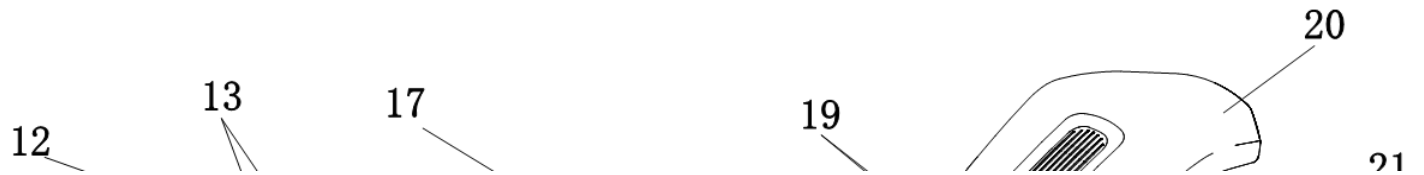

P3

F07-1 Body Trim