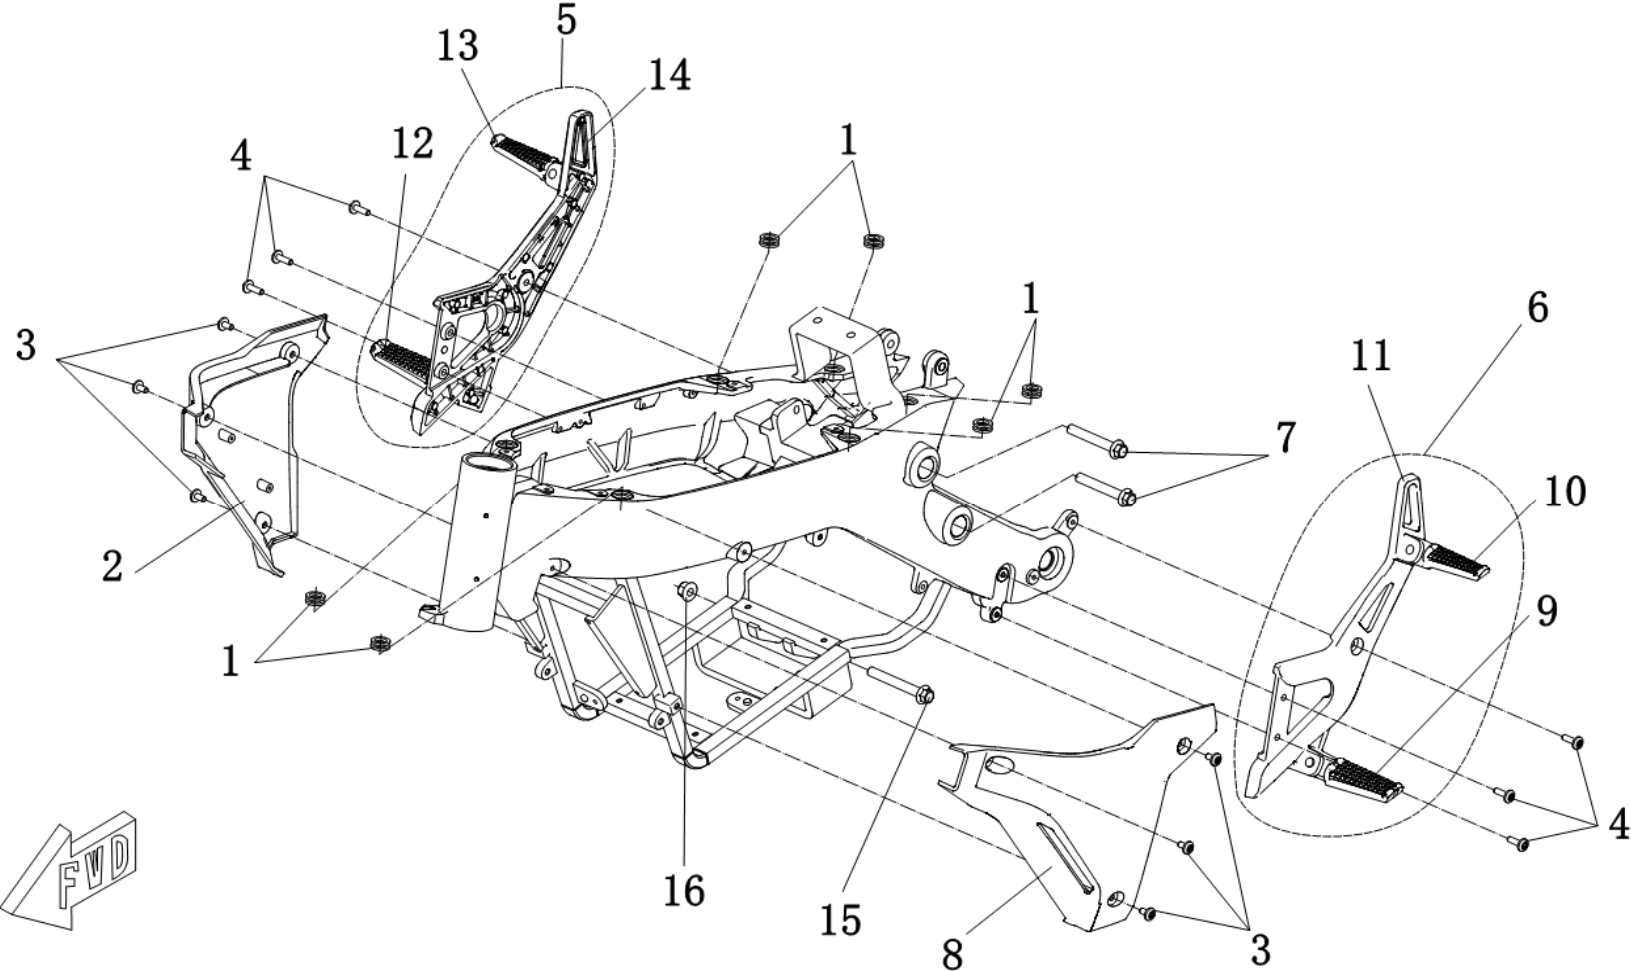

F01-2 Frame

F01-2 Frame

Callout	Part Number	Material Code	Part Description	Qty per Bike	Note
1	MS1200DQ-07000018	MS01DQ-07000018-0000	Round Rubber Bearing (big)	6	
2	MS4000D-01000016	MS01DE-01000016-00V1	Controller Right Guard Plate	1	Silver White
3	MS1200DQ-05000005	MS01DQ-05000005-0000	Hexagon Socket Cap Screw M6×12	6	
4	MS4000D-01000018	MS01DE-01000018-0000	Hexagon Socket Cap Screw M6×20	6	
5	MS4000D-01040000	MS01DE-01040000-0000	Right Foot Pedal Assey	1	
6	MS4000D-01030000	MS01DE-01030000-0000	Left Foot Pedal Assey	1	
7	GB/T5787 M10X1.25X70	GBT5787-106070R1	Hexagon Flange Bolts M10X1.25X70	2	
8	MS4000D-01000015	MS01DE-01000015-00V1	Controller Left Guard Plate	1	Silver White
9	MS4000D-01030002	MS01DE-01030002-0000	Front Left Pedal	1	
10	MS4000D-01030003	MS01DE-01030003-0000	Rear Left Pedal	1	
11	MS4000D-01030001	MS01DE-01030001-0000	Left pedal bracket	1	
12	MS4000D-01040002	MS01DE-01040002-0000	Front right pedal	1	
13	MS4000D-01040003	MS01DE-01040003-0000	Rear right pedal	1	
14	MS4000D-01040001	MS01DE-01040001-0000	Right pedal bracket	1	
15	GB/T5787 M10X1.25X80	GBT5787-106080R1	Hexagon Flange Bolts M10X1.25X80	1	
16	GB/T6187.2 M10X1.25	GBT61872-106R1	Hexagon Flange Lock Nut M10X1.25	1