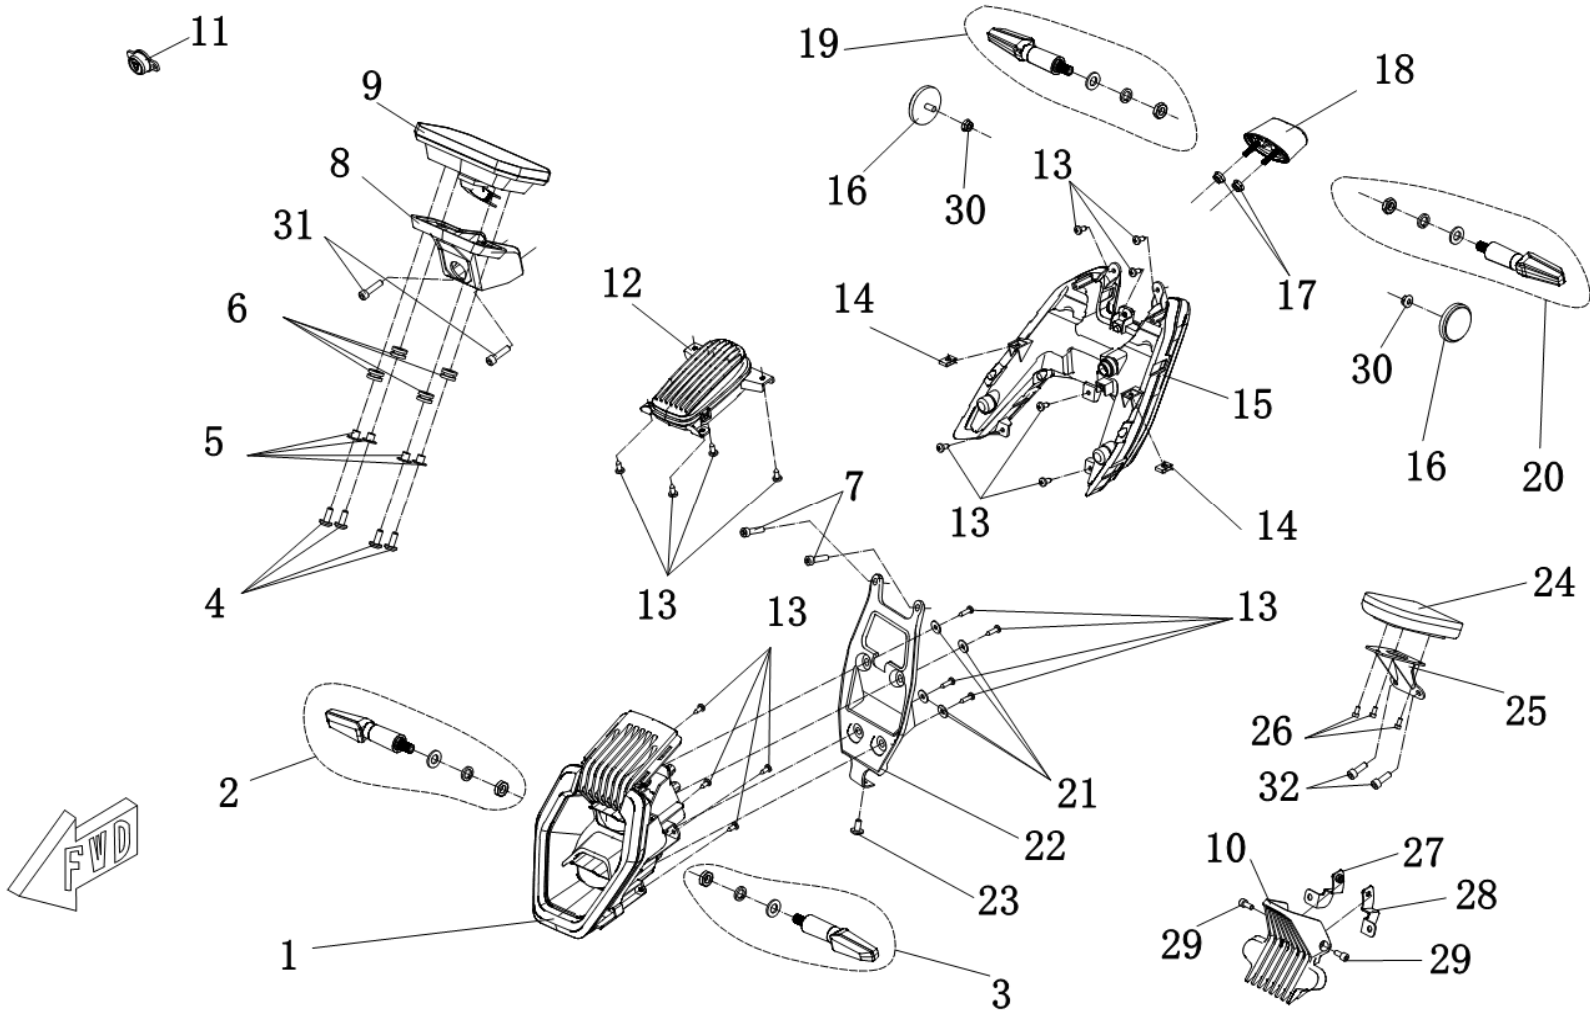

F08 Dashboard, Lighting and Signals

F08 Dashboard, Lighting and Signals

Callout	Part Number	Material Code	Part Description	Qty per Bike	Note
1	MS4000D-08020000	MS01DE-08020000-0000	Headlight	1	
2	MS4000D-08060000	MS01DE-08060000-0000	Front Right Turn Signal	1	
3	MS4000D-08050000	MS01DE-08050000-0000	Front Left Turn Signal	1	
4	GB/T70.2 M6X16	GBT702-060016R4	Hexagon socket flat head screws M6X16	4	Black
5	MS4000D-08090004	MS01DE-08090004-0000	T-Shaped Bushing	4	
6	MS4000D-08090003	MS01DE-08090003-0000	Round Rubber Bearing (small)	4	
7	GB/T70.2 M6X25	GBT702-060025R4	Hexagon socket flat head screws M6X25	2	Black
8	MS4000D-08090001	MS01DE-08090001-0000	Horizontal Dashboard Seat	1	
9	MS4000D-08090000-01	MS01DE-08090000-0100	Horizontal Dashboard Combination	1	With navigation,13-Inch
	MS4000D-08090000-02	MS01DE-08090000-0200			Without navigation,13-Inch
	MS4000D-08090000-03	MS01DE-08090000-0300			With navigation,14-Inch
	MS4000D-08090000-04	MS01DE-08090000-0400			Without navigation,14-Inch
	MS4000D-08090000-05	MS01DE-08090000-0500			Blue tooth version,14-Inch
10	MS4000D-07000047	MS01DE-07000047-0000	Vertical Dashboard Decorative Cover	1	Used when installing the vertical dashboard
11	MS4000D-07000044	MS01DE-07000044-0000	Plug	1	Use when driving recorder is not applicable
12	MS4000D-08030000	MS01DE-08030000-0000	Breathing Light	1	
13	GB/T845 ST4.2×13-C-H	GBT845-42013R2	Self-Tapping Screw	18	
14	MS1200DQ-07000005	MS01DQ-07000005-0000	ST4.2 Fastener	2	
15	MS4000D-08040000	MS01DE-08040000-0000	Rear Light	1	
16	MS1200DQ-08090000	MS01DQ-08090000-0000	Side Reflector	2	
17	GB/T6177.1 M5	GBT61771-050R1	Hexagon Flange Nut M5	2	
18	MS1200DQ-08080000	MS01DQ-08080000-0000	Rear Licence Plate Light	1	

F08 Dashboard, Lighting and Signals

Callout	Part Number	Material Code	Part Description	Qty per Bike	Note