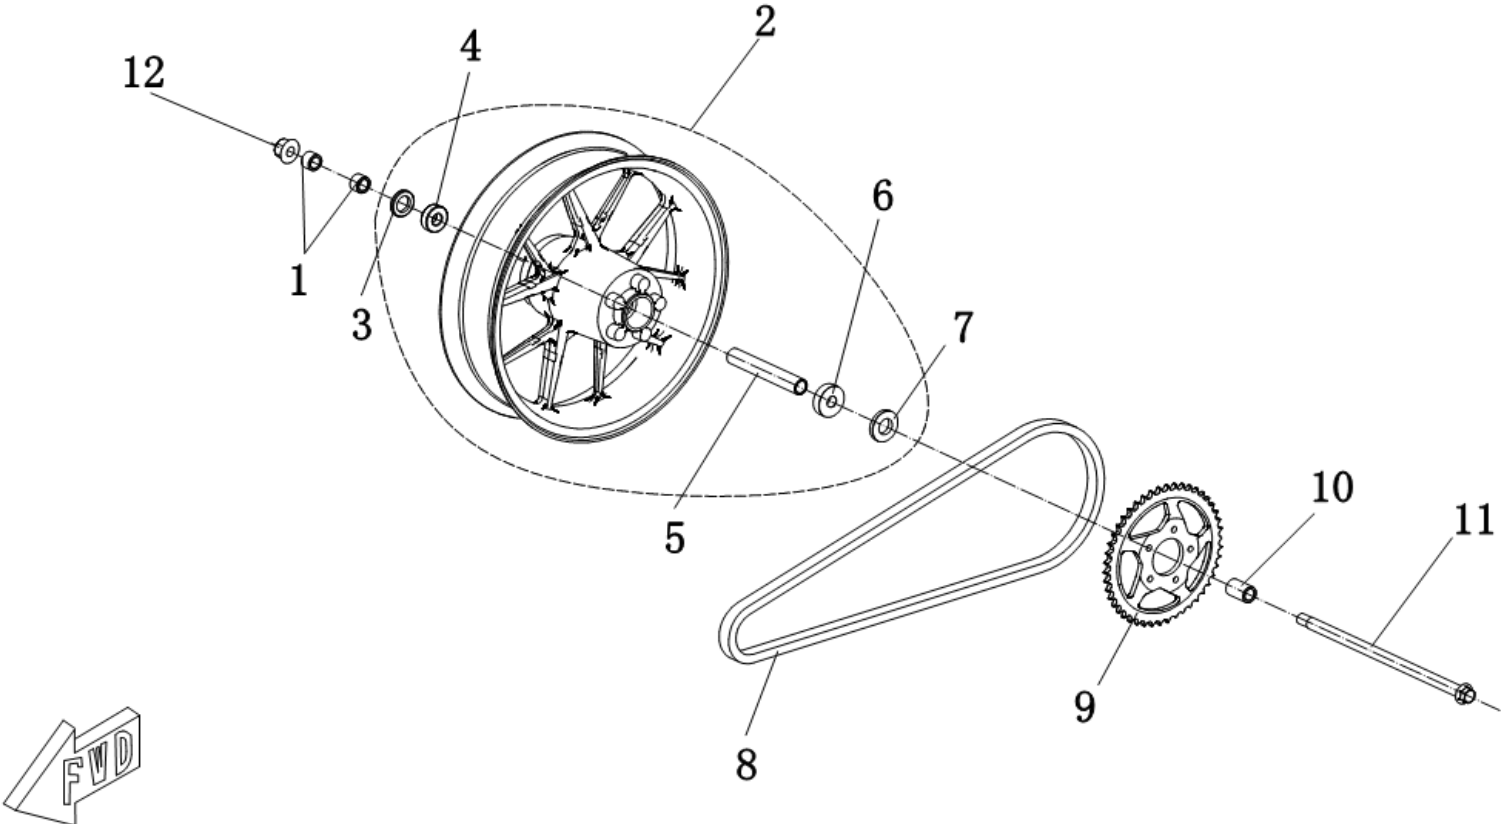

F04-3 Rear Wheel

F04-3 Rear Wheel

Callout	Part Number	Material Code	Part Description	Qty per Bike	Note
1	MS1200DQ-04000005	MS01DQ-04000005-0000	Rear Right Axle Tube	2	
2	MS4000D-04030000	MS01DE-04030000-0000	Rear Rim Module	1	Double rear arm version
3	GB/T13871.1 FB22 35 5	GBT138711-FB02203505	Oil Seal	1	
4	GB/T276 6202-2RS	GBT276-6202-2RS	Rolling Bearing	1	
5	MS4000D-04000009	MS01DE-04000009-0000	Rear Wheel Spacer Bush	1	
6	GB/T276 6302-2RS	GBT276-6302-2RS	Oil Seal	1	
7	GB/T13871.1 FB22 42 7	GBT138711-FB02204207	Rolling Bearing	1	
8	GB/T14212 428MH-104	GBT14212-428MH-104	Chain	1	
9	MS4000D-04000100	MS01DE-04000100-0000	Chain Wheel Sprockets	1	
10	MS1200DQ-04000004	MS01DQ-04000004-0000	Rear Left Axle Tube	1	
11	MS4000D-04000007	MS01DE-04000007-0000	Rear Bearing	1	
12	GB/T6187.2 M14×1.5	GBT61872-147R1	Hexagon Flange Lock Nut	1