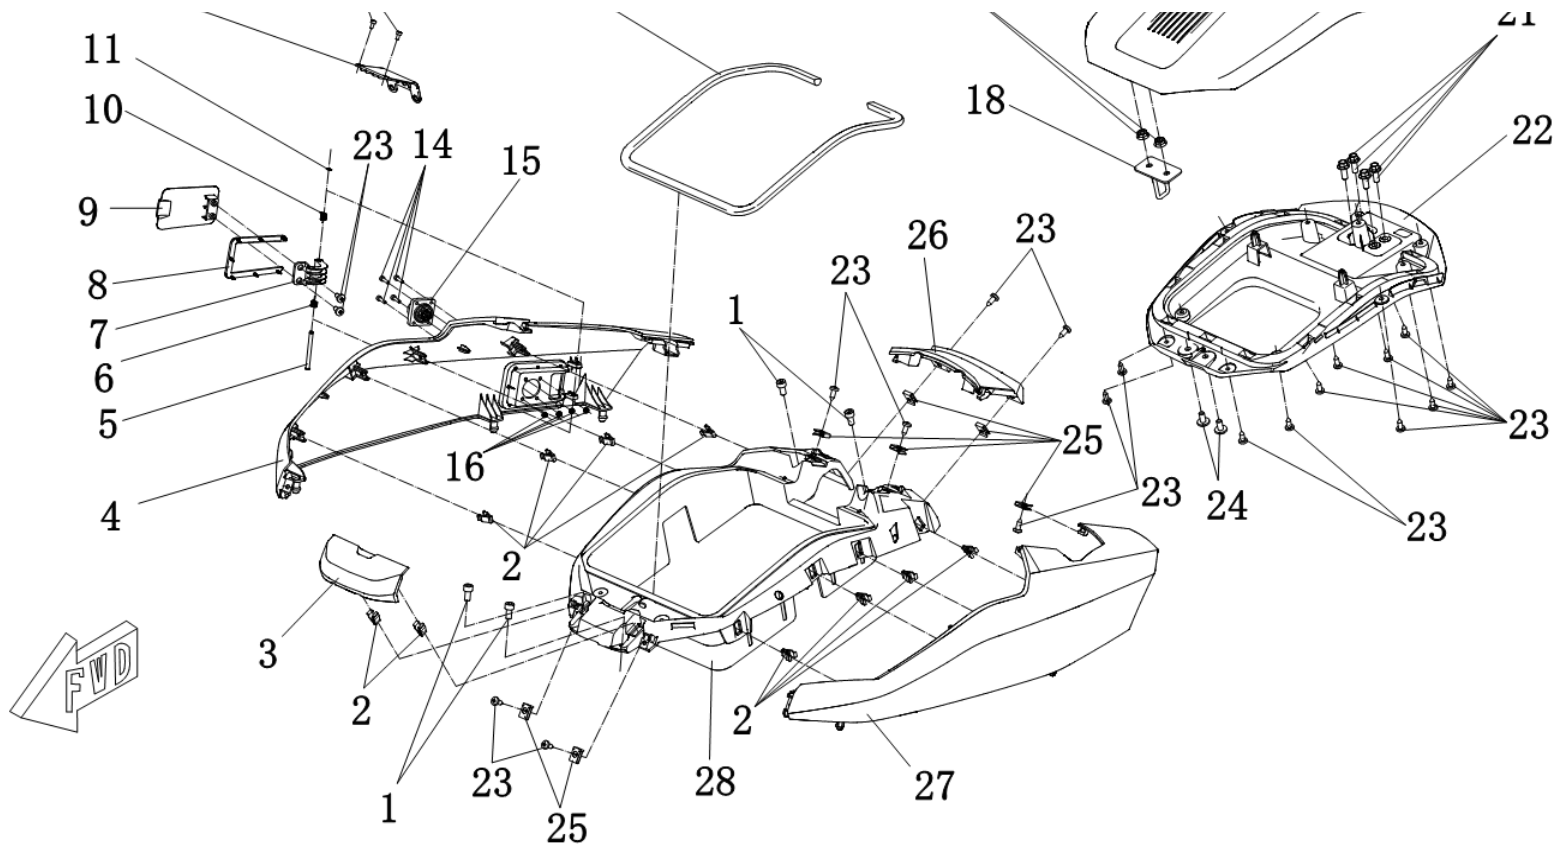

10	MS4000D-07000016	MS01DE-07000016-0000	Torsion Spring 2	1	
11	GB/T894.1 4	GBT8941-041	Shaft Elastic Retaining Ring - A	1	
12	MS4000D-08090002	MS01DE-08090002-0000	Horizontal Dashboard Seat Cover	1	
13	GB/T70.1 M3X6	GBT701-030006R1	Hexagon Socket Cap Screw M3X6	2	
14	GB/T70.1 M3X12	GBT701-030012R1	Hexagon Socket Cap Screw M3X12	4	
15	MS4000D-09140000	MS01DE-09140000-0000	Charging Stand	1	
16	GB/T6170 M3	GBT6170-030R1	Hexagon Nut M3	4	
17	MS4000D-07000009	MS01DE-07000009-0000	Sealing Strip	1	
18	MS4000D-07000004	MS01DE-07000004-0000	Upper Cover Hook Lock	1	
19	GB/T6177.1 M6	GBT61771-060R1	Hexagon Flange Nut M6	2	
20	MS4000D-07000002	MS01DE-07000002-00MP	Upper Housing (Big)	1	ABS, Spray paint
		MS01DE-07000002-00H4			Black
		MS01DE-07000002-00G2			Matte Titanium Gray
		MS01DE-07000002-00B1			Youth blue
		MS01DE-07000002-00W1			White
21	GB/T5789 M6X16	GBT5789-060016R1	Hexagon Flange Bolts M6X16	4	
22	MS4000D-07000003	MS01DE-07000003-0000	Upper Cover Bottom Plate	1	
23	GB/T845 ST4.2×13-C-H	GBT845-42013R2	Self-Tapping Screw	20	
24	MS1200DQ-05000005	MS01DQ-05000005-0000	Hexagon Socket Cap Screw M6×12	2	

P4

F07-1 Body Trim					
Callout	Part Number	Material Code	Part Description	Qty per Bike	Note
25	MS1200DQ-07000005	MS01DQ-07000005-0000	ST4.2 Fastener	7	
		MS01DE-07000042-00MP			ABS, Spray paint
		MS01DE-07000042-00H2			Black