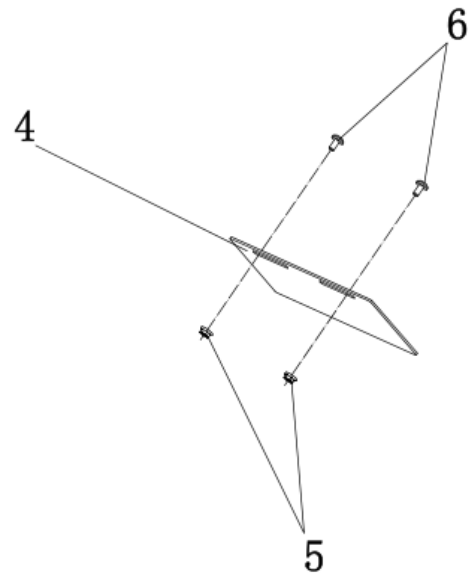

F12 Decal, Nameplate

F12 Decal,Nameplate

Callout	Part Number	Material Code	Part Description	Qty per Bike	Note
1	MS1200DQ-12000001	MS01DQ-12000001-0000	Vehicle Nameplate(3C Version)	1	
	MS4000D-12000009	MS01DE-12000009-0000	Vehicle Nameplate(Emark Version)		
	MS4000D-12000016	MS01DE-12000016-0000	Vehicle Nameplate (Emark Version)		
	MS2500DQ-12000001	MS01DD-12000001-0000	Vehicle Nameplate(Emark Version)		
2	GB/T12618.1 4×12	GBT126181-0400121	Blind Rivets	2	
3	MS1200DQ-12000005	MS01DQ-12000005-0000	M Hard Label	2	
4	MS1200DQ-12000016	MS01DQ-12000016-0000	Rear License Plate	1	
5	GB/T6177.1 M6	GBT61771-060R1	Hexagon Flange Nut M6	2	
6	MS1200DQ-05000005	MS01DQ-05000005-0000	Hexagon Socket Cap Screw M6×12	2