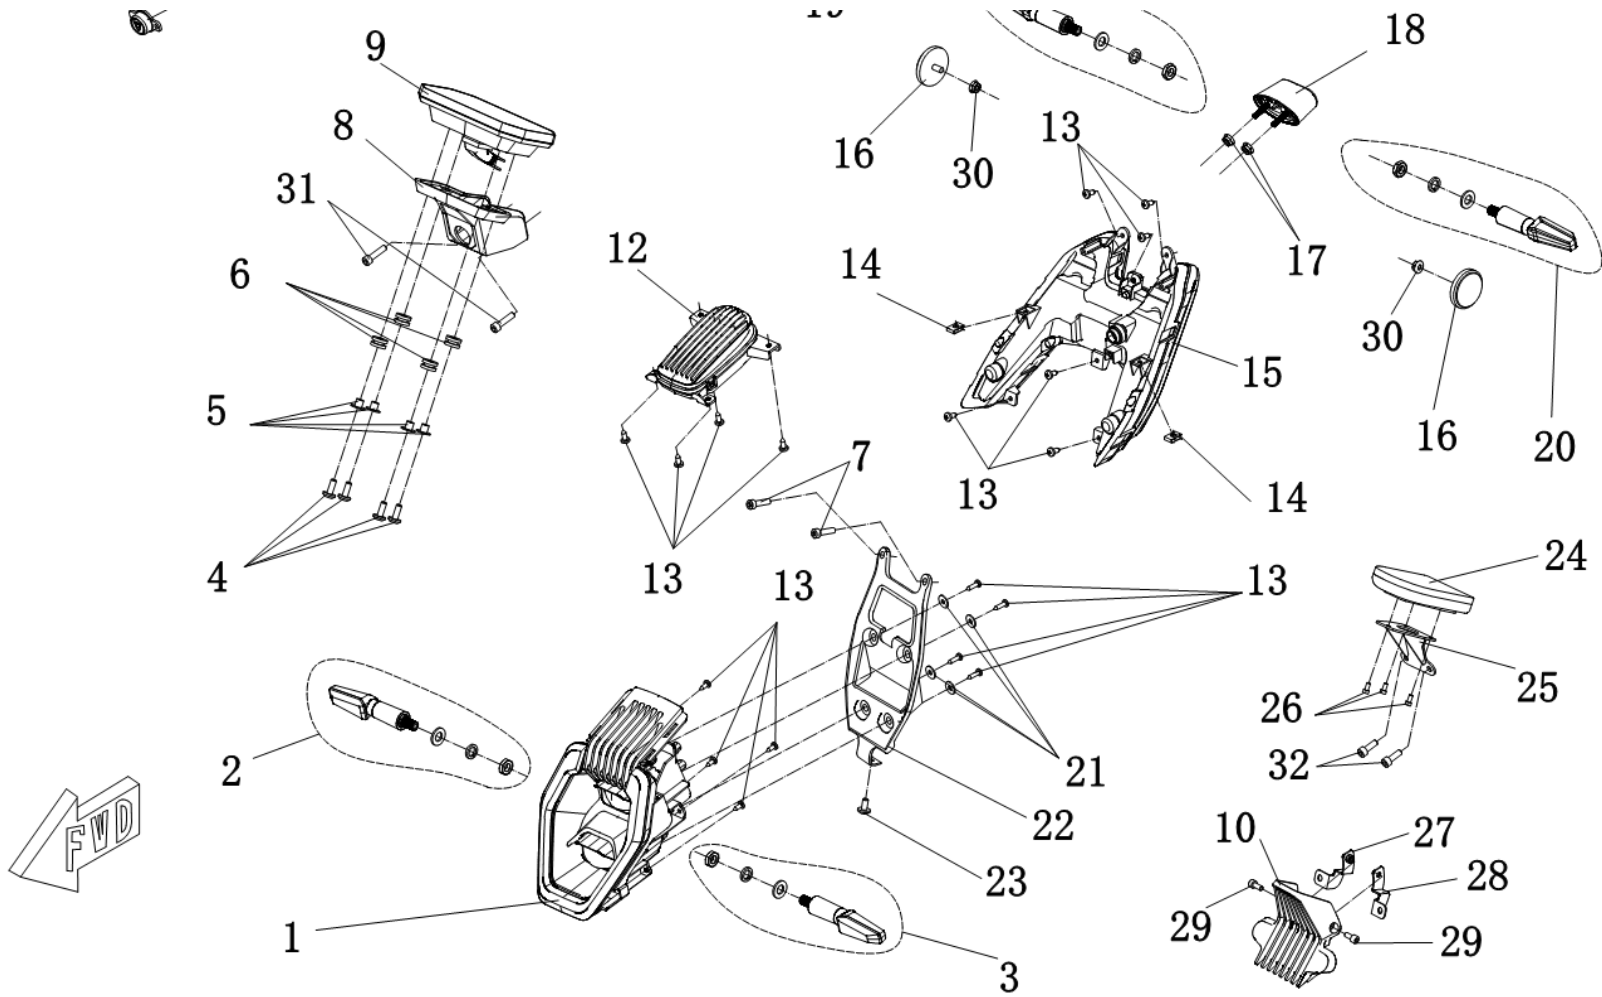

19	MS4000D-08080000	MS01DE-08080000-0000	Rear Right Turn Signal	1	
20	MS4000D-08070000	MS01DE-08070000-0000	Rear Left Turn Signal	1	
21	GB/T96.1 5	GBT961-051	Washer	4	
22	MS4000D-08000001	MS01DE-08000001-0000	Headlight Bracket	1	
23	MS1200DQ-05000005	MS01DQ-05000005-0000	Hexagon Socket Cap Screw M6×12	1	
24	MS4000D-08010000	MS01DE-08010000-0000	Vertical Dashboard Combination	1	Used when installing the vertical dashboard, 13-Inch
	MS4000D-08010000-02	MS01DE-08010000-0200	Vertical Dashboard Combination		Used when installing the vertical dashboard, 14-Inch
25	MS4000D-08010001	MS01DE-08010001-0000	Vertical Dashboard Bracket	1	Used when installing the vertical dashboard
26	GB/T819.1 M4X8	GBT8191-040008R4	Cross recessed countersunk head screws	3	Used when installing the vertical dashboard, black
27	MS4000D-07000049	MS01DE-07000049-0000	Decorative Cover Right Bracket	1	Used when installing the vertical dashboard
28	MS4000D-07000048	MS01DE-07000048-0000	Decorative Cover Left Bracket	1	Used when installing the vertical dashboard
29	GB/T70.1 M5X10	GBT701-050010R4	Hexagon Socket Cap Screw M5X12	2	Used when installing the vertical dashboard, black
30	GB/T6177.1 M6	GBT61771-060R1	Hexagon Flange Nut M6	2	
31	GB/T70.2 M6X25	GBT702-060025R4	Hexagon socket flat head screws M6X25	2	Used when installing the level dashboard, black
32	GB/T70.2 M6X16	GBT702-060016R4	Hexagon socket flat head screws M6X16	2	Used when installing the vertical dashboard, black