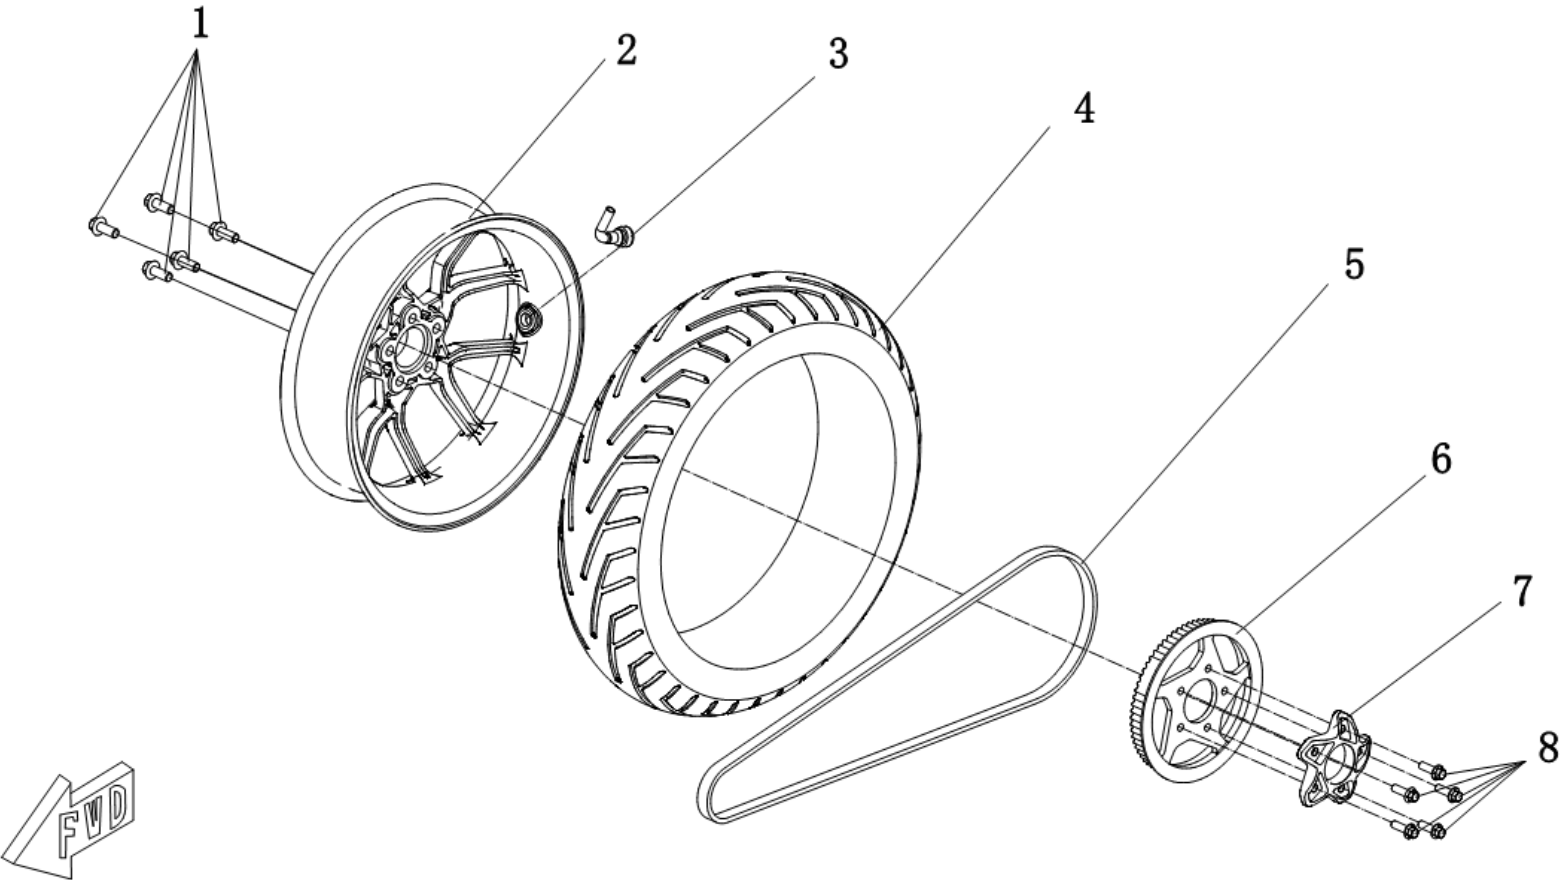

F04-2 Rear Wheel

F04-2 Rear Wheel

Callout	Part Number	Material Code	Part Description	Qty per Bike	Note
1	GB/T5787 M10X1.25X25	GBT5787-106025R4	Hexagon Flange Bolts M10X1.25X25	5	Black
2	MS4000D-04000003	MS01DE-04000003-0000	Rear Rim	1	13-Inch
	MS4000D-04000006	MS01DE-04000006-0000	Rear Rim		14-Inch
3	GB/T3900	GBT3900-01	Elbow Valve	1	
4	GB/T2983 120/70-13	GBT2983-120-70-13	Rear Tire	1	13-Inch
	GB/T2983 120/70-14	GBT2983-120-70-14	Rear Tire		14-Inch
5	8M-15W-168T	8M-15W-168T	Belt	1	
	8M-14W-160T	8M-14W-160T	Belt		
6	MS4000D-04000004	MS01DE-04000004-0000	Belt Drive Wheel Sprocket	1	
	MS4000D-04000004-02	MS01DE-04000004-0200	Belt Drive Wheel Sprocket		
7	MS4000D-04000005	MS01DE-04000005-0000	Wheel Cover	1	
8	GB/T5789 M8X25	GBT5789-080025R4	Hexagon Flange Bolts M8X25	5	Black