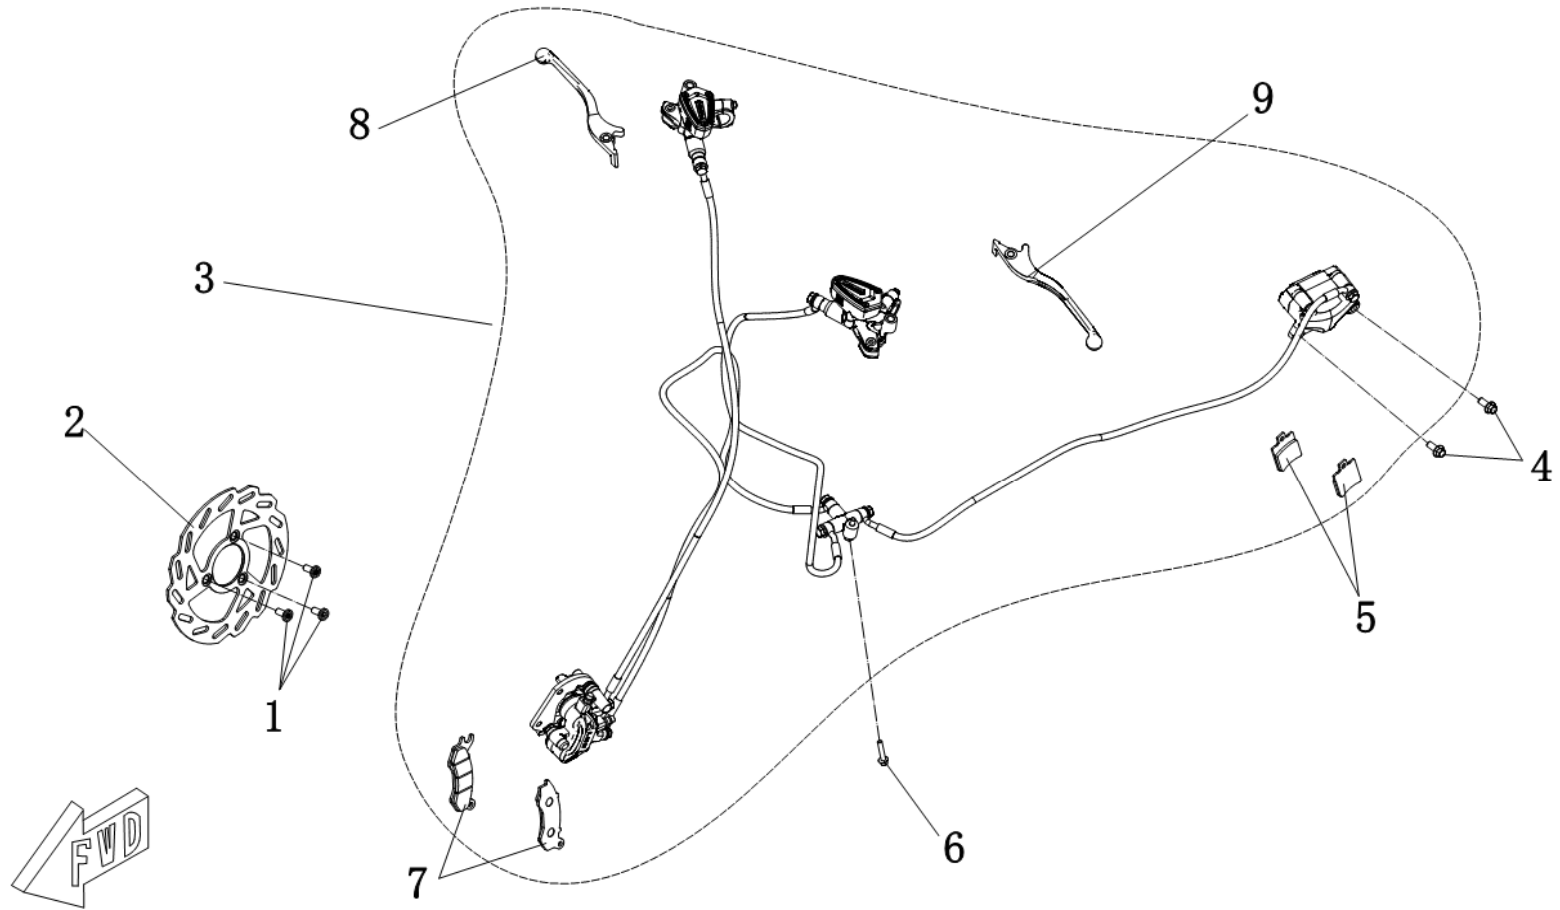

F05-1 Braking

F05-1 Braking

Callout	Part Number	Material Code	Part Description	Qty per Bike	Note
1	MS1200DQ-05000002	MS01DQ-05000002-0000	Brake Disc Screw M8×25	3	
2	MS4000D-05000001	MS01DE-05000001-0000	Front Brake Disc	1	
3	MS4000D-05010000	MS01DE-05010000-0300	CBS Brake Assembly	1	Black
		MS01DE-05010000-0200			Matte Blue
		MS01DE-05010000-0100			Matte Orange
4	GB/T5787 M8X20	GBT5787-080020R4	Hexagon Flange Bolts M8X20	2	Black
5	MS1200DQ-05020100	MS01DQ-05020100-0000	Rear Brake Pad	2	
6	GB/T5789 M6X30	GBT5789-060030R1	Hexagon Flange Bolts M6X30	1	
7	MS4000D-05000003	MS01DE-05000003-0000	Front Brake Pad	2	
8	MS4000D-05000008	MS01DE-05000008-0000	Front Brake Handle	1	
9	MS4000D-05000015	MS01DE-05000015-0000	Linked Brake Handle	1