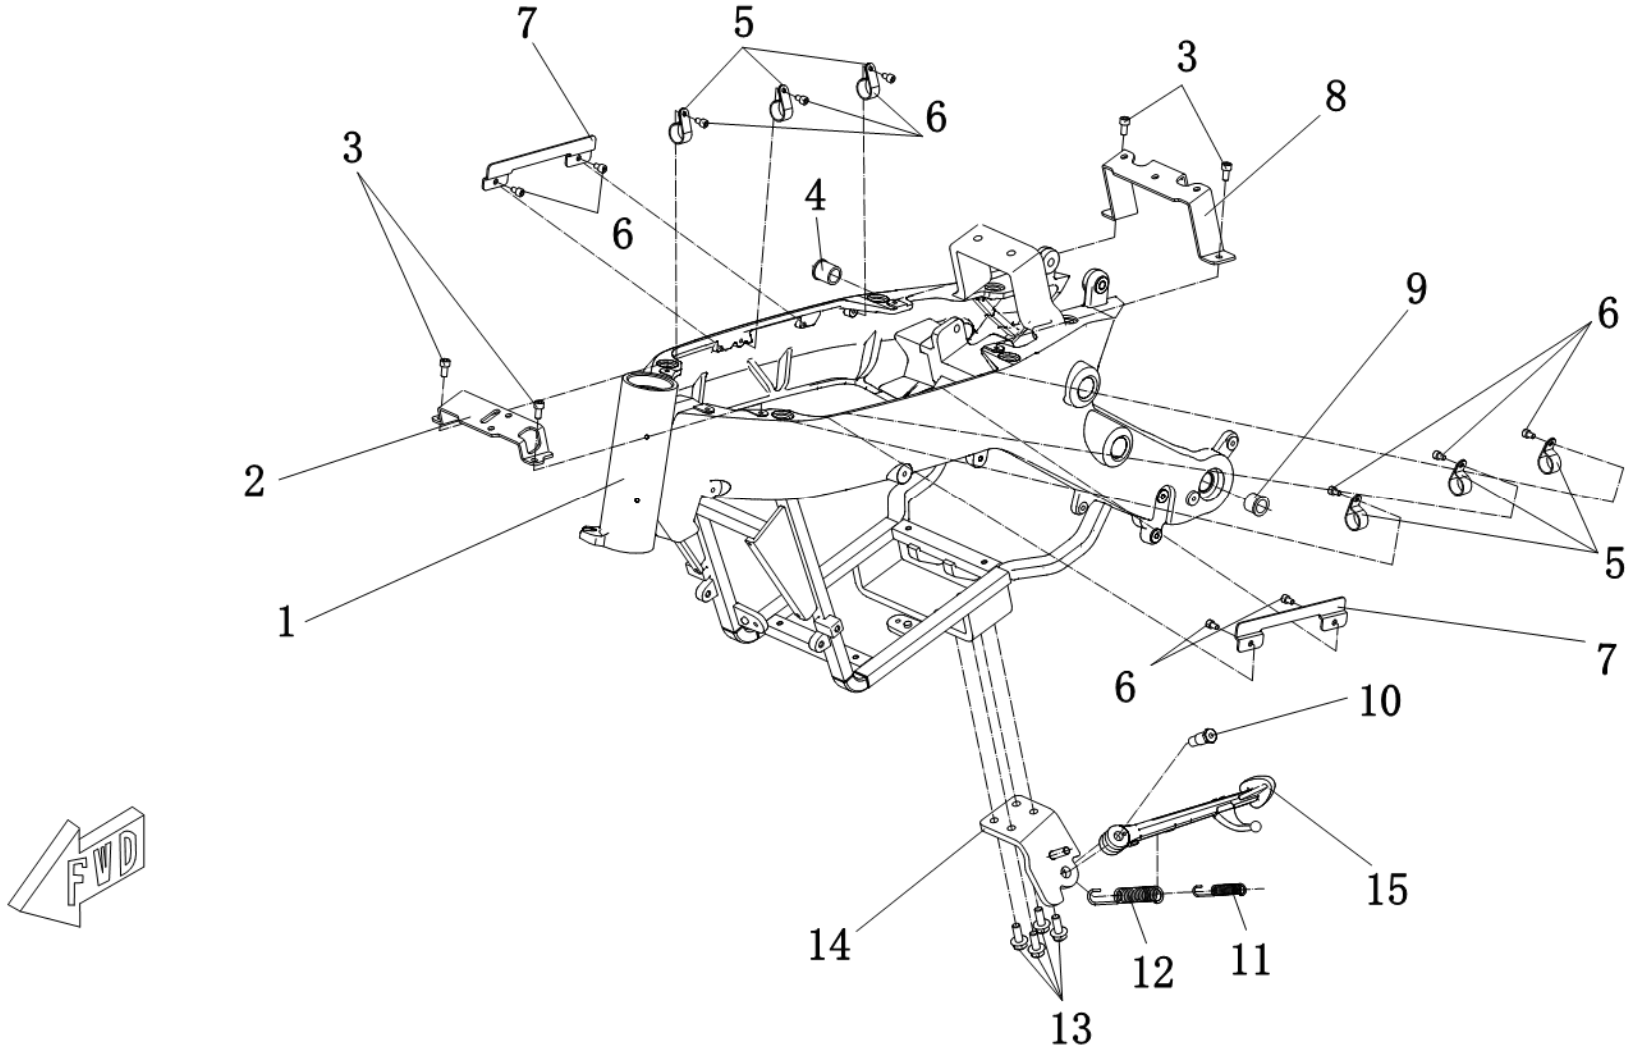

A part without a serial number indicates that the part cannot be ordered separately as spare part.

Index

F01-1	Frame
F01-2	Frame
F01-3	Frame
F02	Front Suspension
F03-1	Rear Suspension
F03-2	Rear Suspension
F04-1	Front Wheel
F04-2	Rear Wheel
F04-3	Rear Wheel
F05-1	Braking
F05-2	Braking
F06	Seat
F07-1	Body Trim
F07-2	Body Trim
F07-3	Body Trim
F07-4	Body Trim
F08	Dashboard, Lighting and Signals
F09-1	Electronics
F09-2	Electronics
F09-3	Electronics

Index

INDEX

F10-1	Motor
F10-2	Motor
F11	Handrail, Rear Rack
F12	Decal, Nameplate
F13	Hand Tools

F01-1 Frame

F01-1 Frame

Callout	Part Number	Material Code	Part Description	Qty per Bike	Note
1	MS4000D-01010000	MS01DE-01010000-0000	Frame	1	
2	MS4000D-01000013	MS01DE-01000013-0000	Flap Lock Fixing Plate	1	
3	GB/T70.1 M6X12	GBT701-060012R1	Hexagon Socket Cap Screw M6X12	4	
4	MS4000D-01010002	MS01DE-01010002-0000	Embedded Right Shaft Sleeve	1	Pressed into the frame
5	MS4000D-01000017	MS01DE-01000017-0000	Cable Clamp	6	
6	GB/T70.1 M5X8	GBT701-050008R1	Hexagon Socket Cap Screw M5X8	10	
7	MS4000D-01000002	MS01DE-01000002-0000	Side Cover Baffle	2	
8	MS4000D-01000003	MS01DE-01000003-0000	Air Switch Fixing Plate	1	
9	MS4000D-01010001	MS01DE-01010001-0000	Embedded Left Shaft Sleeve	1	Pressed into the frame
10	MS1200DQ-01000003	MS01DQ-01000003-0000	Side Bracket Bolt	1	
11	MS1200DQ-01000002	MS01DQ-01000002-0000	Side Bracket Spring (small)	1	
12	MS1200DQ-01000001	MS01DQ-01000001-0000	Side Bracket Spring (big)	1	
13	GB/T5789 M8X20	GBT5789-080020R4	Hexagon Flange Bolts M8X20	4	Black
14	MS4000D-01000014	MS01DE-01000014-0000	Single Side Stand Mounting Plate	1	13-Inch
	MS4000D-01000020	MS01DE-01000020-0000	Single Side Stand Mounting Plate		14-Inch
15	MS4000D-01020000	MS01DE-01020000-0000	Single Side Stand Component	1	