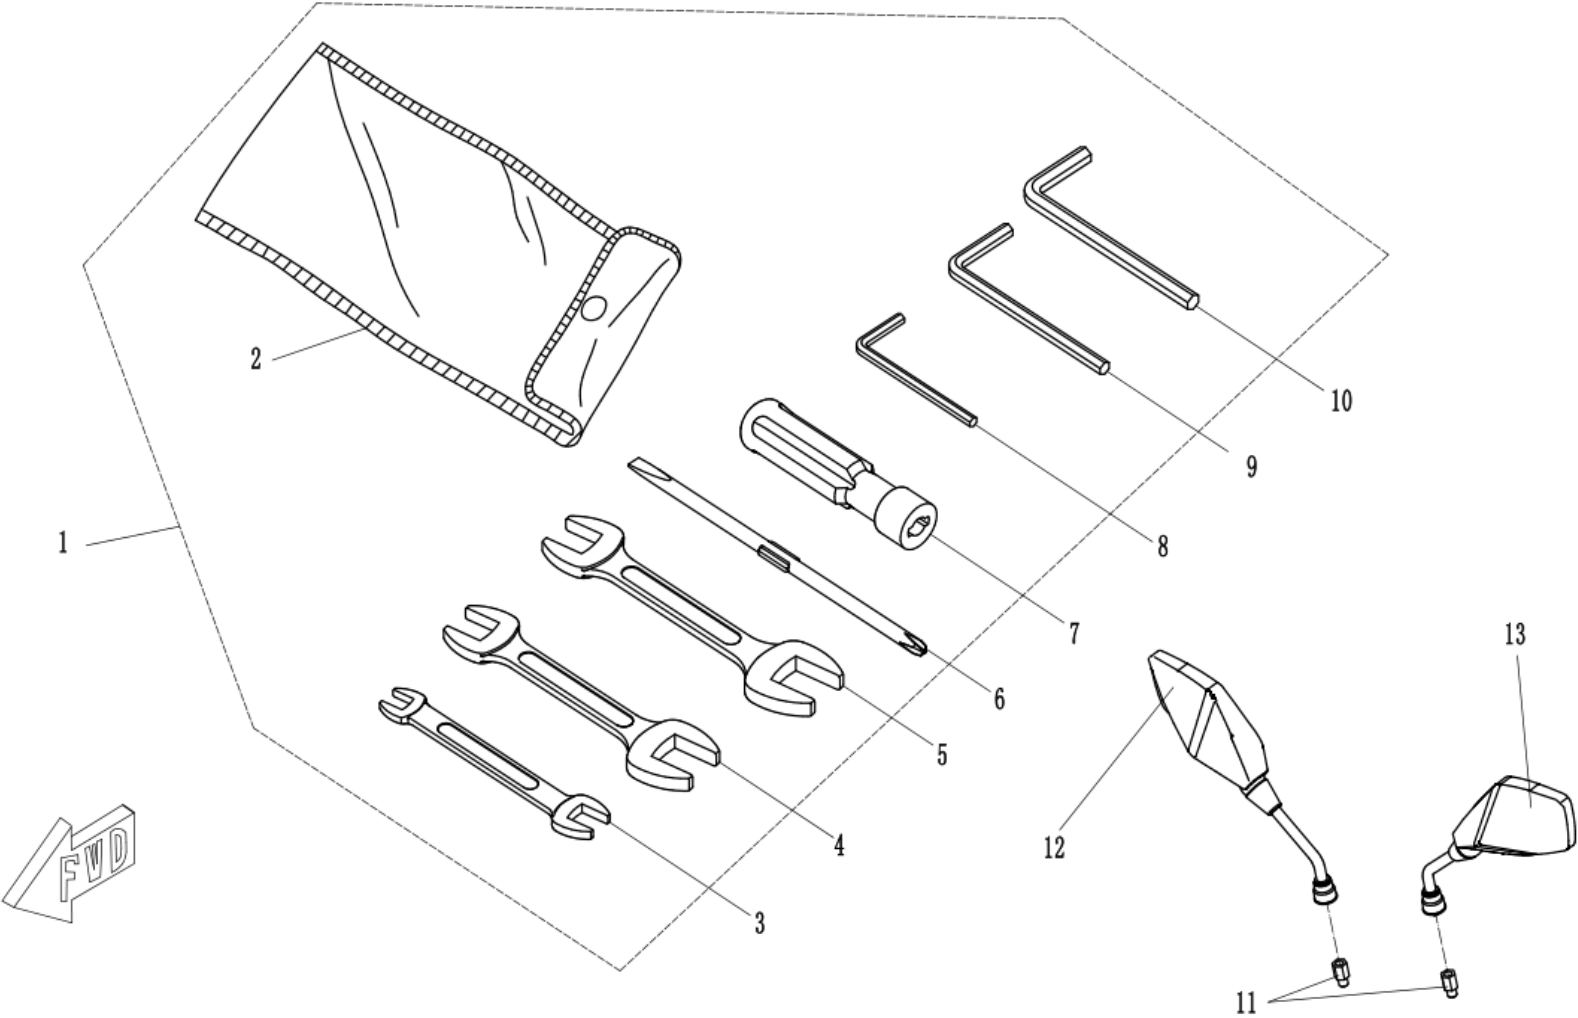

F12 Hand Tools

F12 Hand Tools

Callout	Part Number	Material Code	Part Description	Qty per Bike	Note
1	MS1200DQ-13030000	MS01DQ-13030000-0000	Hand Tools	1	
2	MS1200DQ-13030001	MS01DQ-13030001-0000	Hand Tool Kit Bag	1	
3	GB/T4391 8x10	GBT4391-08-10	8x10 Double-headed spanner	1	
4	GB/T4391 12x14	GBT4391-12-14	12x14 Double-headed Spanner	1	
5	GB/T4391 13x16	GBT4391-13-16	13x16 Double-headed Spanner	1	
6	MS1200DQ-13030002	MS01DQ-13030002-0000	Double-head screwdriver	1	
7	MS1200DQ-13030100	MS01DQ-13030100-0000	Screwdriver Handle	1	
8	GB/T5356 4L	GBT5356-4L	Allen wrench 4L	1	
9	GB/T5356 5L	GBT5356-5L	Allen wrench 5L	1	
10	GB/T5356 6L	GBT5356-6L	Allen wrench 6L	1	
11	MS4000D-13000001	MS01DE-13000001-0000	Rearview Mirror Adaptor	2	
12	MS4000D-13020000	MS01DE-13020000-0000	Right Rearview Mirror	1	
13	MS4000D-13010000	MS01DE-13010000-0000	Left Rearview Mirror	1