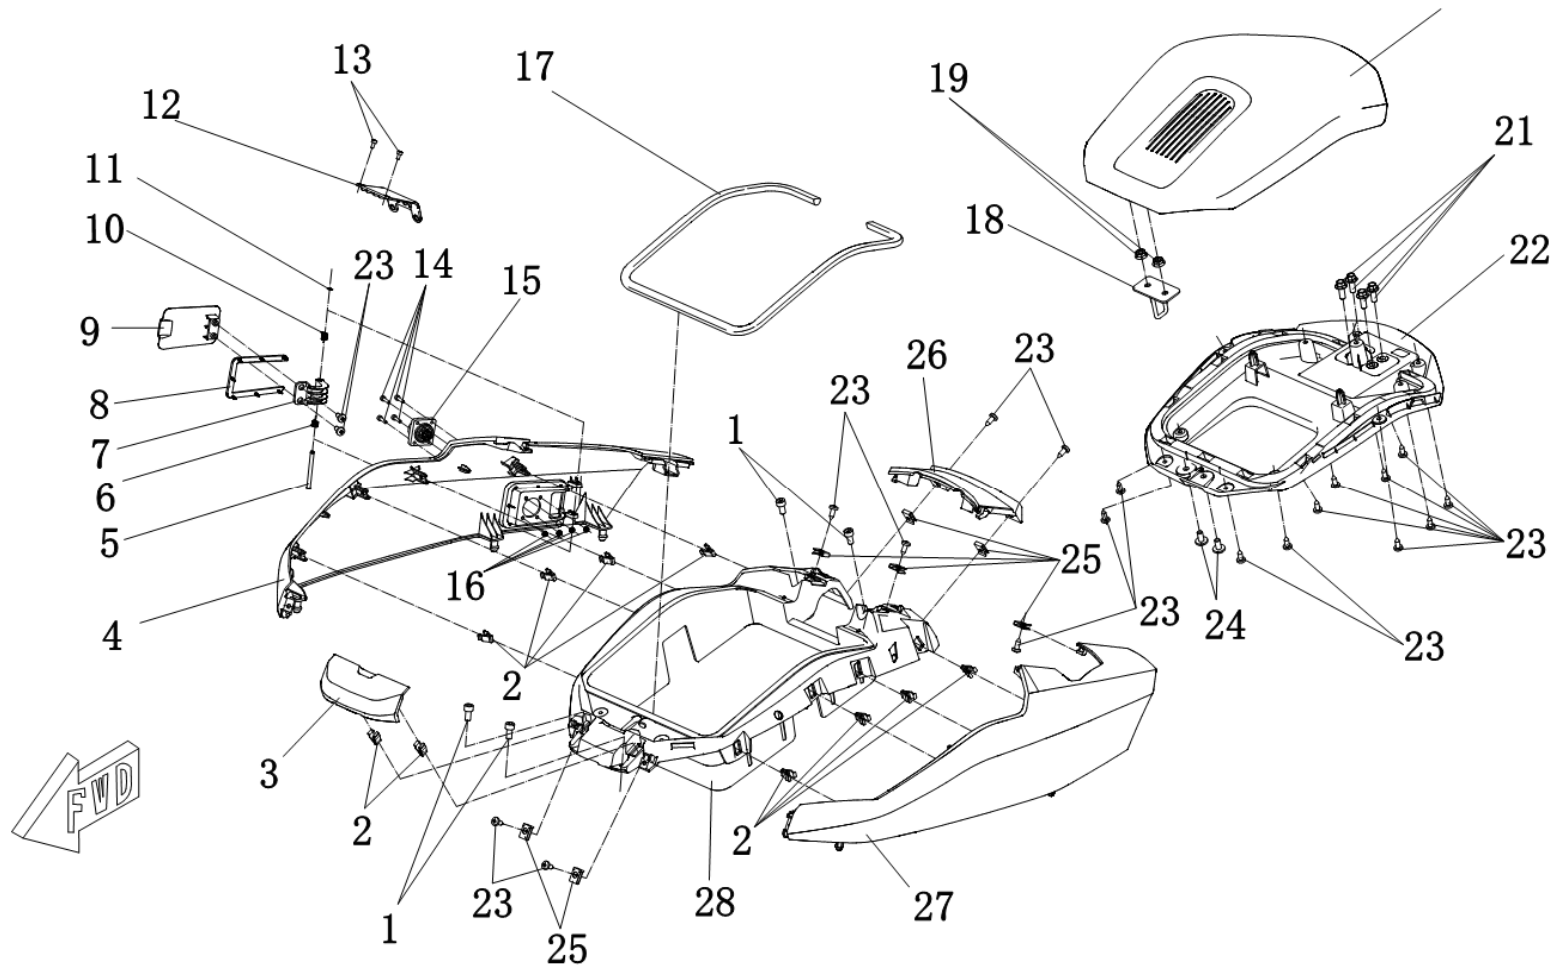

10	MS4000D-07000016	MS01DE-07000016-0000	Torsion Spring 2	1	
11	GB/T894.1 4	GBT8941-041	Shaft Elastic Retaining Ring - A	1	
12	MS4000D-08090002	MS01DE-08090002-0000	Horizontal Dashboard Seat Cover	1	
13	GB/T70.1 M3X6	GBT701-030006R1	Hexagon Socket Cap Screw M3X6	2	
14	GB/T70.1 M3X12	GBT701-030012R1	Hexagon Socket Cap Screw M3X12	4	
15	MS4000D-09140000	MS01DE-09140000-0000	Charging Stand	1	
16	GB/T6170 M3	GBT6170-030R1	Hexagon Nut M3	4	
17	MS4000D-07000009	MS01DE-07000009-0000	Sealing Strip	1	
18	MS4000D-07000004	MS01DE-07000004-0000	Upper Cover Hook Lock	1	
19	GB/T6177.1 M6	GBT61771-060R1	Hexagon Flange Nut M6	2	
20	MS4000D-07000002	MS01DE-07000002-00MP	Upper Housing (Big)	1	ABS, Spray paint
		MS01DE-07000002-00H4			Black
		MS01DE-07000002-00G2			Matte Titanium Gray
		MS01DE-07000002-00B1			Youth blue
		MS01DE-07000002-00W1			White
21	GB/T5789 M6X16	GBT5789-060016R1	Hexagon Flange Bolts M6X16	4	
22	MS4000D-07000003	MS01DE-07000003-0000	Upper Cover Bottom Plate	1	
23	GB/T845 ST4.2×13-C-H	GBT845-42013R2	Self-Tapping Screw	20	
24	MS1200DQ-05000005	MS01DQ-05000005-0000	Hexagon Socket Cap Screw M6×12	2	

P4

F07-1 Body Trim					
Callout	Part Number	Material Code	Part Description	Qty per Bike	Note
25	MS1200DQ-07000005	MS01DQ-07000005-0000	ST4.2 Fastener	7	
		MS01DE-07000042-00MP			ABS, Spray paint
		MS01DE-07000042-00H2			Black