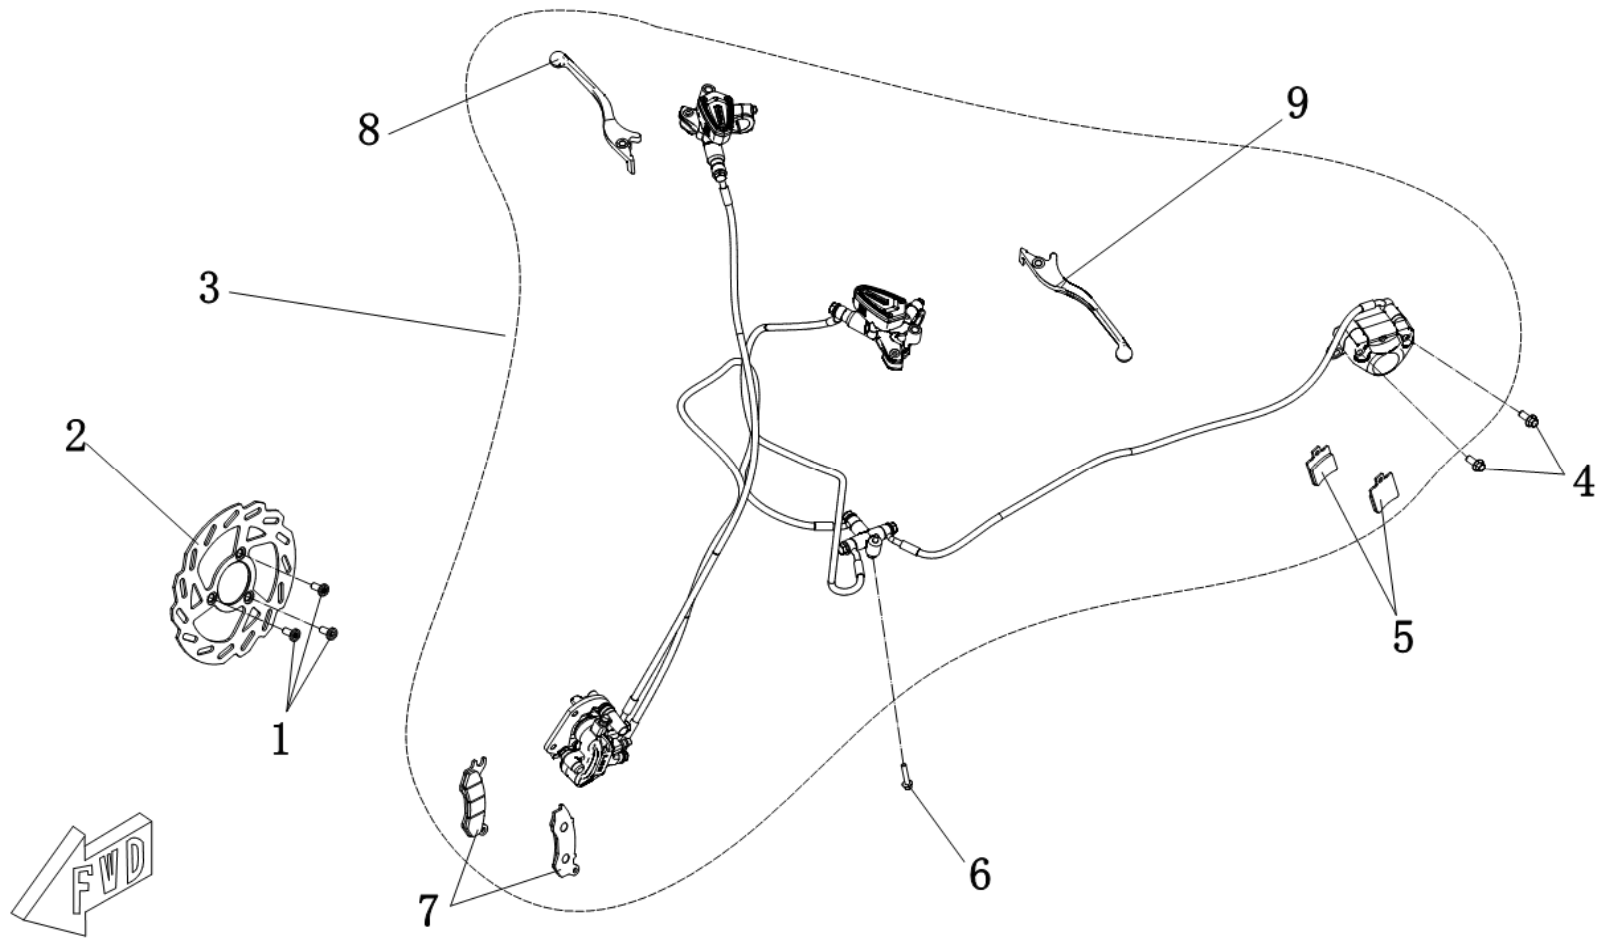

F05-2 Braking

F05-2 Braking

Callout	Part Number	Material Code	Part Description	Qty per Bike	Note
1	MS1200DQ-05000002	MS01DQ-05000002-0000	Brake Disc Screw M8×25	3	
2	MS4000D-05000001	MS01DE-05000001-0000	Front Brake Disc	1	
3	MS4000D-05020000	MS01DE-05020000-0300	CBS Brake Assembly	1	Black, Double rear arm version
		MS01DE-05020000-0200			Matte Blue, Double rear arm version
		MS01DE-05020000-0100			Matte Orange, Double rear arm version
4	GB/T5787 M8X20	GBT5787-080020R4	Hexagon Flange Bolts M8X20	2	Black
5	MS1200DQ-05020100	MS01DQ-05020100-0000	Rear Brake Pad	2	
6	GB/T5789 M6X30	GBT5789-060030R1	Hexagon Flange Bolts M6X30	1	
7	MS4000D-05000003	MS01DE-05000003-0000	Front Brake Pad	2	
8	MS4000D-05000008	MS01DE-05000008-0000	Front Brake Handle	1	
9	MS4000D-05000015	MS01DE-05000015-0000	Linked Brake Handle	1