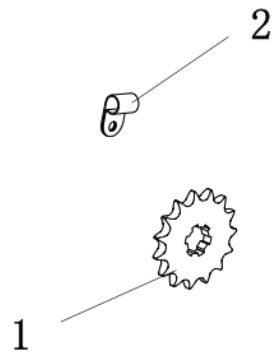

F10-2 Motor

F10-2 Motor

Callout	Part Number	Material Code	Part Description	Qty per Bike	Note
1	MS4000D-10000600	MS01DE-10000600-0000	Minor Sprocket	1	Double rear arm version
2	MS1200DQ-05000004	MS01DQ-05000004-0000	Brake Tube Clamp	1	Double rear arm version