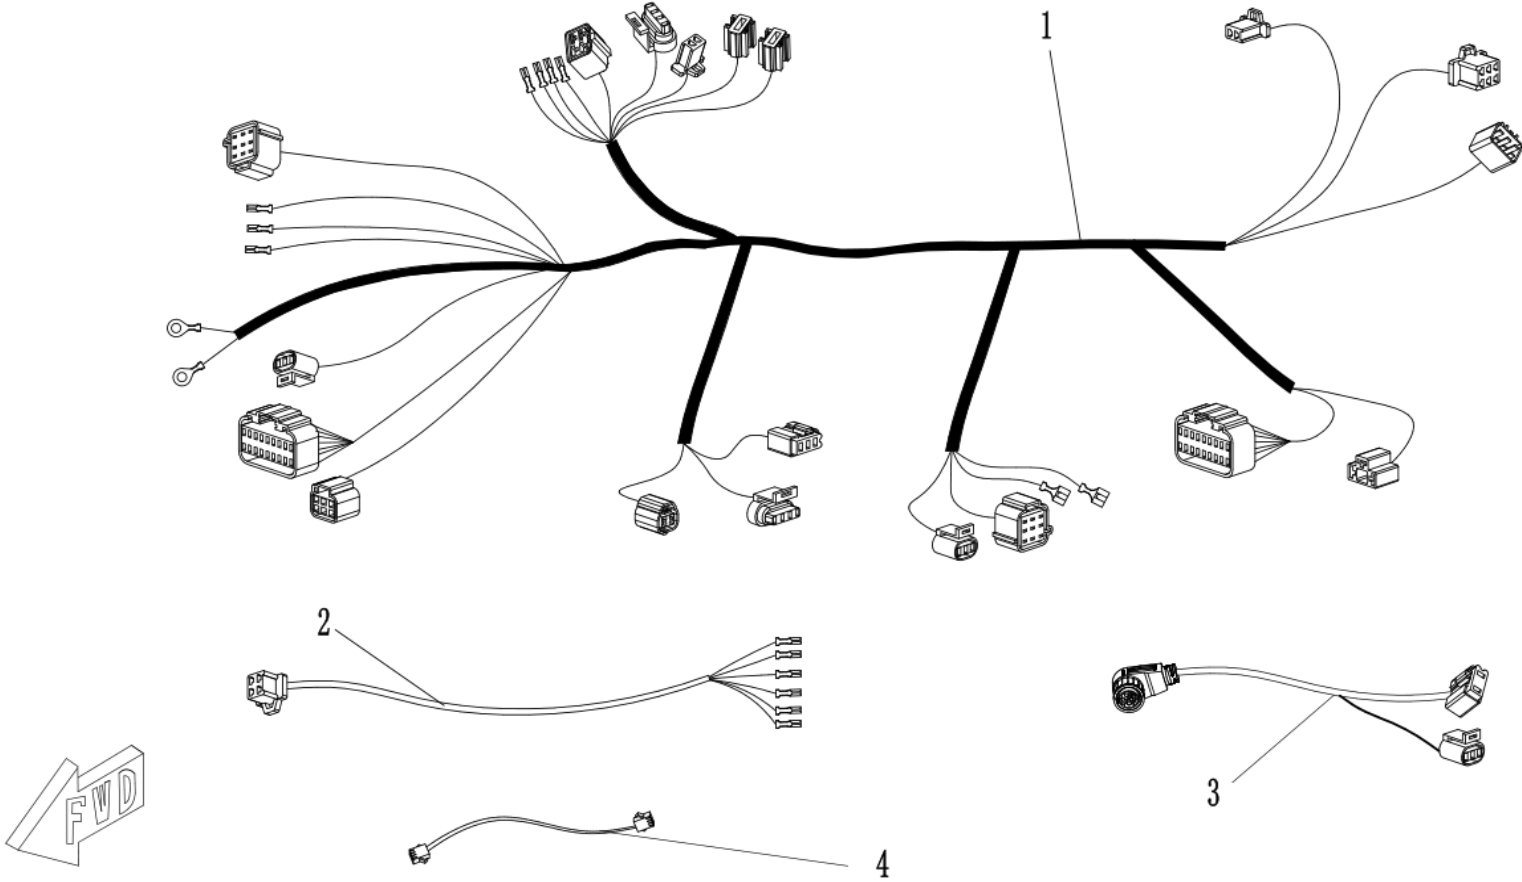

F09-3 Electronics

F09-3 Electronics

Callout	Part Number	Material Code	Part Description	Qty per Bike	Note
1	MS4000D-09120000	MS01DE-09120000-0000	Main Cable	1	
2	MS4000D-09130000	MS01DE-09130000-0000	Backing Cable	1	
3	MS4000D-09150000	MS01DE-09150000-0000	Power Cord	1	
3	MS4000D-09180000	MS01DE-09180000-0000	NFC Adapter Cable	1