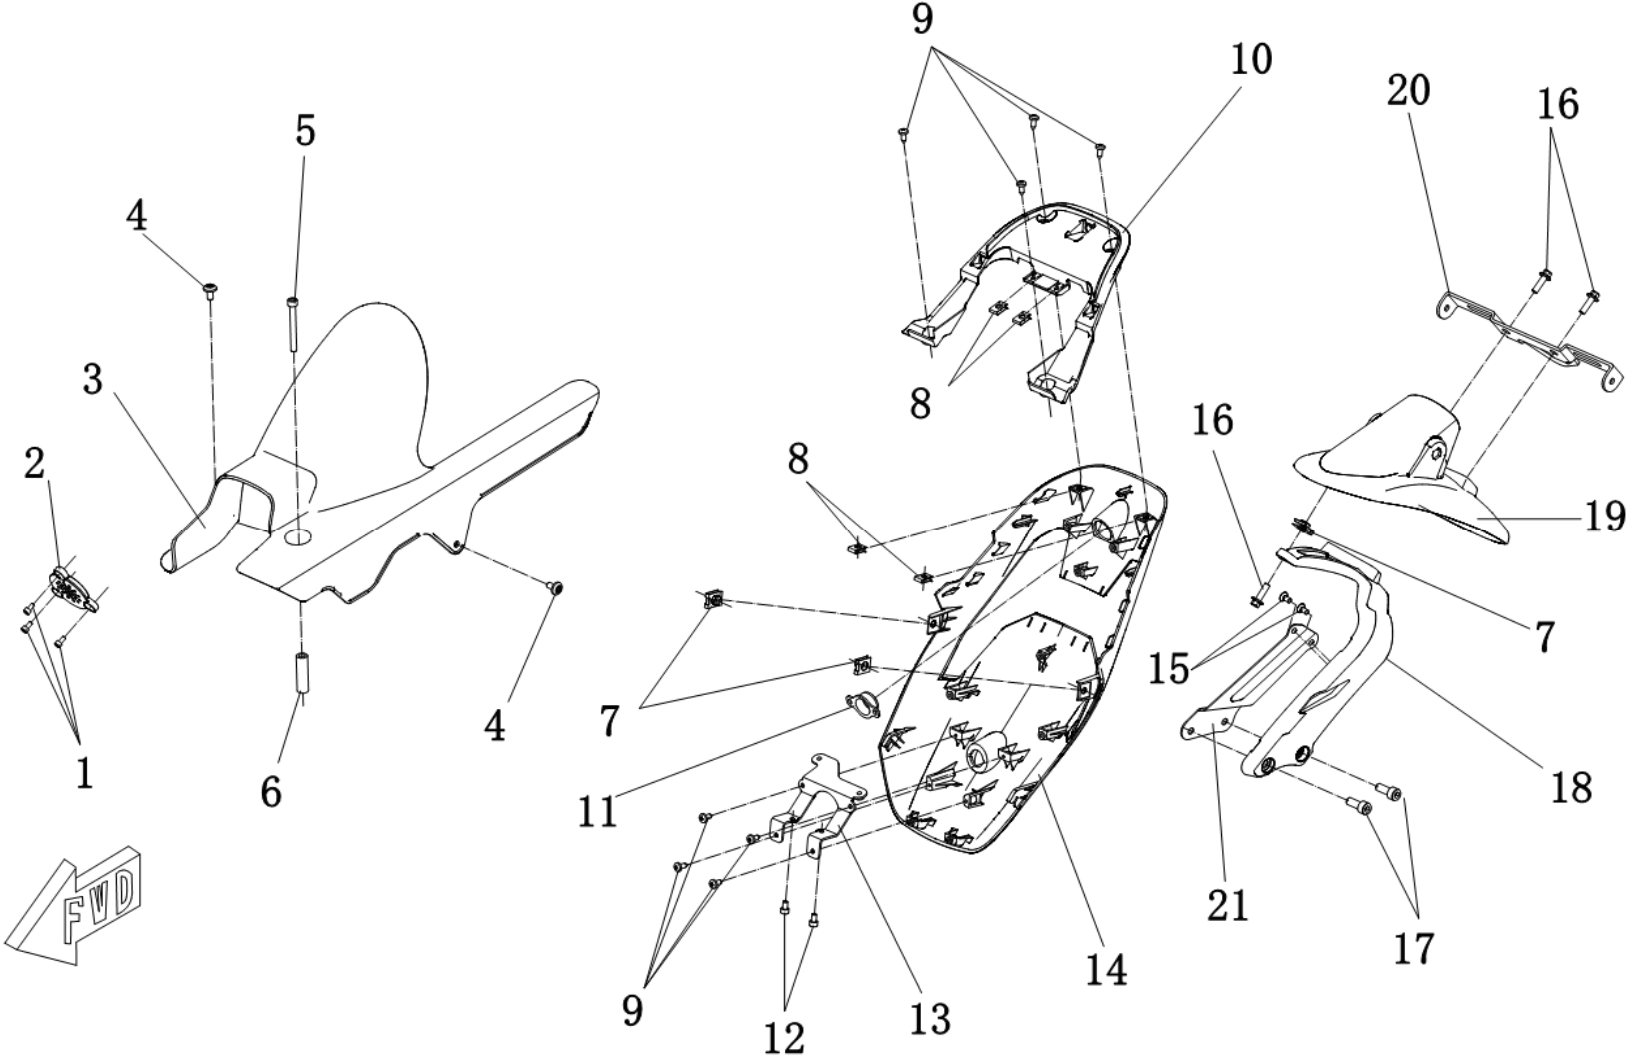

F07-3 Body Trim

F07-3 Body Trim

Callout	Part Number	Material Code	Part Description	Qty per Bik	Note
1	GB/T70.1 M4X8	GBT701-040008R1	Hexagon Socket Cap Screw M4X8	3	
2	MS4000D-07000021	MS01DE-07000021-0000	Stereo Cover	1	
3	MS4000D-07000027	MS01DE-07000027-0000	Rear Wheel Fender	1	
4	MS1200DQ-05000005	MS01DQ-05000005-0000	Hexagon Socket Cap Screw M6×12	2	
5	GB/T70.1 M6X55	GBT701-060055R1	Hexagon Socket Cap Screw M6X55	1	
6	MS4000D-07000028	MS01DE-07000028-0000	Rear Mud Plate Bushing	1	
7	MS1200DQ-07000021	MS01DQ-07000021-0000	M6 Nut	3	
8	MS1200DQ-07000005	MS01DQ-07000005-0000	ST4.2 Fastener	4	
9	GB/T845 ST4.2×13-C-H	GBT845-42013R2	Self-Tapping Screw	8	
10	MS4000D-07000018	MS01DE-07000018-0000	Rear Tail Plate Inner Cover	1	
11	MS4000D-07000044	MS01DE-07000044-0000	Plug	1	Use when driving recorder is not applicable
12	GB/T70.1 M5X8	GBT701-050008R1	Hexagon Socket Cap Screw M5X8	2	
13	MS4000D-07000019	MS01DE-07000019-0000	Converter Fixing Plate	1	
14	MS4000D-07000017	MS01DE-07000017-00MP	Rear tailgate	1	ABS, Spray paint
		MS01DE-07000017-00H2			Black
		MS01DE-07000017-00G2			Matte Titanium Gray
		MS01DE-07000017-00C1			Tango Orange
15	GB/T819.1 M6X10	GBT8191-060010R4	Cross recessed countersunk head screws	2	Black
16	GB/T5789 M6X20	GBT5789-060020R1	Hexagon Flange Bolts M6X20	3	
17	GB/T5787 M8X30	GBT5787-080030R1	Hexagon Flange Bolts M8X30	2	
18	MS4000D-07000030	MS01DE-07000030-0000	Rear Cover Bracket	1	
19	MS4000D-07000029	MS01DE-07000029-0000	Rear Cover	1	
20	MS4000D-07000031	MS01DE-07000031-0000	License Plate Bracket	1	
21	MS4000D-07000050	MS01DE-07000050-0000	Backing Bracket Iron Plate	1