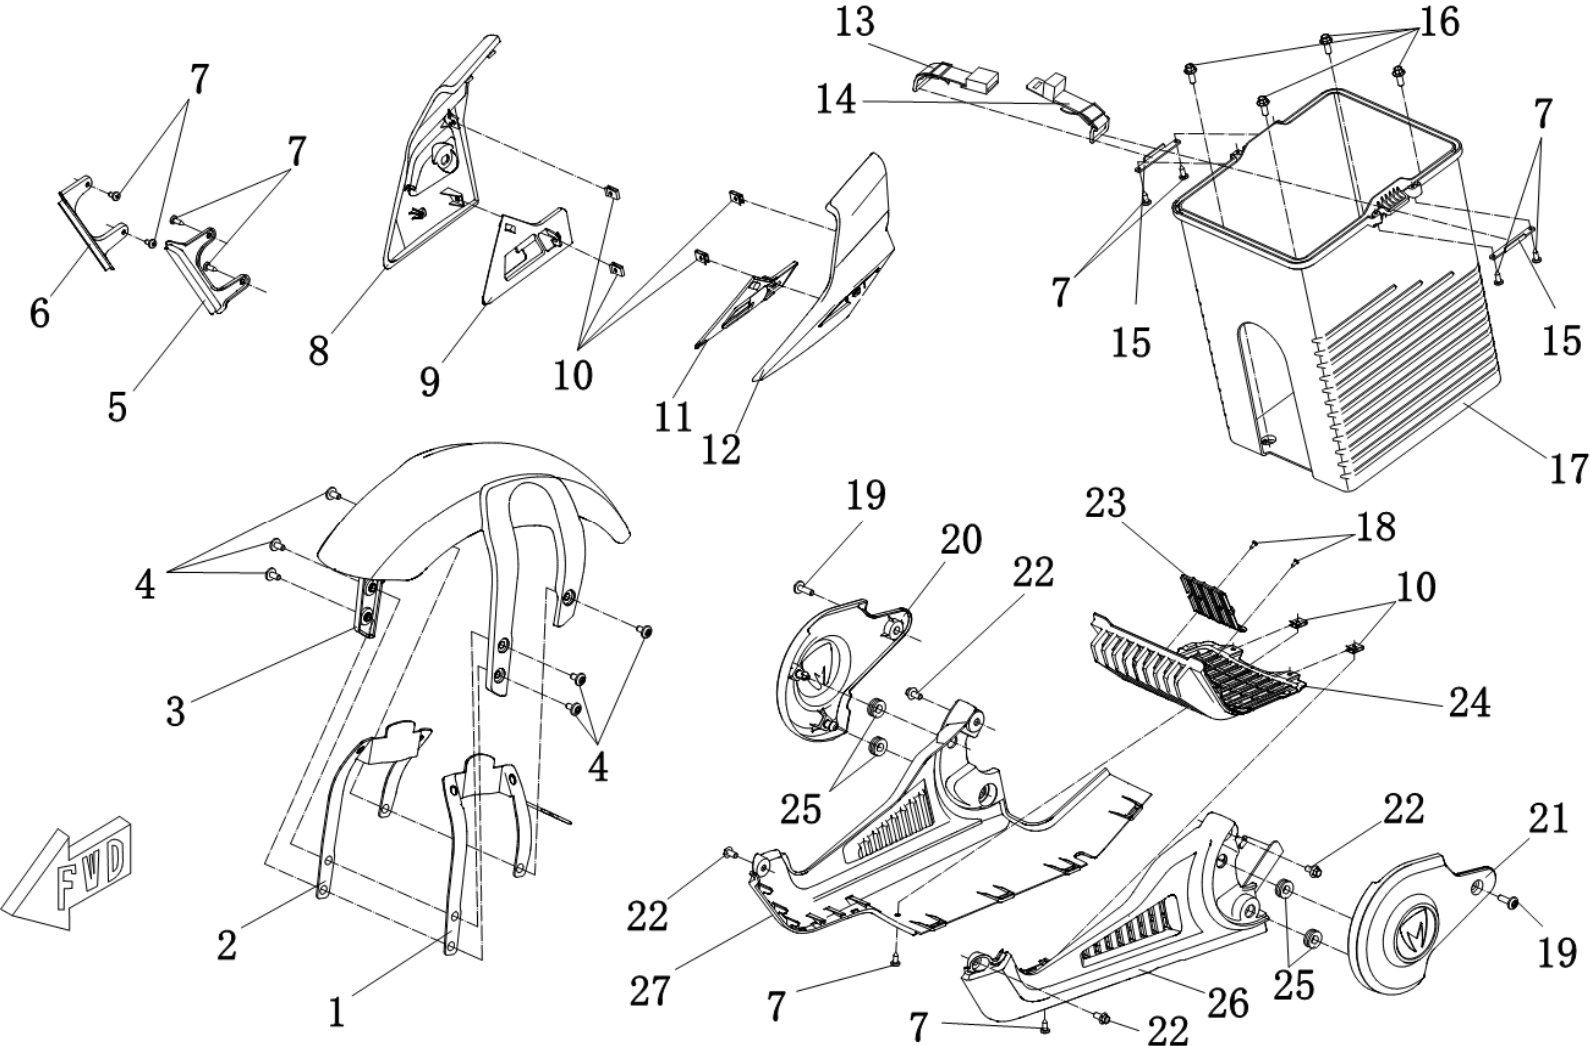

F07-2 Body Trim

F07-2 Body Trim