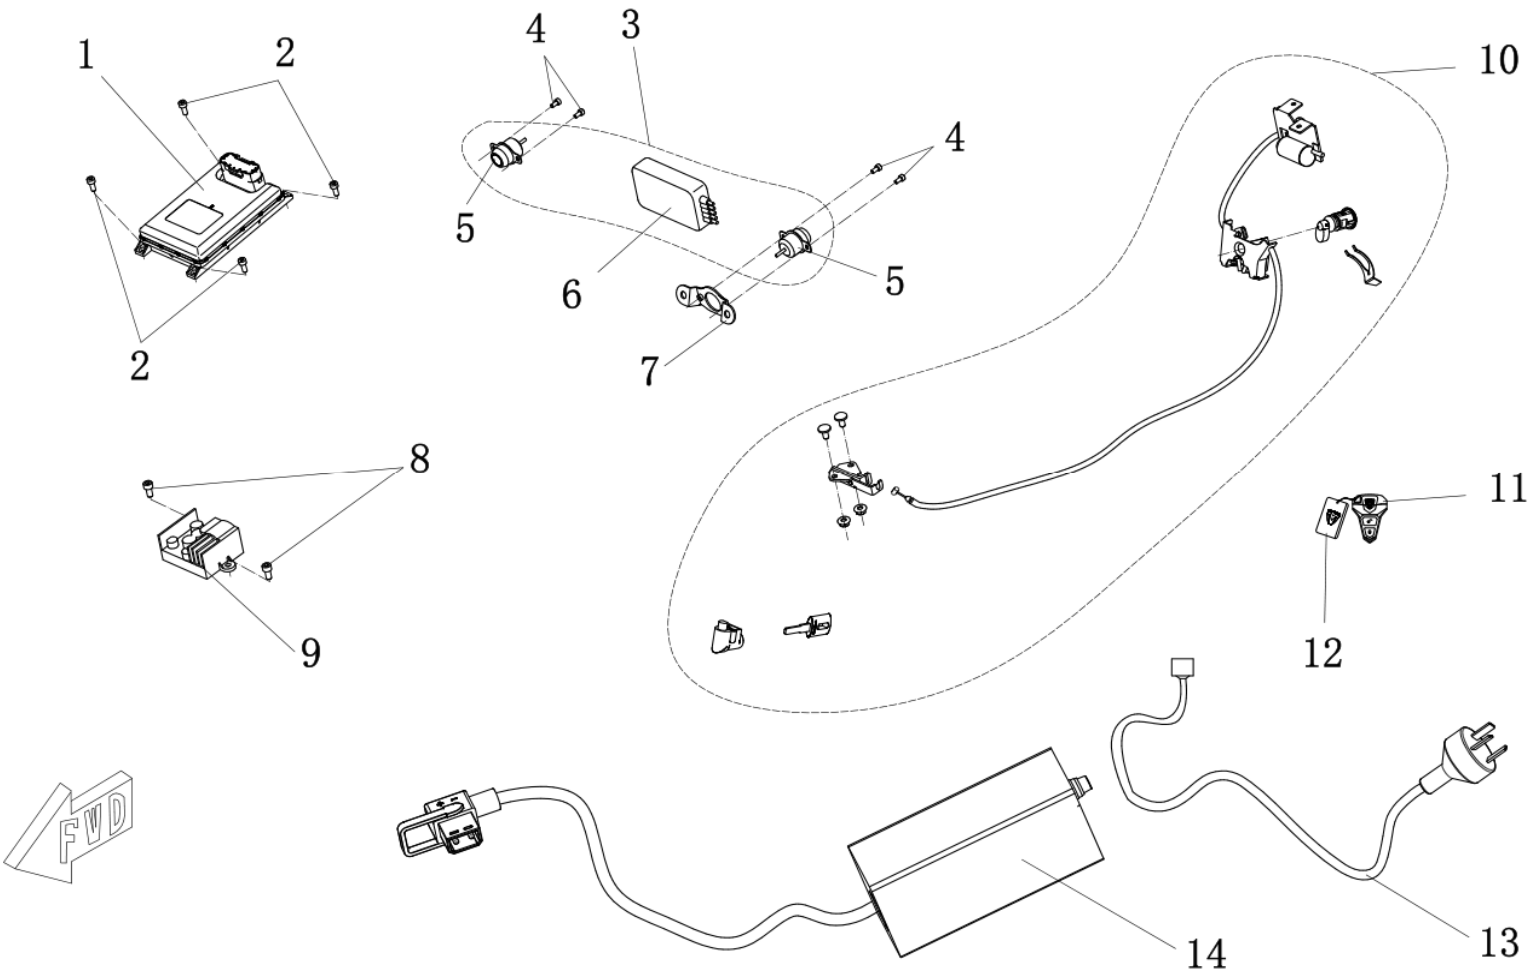

F09-2 Electronics

F09-2 Electronics

Callout	Part Number	Material Code	Part Description	Qty per Bike	Note
1	MS4000D-09020000-01	MS01DE-09020000-0100	Intelligent Central Control (Domestic and European Union)	1	
	MS4000D-09020000-02	MS01DE-09020000-0200	Intelligent Central Control (Global Edition)		
	MS4000D-09020000-03	MS01DE-09020000-0300	Intelligent Central Control (Blue tooth version)		
2	GB/T70.1 M5X8	GBT701-050008R1	Hexagon Socket Cap Screw M5X12	4	
3	MS4000D-09160000	MS01DE-09160000-0000	Driving Record Assembly	1	
4	GB/T70.1 M4X8	GBT701-040008R1	Hexagon Socket Cap Screw M4X8	4	
5	MS4000D-09160002	MS01DE-09160002-0000	Camera	2	
6	MS4000D-09160001	MS01DE-09160001-0000	Driving Recorder Host	1	
7	MS4000D-09000004	MS01DE-09000004-0000	Rear Camera Mounting	1	
8	GB/T70.1 M6X12	GBT701-060012R1	Hexagon Socket Cap Screw M6X12	2	
9	MS1200DQ-09050000	MS01DQ-09050000-0000	Converter	1	
10	MS4000D-09090000	MS01DE-09090000-0000	Lock Assey	1	
11	MS4000D-09020001	MS01DE-09020001-0000	Remote Key	2	
12	MS4000D-09020002	MS01DE-09020002-0000	NFC Card	2	
13	MS1200DQ-09040200	MS01DQ-09040200-0000	Charger cable	1	
14	MS4000D-09030100	MS01DE-09030100-0000	Charger body	1