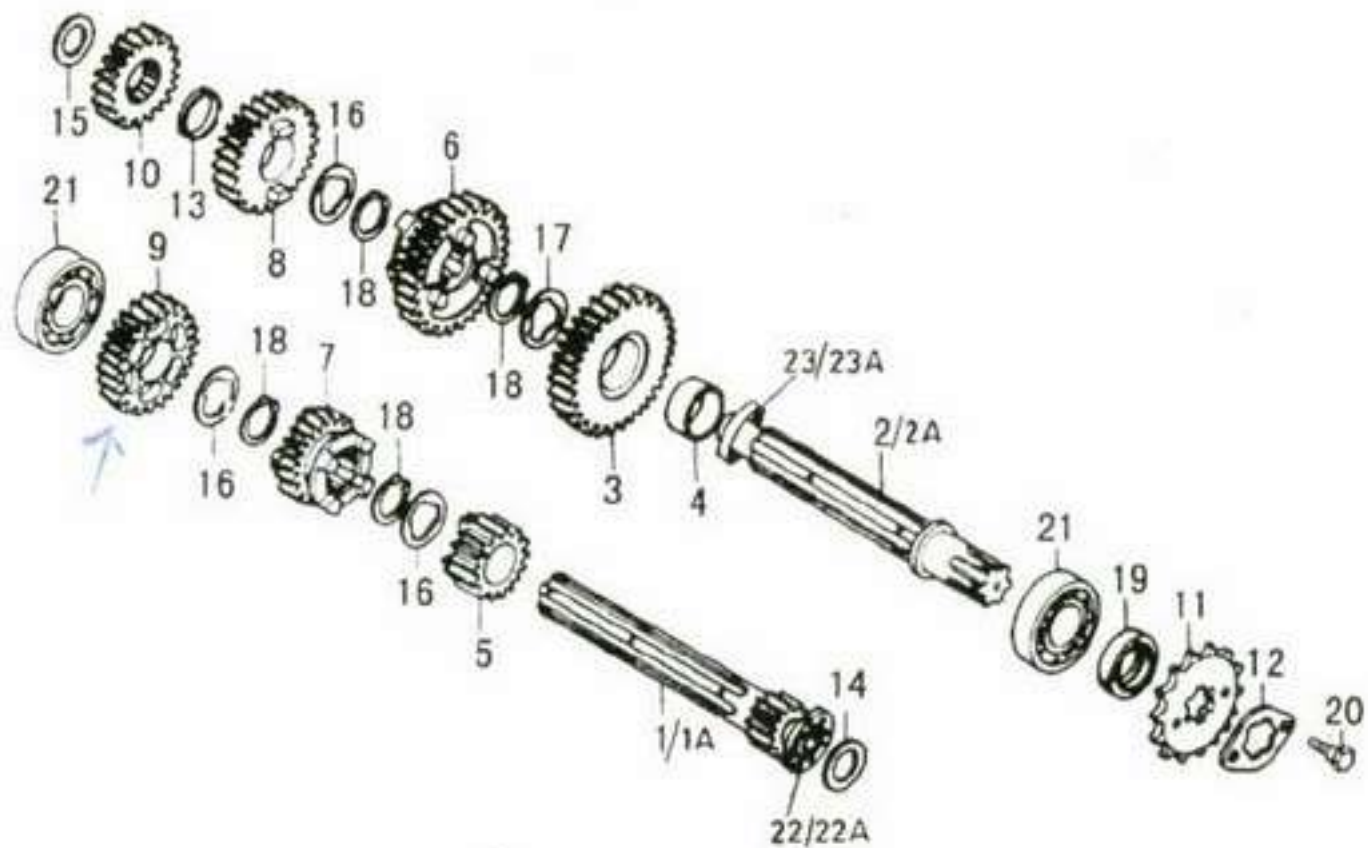

HERO
STALLION
4S

HERO
Panther
4S

MAIN SHAFT/COUNTER SHAFT

MAIN SHAFT/COUNTER SHAFT

REF. NO.	PART NO.	DESCRIPTION	QTY.	REF. NO.	PART NO.	DESCRIPTION	QTY.
1.	332951005900	Transmission Shaft, Main	1	19.	332951007700	Oil - Seal	1
1A	332951021300	Transmission Shaft, Main	1	20.	332951007800	Bolt M6 x 8	2
2.	332951006000	Transmission Shaft, Counter	1	21.	332951007900	Bearing 203	2
2A	332951021400	Transmission Shaft, Counter	1	22.	332951020900	Needle Bearing 14x20x12	1
3.	332951006100	Gear	1	22A	332951021200	Ball Bearing (6001)-P6	1
4.	332951006200	Collar	1	23.	332951021000	Needle Bearing 13.5x20x12	1
5.	332951006300	Gear	1	23A	332951021100	Ball Bearing (6201)-P6	1
6.	332951006400	Driven Gear, Spline	1				
7.	332951006500	Drive Gear, Spline	1			□ Used with Item No. 22	
8.	332951006600	Gear	1			(Needle Bearing 14x20x12)	
9.	332951006700	Gear	1			* Used with Item No. 22 A	
10.	332951006800	Gear, Spline	1			(Ball Bearing (6001)-P6	
11.	242909000100	Drive Sprocket	1			▲ Used with Item No. 23	
12.	332951007000	Fixing Plate, Drive Sprocket	1			(Needle Bearing 13.5x20x12)	
13.	332951007100	Washer	1			● Used with Item No. 23 A	
14.	332951007200	Stopper Washer	1			(Ball Bearing (6201)-P6	
15.	332951007300	Stopper Washer	1				
16.	332951007400	Washer, Spline	3				
17.	332951007500	Washer, Spline	1				
18.	332951007600	Circlip	4