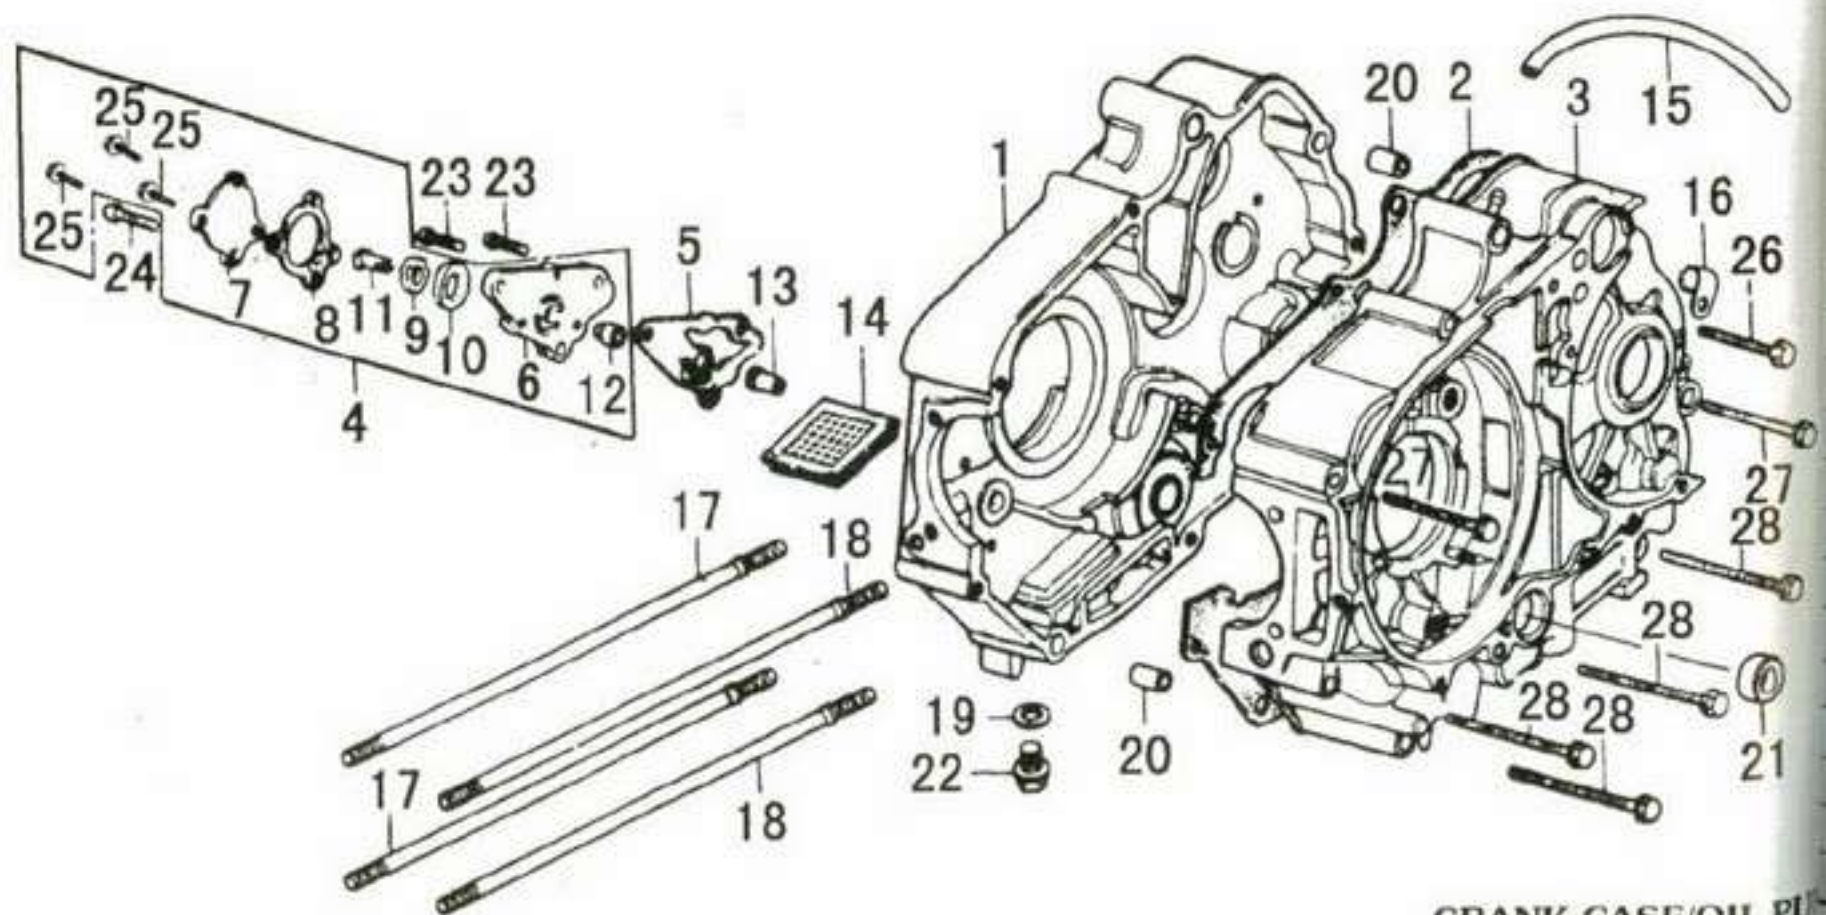

HERO
STALION
4S

HERO
Panther
4S

CRANK CASE/OIL PU

CRANK CASE/OIL PUMP

REF. NO.	PART NO.	DESCRIPTION	QTY.	REF. NO.	PART NO.	DESCRIPTION	QTY.
1.	332951000100	R. Crank Case Comp	1	21.	332951001200	Oil - Seal	1
2.	332951000200	Gasket	1	22.	332951001300	Releasing Screw, Oil	1
3.	332951000300	L. Crank Case Comp	1	23.	332951001400	Screw M6 x 16	2
4.	332951020000	Oil Pump Comp	1	24.	332951001500	Screw M6 x 22	1
5.	332951011700	Gasket, Oil Pump	1	25.	332951020100	Screw M5 x 10	3
6.	332951020200	Oil Pump	1	26.	332951001600	Bolt M6 x 50	1
7.	332951020300	Cover, Oil Pump	1	27.	332951001700	Bolt M6 x 60	2
8.	332951020400	Gasket	1	28.	332951001800	Bolt M6 x 65	4
9.	332951020500	Inner Rotor Pump	1	29.			
10.	332951020600	Outer Rotor Pump	1	30.			
11.	332951020700	Oil Pump Shaft	1	31.			
12.	332951020800	Bush Pump	1	32.			
13.	332951000400	Bush, Sprocket	1	33.			
14.	332951000500	Filter Screen, Oil	1	34.			
15.	332951000600	Air Pipe	1	35.			
16.	332951000700	Clip, Pipe	1	36.			
17.	332951000800	Bolt A, Stud	2	37.			
18.	332951000900	Bolt B, Stud	2	38.			
19.	332951001000	Washer	1	39.			
20.	332951001100	Pin	2	40.