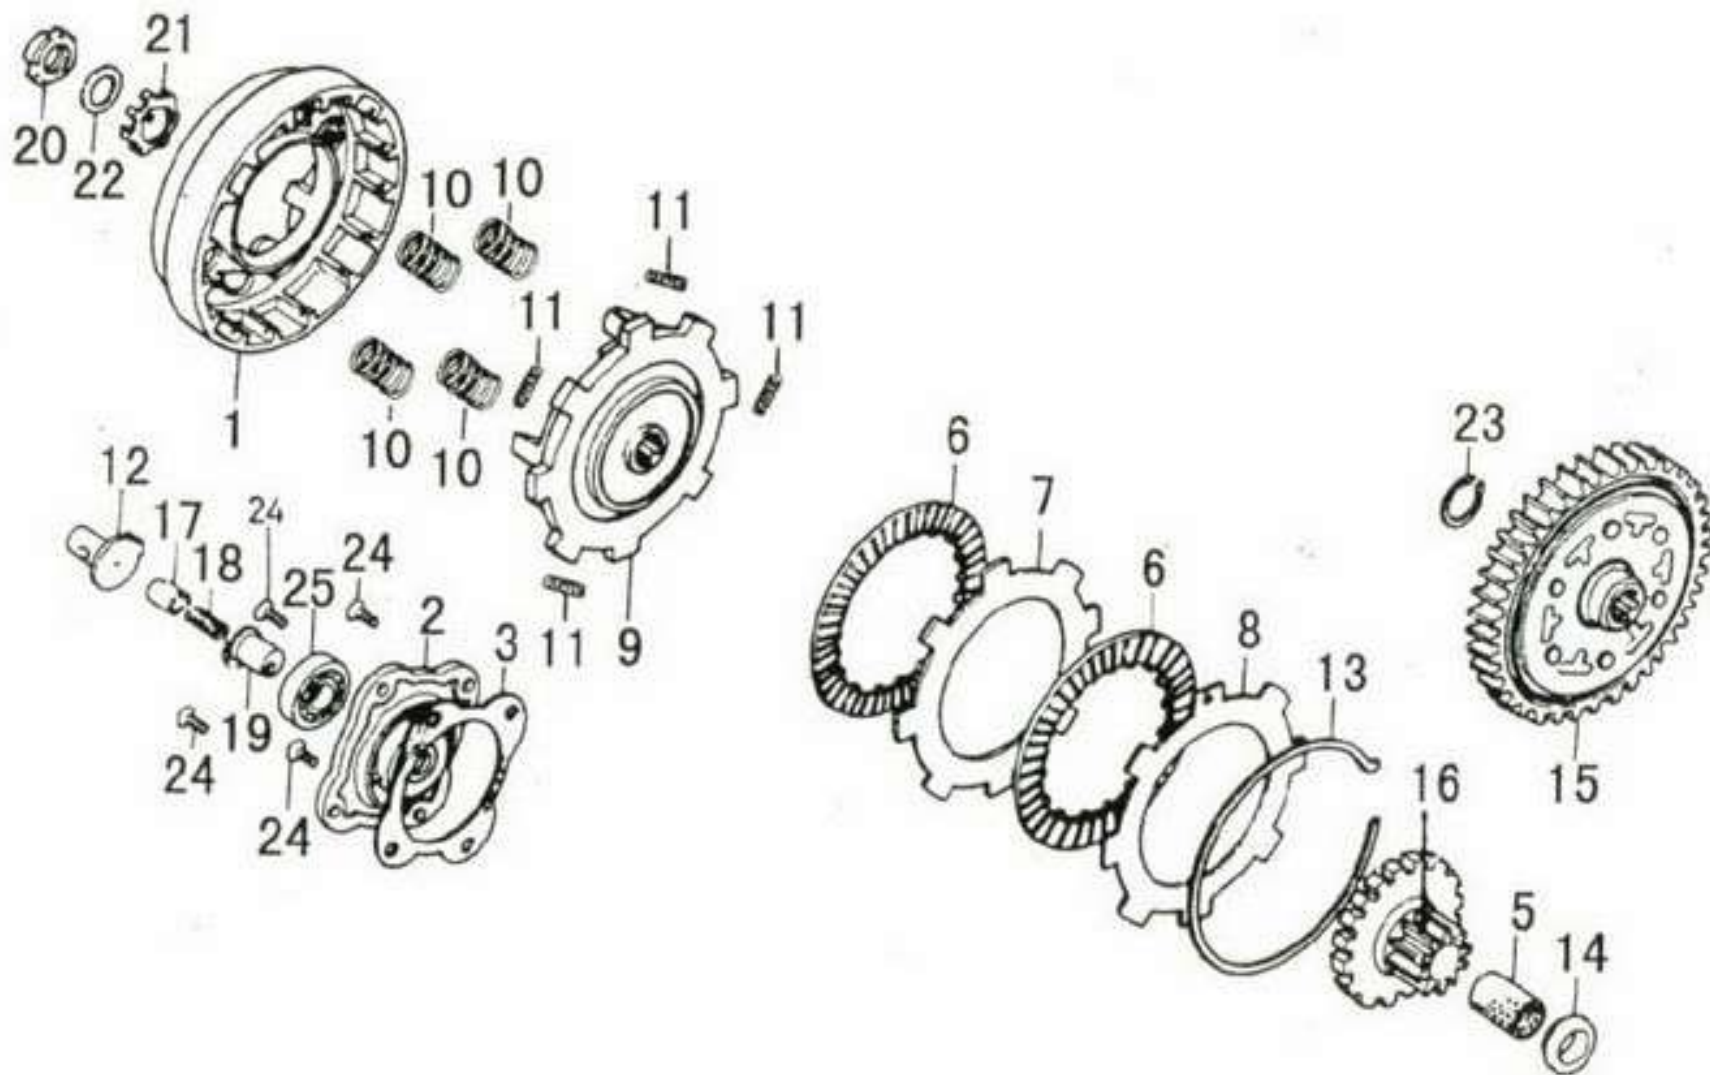

HERO
STALION
4S

HERO
Panther
4S

CLUTCH

CLUTCH

REF. NO.	PART NO.	DESCRIPTION	QTY.	REF. NO.	PART NO.	DESCRIPTION	QTY.
1.	332954000100	Outer Cover, Clutch	1	22.	332954002100	Washer, Disk	1
2.	332954000200	Terminal Cover, Clutch	1	23.	332954002200	Ring	1
3.	332954000300	Gasket	1	24.	332954002300	Screw	4
5.	332954000400	Shaft Casement	1	25.	332954002400	Bearing	1
6.	332954000500	Friction Plate	2	26.			
7.	332954000600	Under Plate, Clutch	1	27.			
8.	332954000700	Upper Plate, Clutch	1	28.			
9.	332954000800	Main Plate	1	29.			
10.	332954000900	Spring	4	30.			
11.	332954001000	Damper Spring, Clutch	4	31.			
12.	332954001100	Pushing Rod, Clutch	1	32.			
13.	332954001200	Elastic Washer	1	33.			
14.	332954001300	Grommet	1	34.			
15.	332954001400	Driven Gear Comp	1	35.			
16.	332954001500	Drive Gear	1	36.			
17.	332954001600	Oil Through	1	37.			
18.	332954001700	Spring, Through	1	38.			
19.	332954001800	Pipe, Oil Through	1	39.			
20.	332954001900	Round Nut	1	40.			
21.	332954002000	Stopper Washer	1	41.