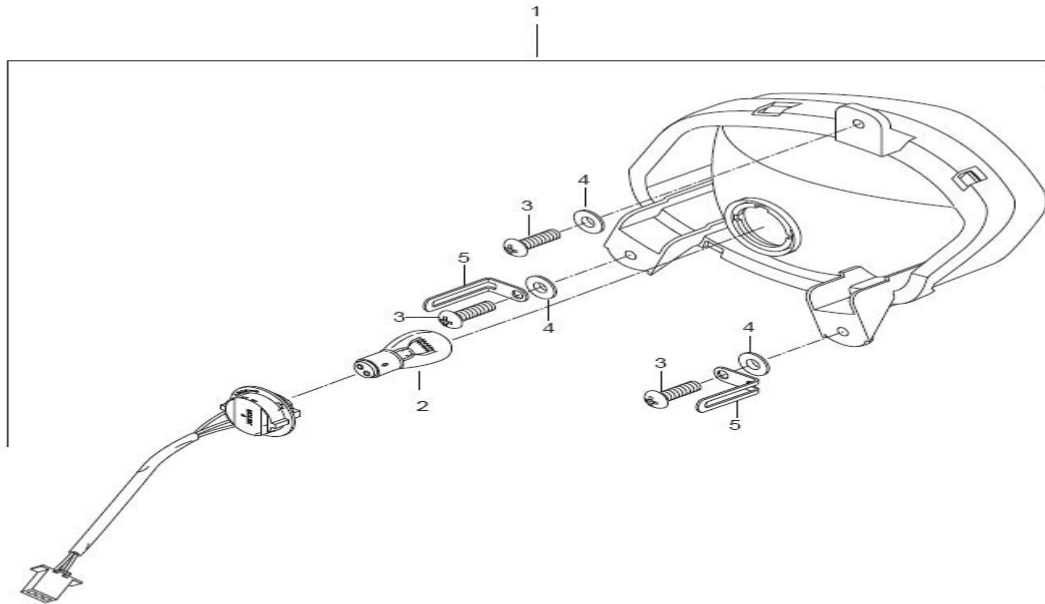

REAR COMBINATION

'''

REAR COMBINATION

Ref #	Part #	Description	Quantity	Remarks
1	35710HM8152	STOP TRASERO COMPLETO VS250R	1	LAMP ASSY, tail & stop
2	09471-12047	BOMBILLO STOP VS250R	1	BULB, tail & stop (12V 21/5W)
3	03241-05166	TORNILLO VS250R	3	SCREW, tail & stop
4	09160-05017	ARANDELA VS250R	3	WASHER, tail & stop
5	09404-06401	ABRAZADERA CARTER VS250R	2	CLAMP, tail & stop