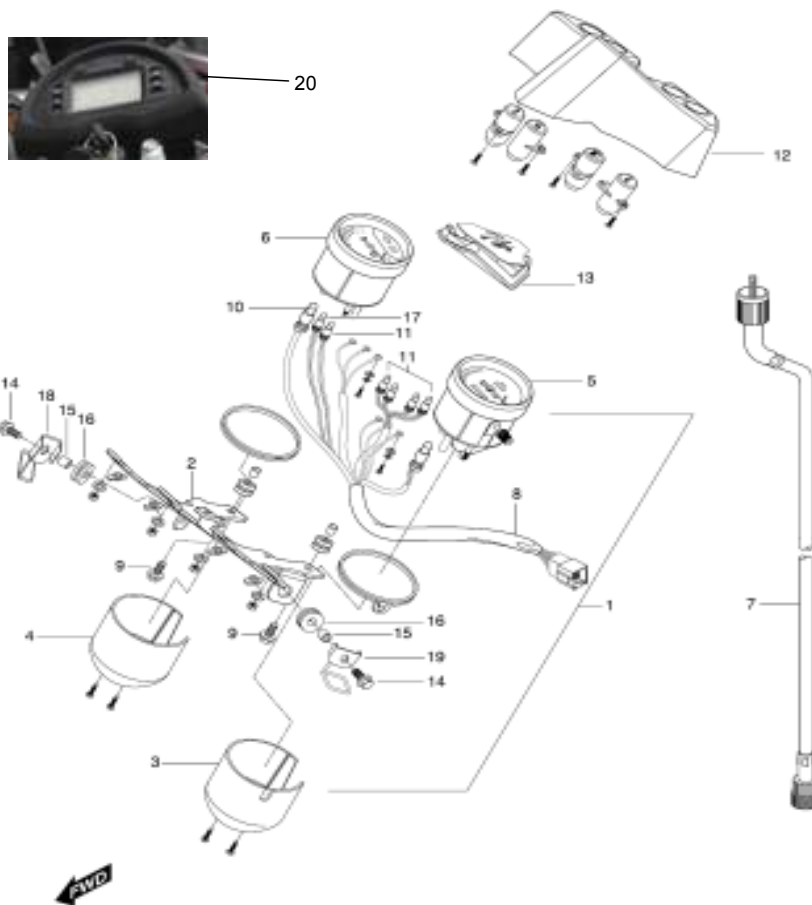

25 VELOCÍMETRO (V2S 250NAKED)

25 VELOCÍMETRO (V2S 250NAKED)

Ref #	Part #	Description	Descripción	Quantity	Remarks
1	34100HN9180	SPEEDOMETER ASS'Y	CONJUNTO TABLEROS NAKED 34	1	
2	34950HP9200	BRACKET	SOPORTE	1	
3	34105HM8100	LOWER CASE, speedometer	CUBIERTA INFERIOR VELOCÍMETRO	1	
4	34106HM8100	LOWER CASE, tachometer	CUBIERTA INFERIOR TACÓMETRO	1	
5	34110HN9100	SPEEDOMETER	VELOCÍMETRO	1	
6	34120HN9100	TACHOMETER	TACÓMETRO	1	
7	34910H93B00	CABLE ASS'Y, speedometer	GUAYA VELOCÍMETRO	1	
8	34171HN9100	WIRING ASS'Y, speedometer	INSTALACIÓN VELOCÍMETRO	1	
9	09116-06010	BOLT, speedometer bracket	PERNO SOPORTE VELOCÍMETRO	2	
10	09471-12077	BULB (12V, 1.7W, T10)	BOMBILLO (12V 1.7W T10)	2	
11	09471-12072	BULB (12V, 1.7W, T6.5)	BOMBILLO (12V 1.7W T6.5)	5	
12	39110HM8100	INDICATOR LAMP, upper	LÁMPARA SUPERIOR	1	
13	34136HN9100	COVER, temp meter	CUBIERTA MEDIDOR DE TEMPER	1	
14	01517-06208	BOLT, speedometer & brace	PERNO SOPORTE Y VELOCÍMETRO	2	
15	09180-06011	SPACER, speedometer bkt cushion	SEPARADOR CAUCHO ANTIVIBRANTE SOP	2	
16	94433H07C00	CUSHION, speedometer bracket	CAUCHO ANTIVIBRANTE SOPORT	2	
17	09471-12072	BULB (12V, 1.7W, T6.5)	BOMBILLO (12V 1.7W T6.5)	1	
18	59410HN9101	GUIDE COMP, brake hose & s/w lea	GUÍA MANGUERA FRENO	1	
19	59420HN9101	GUIDE COMP, cable & s/w lead wir	GUÍA GUAYA Y CABLE	1	
20	34100HR83B00	SPEEDOMETR ASSY (DIGITAL)	VELOCIMETRO DIGITAL NAKED 650	1