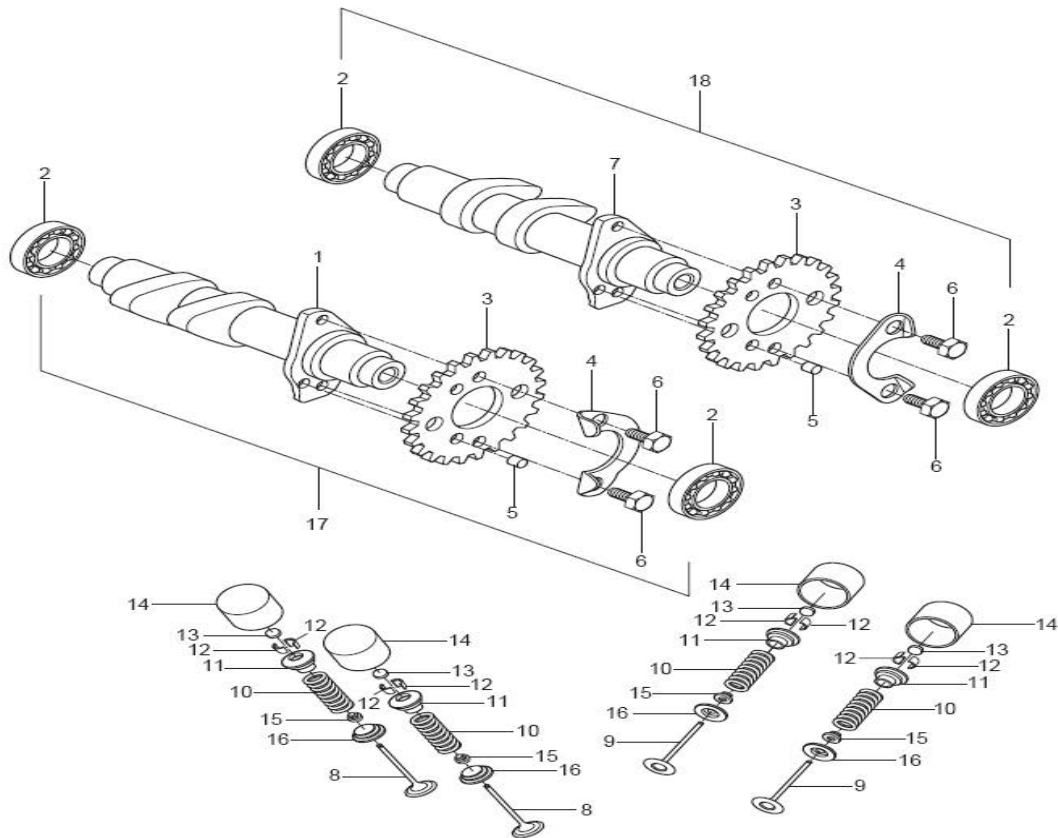

09 CAMSHAFT REAR

09 CAMSHAFT REAR

Ref #	Part #		Description	Quantity	Remarks
1	12711HM8100888	EJE DE LEVAS VS250R	CAMSHAFT, intake rear	1	
2	09262-17019	BALINERA VS250R	BEARING, camshaft rear (22.4X29.6X8)	4	
3	12742HJ8200	PIÑON EJE LEVAS TRASERO VS250R	SPROCKET, camshaft rear	2	
4	12747-44B00	ARANDELA VS250R	WASHER, sprocket rear	2	
5	09261-05005	PASADOR PIÑON TRASERO VS250R	PIN, sprocket rear	2	
6	09111-06032	PERNO VS250R	BOLT, sprocket rear (M6X10)	4	
7	12721HJ8200888	EJE DE LEVAS VS250R	CAMSHAFT, exhaust rear	1	
8	12911HJ8200	VALVULA DE ADMISION VS250R	VALVE, intake rear	2	
9	12912HJ8200	VALVULA DE ESCAPE VS250R	VALVE, exhaust rear	2	
10	12921HJ8200	RESORTE VS250R	SPRING, valve rear	4	
11	12931HJ8200	ASIENTO DE VALVULAS VS250R	RETAINER, valve spring rear	4	
12	12932HJ8200	CUÑA DE VALVULAS VS250R	COTTER, valve rear	8	
13	12892-05C00XXX	GUIA VS250R	SHIM, tappet (size 152-230)	4	XXX=shim size
14	12881HJ8200	EMBOLO VS250R	TAPPET, rear	4	
15	09289H04002	SELLO DE VALVULA VS250R	SEAL, valve stem oil rear (4X7.2X8)	4	
16	12933HJ8200	ASIENTO DE VALVULAS VS250R	SEAT, valve spring rear	4	
17	12720HM8100HPA	EJE DE LEVAS COMPLETO VS250R	CAMSHAFT ASSY, rear intake	1	
18	12750HJ8201HPA	EJE DE LEVAS COMPLETO VS250R	CAMSHAFT ASSY, rear exhaust	1