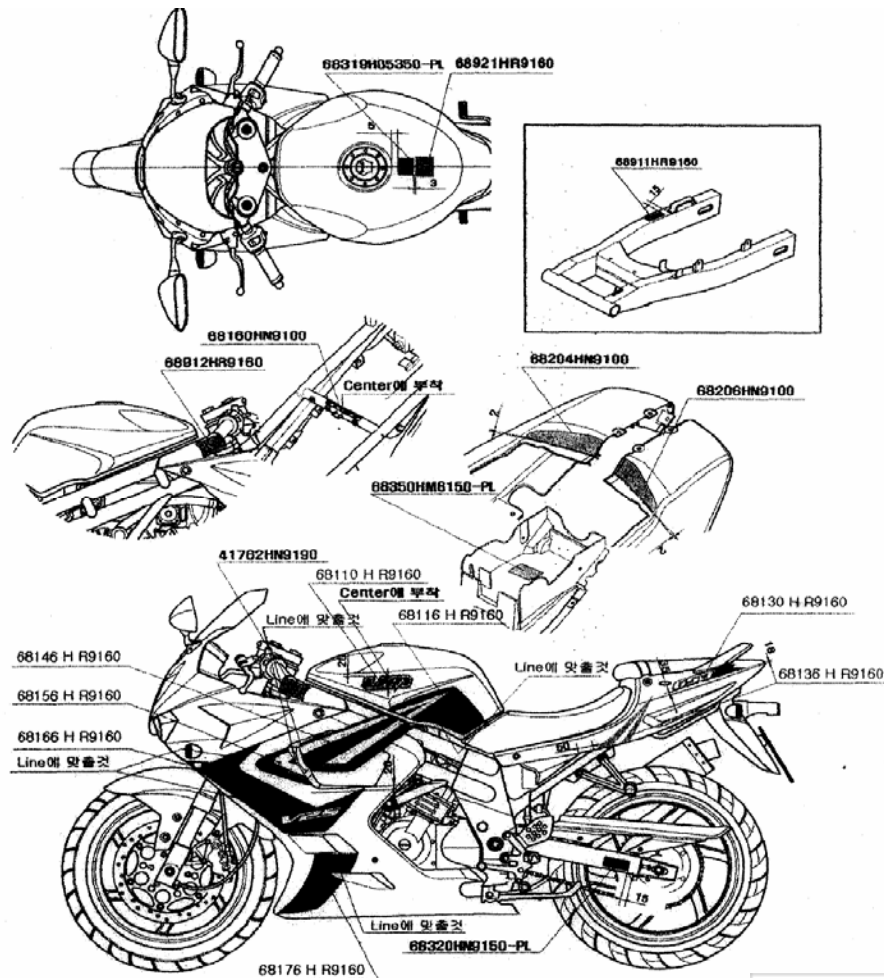

STICKERS

STICKERS

Ref #	Part #	Description	PREFIX			
			RED/BLK	SIL/BLK	BURG/BLK	BLACK
1	68204HN9100	CALCOMANIA ASIENTO TRAS Y TAPA LATERA	#	#	#	#
2	68206HN9100	CALCOMANIA ASIENTO TRAS Y TAPA LATERA	#	#	#	#
3	68110HR9160	EMBLEMA TANQUE VS250R	U11	U21	U41	U31
4	68114HR9160	CALCOMANIA TANQUE DER. VS250R	U12	U12	U12	U12
5	68116HR9160	CALCOMANIA TANQUE IZQ. VS250R	U12	U12	U12	U12
6	68134HR9160	CALCOMANIA TAPA LATERAL DER. VS250R	015	015	015	015
7	68136HR9160	CALCOMANIA TAPA LATERAL IZQ. VS250R	015	015	015	015
8	68144HR9160	CALCOMANIA CARENAJE INF. DER NO. 1 VS2	U12	U12	U12	U12
9	68146HR9160	CALCOMANIA CARENAJE INF. IZQ. NO. 1 VS2	U12	U12	U12	U12
10	68154HR9160	CALCOMANIA CARENAJE INF. DER NO. 2 VS2	U12	U12	U12	U12
11	68156HR9160	CALCOMANIA CARENAJE INF. IZQ. NO. 2 VS2	U12	U12	U12	U12
12	68164HR9160	CALCOMANIA CARENAJE INF. DER NO. 3 VS2	U13	U23	U23	U23
13	68166HR9160	CALCOMANIA CARENAJE INF. IZQ. NO. 3 VS2	U13	U23	U23	U23
14	68174HR9160	CALCOMANIA CARENAJE INF. DER NO. 4 VS2	D02	D03	D03	D03
15	68176HR9160	CALCOMANIA CARENAJE INF. IZQ. NO. 4 VS2	D02	D03	D03	D03
16	68170HN9100	CALCOMANIA RADIADOR VS250R	#	#	#	#
17	68160HN9100	CALCOMANIA RELEE VS250R	#	#	#	#
18	68319H05350-PL	CALCOMANIA PRECAUCION VS250R	#	#	#	#
19	68320HN9150-PL	CALCOMANIA GUARDACADENA VS250R	#	#	#	#
20	68350HM8150-PL	CALCOMANIA PRECAUCION VS250R	#	#	#	#
21	41762HN9190	PLATINA VS250R	#	#	#	#
22	68911HR9160	CALCOMANIA VS250R	#	#	#	#
23	68912HR9160	CALCOMANIA VS250R	#	#	#	#
24	68921HR9160	CALCOMANIA VS250R	#	#	#	#