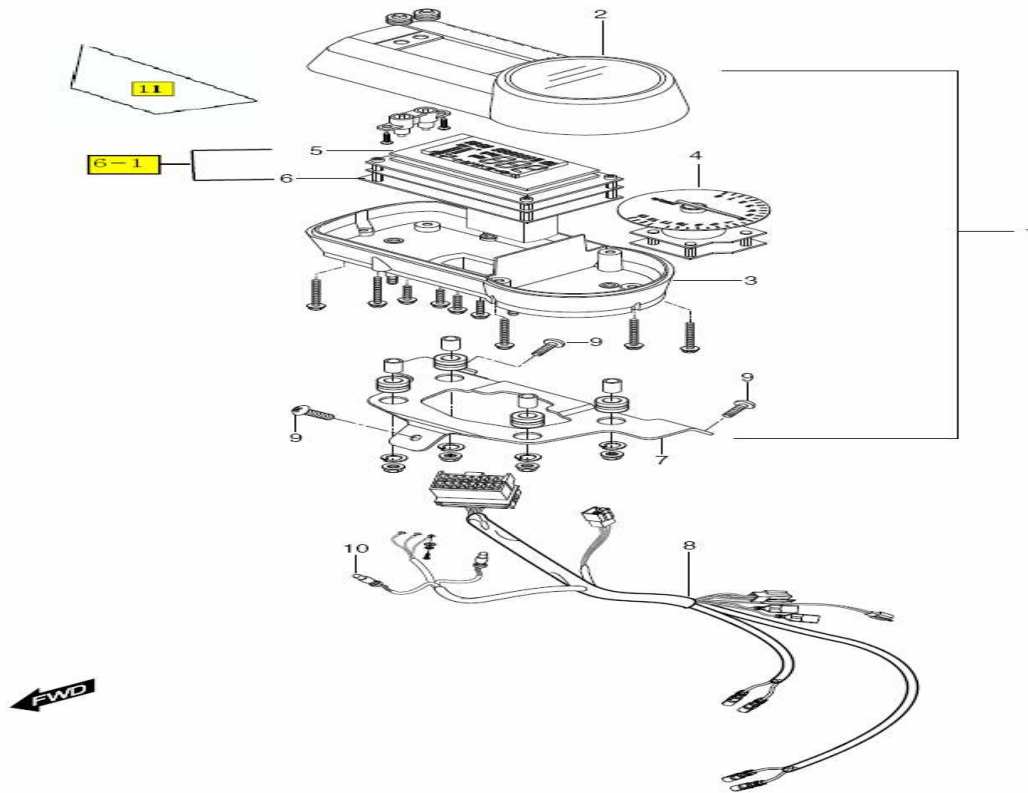

24 SPEEDOMETER ASSY

24 SPEEDOMETER ASSY

Ref #	Part #		Description	Quantity	Remarks
1	34100HR8360	VELOCIMETRO COMPLETO VS250R	SPEEDOMETER ASSY	1	
2	34150HP9200	TAPA SUPERIOR VELOCIMETRO VS250R	WINDOWS, case	1	
3	34160HP9200	CAJA VELOCIMETRO VS250R	CASE SUB, housing	1	
4	34121HR8300	RELOJ TACOMETRO VS250R	TACHOMETER ASSY, movement	1	
5	34500HR8300	#N/A	DISPLAY ASSY, speedometer	1	"Not for Sale"
6	34600HR8300	#N/A	PCB ASSY, speedometer	1	"Not for Sale"
6-1	34111HR8300	DISPLAY VELOCIMETRO VS250R	SPEEDOMETER COMP	1	
7	34950HP9200	SOPORTE VELOCIMETRO VS250R	BRACKET, speedometer	1	
8	34170HP9201	INSTALACION DEL VELOCIMETRO VS250R	WIRING ASSY, speedometer	1	
9	01517-06208	PERNO VS250R	BOLT, speedometer bracket	3	
10	09471-12072	BOMBILLO 12V.1.7W VS250R	BULB (12V 1.7W T6.5)	2	
11	94647HP9200	CAUCHO ANTIVIBRANTE RADIADOR VS250R	CUSHION, Exclude Light	1