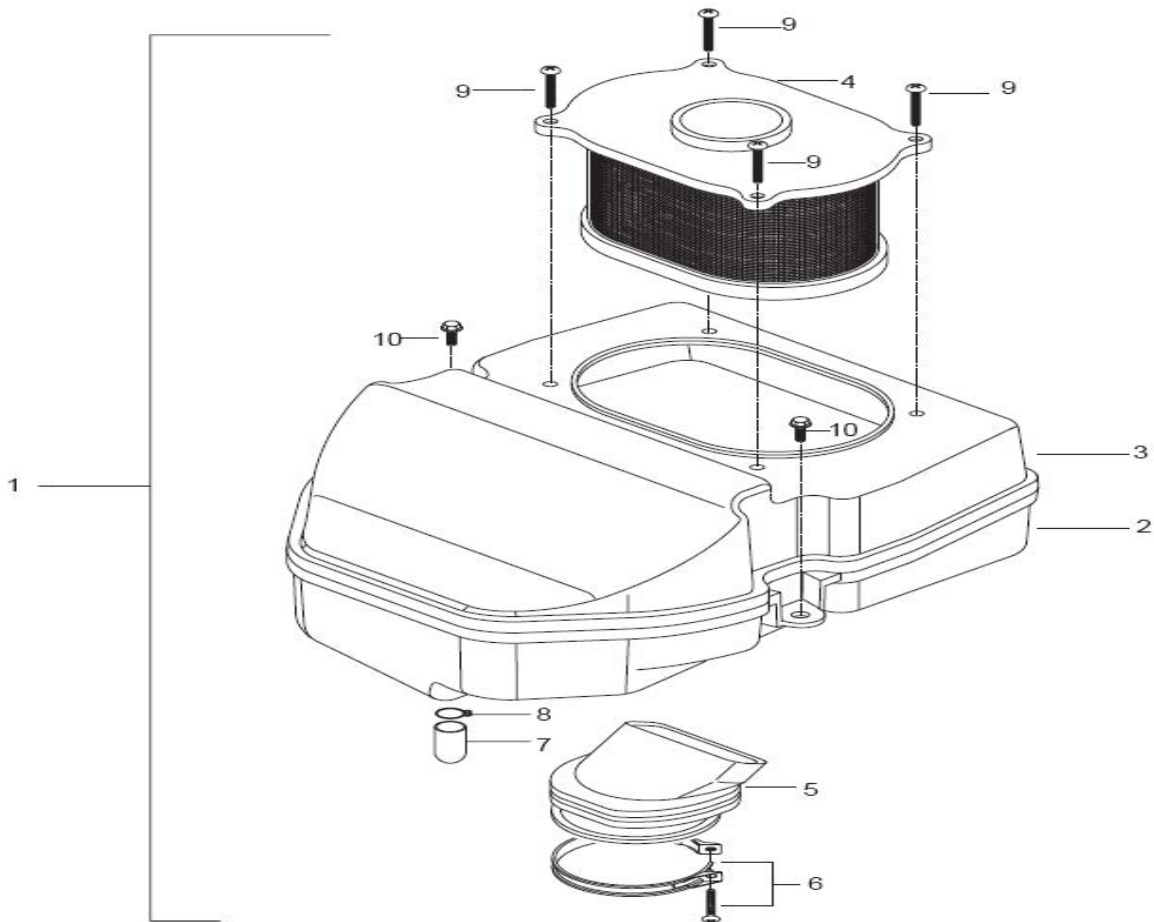

13 AIR CLEANER & CHAMBER

13 AIR CLEANER & CHAMBER

Ref #	Part #		Description	Quantity	Remarks
1	13700HM8130	CAJA FILTRO AIRE COMPLETA VS250R	CLEANER ASSY, air	1	
2	13721HM8101	BASE CAJA FILTRO VS250R	CASE, air cleaner	1	
3	13740HM8101	TAPA CAJA FILTRO VS250R	CAP COMP, air cleaner	1	
4	13780HM8100	ELEMENTO FILTRO AIRE VS250R	FILTER COMP, air cleaner	1	
5	13881HL7300	CAUCHO CONECTOR CAJA FILTRO VS250R	TUBE, outlet	2	
6	09402-56208	ABRAZADERA TUBO ETERIOR VS250R	CLAMP, outlet tube	2	
7	13895HF4500	TAPON DE DRENAJE VS250R	PLUG, oil drain	1	
8	09401-14301	CLIP VS250R	CLIP, oil drain plug	1	
9	02142-05165	TORNILLO VS250R	SCREW, air cleaner filter (M5×16)	4	
10	02142-16125	TORNILLO VS250R	SCREW, air cleaner (M6×12)	2