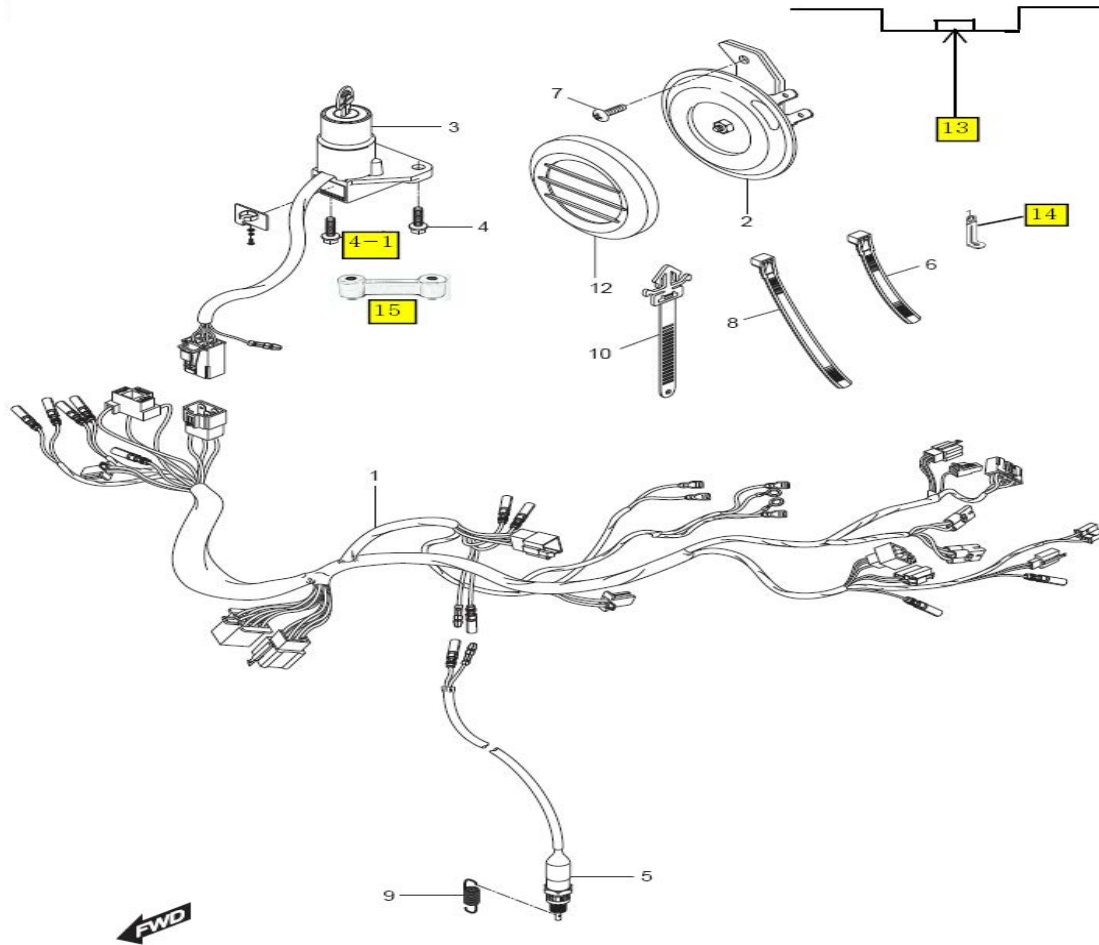

WIRING HARNESS

WIRING HARNESS

Ref #	Part #		Description	Quantity	Remarks
1	36610HR8300	INSTALACION ELECTRICA COMPLETA VS250R	HARNESS, wiring	1	
2	38500HR8300	PITO VS250R	HORN ASSY	1	
3	37000HR83A0	INTERRUPTOR DE ENCENDIDO VS250R	LOCK ASSY, steering	1	
4	01517-06168	PERNO VS250R	BOLT, steering lock	2	
4-1	09139H06016	PERNO VS250R	BOLT, steering lock	1	
5	37740H04512	INTERRUPTOR FRENO VS250R	SWITCH ASSY, brake lamp	1	~KM4MJ51EX61100000
5~1	37740HN9100	INTERRUPTOR FRENO VS250R	SWITCH ASSY, brake lamp	1	KM4MJ51EX61100001~
6	09407-14403	ABRAZADERA INSTALACION ELECTRICA VS250R	CLAMP, wiring harness	8	
7	01517-06128	PERNO VS250R	BOLT, HORN	1	KM4MJ51EX61100001~
8	09407-22402	ABRAZADERA INSTALACION ELECTRICA VS250R	CLAMP, wiring harness	2	
9	09443H06006	RESORTE VS250R	SPRING	1	
10	09407-14408	ABRAZADERA INSTALACION ELECTRICA VS250R	CLAMP, wiring harness	5	
11	41495HN9101	ABRAZADERA PITO VS250R	GUIDE CLAMP, horn	3	NEWLY
12	38510H93B00	REJILLA PITO VS250R	COVER HORN	1	
13	38520HR8300	SOPORTE PITO VS250R	BRACKET, HORN	1	
14	09404-06401	ABRAZADERA CARTER VS250R	CLAMP, wiring harness	1	KM4CA15C361125240~
15	37550HP9200	ESPACIADOR INTERRUPTOR VS250R	SPACER, STEERING LOCK	1