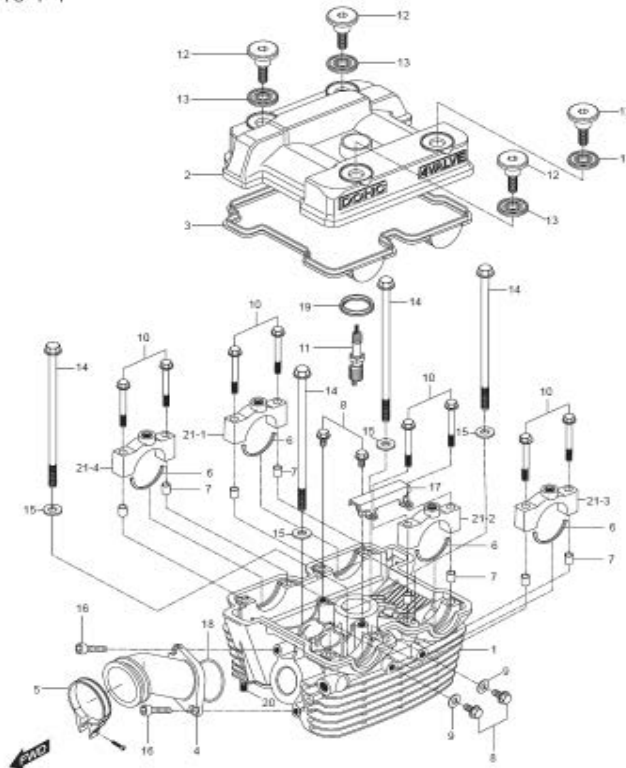

MANUAL DE PARTES

V2S-250R

03-sep-08

UM V2S 250R PARTS BOOK

01 CYLINDER HEAD/ (FRONT)

FIG 1-1

CYLINDER HEAD/ (FRONT)

Ref #	Part #	DESCRIPCION	Description	Quantity	Remarks
1	11110SM8100HPA	CULATA VS250R	HEAD ASSY, cylinder	1	
2	11171HG510203S	TAPA CULATA VS250R	COVER, cylinder head	1	
3	11173HG5100	EMPAQUE TAPA CULATA 1 VS250R	GASKET, cylinder head cover NO.1	1	
4	13110HM8102	CONECTOR CARBURADOR VS250R	PIPE COMP, intake front	1	
5	09402-44207	ABRAZADERA CONECTOR CARBURADOR VS250R	CLAMP, carburetor	1	
6	09390-35001	C-RING EJE LEVAS VS250R	C-RING, camshaft	4	
7	09206-08001	PASADOR VS250R	PIN, camshaft housing knock	8	
8	01517-06128	PERNO VS250R	BOLT, oil galley (M6X12)	4	
9	09168H06019	EMPAQUE VS250R	GASKET, oil galley bolt	2	
10	09103-06013	PERNO VS250R	BOLT, camshaft housing (M6X20)	8	
11	09482-00456	BUJIA VS250R	PLUG, spark CR8E	1	
12	09109H07018	PERNO VS250R	BOLT, cylinder head cover (M7X17.5)	4	
13	09161H11008	ARANDELA VS250R	WASHER, cylinder head cover	4	
14	09103H08306	PERNO VS250R	BOLT, cylinder head (L=130)	4	
15	09168-08021	EMPAQUE PERNO CULATA VS250R	GASKET, cylinder head bolt	4	
16	09119H06002	PERNO VS250R	BOLT, intake pipe (M6X16)	2	
17	12782-35C00	GUIA CADENILLA NO 2 VS250R	GUIDE, cam chain NO.2	1	
18	09280H34000	ORING VS250R	O-RING, intake pipe	1	
19	11178-17E00	EMPAQUE TAPA CULATA 2 VS250R	GASKET, cylinder head cover NO.2	1	
20	01421-06258	PERNO VS250R	BOLT, cylinder head stud (M6x25)	3	
21-1	11121-35C00PCH	ABRAZADERA EJE DE LEVAS NO. 1 VS250R	HOUSING, camshaft No.1	1	
21-2	11122-35C00PCH	ABRAZADERA EJE DE LEVAS NO. 2 VS250R	HOUSING, camshaft No.2	1	
21-3	11123-35C00PCH	ABRAZADERA EJE DE LEVAS NO. 3 VS250R	HOUSING, camshaft No.3	1	
21-4	11124-35C00PCH	ABRAZADERA EJE DE LEVAS NO. 4 VS250R	HOUSING, camshaft No.4	1	