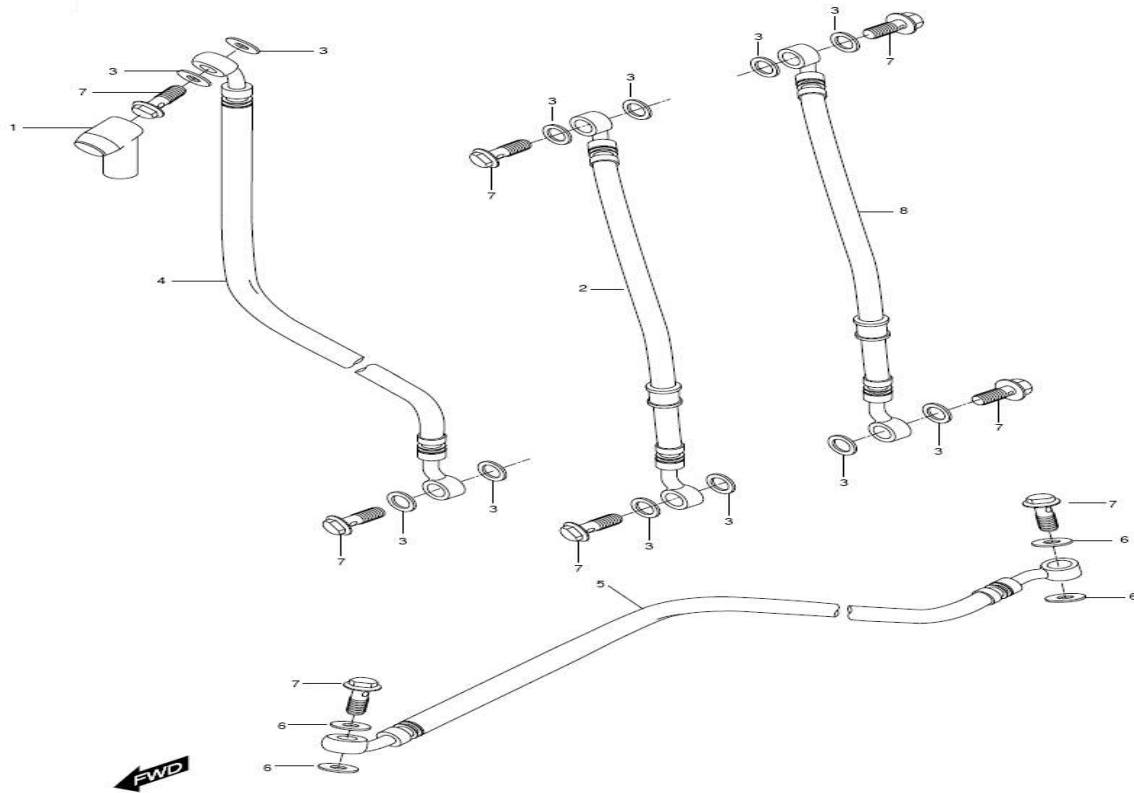

BRAKE HOSE

BRAKE HOSE

Ref #	Part #		Description	Quantity	Remarks
1	59711H49002	CAPUCHON MANGUERA FRENO VS250R	BOOT, brake hose	1	
2	59460HN9100	MANGUERA DER. FRNO VS250R	HOSE COMP, FT brake R	1	
3	09161-10005	ARANDELA VS250R	WASHER, brake hose	12	
4	59450HP9202	MANGUERA FRENO DELANTERO VS250R	HOSE COMP, front brake upper	1	
5	69480HM8104	MANGUERA FRENO TRASERO VS250R	HOSE COMP, rear brake	1	
6	09161-10005	ARANDELA VS250R	WASHER, rear brake fluid	4	
7	09360-10039	PERNO VS250R	BOLT, rear brake fluid	8	
8	59470HN9100	MANGUERA FRENO IZQ. VS250R	HOSE COMP, FT brake L	1