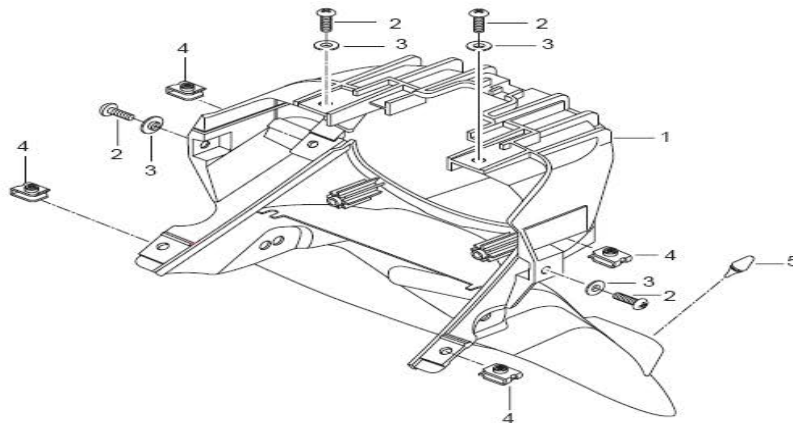

REAR FENDER

REAR FENDER

Ref #	Part #		Description	Quantity	Remarks
1	63111HM810112A	GUARDABARRO TRASERO VS250R	FENDER, rear	1	
2	02142-06166	TORNILLO VS250R	SCREW, rr fender	4	
3	09169-06032	ARANDELA VS250R	WASHER, rr fender	4	
4	09148-05039	TUERCA VS250R	NUT, rr fender	4	
5	09321-06023	CAUCHO PLATINA PORTAPLACA VS250R	CUSHION, license plate	2	
6	35910HG5150	LUZ PLACA VS250R	LAMP ASSY, license plate	1	
7	08316-26055	TUERCA VS250R	NUT, license lamp (M5)	2	
8	35915HG5800	PASTA LUZ PLACA VS250R	COVER, license lamp	1	
9	08316-26055	TUERCA VS250R	NUT, rear reflex reflector	1	
10	35970-17303	REFLECTOR TRASERO VS250R	REFLEX REFLECTOR ASSY, rear	1	
11	01107-05605	PERNO VS250R	BOLT, license lamp	2	
12	35911HG5800	LUZ PLACA VS250R	LENS, license	1	
13	35912HG5800	SOPORTE PLACA VS250R	HOUSING, license	1	
14	35916HG5800	SOCKET VS250R	CORD ASSY	1	
15	09471-12210	BOMBILLO LUZ PLACA VS250R	BULB, license lamp (12V/5W)	1