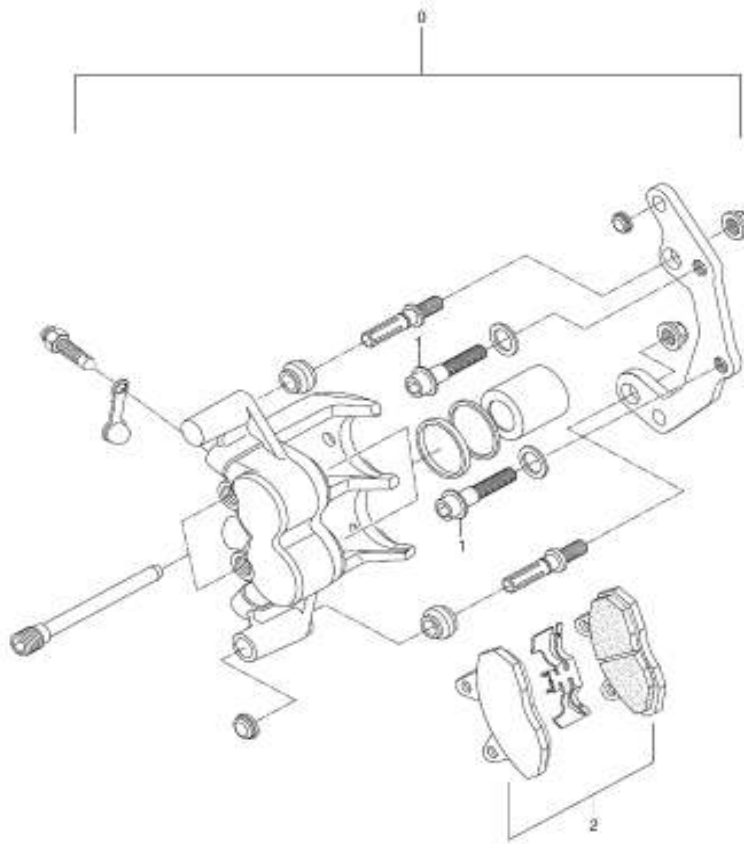

CALIPER RH

CALIPER RH

Ref #	Part #		Description	Quantity	Remarks
0	59300HP9500	CALIPER COMPLETO COJ. VS250R	CALIPER ASSY, RH	1	□KM4MJ51E161100662
0-1	59400HN9100	CALIPER DER. VS250R	CALIPER ASSY, RH	1	KM4MJ51E161100663 □
1	07120-08308	PERNO VS250R	BOLT, caliper	2	
2	01514-06106	PERNO VS250R	BOLT, speedometer cable guide	1	
3	59266HN9100	GUIA CABLE VELOCIMETRO VS250R	GUIDE, speedometer cable	1	
4	59301HP9500	JGO. PASTILLAS DE FRENO VS250R	PAD SET (7.4t)	1	
4-1	59301HG5800	JGO. PASTILLAS DE FRENO VS250R	PAD SET (8.4t)	1