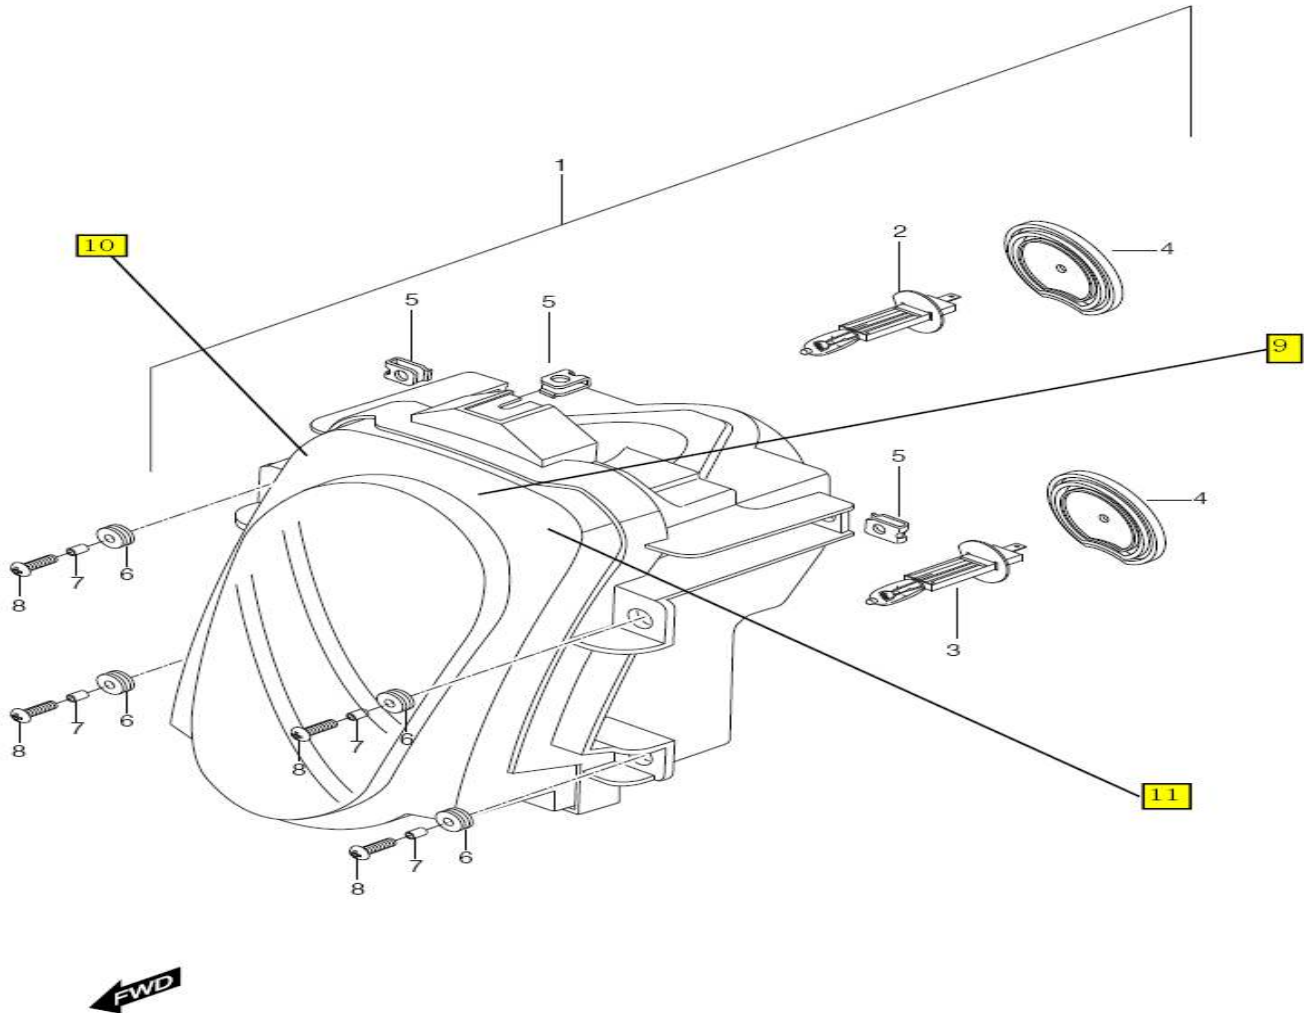

26 HEAD LAMP

HEAD LAMP

Ref #	Part #		Description	Quantity	Remarks
1	35100HP9261	FAROLA COMPLETA VS250R	HEAD LAMP ASSY	1	
2	09471H12250	BOMBILLO FAROLA VS250R	BULB, head lamp hi (12v H1:55w)	1	
3	09471H12230	BOMBILLO FAROLA VS250R	BULB, head lamp hi (12v H3:55w)	1	
4	35173HP9200	BASE BOMBULLO VS250R	DUST COVER	2	
5	09148-05039	TUERCA VS250R	NUT, head lamp speedometer	3	
6	09320-09016	CAUCHO VS250R	CUSHION, head lamp & brace comp	4	
7	09180-06011	ESPACIADOR VS250R	SPACER, head lamp & brace comp	4	
8	09136-06113	PERNO VS250R	BOLT, head lamp & brace comp	4	
9	35192HP9200	CAUCHO VS250R	CUSHION, Head Lamp	1	KM4MJ51E051100216~
10	35193HP9200	TAPA FAROLA DER. VS250R	TAPE, CUSH HEAD LAMP R	1	KM4MJ51E051100216~
11	35194HP9200	TAPA FAROLA IZQ. VS250R	TAPE, CUSH HEAD LAMP L	1	KM4MJ51E051100216~