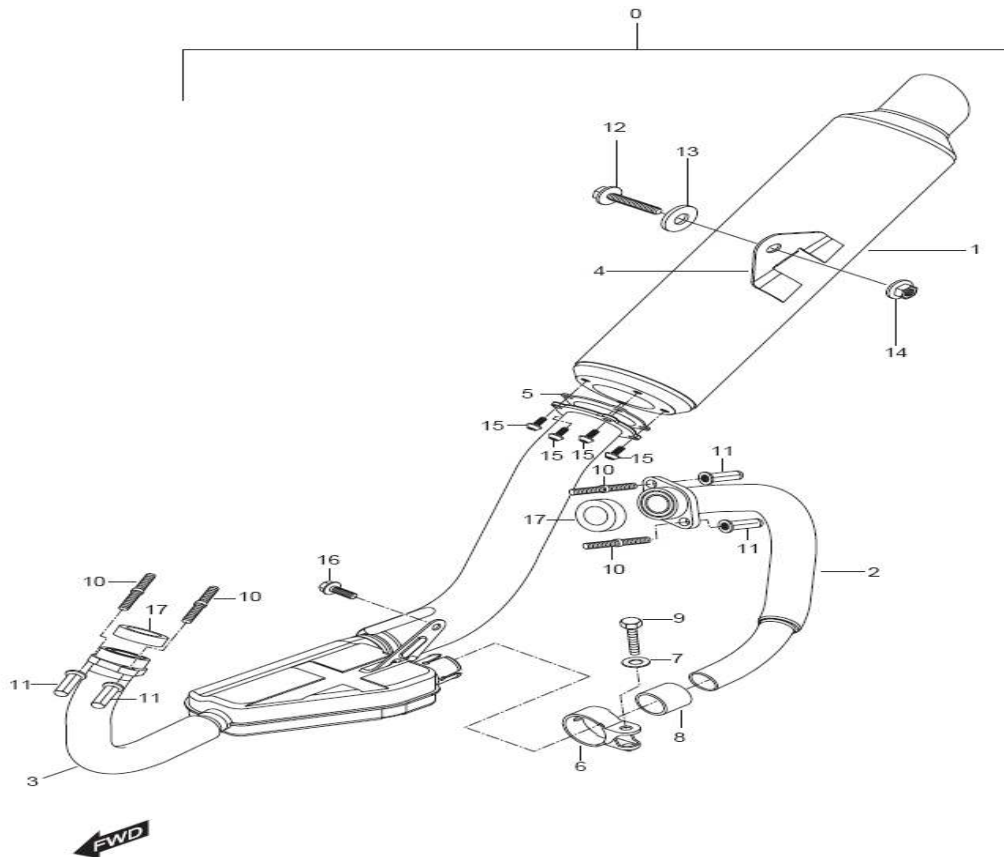

14 MUFFLER

14 MUFFLER

Ref #	Part #	Description	Quantity	Remarks
0	14305HM8105PAH	EXHOSTO COMPLETO VS250R	1	MUFFLER, ASSY
1	14310HM8105PLA	TUBO EXHOSTO VS250R	1	BODY COMP, muffler front
2	14160HM8102PAM	PIPETA (CURVA) EXHOSTO VS250R	1	PIPE COMP, exhaust rear
3	14151HM8103PAM	PIPETA TRASERA EXHOSTO VS250R	1	PIPE COMP, exhaust front
4	14411HM8100	SOPORTE EXOSTO VS250R	1	BRACKET, muffler support
5	14314HM8110	EMPAQUE VS250R	1	GASKET, connector flange
6	14770HG5101PAM	ABRAZADERA PIPETA EXHOSTO VS250R	1	CONNECTOR COMP, exhaust pipe
7	09160-10001	ARANDELA VS250R	1	WASHER, exhaust pipe connector
8	14773HG5100	EMPAQUE CONECTOR EXHOSTO VS250R	1	GASKET, connector exhaust pipe
9	01137-08358	PERNO VS250R	1	BOLT, connector exhaust pipe (M8×35)
10	01421-08258	PERNO VS250R	4	STUD BOLT, exhaust pipe (M8×35)
11	09143H08001	TUERCA VS250R	4	NUT, exhaust pipe (M8)
12	07110-10358	PERNO VS250R	1	BOLT, muffler support
13	09160-10102	ARANDELA VS250R	1	WASHER, muffler support
14	08316-26108	TUERCA VS250R	1	NUT, muffler support rear
15	09119H06002	PERNO VS250R	4	BOLT, connector flange
16	01137-08168	PERNO VS250R	1	BOLT, muffler chamber bracket (M8×16)
17	14181-46E00	EMPAQUE EXOSTO VS250R	2	GASKET, exhaust pipe