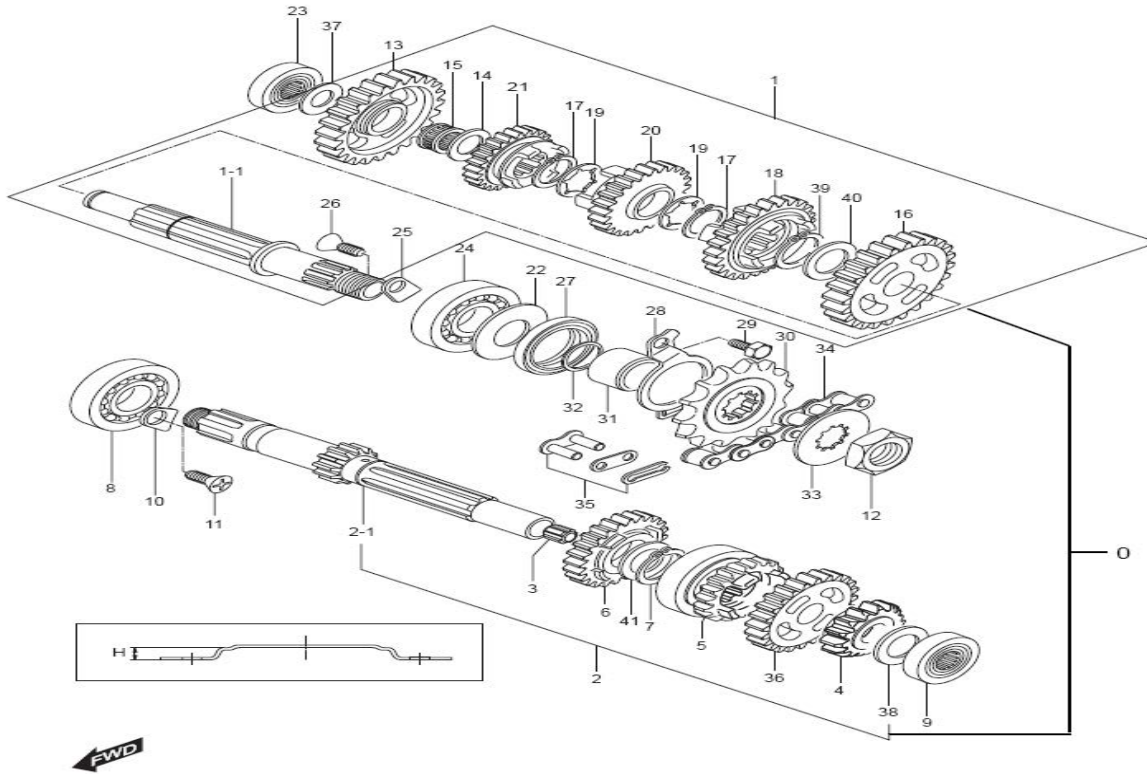

17 TRANSMISSION

17 TRANSMISSION

Ref #	Part #		Description	Quantity	Remarks
0	24200SJ8200HPA	TRANSMISION COMPLETA VS250R	MISSION GEAR SET	1	
1	24130HJ8200HPA	CONJ. EJE SECUNDARIO TRANSMISION VS250R	DRIVE SHAFT ASSY	1	
1-1	24130HJ8201	EJE SECUNDARIO DE TRANSMISION VS250R	SHAFT COMP, drive	1	
2	24121HJ8200HPA	CONJ. EJE PRIMARIO COMPLETO VS250R	SHAFT COMP, counter	1	
2-1	24121HJ8201	#N/A	SHAFT, counter	1	
3	24125-38201	BUJE EJE DE LEVAS VS250R	BUSH, counter shaft	1	
4	24221HJ8201	#N/A	GEAR, 2nd drive	1	
5	24241HJ8200	#N/A	GEAR, 4th drive	1	
6	24251HJ8201	#N/A	GEAR, 5th drive	1	
7	09380H20001	CLIP CIRCULAR VS250R	CIRCLIP, 5th drive gear	1	
8	08110-62050	BALINERA VS250R	BEARING, counter shaft R (#6205)	1	
9	09263H17001	BALINERA VS250R	BEARING, counter shaft L (24×17×18)	1	
10	24741HG5100	SUJETADOR rodamiento oscilador	RETAINER, counter shaft bearing	1	
11	02122-06128	TORNILLO VS250R	SCREW, counter shaft bearing retainer	1	
12	09140-16017	#N/A	NUT, engine sprocket(M21)	1	
13	24311HJ8200	PIÑON 1A. VS250R	GEAR, 1st driven	1	
14	08211-17261	#N/A	THRUST WASHER, 1st driven gear	1	
15	09263H17008	BALINERA PIÑON PRIMARIO VS250R	BEARING, 1st driven gear (24×17×9.8)	2	
16	24320HJ8200	#N/A	GEAR COMP, 2nd driven	1	
17	09380H20001	CLIP CIRCULAR VS250R	CIRCLIP, 4th driven gear	2	
18	24331HJ8200	#N/A	GEAR, 3rd driven	1	
19	09167H18002	#N/A	THRUST WASHER, 4th driven gear	1	
20	24341HJ8200	#N/A	GEAR, 4th driven	1