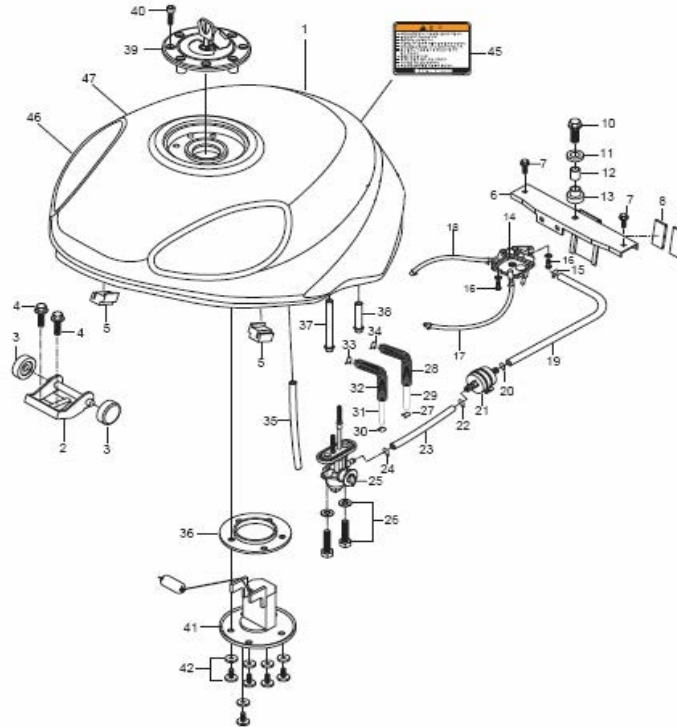

FUEL TANK

FUEL TANK

Ref #	Part #		Description	Quantity	Remarks
1	44110SR91600BK	TANQUE COMPLETO NEGRO VS250R	F/TANK COMP (BLACK)	1	49 STATE
1	44110SR91600DS	TANQUE COMBUSTIBLE PLATA/NEGRO VS250R	F/TANK COMP (SILVER/BLACK)	1	49 STATE
1	44110SR91600WB	TANQUE DE COMBUSTIBLE NEGRO VS250R	F/TANK COMP (BURGUNDY/BLACK)	1	49 STATE
1	44110SR91600DR	TANQUE COMBUSTIBLE ROJO/NEGRO VS250R	F/TANK COMP (RED/BLACK)	1	49 STATE
1~1	44100SR91600BK	TANQUE DE COMBUSTIBLE (NEGRO) VS650R	F/TANK COMP (BLACK)	1	CALIF ONLY
1~1	44100SR91600DS	TANQUE DE COMBUSTIBLE (PLATEADO/NEGRO)	F/TANK COMP (SILVER/BLACK)	1	CALIF ONLY
1~1	44100SR91600WB	TANQUE DE COMBUSTIBLE (BORGOÑA/NEGRO)	F/TANK COMP (BURGUNDY/BLACK)	1	CALIF ONLY
1~1	44100SR91600DR	#N/A	F/TANK COMP (RED/BLACK)	1	CALIF ONLY
2	44520HM8100	SOPORTE DEL. TANQUE VS250R	BRKT COMP, fuel tank front	2	
3	09329-10007	CAUCHO ANTIVIBRANTE TANQUE VS250R	CUSHION, fuel tank front	2	
4	01517-06206	PERNO VS250R	BOLT, fuel tank front brkt	2	
5	09329H28001	CAUCHO ANTIVIBRANTE LATERAL TANQUE VS250R	CUSHION, fuel tank side	2	
6	44530HM8100	SOPORTE TRAS. TANQUE VS250R	BRKT COMP, fuel tank RR	2	
7	01517-06206	PERNO VS250R	BOLT, fuel tank RR brkt	1	
8	44613HE7100	CAUCHO VS250R	CUSHION, fuel tank RR brkt & battery	1	
9	44218HF4500	CAUCHO VS250R	CUSHION, fuel tank RR brkt & battery	1	
10	09116H08078	PERNO VS250R	BOLT, fuel tank RR	1	
11	09320-14013	CAUCHO VS250R	CUSHION, fuel tank RR up	1	
12	09180H08007	#N/A	SPACER, fuel tank RR cushion	1	
13	09320H10020	#N/A	CUSHION, fuel tank RR lower	1	
14	15100HG5100	BOMBA DE GASOLINA VS250R	PUMP ASSY, fuel	1	
15	09401H11401	CLIP VS250R	CLIP, strainer outlet No.2	1	
16	02112-06168	TORNILLO VS250R	SCREW, fuel pump	2	
17	44199HF1600	MANGUERA VACUUM VS250R	HOSE, fuel pump vacuum	1	
18	15831HG2602	MANGUERA BOMBA 1 VS250R	HOSE, fuel pump No.1	1	
19	44199HM8100	MANGUERA L118 VS250R	HOSE, strainer outlet (L=118)	1	
20	09401-10401	CLIP VS250R	CLIP, strainer outlet No.2	1