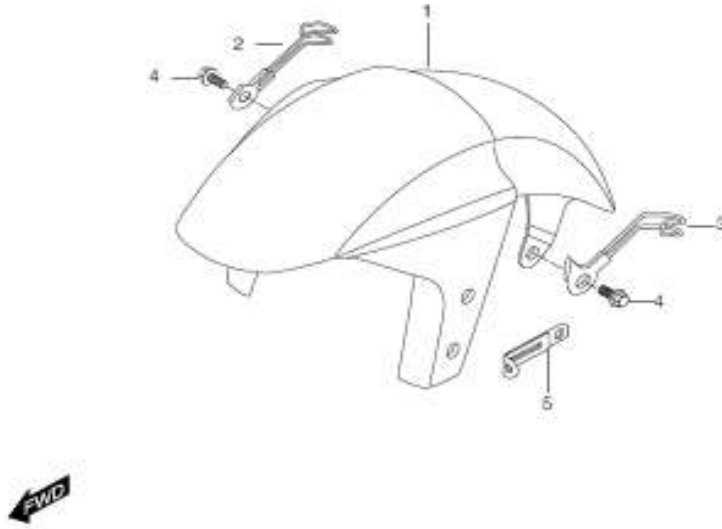

FRONT FENDER

FRONT FENDER

Ref #	Part #		Description	Quantity	Remarks
1	53110HM81800BK	GUARDABARRO DEL. NEGRO VS250R	FENDER, front (BLACK)	1	
2	51811HM8101PAM	CUBIERTA FAROLA DELANTERA VS250R	CLAMP COMP, front brake hose R	1	
3	51550HM8100	ABRAZADERA MANGUERA FRENO DEL. IZQ. V	CLAMP COMP, front brake hose L	1	
4	51540HM8100PLA	PERNO VS250R	BOLT, front brake hose clamp R/L	2	
5	51530HM8100PLA	ABRAZADERA SENSOR VELOC. VS250R	CLAMP, speed sensor	1