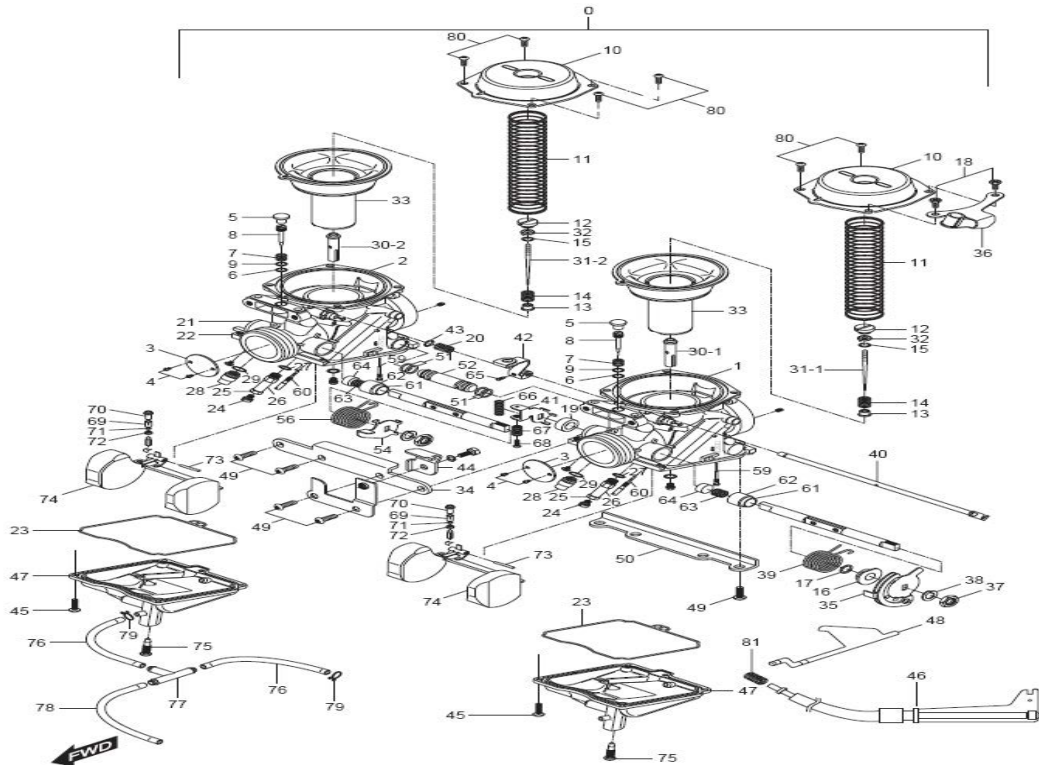

12 CARBURETOR ASSY

12 CARBURETOR ASSY

Ref #	Part #		Description	Quantity	Remarks
0	13200HM8101	CARBURADOR COMPLETO VS250R	CARBURETOR ASSY	1	
3	13303HG5100	VALVULA DE ACELERACION VS250R	THROTTLE VALVE	2	
4	13304HG5100	TORNILLO VS250R	SCREW	4	
6	13306HG5100	ORING VS250R	O-RING	2	
7	13307HG5100	RESORTE VS250R	SPRING (CO)	2	
9	13309HG5100	ARANDELA VS250R	WASHER	2	
10	13310HG5100	TAPA DEL DIAFRAGMA VS250R	DIAPHRAGM COVER	2	
11	13311HG5100	RESORTE VS250R	SPRING (CO)	2	
12	13312HG5100	TORNILLO VS250R	SCREW	2	
14	13314HG5100	RESORTE VS250R	SPRING (CO)	2	
15	13315HG5100	ORING VS250R	E-RING	2	
18	13318HG5100	PERNO VS250R	BOLT	2	
20	13320HG5100	RESORTE VS250R	SPRING (CO)	1	
22	13322HG5100	EJE INT. CARBURADOR VS250R	SHAFT ASSY	1	
23	13323HG5100	ORING VS250R	O-RING	2	
24-1	13324HM8100	CHICLER VS250R	MAIN JET	1	
24-2	13325HM8100	CHICLER VS250R	MAIN JET	1