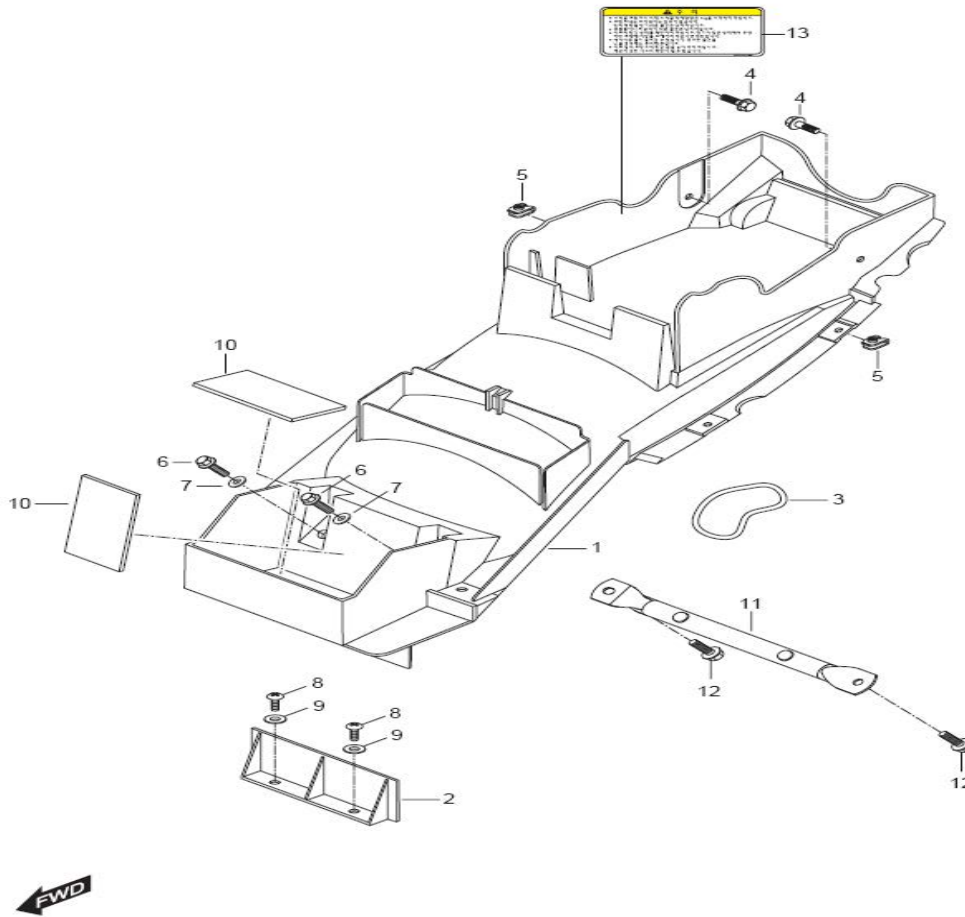

REAR FENDER, INNER

REAR FENDER, INNER

Ref #	Part #	Description	Quantity	Remarks
1	63112HM810412A	GUARDABARRO TRASERO PARTE FRONTAL	1	FENDER, rear front
2	63113HM810112A	GUARDABARRO TRASERO INFERIOR VS250R	1	FENDER, rear lower
3	09280-63003	BANDA HERRAMIENTAS VS250R	1	BAND, tool
4	09111H06066	PERNO VS250R	2	BOLT, rr fender ft up
5	09148-05039	TUERCA VS250R	2	NUT, rr fender ft
6	01517-06206	PERNO VS250R	2	BOLT, rr fender ft & frame side tube
7	09169-06032	ARANDELA VS250R	2	WASHER, rr fender ft & frame side tube
8	02142-06166	TORNILLO VS250R	2	SCREW, rr fender lower
9	09169-06032	ARANDELA VS250R	2	WASHER, rr fender lower
10	41589HG5900	#N/A	2	CUSHION, rr fender ft & battery(100x 55x4)
11	63120HM810103P	#N/A	1	TUBE COMP, RR fender FT & frm side
11~1	63120HN9150120	#N/A	1	TUBE COMP, RR fender FT & frm side
12	01517-08168	PERNO VS250R	2	BOLT, frm side tube
13	68350HM8150PL	CALCOMANIA PRECAUCION VS250R	1	LABEL, caution NO,1