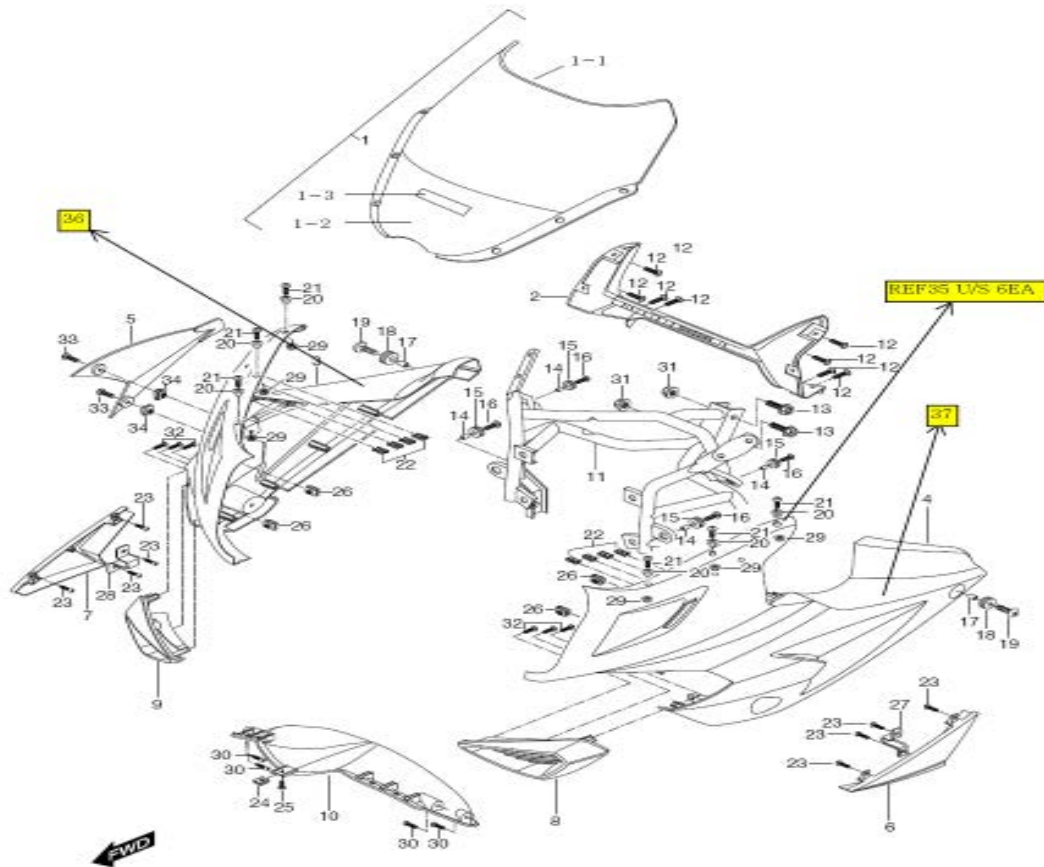

COW'G BODY

COW'G BODY

Ref #	Part #	Description	Quantity	Remarks
11	94510HP9202	SOPORTE CARENAJES VS250R	1	BRACE, cowling
12	03241-05125	TORNILLO VS250R	8	BOLT, meter panel & body side cow R/L
13	09103H08254	PERNO VS250R	2	BOLT, brace comp & frame head pipe
14	09180H06208	ESPACIADOR VS250R	4	SPACER, body side cow R/L & brace comp
15	09320-09034	CAUCHO VS250R	4	CUSHION, body side cow R/L & brace comp
16	09116-06143	PERNO VS250R	4	BOLT, body side COW'G R/L & brace comp
17	09180H06208	ESPACIADOR VS250R	2	SPACER, body side COW'G R/L & frame
18	09320-09016	CAUCHO VS250R	2	CUSHION, body side COW'G R/L & frame
19	09136-06113	PERNO VS250R	4	BOLT, body side COW'G R/L & frame
20	09320-07012	CAUCHO VS250R	6	CUSHION, windscreen & body side COW'G up
21	09106H05150	PERNO VS250R	6	BOLT, windscreen & body side COW'G up
22	09148-05004	TUERCA VS250R	8	NUT, body side COW'G R/L & meter panel
23	03241-05106	TORNILLO VS250R	8	SCREW, side COW'G & lower COW'G
24	09148-05004	TUERCA VS250R	1	NUT, lower COW'G ctr & body side COW'G R/L
25	03241-05125	TORNILLO VS250R	1	SCREW, lower COW'G ctr & body side COW'G R/L
26	09148-06020	TUERCA VS250R	4	NUT, body side COW'G R/L & brace comp
29	08316-26055	TUERCA VS250R	6	NUT, windscreen & body side COW'G up
30	03211-05166	TORNILLO VS250R	4	SCREW, lower COW'G & body side COW'G R/L
31	08313-11088	TUERCA VS250R	2	NUT, brace comp & frame head pipe
32	03241-04128	TORNILLO VS250R	6	SCREW, body side cowling & air duct COW'G
33	09106H06150	PERNO VS250R	2	BOLT
34	09148-06020	TUERCA VS250R	2	NUT
35	09169-05018	ARANDELA VS250R	6	WASHER, Windscreen
36	94454HP9400	CAUCHO ANTIVIBRANTE DER. VS250R	1	CUSHION, Upper Cowling R
37	94455HP9400	CAUCHO ANTIVIBRANTE IZQ. VS250R	1	CUSHION, Upper Cowling L