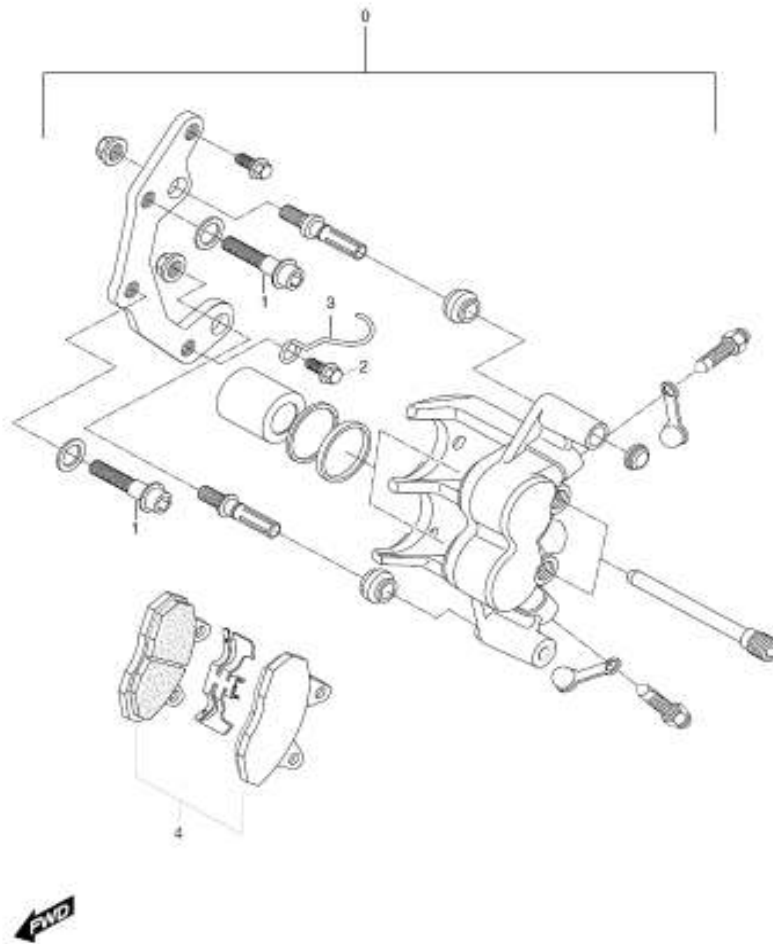

CALIPER LH

CALIPER LH

Ref #	Part #	Description	Quantity	Remarks
0	59300HP9500	CALIPER COMPLETO COJ. VS250R	1	□KM4MJ51E161100662
0-1	59300HN9100	CALIPER VS250R	1	KM4MJ51E161100663 □
1	07120-08308	PERNO VS250R	2	
2	01514-06106	PERNO VS250R	1	
3	59266HN9100	GUIA CABLE VELOCIMETRO VS250R	1	
4	59301HP9500	JGO. PASTILLAS DE FRENO VS250R	1	
4-1	59300HG5800	JGO. PASTILLAS DE FRENO VS250R	1