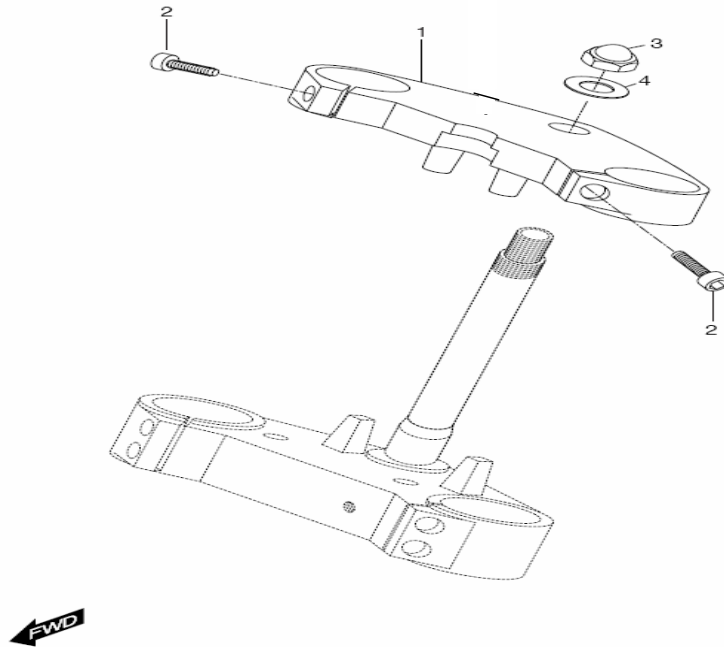

STEERING HEAD

STEERING HEAD

Ref #	Part #		Description	Quantity	Remarks
1	51311HP940003P	SOPORTE DE DIRECCION VS250R	BRACKET, front fork upper	1	
2	07110-08258	PERNO VS250R	BOLT, front fork upper bracket	2	
3	09159H22002	TUERCA VS250R	NUT, str upper	1	
4	09160H22032	ARANDELA VS250R	WASHER, str upper	1