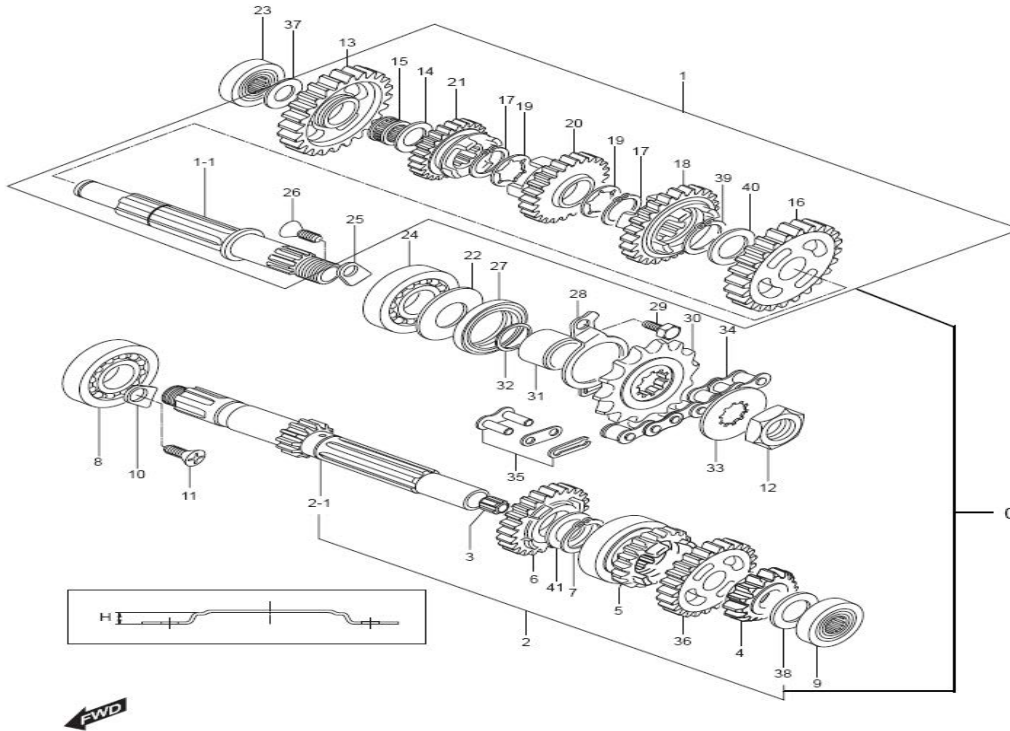

TRANSMISSION

TRANSMISSION

Ref #	Part #		Description	Quantity	Remarks
21	24351HJ8202	#N/A	GEAR, 5th driven	1	
22	24359-05200	ARANDELA VS250R	WASHER, oil sealing	1	☐KM4MJ51E061100474
22-1	09160H20011	ARANDELA VS250R	WASHER, oil sealing	1	KM4MJ51E061100475 ☐
23	09263H17007	BALINERA VS250R	BEARING, drive shaft R	1	
24	09262H22016	BALINERA VS250R	BEARING, drive shaft L (22× 56×16)	1	
25	24741HG5100	SUJETADOR rodamiento oscilador	RETAINER, drive shaft bearing	1	
26	02122-06128	TORNILLO VS250R	SCREW, drive shaft bearing retainer (M6×12)	1	
27	09283-27010	RETENEDOR VS250R	OIL SEAL, drive shaft (40×6)	1	
28	24751HG5102	#N/A	RETAINER, drive shaft oil seal	1	
29	01107-06106	PERNO VS250R	BOLT, drive shaft oil seal retainer (M6×10)	2	
30	27510HJ8200	PIÑON DE SALIDA 14T VS250R	SPROCKET COMP, engine 14T (#520)	1	
31	27531HJ8200	#N/A	SPACER, engine sprocket	1	☐KM4MJ51E061100474
31-1	27531HJ8201	#N/A	SPACER, engine sprocket	1	KM4MJ51E061100475 ☐
32	09280-19005	ORING VS250R	O-RING, engine sprocket (29×2.4)	1	
33	09167-20006	#N/A	LOCK WASHER, engine sprocket	1	
34	27600HM8100	CADENA 520 X 112 VS250R	CHAIN ASSY, drive (#520) 112 Link	1	
35	27620H93B00	#N/A	.JOINT, chain	1	Not for Sale
36	24230HJ8200	#N/A	GEAR COMP, 3rd drive	1	
37	08211-17301	ARANDELA VS250R	WASHER, drive shaft thrust	1	
38	08211-17301	ARANDELA VS250R	WASHER, counter shaft thrust	1	
39	09380H20001	CLIP CIRCULAR VS250R	CIRCLIP, 2nd driven gear	1	
40	08211-22281	ARANDELA VS250R	WASHER, 2nd driven gear	1	
41	08211-22281	ARANDELA VS250R	WASHER, 5th drive gear thrust	1