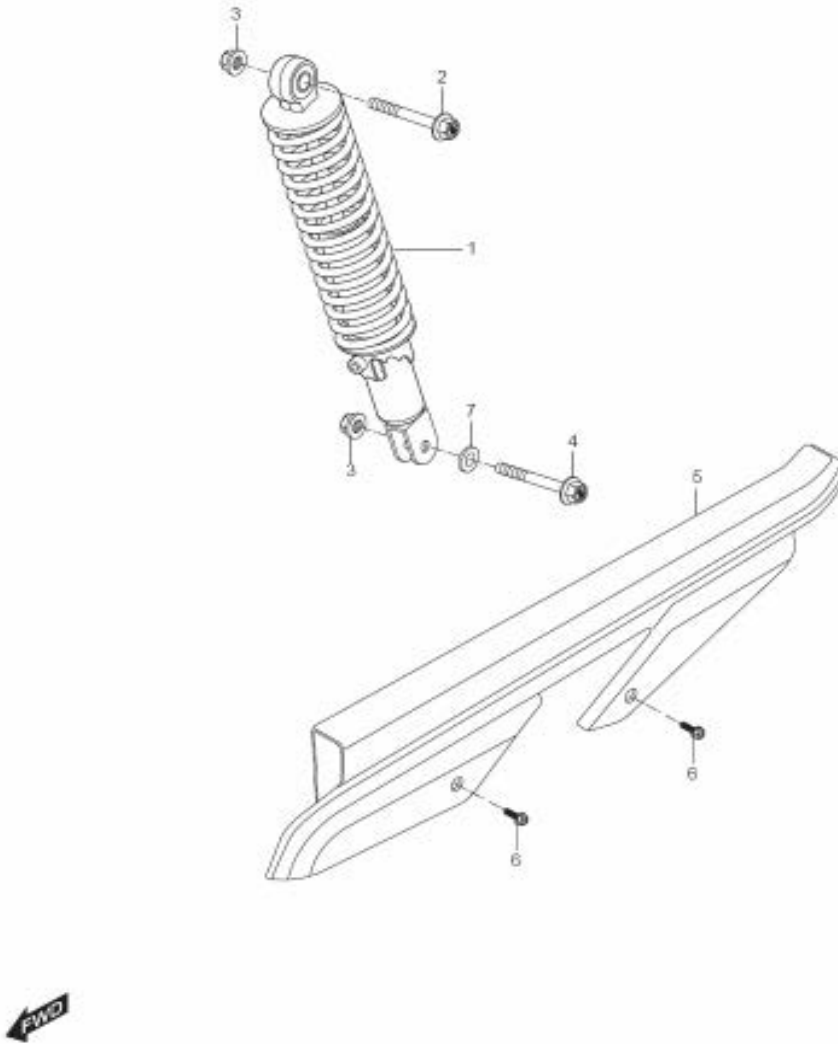

REAR SHOCK ABSORBER

REAR SHOCK ABSORBER

Ref #	Part #		Description	Quantity	Remarks
1	62100HR8300	#N/A	SHOCK ABSORBER ASSY, rear	1	
2	09103H10101	PERNO VS250R	BOLT, rear shock absorber upper	1	
3	08319-31108	TUERCA VS250R	NUT, rear shock absorber upper	2	
4	09103H10101	PERNO VS250R	BOLT, rear shock absorber lower	1	
5	61310HM8102	GUARDACADENA VS250R	CASE COMP, chain	1	
6	09111H06066	PERNO VS250R	BOLT, chain case	2	
7	09160-10001	ARANDELA VS250R	WASHER, rear shock absorber lower	1	
8		#N/A	LABEL NOISE TEST	1	KM4MJ51EX61100001~