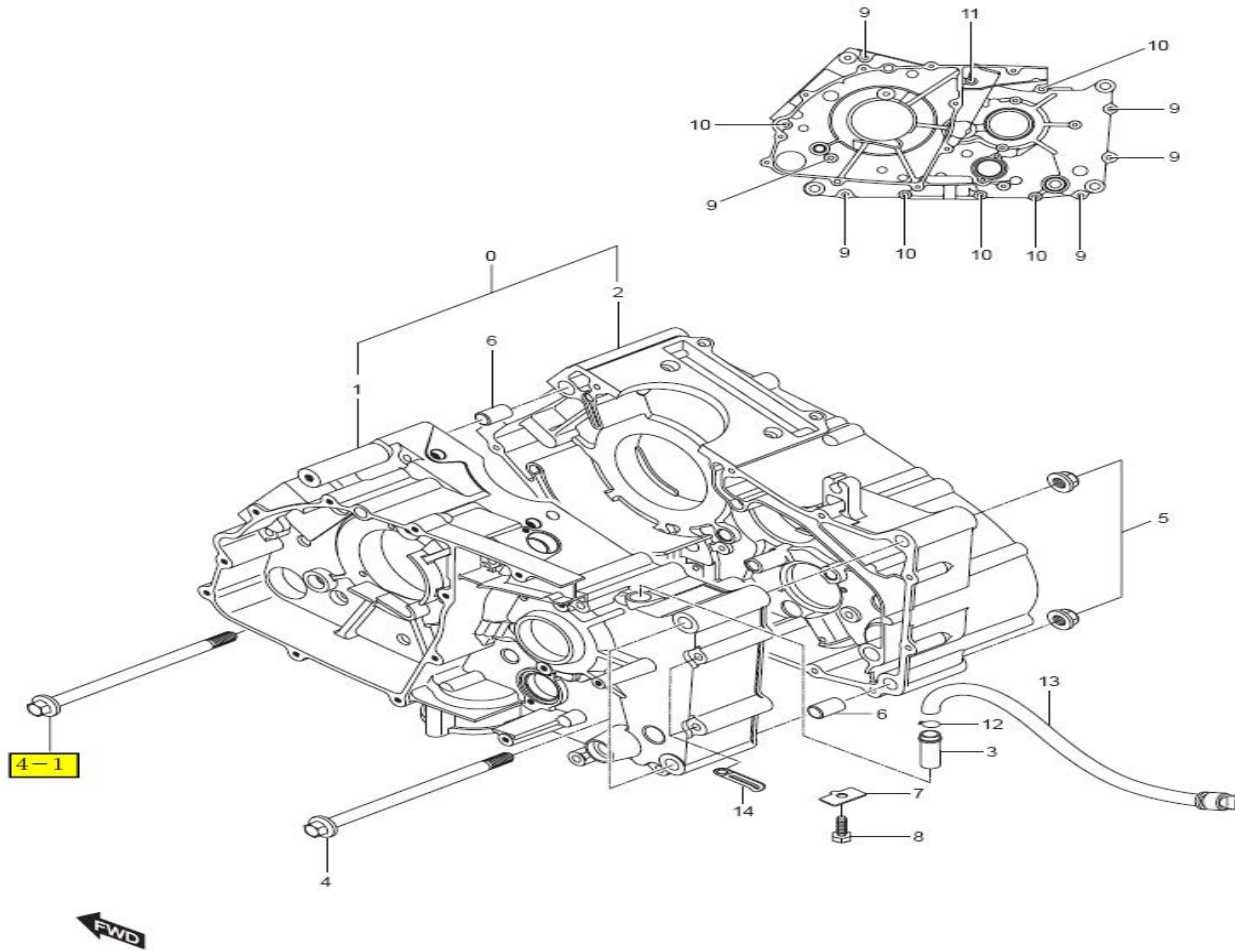

05 CRANKCASE

CRANKCASE

Ref #	Part #		Description	Quantity	Remarks
0	11300HM8100HPA	CONJUNTO CARCAZAS DE MOTOR VS250R	CRANKCASE ASSY	1	
1	11320HM8100PCC	CARCAZA MOTOR IZQ. VS250R	CRANKCASE COMP, L	1	
2	11310HM8100PCC	CARCAZA MOTOR DER. VS250R	CRANKCASE COMP, R	1	
3	09364-12001	UNION MANGUERA VS250R	UNION, breather hose	1	
4	09103H10022	PERNO VS250R	BOLT, frame & engine (L=110)	3	
4-1	09103H10099	PERNO VS250R	BOLT, FM & E/G FT	1	
5	08319-31108	TUERCA VS250R	NUT, frame & engine (M10)	3	
6	04213-13189	PIN GUIA VS250R	PIN, crankcase knock	2	
7	11319-05200	PLATINA VS250R	PLATE, oil gallery plug	1	
8	01107-06106	PERNO VS250R	BOLT, oil gallery plug plate (M6×10)	1	
9	01547-06558	PERNO VS250R	BOLT, crankcase (M6×55)	6	
10	01547-06808	PERNO VS250R	BOLT, crankcase (M6×80)	5	
11	02112-06908	TORNILLO VS250R	SCREW, crankcase (M6×90)	1	
12	09401-14301	CLIP VS250R	CLIP, breather drain cap	1	
13	13870H29B00	MANGUERA DRENAJE VS250R	CAP COMP, breather drain	1	
14	09404-06404	ABRAZADERA CARTER VS250R	CLAMP, crankcase	2