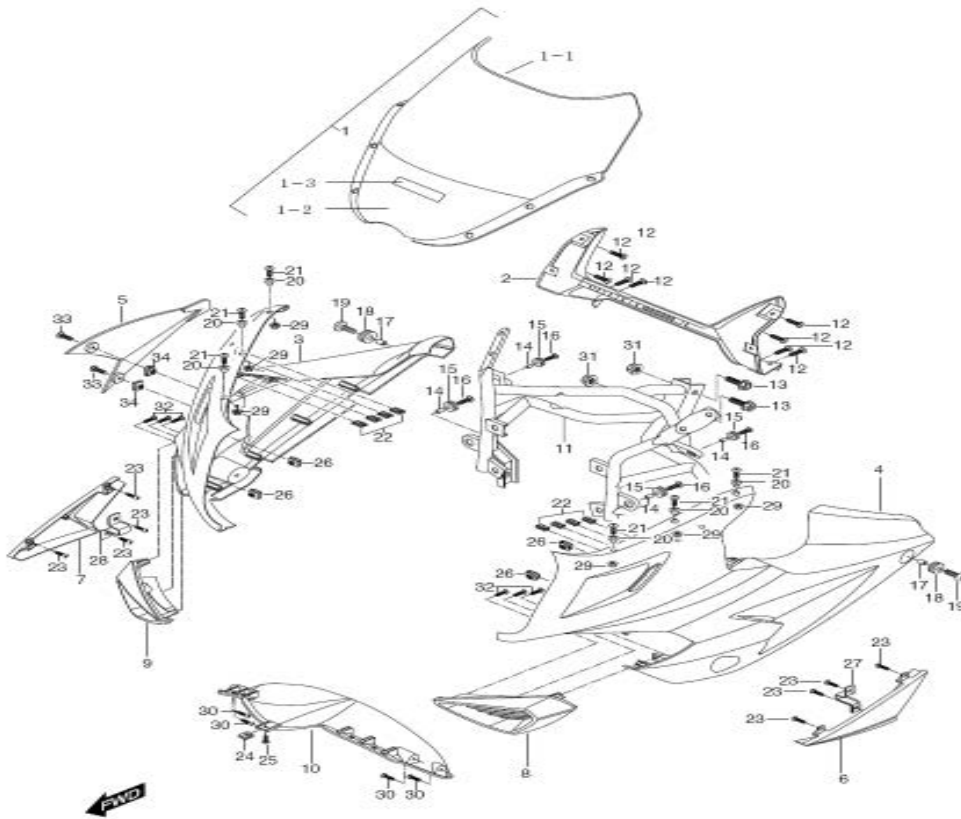

COW'G BODY

COW'G BODY

Ref #	Part #	Description	Quantity	Remarks
1	94611HP9203HPA	PARABRISAS VS250R	1	WINDSCREEN ASSY (COLOR :LIQUID)
	94601HP9202HPA	PARABRISAS VS250R	1	WIND SCREEN ASSY (COLOR : TONED)
1-1	94611HP9203	PARABRISAS VS250R	1	WINDSCREEN
1-2	68500HP9200	CALCOMANÍA PARABRISAS VS650R/S	1	TAPE, WINDSCREEN
1-3		#N/A	1	EMBLEM, LEG SHIELD FRONT not used
2	94641HP9200	#N/A	1	PANEL, meter
3	94411HP92020BK	CARENAJE LAT. DER. NEGRO VS250R	1	COW'G, body side R (BLACK)
3	94411HP92020DS	CAREBAJE LAT. DER. PLATA/NEGRO VS250R	1	COW'G, body side R (SILVER/BLACK)
3	94411HP92020WB	CARENAJE LAT. DER. NEGRO/ VS250R	1	COW'G, body side R (BURGUNDY/BLACK)
3	94411HP92020DR	CARENAJE LAT. DER. ROJO/NEGRO VS250R	1	COW'G, body side R (RED/BLACK)
4	94421HP92020BK	CARENAJE LAT. IZQ. NEGRO VS250R	1	COW'G, body side L (BLACK)
4	94421HP92020DS	CARENAJE LAT. IZQ. PLATA/NEGRO VS250R	1	COW'G, body side L (SILVER/BLACK)
4	94421HP92020WB	CARENAJE LAT. IZQ. VS250R	1	COW'G, body side L (BURGUNDY/BLACK)
4	94421HP92020DR	CARENAJE LAT. IZQ. ROJO/NEGRO VS250R	1	COW'G, body side L (RED/BLACK)
5	94431HP92000BK	CARENAJE DER. INTERNO NEGRO VS250R	1	COW'G, body side R inner (BLACK)
5	94431HP92000DS	CARENAJE DER. INTERNO PLATA/NEGRO VS250R	1	COW'G, body side R inner (SILVER/BLACK)
5	94431HP92000WB	CARENAJE DER. INTERNO /NEGRO VS250R	1	COW'G, body side R inner (BURGUNDY/BLACK)
5	94431HP92000DR	CARENAJE DER. INTERNO ROJO/NEGRO VS250R	1	COW'G, body side R inner (RED/BLACK)
8	94671HP9200121	REJILLA AIRE IZQ. VS250R	1	COW'G, air duct L
9	94661HP9200121	REJILLA AIRE DER. VS250R	1	COW'G, air duct R
10	94441HP92000BK	PROTECTOR CENTRAL INF. NEGRO VS250R	1	COW'G, body center lower (BLACK)
10	94441HP92000DS	PROTECTOR CENTRAL INF. PLATA/NEGRO VS250R	1	COW'G, body center lower (SILVER/BLACK)
10	94441HP92000WB	PROTECTOR CENTRAL INF. /NEGRO VS250R	1	COW'G, body center lower (BURGUNDY/BLACK)
10	94441HP92000DR	PROTECTOR CENTRAL INF. ROJO/NEGRO VS250R	1	COW'G, body center lower (RED/BLACK)