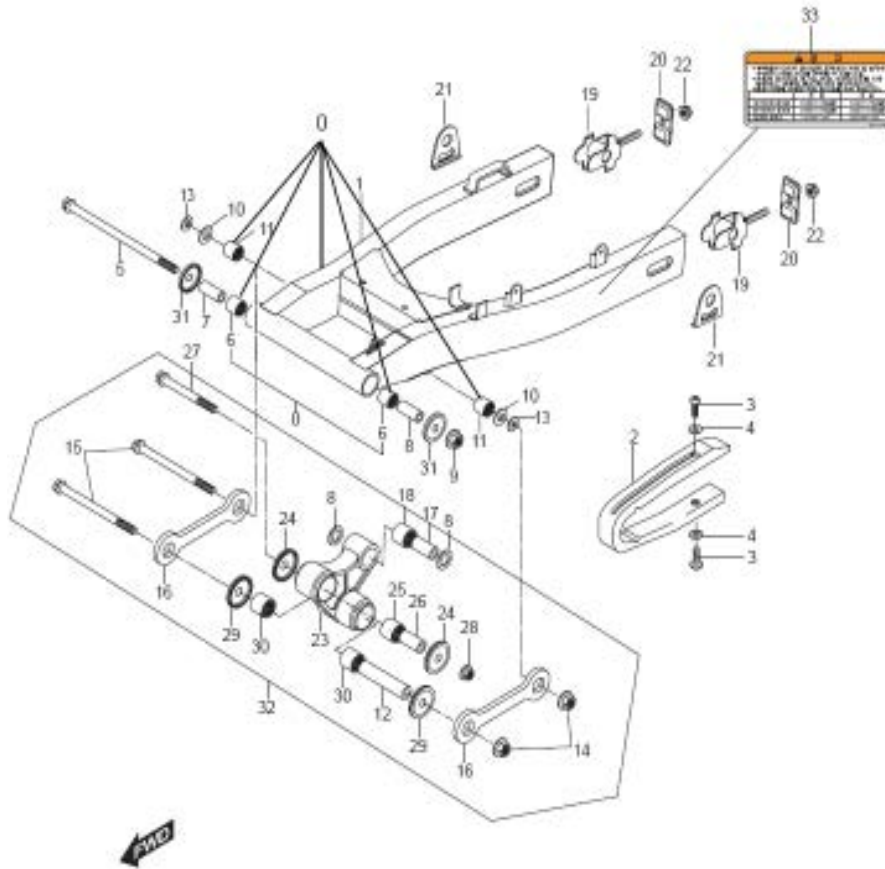

SWING ARM

SWING ARM

Ref #	Part #	Description	Quantity	Remarks
27	09103H12046	PERNO VS250R	1	BOLT, rear cushion lever front
28	08319-31128	TUERCA SUPERIOR PASADOR AMORTIGUAD	1	NUT, rear cushion lever front
29	09284H32001	#N/A	2	SEAL, rear cushion lever center
30	09263H20003	BALINERA VS250R	2	BEARING, rear cushion lever center
31	61262-45002	TAPA PIVOTE TIJERA TRASERA VS250R	2	COVER, rear swing arm pivot
32	62611HG5800HPA	BARRA CAUCHO ANTIVIBRANTE TRASERO VS	1	LEVER ASSY, rear cushion
33	68320HM8150PL	#N/A	1	LABEL, chain case