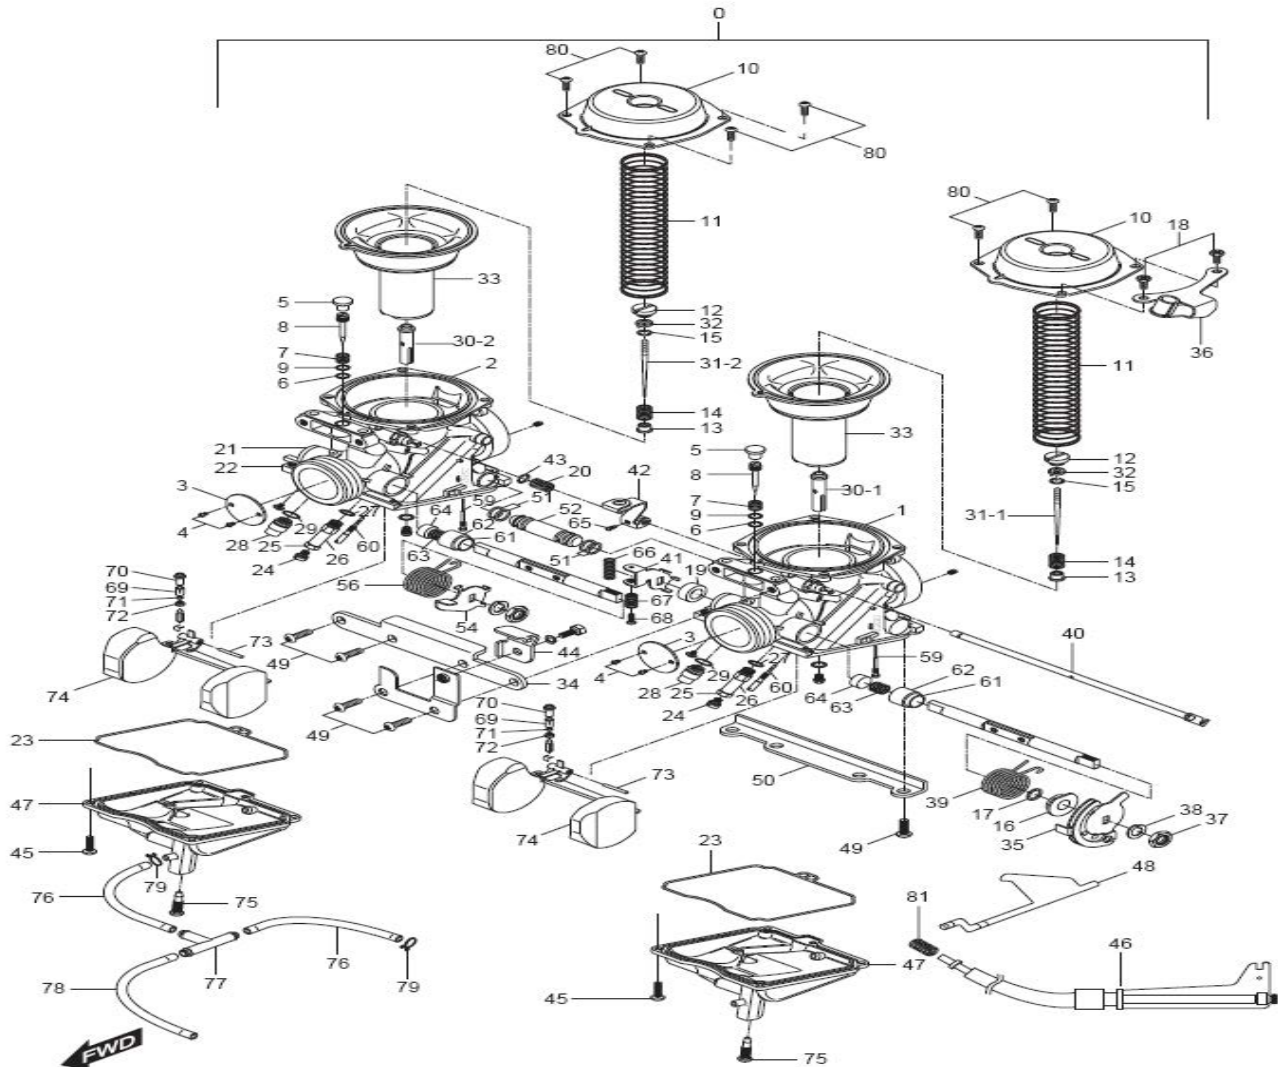

12 CARBURETOR ASSY

12 CARBURETOR ASSY

Ref #	Part #	Description	Quantity	Remarks
26	13327HG5100	SOPORTE VS250R	2	HOLDER
27	13328HG5100	ARANDELA VS250R	2	WASHER
28	13329HG5100	TORNILLO VS250R	2	SCREW
29	13330HG5100	ARANDELA VS250R	2	WASHER
30-1	13331HM8100	AGUJA DE LA CORTINA CARBURADOR VS250	1	NEEDLE (JET AB) (NJ)
30-2	13332HM8100	CANASTILLA VS250R	1	NEEDLE (JET AB) (NJ)
31-1	13333HM8100	CHICLER CARBURADOR VS250R	1	JET NEEDLE (JN)
38	13343HG5100	ARANDELA VS250R	1	WASHER
39	13344HG5100	RESORTE VS250R	1	SPRING (CO)
42	13347HG5100	LEVA DE STARTER VS250R	1	STARTER LEVER
45	13350HG5100	TORNILLO VS250R	8	SCREW
46	13351HG5100	TORNILLO AJUSTE DEL CARBURADOR VS250	1	ADJUST SCREW ASSY
47	13352HG5100	CUBETA FLOTADOR CARBURADOR VS250R	2	FLOAT BODY ASSY
49	13354HG5100	TORNILLO VS250R	8	SCREW
50	13355HG5100	#N/A	1	PLATE