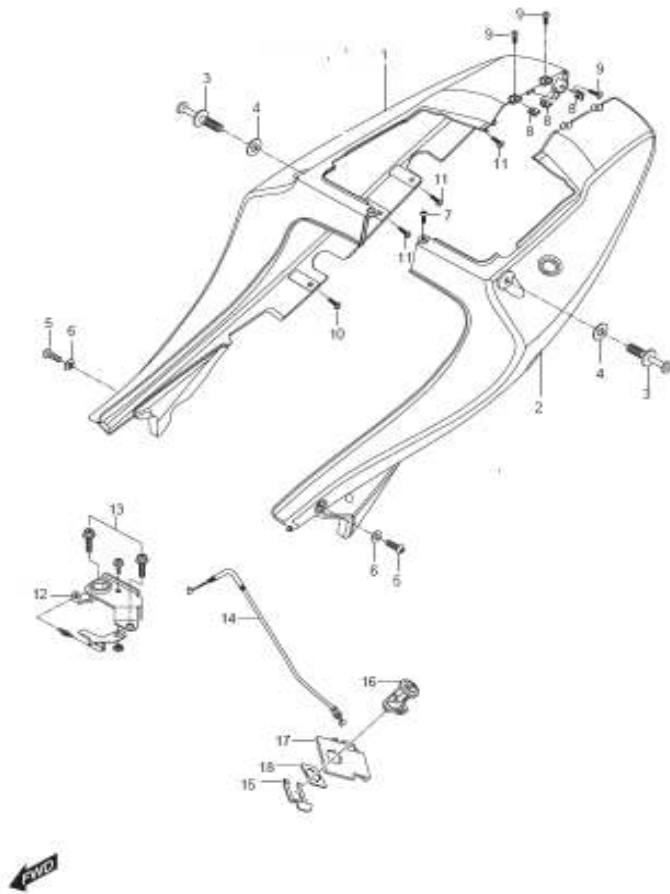

SIDE COVER

SIDE COVER

Ref #	Part #		Description	Quantity	Remarks
1	47110HR91600BK	TAPA LATERAL DER. NEGRA VS250R	COVER, side R Color (BLACK)	1	w/ gray sticker
2	47210HR91600BK	TAPA LATERAL IZQ. NEGRA VS250R	COVER, side L Color (BLACK)	1	w/ gray sticker
3	47113HM8101	PERNO VS250R	BOLT, luggage support	2	
3-1	47115HN9100	PERNO VS250R	CAP, LUGG SUPPORT BOLT	2	
4	08322-11088	ARANDELA VS250R	WASHER, luggage bolt & frm side	2	
5	02142-06166	TORNILLO VS250R	SCREW, frm side front	2	
6	09169-06032	ARANDELA VS250R	WASHER, frm side front	2	
7	02142-06166	TORNILLO VS250R	SCREW, frm side center	1	
8	09148-05004	TUERCA VS250R	NUT, frm side rear up	3	
9	03241-05125	TORNILLO VS250R	SCREW, frm side rear up	3	
10	02142-06206	TORNILLO VS250R	SCREW, frm side low & frm	2	
11	02142-05166	TORNILLO VS250R	SCREW, frm side low & rear fender	6	
12	45220HM8100	SEGURO ASIENTO VS250R	LOCK ASSY, seat striker rear	1	
13	02122-06308	PERNO VS250R	BOLT, seat striker (M6X16)	2	
14	45280-35C00	GUAYA SEGURO ASIENTO VS250R	CABLE ASSY, seat lock	1	
15	92414HF4500	SEGURO GUÍA ASIENTO VS650R/S	LOCK, key set	1	
16	45700HG2630	SEGURO ASIENTO VS650R/S	LOCK ASSY, seat	1	
17	45381HG2601	GUÍA GUAYA DE SEGURO ASIENTO VS650R/S	GUIDE, seat lock cable	1	
18	92413HF4501	ARANDELA GUÍA DE SEGURO ASIENTO VS650R/S	WASHER, side cover	1