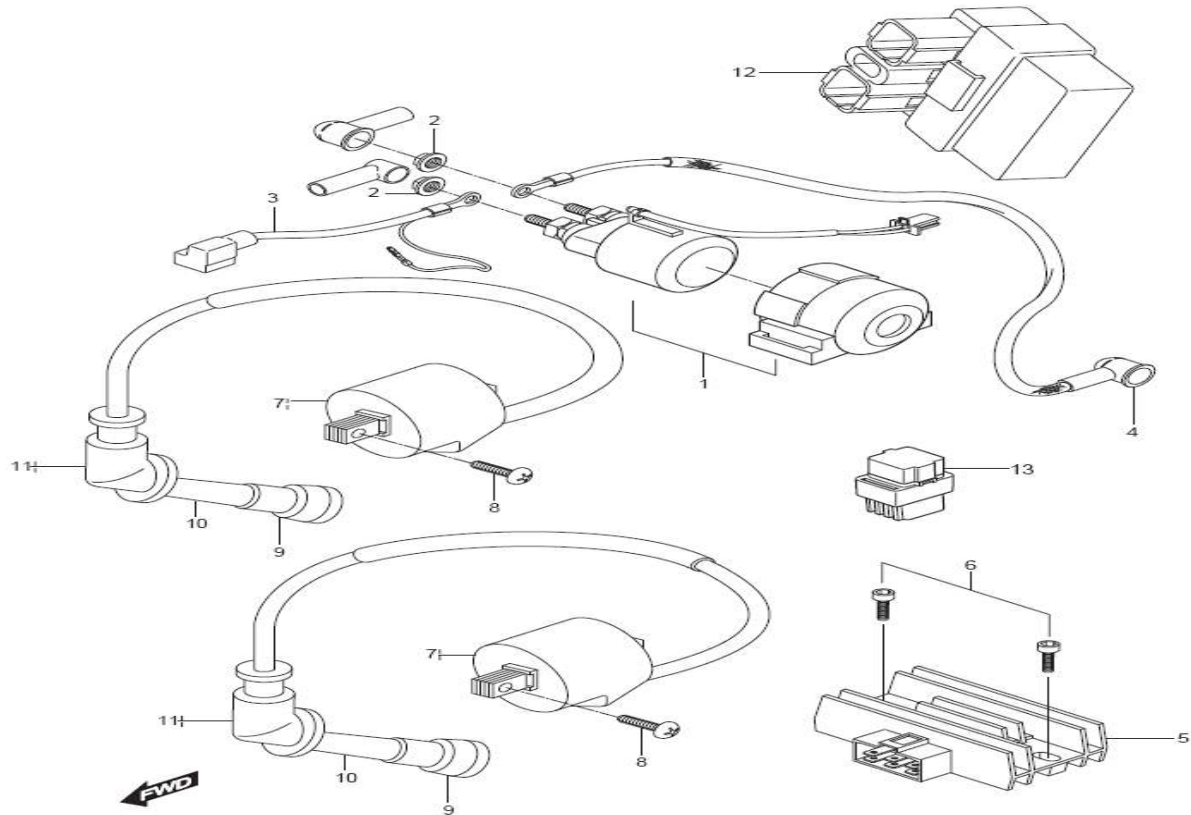

23 ELECTRICAL

23 ELECTRICAL

Ref #	Part #		Description	Quantity	Remarks
1	31800HG5100	RELEE DE ARRANQUE VS250R	RELAY ASSY, starting motor	1	
2	08316-26066	TUERCA VS250R	NUT, starter motor relay terminal	2	
3	33840HM8101	#N/A	LEAD WIRE, battery plus (+)	1	
4	33850HM8100	CABLE MOTOR ARRANQUE VS250R	LEAD WIRE, starter motor	1	
5	32800H01413	REGULADOR VS250R	RECTIFIER regulator ASSY	1	
6	07110-06208	PERNO VS250R	BOLT, rectifier	2	
7	33410HM8100	BOBINA ALTA VS250R	COIL ASSY, ignition	2	
8	09128-06035	PERNO LLAVE DE PASO BOMBA DE COMBUS	BOLT, ignition coil (M6× 20)	2	
9	33541-23E01	CAPUCHON DE BUJIA #1 VS250R	SEAL, spark plug	2	
10	33510-05C01	CAPUCHON DE BUJIA#2 VS250R	CAP, spark plug	2	
11	33542-24D00	CAPUCHON DE BUJIA#3 VS250R	SEAL, high tension cord	2	
12	32900HM8153	CDI VS250R	CDI UNIT	1	
13	38740HM5401	RELEE BOMBA GASOLINA VS250R	RELAY ASSY, fuel pump	1