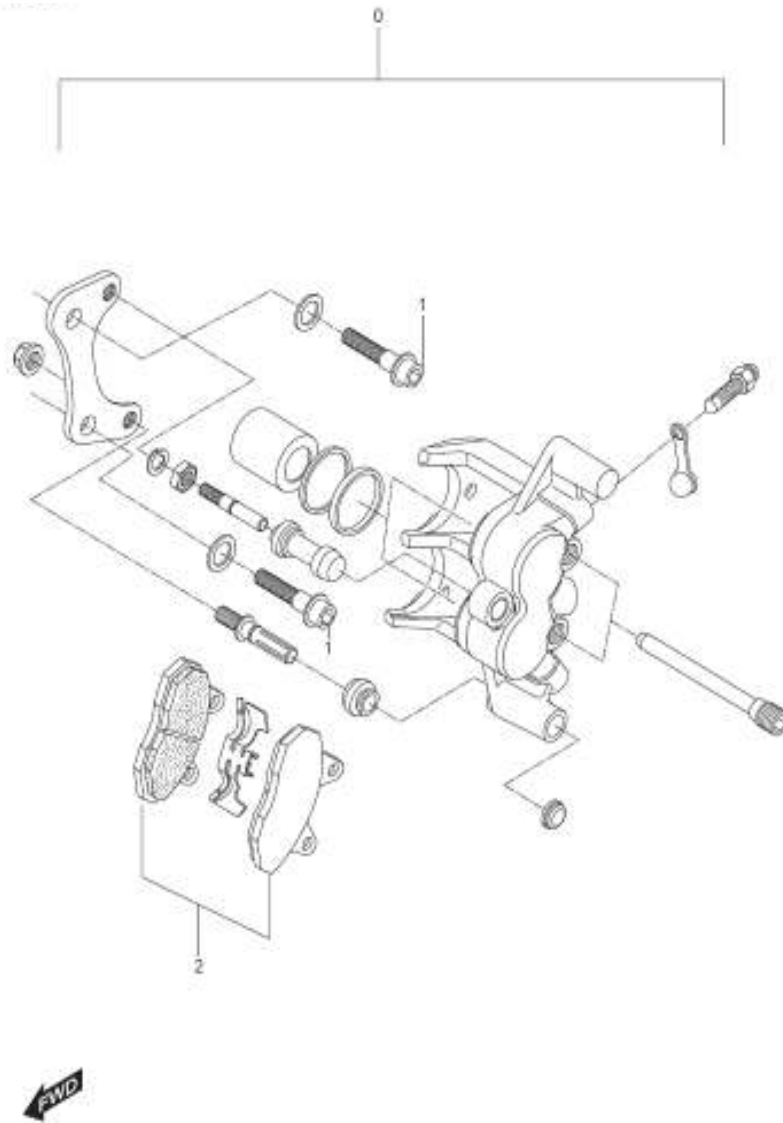

REAR CALIPER

REAR CALIPER

Ref #	Part #		Description	Quantity	Remarks
0	69300HP9500	CALIPER TRASERO VS250R	CALIPER ASSY, rear	1	□KM4MJ51E161100662
0-1	69300HN9102	CÁLIPER FRENO TRASERO VS650R/S	CALIPER ASSY, rear	1	KM4MJ51E161100663 □
1	09103H08254	PERNO VS250R	BOLT, caliper	2	
2	59301HP9500	JGO. PASTILLAS DE FRENO VS250R	PAD SET	1