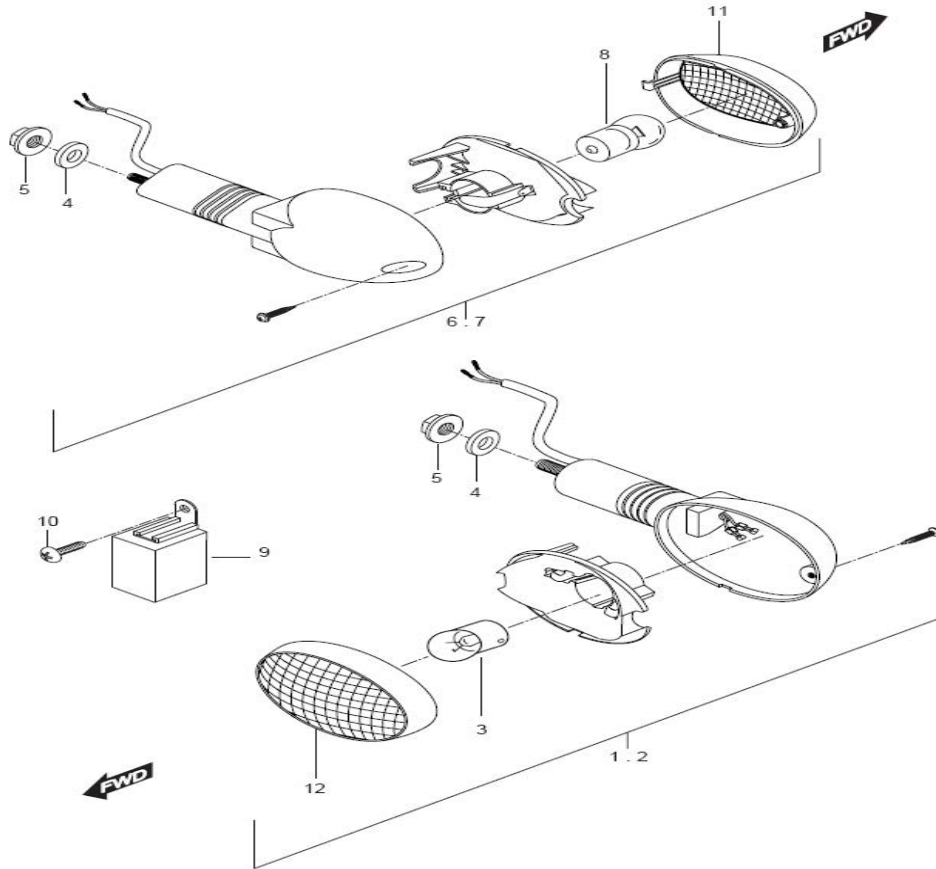

28 FRONT TURN SIGNAL LAMP

28 FRONT TURN SIGNAL LAMP

Ref #	Part #		Description	Quantity	Remarks
1	35601HP9250	DIRECCIONAL DEL. DERECHA VS250R	LAMP ASSY, FT turn signal R	1	
2	35602HP9250	DIRECCIONAL DEL. IZQUIERDA VS250R	LAMP ASSY, FT turn signal L	1	
3	09471-12003	BOMBILLO DIRECCIONAL VS250R	BULB, FT t/signal lamp (12V, 10W)	2	
4	09160-06019	ARANDELA VS250R	WASHER, FT turn signal lamp	4	
5	08316-26066	TUERCA VS250R	NUT, FT turn signal lamp	4	
6	35603HM8151	DIRECCIONAL TRAS. DERECHA VS250R	LAMP ASSY, RR turn signal R	1	
7	35604HM8151	DIRECCIONAL TRAS. IZQUIERDA VS250R	LAMP ASSY, RR turn signal L	1	
8	09471-12003	BOMBILLO DIRECCIONAL VS250R	BULB, RR t/signal lamp (12V, 10W)	2	
9	38610HL7300	RELEE DIRECCIONAL VS250R	RELAY ASSY, turn signal	1	
10	01517-06206	PERNO VS250R	BOLT, turn signal, relay	1	
11	35612HM8100	PASTA DIRECCIONAL DER. VS250R	LENS, FT turn signal R	2	
12	35632HM8100	PASTA DIRECCIONAL IZQ. VS250R	LENS, FT turn signal L	2