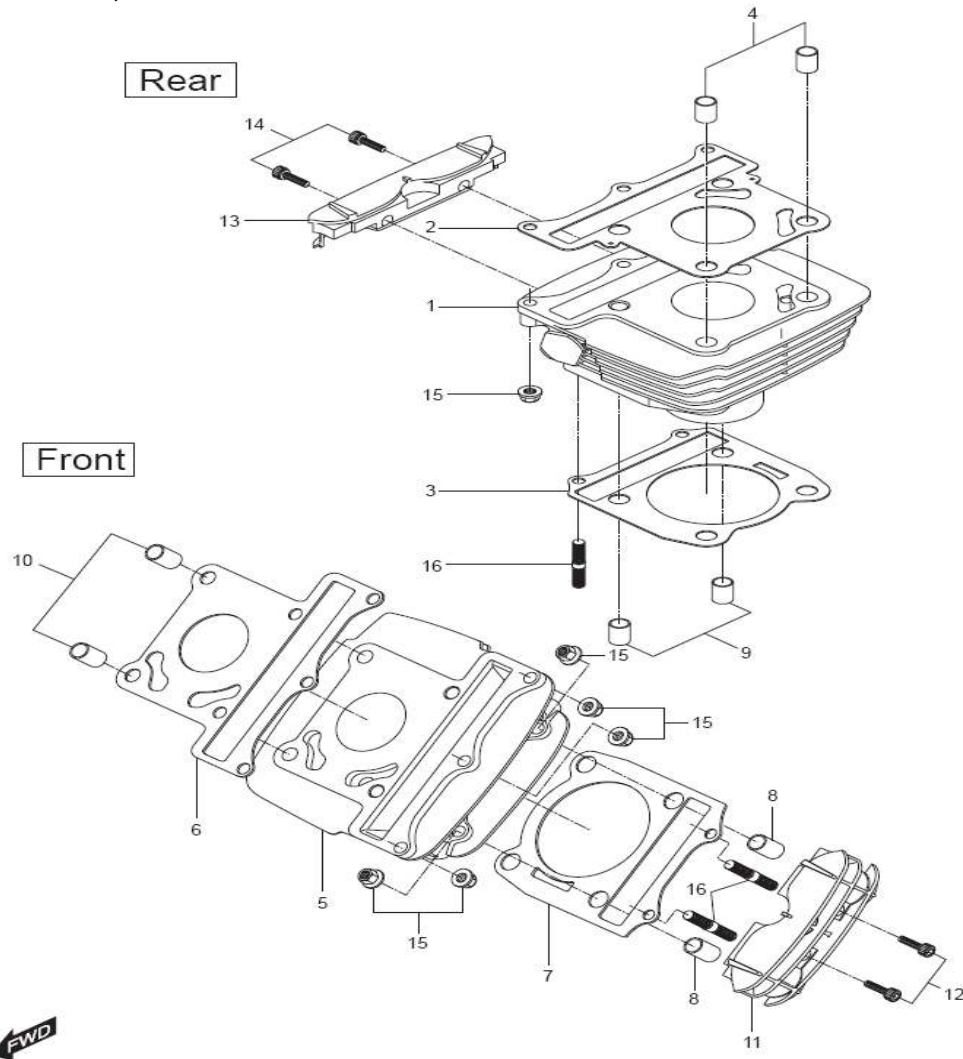

03 CYLINDER/FRONT, REAR

CYLINDER/FRONT, REAR

Ref #	Part #	Description	Quantity	Remarks
1	11220HM8190PCY	CILINDRO COMPLETO TRASERO	1	CYLINDER COMP, rear
2	11141HJ8210	EMPAQUE CULATA TRASERA VS250R	1	GASKET, cylinder head
3	11241HG5103	EMPAQUE CILINDRO VS250R	1	GASKET, cylinder
4	04213-11169	GUIA CULATA VS250R	2	PIN, cylinder head knock
5	11210HM8110PCY	CILINDRO COMPLETO DELANTERO VS250R	1	CYLINDER COMP, front
6	11141HJ8210	EMPAQUE CULATA TRASERA VS250R	1	GASKET, cylinder head
7	11241HG5103	EMPAQUE CILINDRO VS250R	1	GASKET, cylinder
8	04213-11149	PIN GUIA VS250R	2	KNOCK PIN, cylinder
9	04213-11149	PIN GUIA VS250R	2	KNOCK PIN, cylinder
10	04213-11169	GUIA CULATA VS250R	2	PIN, cylinder head knock
11	11251HG510003S	PIEZA FINAL CILINDRO FRONTAL VS250R	1	FIN, cylinder (front)
12	07110-05168	PERNO VS250R	2	BOLT, cylinder fin (front)(M5×16)
13	11251HG510003S	PIEZA FINAL CILINDRO FRONTAL VS250R	1	FIN, cylinder (rear)
14	07110-05168	PERNO VS250R	2	BOLT, cylinder fin (rear)(M5×16)
15	08316-16068	TUERCA VS250R	10	NUT, cylinder head (M6)
16	01421-06258	PERNO VS250R	4	BOLT, cylinder stud (M6×25)