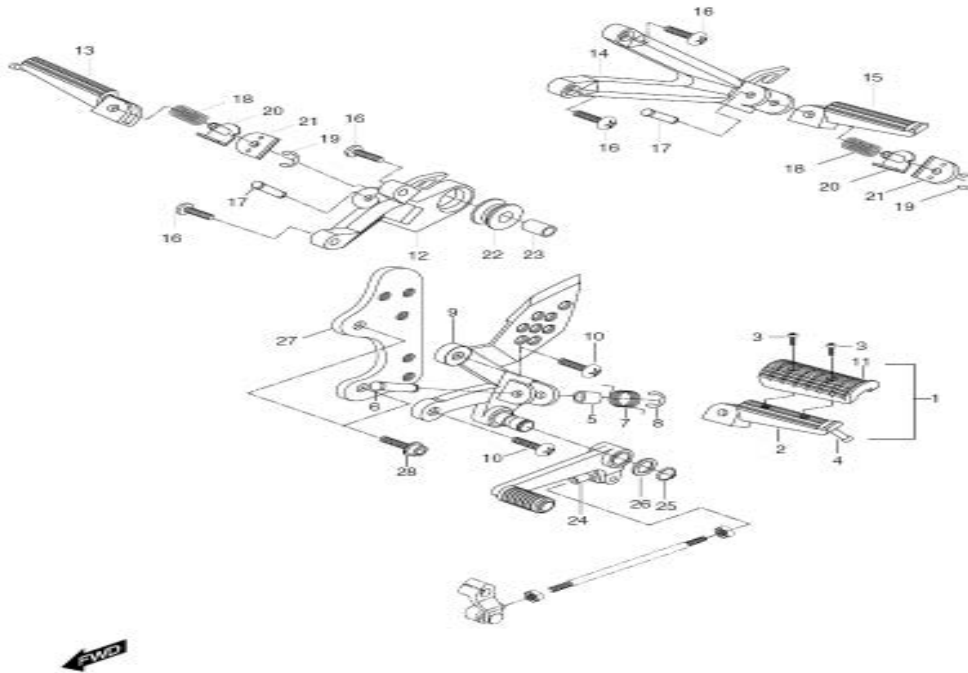

FOOTREST

FOOTREST

Ref #	Part #		Description	Quantity	Remarks
1	43570HM8100	REPOSAPIE DEL. IZQUIERDO VS250R	FOOTREST ASSY, front L	1	
2	43571HM8100	REPOSAPIE DEL. IZQUIERDO VS250R	FOOTREST BAR, front L	1	
3	02112-05126	TORNILLO VS250R	SCREW, front footrest	2	
4	43533H30A40	PERNO VS250R	BOLT, front footrest bar	1	Not for Sale
5	09180H08008	ESPACIADOR REPOSAPIE DELANTERO VS250R	SPACER, front footrest	1	
6	43579HM8101	PASADOR REPOSAPIE DEL. VS250R	PIN, front footrest bar	1	
7	09448H14007	RESORTE VS250R	SPRING, front footrest	1	
8	08332-11079	E/RING VS250R	E-RING, front footrest	1	
9	43540HN910103P	SOPORTE REPOSAPIE DEL. IZQ. VS250R	BRACKET COMP, front footrest L	1	
10	07120-08258	PERNO VS250R	BOLT, front footrest bracket	2	
11	43532H30A40	CAUCHO REPOSAPIE DELANTERO VS250R	RUBBER, front footrest	1	
12	43621HM810403P	SOPORTE REPOSAPIE DER. VS250R	BRACKET, pillion footrest R	1	
13	43661HM8101	SOPORTE REPOSAPIE DER. VS250R	FOOTREST BAR, pillion R	1	
14	43721HM810403P	SOPORTE REPOSAPIE IZQ. VS250R	BRACKET, pillion footrest L	1	
15	43671HM8101	REPOSAPIE IZQUIERDO VS250R	FOOTREST BAR, pillion L	1	
16	07120-08258	PERNO VS250R	BOLT, pillion footrest bracket	4	
17	43679HM8101	PASADOR VS250R	PIN, pillion footrest	2	
18	09448H08008	RESORTE VS250R	SPRING, pillion footrest	2	
19	08332-11048	E-RING VS250R	E-RING, pillion footrest	2	
20	43631HM8101	PLATINA TOPE NO. 1 VS250R	PLATE, pillion stopper No.1	2	
21	43641HM8101	PLATINA TOPE NO. 2 VS250R	PLATE, pillion stopper No.2	2	
22	09320-14015	CAUCHO VS250R	CUSHION, muffler support	1	
23	09180-10044	ESPACIADOR SOPORTE EXHOSTO VS250R	SPACER, muffler support	1	
24	25600HR830003P	PEDAL DE CAMBIOS COMPLETO VS250R	LEVER COMP, gear shift cam	1	
25	08331-31159	CLIP CIRCULAR VS250R	CIRCLIP, gear shift lever	1	
26	09160H15002	ARANDELA VS250R	WASHER, gear shift lever	1	
27	43560HP9201	SOPORTE REPOSAPIE TRAS. IZQ. VS250R	BRKT, front footrest back step L	1	
28	07120-08258	PERNO VS250R	BOLT, front footrest back step	2