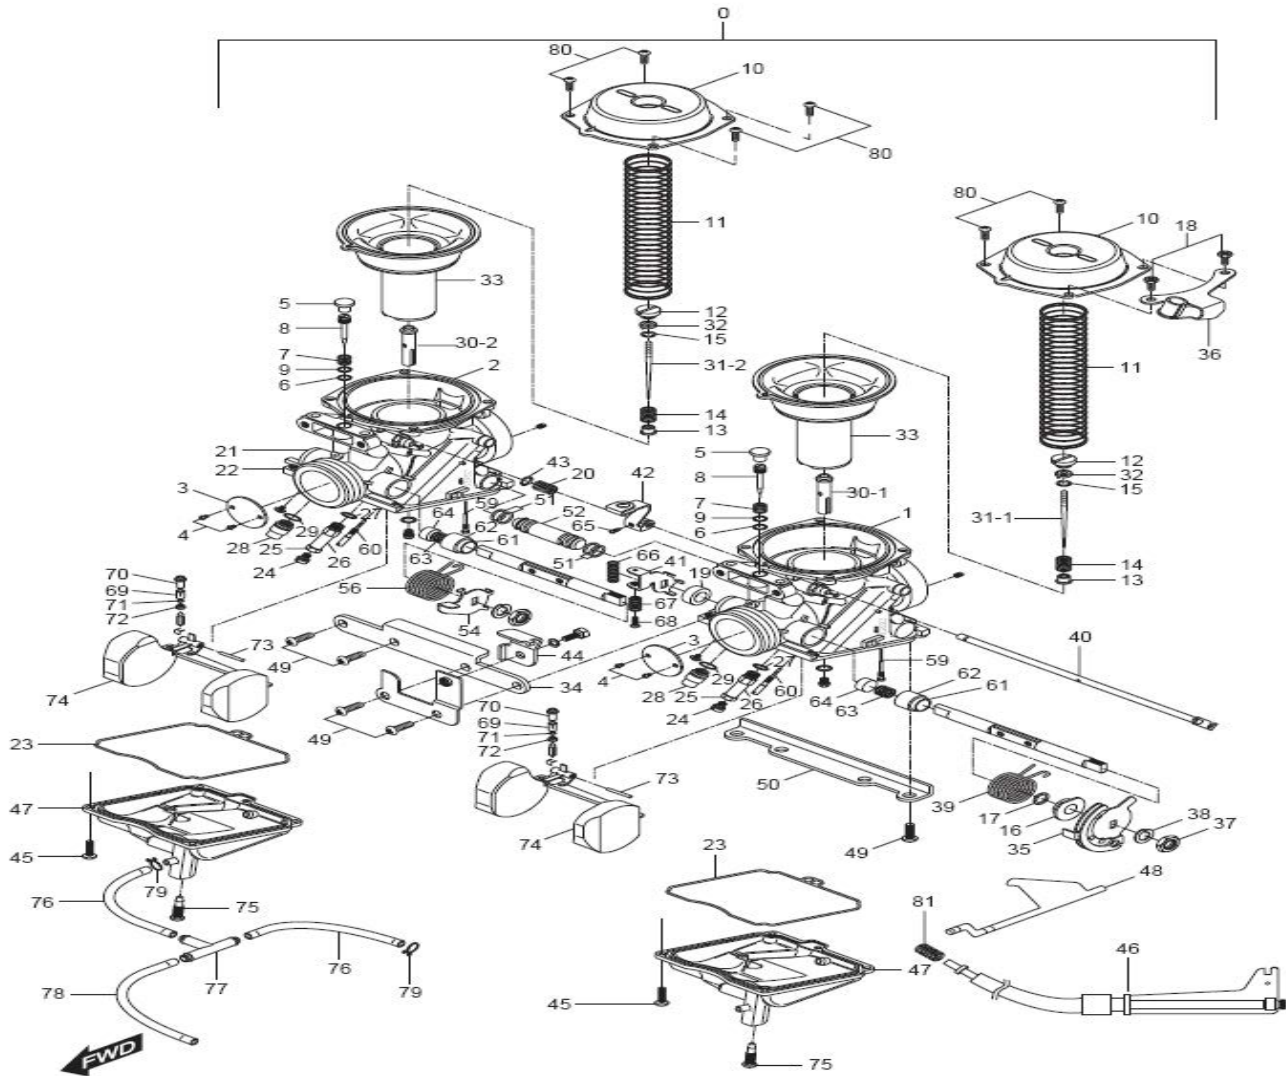

12 CARBURETOR ASSY

Ref #	Part #		Description	Quantity	Remarks
78	13383HG5100	#N/A	HOSE	1	
79	13384HG5100	CLIP VS250R	CLIP	2	
80	13385HG5100	TORNILLO VS250R	SCREW	6	
81	13386HG5100	RESORTE VS250R	SPRING (CO)	1