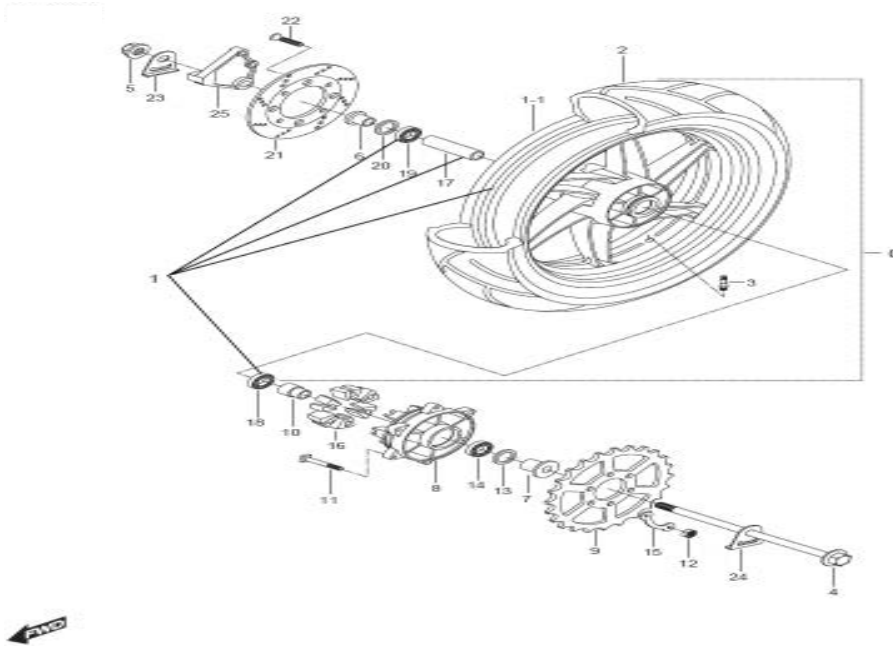

REAR WHEEL

REAR WHEEL

Ref #	Part #		Description	Quantity	Remarks
0	64140SR8300HPA	RUEDA TRASERA COMPLETA VS250R	WHEEL + TIRE REAR ASSY	1	
	64150SM8103120	#N/A	WHEEL +Bearing (Black)	1	KM4MJ51E061100492 □
1	64150HM8103	RIN TRASERO VS250R	WHEEL COMP, rear (J17x MT4.00)	1	
	64150HM8103120	#N/A	WHEEL COMP, rear (J17x MT4.00)	1	KM4MJ51E061100492 □
2	65101HR8300	LLANTA TRASERA 150/70-17 VS250R	TIRE COMP, rear (150/70-17 69J)	1	
3	55220-41D10	VALVULA RIN VS250R	VALVE ASSY, wheel rim	1	
4	64711HM8102	EJE RUEDA TRASERA VS250R	AXLE, rear	1	
5	09159H16002	TUERCA EJE RUEDA TRASERA VS250R	NUT, rear axle	1	
6	64741HM8100	ESPACIADOR DER.EJE TRASERO VS250R	SPACER, rear axle R	1	
7	64751HM8100	ESACIADOR IZQ. EJE TRASERO VS250R	SPACER, rear axle L (46T)	1	
8	64611HM810203P	PORTASPROCKET VS250R	DRUM, rear sprocket mounting	1	
8~1	64611HM8170120	#N/A	DRUM, rear sprocket mounting	1	KM4MJ51E061100492~
9	64511HM8102	SPROCKET TRASERO VS250R	SPROCKET, rear	1	
10	64733HM8100	ESPACIADOR PORTASPROCKET VS250R	RETAINER, rear sprocket drum	1	
11	01517-08358	PERNO SPROCKET VS250R	BOLT, rear sprocket	6	
12	08319-31088	TUERCA SPROCKET VS250R	NUT, rear sprocket	6	
13	09285-28001	RETENEDOR VS250R	OIL SEAL, rear sprocket mounting drum	1	
14	08133-62047	BALINERA VS250R	BEARING, rear sprocket mounting drum	1	
15	09169-10013	ARANDELA VS250R	WASHER, rear sprocket	3	Not for Sale
16	64651HM8101	CAUCHO PORTASPROCKET VS250R	SHOCK ABSORBER, rear wheel	6	
17	64731HM8100	ESPACIADOR RUEDA TRASERA VS250R	SPACER, rear wheel bearing	1	
18	08133-62037	BALINERA VS250R	BEARING, rear wheel L	1	
19	08133-62037	BALINERA VS250R	BEARING, rear wheel R	1	
20	09280-55001	ORING VS250R	O-RING, rear brake	1	
21	69211HM8101	DISCO FRENO TRASERO VS250R	DISK, rear brake	1	
22	59421-03A01	PERNO DISCO DELANTERO VS250R	BOLT, rear brake disk	6	
23	64712HJ8200	ARANDELA VS250R	WASHER, chain adjuster R	1	
24	64712HJ8200	ARANDELA VS250R	WASHER, chain adjuster L	1	
25	69340HM810303P	SOPORTE CALIPER VS250R	CARRIER, caliper	1	
25~1	69340HM8170120	SOPORTE CALIPER VS250R	CARRIER, caliper	1	KM4MJ51E061100492~