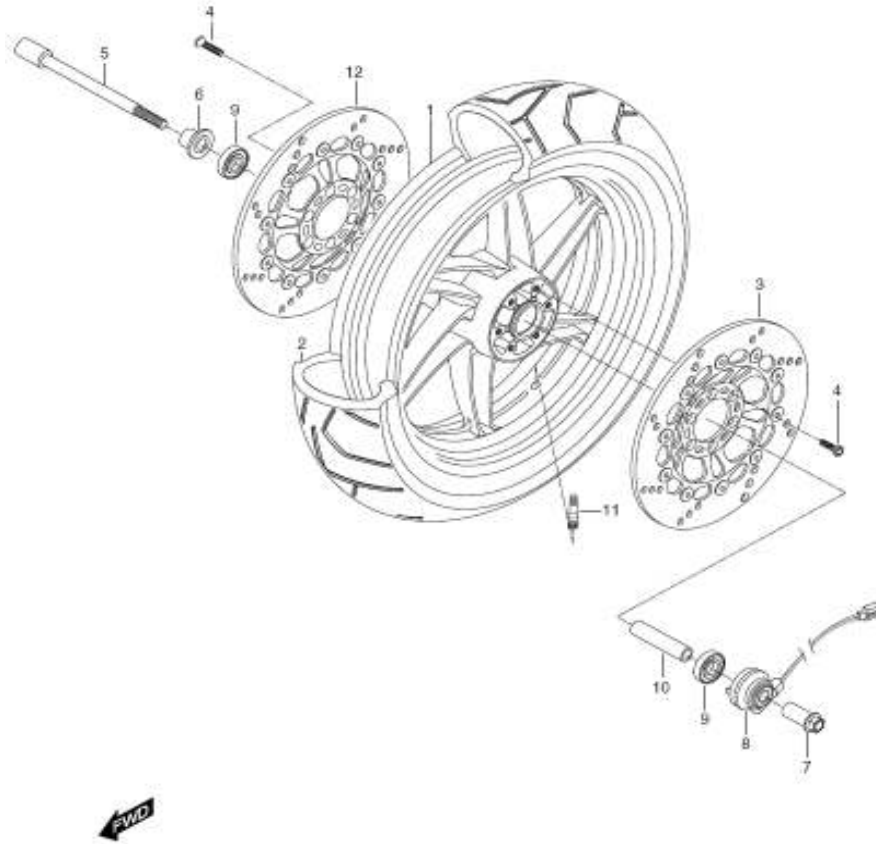

FRONT WHEEL

FRONT WHEEL

Ref #	Part #	Description	Quantity	Remarks
0	54140SR8300HPA	RUEDA DELANTERA COMPLETA VS250R	1	
	54140SM8102120	#N/A	1	KM4MJ51E061100492 □
1	54141HM8102	RIN DELANTERO VS250R	1	
	54141HM8102120	RIN DELANTERO NEGRO VS250R	1	KM4MJ51E061100492 □
2	55101HR8300	LLANTA DELANTERA 120/60-17 VS250R	1	
3	59211HM8101	DISCO IZQ. DELANTERO VS250R	1	
3~1	59211HM8101	DISCO IZQ. DELANTERO VS250R	1	From 2006-April
4	59421-03A01	PERNO DISCO DELANTERO VS250R	12	
5	54711HG5101	EJE RUEDA DELANTERA VS250R	1	
6	54740HM8101	ESPACIADOR DER. EJE RUEDA VS250R	1	
7	54721HM8100	TUERCA EJE RUEDA VS250R	1	
8	34860HP9201	ODOMETRO VS250R	1	
9	08124-63027	BALINERA MANZANA DELANTERA VS250R	2	
10	54731HM8100	ESPACIADOR MANZANA DELANTERA VS250R	1	
11	55220-41D10	VALVULA RIN VS250R	1	
12	59221HM8161	DISCO DER. DELANTERO VS250R	1