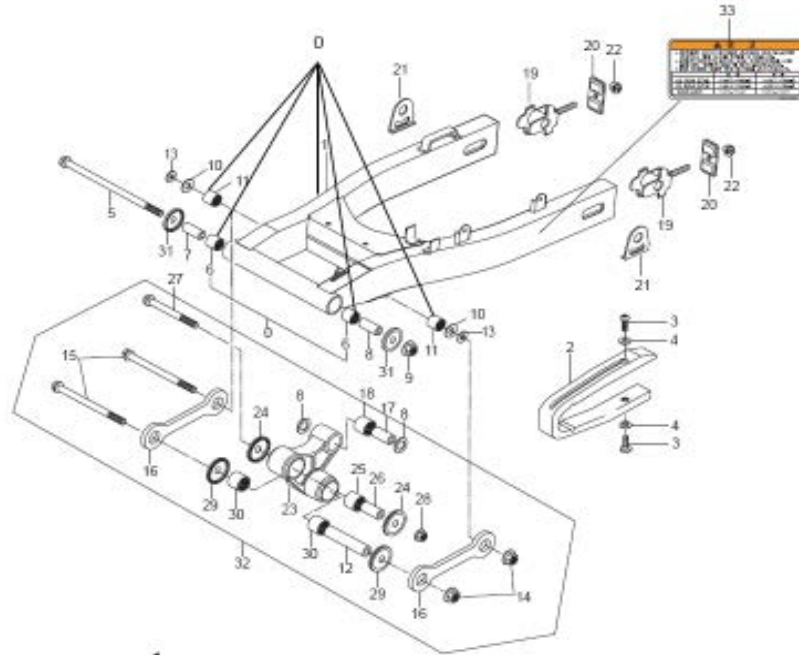

SWING ARM

SWING ARM

Ref #	Part #		Description	Quantity	Remarks
0	61100HM8105HPA	#N/A	SWING ARM ASSY	1	
0-1	61100SM8105120	#N/A	S/ARM + Bearing	1	KM4MJ51E061100492 □
1	61100HM8105	TIJERA TRASERA VS250R	SWING ARM COMP, rear	1	
1-1	61100HM8105120	#N/A	SWING ARM COMP, rear	1	KM4MJ51E061100492 □
2	61273HM8101	DESLIZADOR DE CADENA VS250R	BUFFER, chain touch defense	1	
3	02142-06166	TORNILLO VS250R	BOLT, chain touch defense buffer	2	
4	09169-06032	ARANDELA VS250R	WASHER, chain touch defense buffer	2	
5	61211HM8100	EJE TIJERA VS250R	SHAFT, rear swing arm pivot	1	
6	09263-22017	BALINERA VS250R	BEARING, rear swing arm pivot	2	
7	61251HM8100	ESPACIADOR VS250R	SPACER, rear swing arm pivot bearing	2	
8	09284H32001	#N/A	SEAL, rear cushion rod	2	
9	08319-31128	TUERCA SUPERIOR PASADOR AMORTIGUAD	NUT, rear swing arm pivot	1	
10	09283-20031	#N/A	SEAL, rear cushion rod	2	
11	09263H20003	BALINERA VS250R	BEARING, rear cushion rod	2	
12	09180H14001	SEPARADOR DEL EJE DE CAMBIOS	SPACER, rear cushion rod	1	
13	09284H32001	#N/A	SEAL, rear cushion rod	2	
14	09159H14008	TUERCA PIVOTE TIJERA TRASERA	NUT, rear cushion rod	2	
15	09103H14001	PERNO VS250R	BOLT, rear cushion rod	2	
16	62641HM8100	#N/A	ROD, rear cushion lever	2	
17	09180H10073	#N/A	SPACER, rear cushion lever rear	1	
18	09263H17002	BALINERA VS250R	BEARING, rear cushion lever rear	1	
19	61410HJ8200	SENSOR DE CADENA VS250R	ADJUSTER COMP, chain	2	
20	61421-01D00	PLATINA SENSOR CADENA VS250R	PLATE, chain adjuster guide	2	
21	64712HJ8201	ARANDELA VS250R	WASHER, chain adjuster	2	
22	08316-26108	TUERCA VS250R	NUT, chain adjuster	2	
23	62611HG5800	BARRA CAUCHO ANTIVIBRANTE TRASERA VS	LEVER, rear cushion	1	
24	09284H33003	#N/A	DUST SEAL, rear cushion lever front	2	
25	09263-20073	BALINERA VS250R	BEARING, rear cushion lever front	1	
26	09180H12001	#N/A	SPACER, rear cushion lever front	2