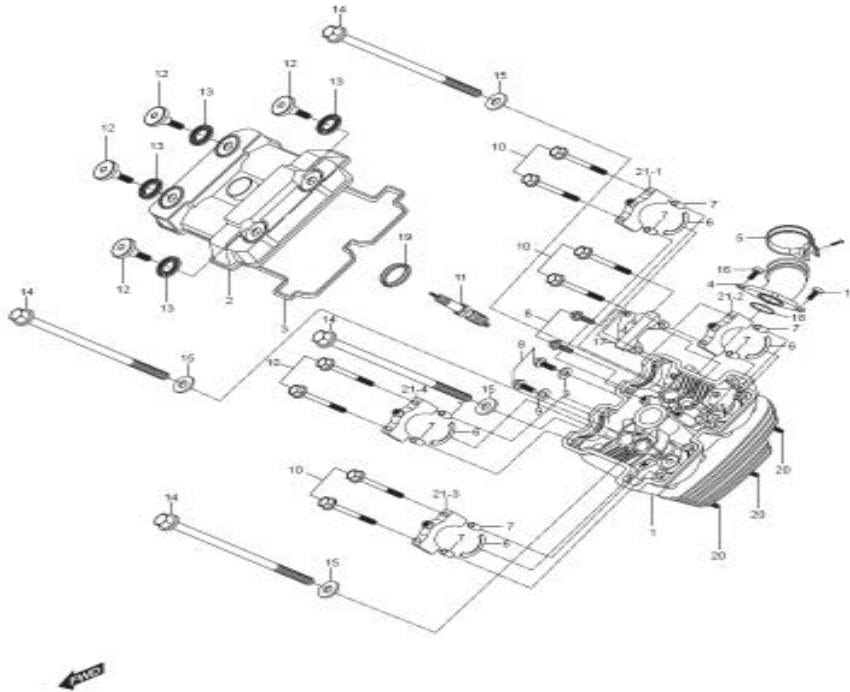

02 CYLINDER HEAD/ (REAR)

CYLINDER HEAD/ (REAR)

Ref #	Part #	Description	Quantity	Remarks
1	11120HM8130HPA	CULATA VS250R	1	HEAD ASSY, cylinder
2	11171HG510203S	TAPA CULATA VS250R	1	COVER, cylinder head
3	11173HG5100	EMPAQUE TAPA CULATA 1 VS250R	1	GASKET, cylinder head cover NO.1
4	13120HM8101	CONECTOR CARBURADOR VS250R	1	PIPE COMP, intake rear
5	09402-44207	ABRAZADERA CONECTOR CARBURADOR VS250R	1	CLAMP, carburetor
6	09390-35001	C-RING EJE LEVAS VS250R	4	C-RING, camshaft
7	09206-08001	PASADOR VS250R	8	PIN, camshaft housing knock
8	01517-06128	PERNO VS250R	4	BOLT, oil galley (M6X12)
9	09168H06019	EMPAQUE VS250R	2	GASKET, oil galley bolt
10	09103-06013	PERNO VS250R	8	BOLT, camshaft housing (M6X20)
11	09482-00456	BUJIA VS250R	1	PLUG, spark CR8E
12	09109H07018	PERNO VS250R	4	BOLT, cylinder head cover (M7X17.5)
13	09161H11008	ARANDELA VS250R	4	WASHER, cylinder head cover
14	09103H08306	PERNO VS250R	4	BOLT, cylinder head (L=130)
15	09168-08021	EMPAQUE PERNO CULATA VS250R	4	GASKET, cylinder head bolt
16	09119H06002	PERNO VS250R	2	BOLT, intake pipe (M6X16)
17	12782-35C00	GUIA CADENILLA NO 2 VS250R	1	GUIDE, cam chain NO.2
18	09280H34000	ORING VS250R	1	O-RING, intake pipe
19	11178-17E00	EMPAQUE TAPA CULATA 2 VS250R	1	GASKET, cylinder head cover NO.2
20	01421-06258	PERNO VS250R	3	BOLT, cylinder head stud (M6x25)
21-1	11121-35C00PCH	ABRAZADERA EJE DE LEVAS NO. 1 VS250R	1	HOUSING, camshaft No.1
21-2	11122-35C00PCH	ABRAZADERA EJE DE LEVAS NO. 2 VS250R	1	HOUSING, camshaft No.2
21-3	11123-35C00PCH	ABRAZADERA EJE DE LEVAS NO. 3 VS250R	1	HOUSING, camshaft No.3
21-4	11124-35C00PCH	ABRAZADERA EJE DE LEVAS NO. 4 VS250R	1	HOUSING, camshaft No.4