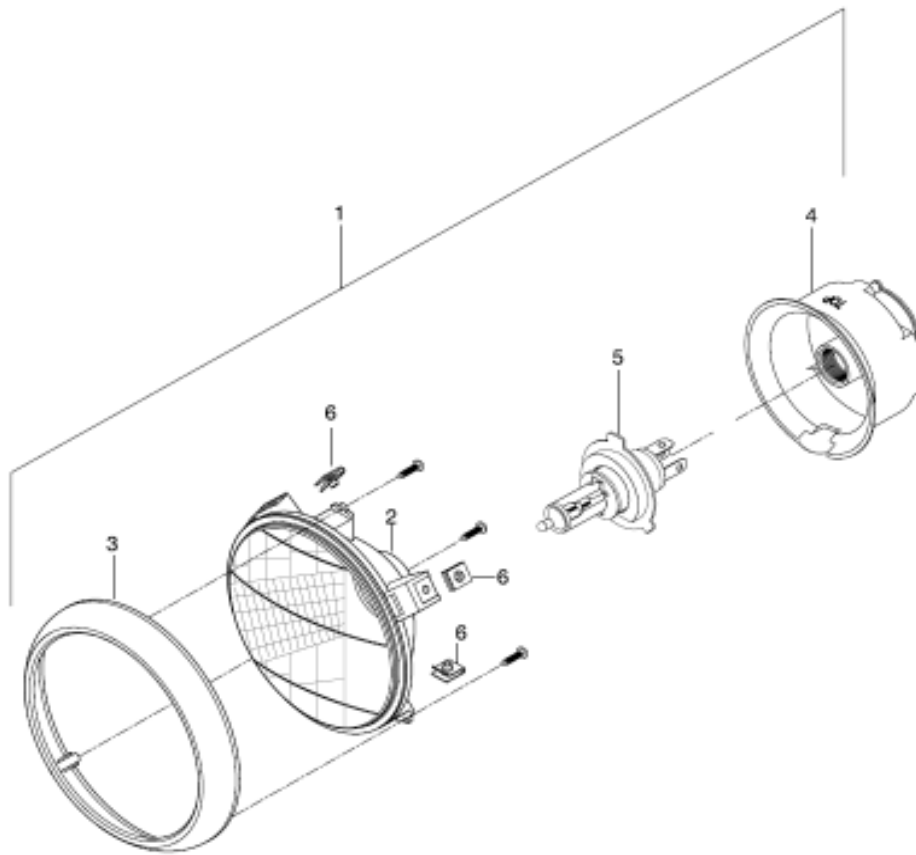

27 HEAD LAMP (V2S 250)

FAROLA (V2S 250)

27 HEAD LAMP (V2S 250)

FAROLA (V2S 250)

Ref #	Part #	Description	Descripción	Quantity	Remarks
1	35100HM8171	HEAD LAMP ASS'Y	FAROLA COMPLETA V2S 650	1	
2	35120HM8150	REFLECTOR, headlamp	REFLECTOR FAROLA	1	
3	35111HM8100	RIM, headlamp	ARO FAROLA	1	
4	35173HM8100	DUST COVER	CUBIERTA GUARDAPOLVO	1	
5	09471H12103	BULB, head lamp(12v 60/55w)	BOMBILLO FAROLA (12V 60/55W)	1	
6	09148-05039	NUT, head lamp(M5)	TUERCA FAROLA (M5)	3	
7	09471-12110	BULB,position lamp	BOMBILLO DE POSICIÓN	1