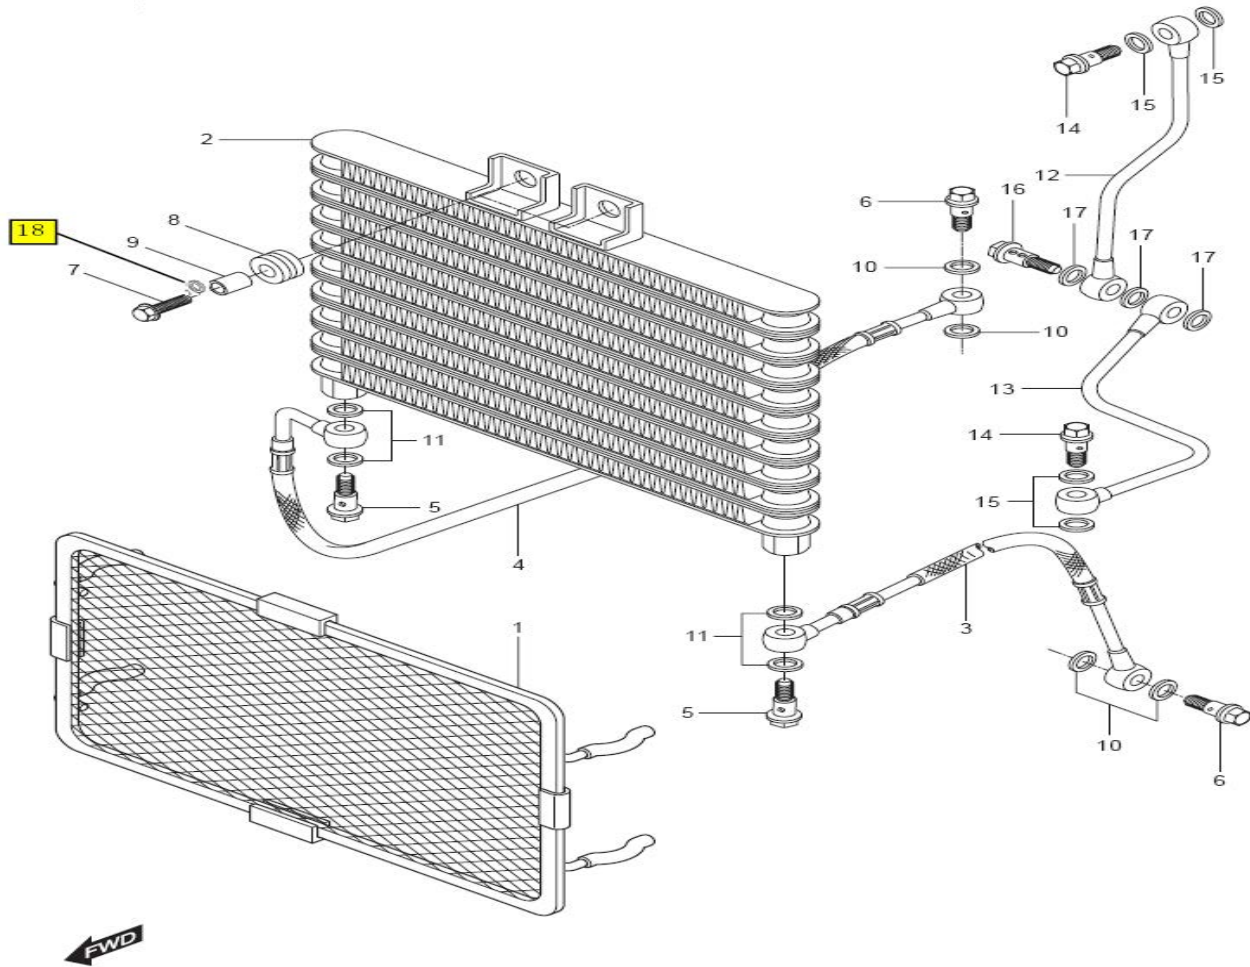

04 OIL COOLER

OIL COOLER

Ref #	Part #		Description	Quantity	Remarks
1	16810HJ8201	REJILLA DEL RADIADOR VS250R	GRILLE COMP, oil cooler NO.1	1	
2	16600HJ8200121	RADIADOR COMPLETO VS250R	COOLER ASSY, oil	1	
3	16460HG5120	MANGUERA 1 RADIADOR VS250R	HOSE COMP, oil cooler NO.1	1	
4	16470HJ8200	MANGUERA 2 RADIADOR VS250R	HOSE COMP, oil cooler NO.2	1	
5	09360H12007	PERNO VS250R	BOLT, oil cooler hose union NO.2 (M12×27.5)	2	
6	09360H10034	PERNO VS250R	BOLT, oil cooler hose union NO.1 (M10×24)	2	
7	09116-06143	PERNO VS250R	BOLT, oil cooler (M6×14)	2	~KM4MJ51E961100120
7~1	01107-06256	PERNO VS250R	BOLT, oil cooler (M6×14)	2	KM4MJ51E961100121~
8	09320-10015	CAUCHO ANTIVIBRANTE RADIADOR VS250R	CUSHION, oil cooler	2	
9	09180-06030	ESPACIADOR RADIADOR VS250R	SPACER, oil cooler	2	
10	09161-10009	EMPAQUE RADIADOR 1 VS250R	GASKET, oil cooler NO.1	4	
11	09168-14011	EMPAQUE RADIADOR 2 VS250R	GASKET, oil cooler NO.2	4	
12	11280HG5101	PIPETA RADIADOR VS250R	PIPE COMP, oil front	1	
13	11290HG5101	PIPETA TRAS RADIADOR VS250R	PIPE COMP, oil rear	1	
14	09360H10034	PERNO VS250R	UNION BOLT, oil pipe upper (M10×24)	2	
15	09161-10009	EMPAQUE RADIADOR 1 VS250R	GASKET, oil pipe upper	4	
16	15331HG5101	#N/A	UNION BOLT, oil pipe lower	1	
17	09161-10009	EMPAQUE RADIADOR 1 VS250R	GASKET, oil pipe lower	3	
18	09160-06057	ARANDELA VS250R	WASHER, OIL COOLER	2	KM4MJ51E961100121~