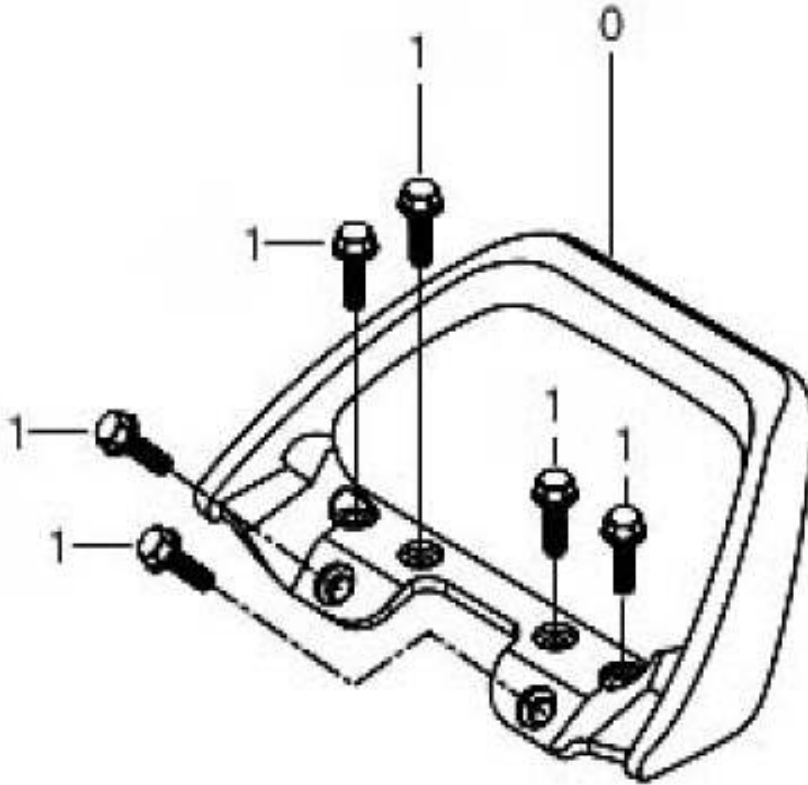

RIDER PILLION

RIDER PILLION

Ref #	Part #		Description	Quantity	Remarks
0	47510HP9202	MANIJA TRASERA VS250R	RIDER, PILLION	1	
1	07120-08208	PERNO VS250R	BOLT, PILLION	6