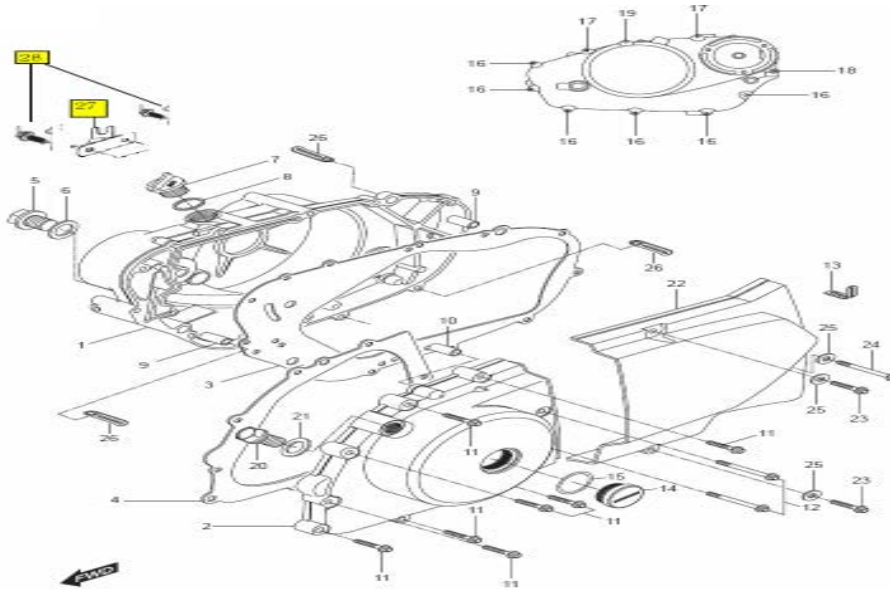

06 CRANKCASE COVER

CRANKCASE COVER

Ref #	Part #		Description	Quantity	Remarks
1	11341SL826003S	TAPA EMBRAGUE VS250R	COVER COMP, clutch	1	
2	11351HJ820203S	TAPA MAGNETO VS250R	COVER, magneto	1	
3	11482HG5102	EMPAQUE TAPA EMBRAGUE VS250R	GASKET, clutch cover	1	
4	11483HG5102	EMPAQUE TAPA MAGNETO VS250R	GASKET, magneto cover	1	
5	09247-14026	TAPON DE CHEQUEO ACEITE VS250R	PLUG, oil check	1	
6	09168H14003	EMPAQUE TAPON CHEQUEO VS250R	GASKET, oil check plug	1	
7	09259-2000903S	TAPON ACEITE VS250R	PLUG, eng oil filler	1	
8	09280-17003	ORING VS250R	O-RING, eng oil filler plug (16.8×2.4)	1	
9	04213-13189	PIN GUIA VS250R	PIN, clutch cover knock	2	
10	04213-09129	PIN VS250R	PIN, magneto cover knock	1	
11	01547-06308	PERNO VS250R	BOLT, magneto cover (M6×30)	7	
12	01547-06708	PERNO VS250R	BOLT, magneto cover (M6×55)	2	
13	09403H09304	ABRAZADERA GUAYA EMBRAGUE VS250R	CLAMP, clutch cable	1	
14	09259-2601503S	VISOR CIGUEÑAL VS250R	PLUG, crankshaft hole	1	
15	09280-22008	ORING VS250R	O-RING, crankshaft hole plug(22.7×3.1)	1	
16	01547-06258	PERNO VS250R	BOLT, clutch cover (M6×25)	6	
17	01547-06358	PERNO VS250R	BOLT, clutch cover (M6×35)	2	
18	01547-06608	PERNO VS250R	BOLT, clutch cover (M6×60)	1	
19	01547-06758	PERNO VS250R	BOLT, clutch cover (M6×75)	1	
20	09247H12102	TORNILLO TAPON VS250R	PLUG, T.D.C	1	
21	09168H12003	EMPAQUE VS250R	GASKET, T.D.C plug	1	
22	11360HM810103S	TAPA PIÑON DE SALIDA VS250R	COVER COMP, engine sprocket	1	
23	01547-06308	PERNO VS250R	BOLT, engine sprocket cover (M6×30)	2	
24	01547-06408	PERNO VS250R	BOLT, engine sprocket cover (M6×40)	1	
25	08321-31068	ARANDELA VS250R	WASHER, engine sprocket cover	3	
26	09404-06401	ABRAZADERA CARTER VS250R	CLAMP, crankcase	3	
27	13353HR8300	SOPORTE CARBURADOR VS250R	BRACKET, CARBURETOR ADJUST	1	~ KM4MJ51E361100436
27~1	13350HR8302	SOPORTE CARBURADOR VS250R	BRACKET, CARBURETOR ADJUST	1	KM4MJ51E361100437~
28	01547-06408	PERNO VS250R	SCREW BODY SIDE COWLING	2