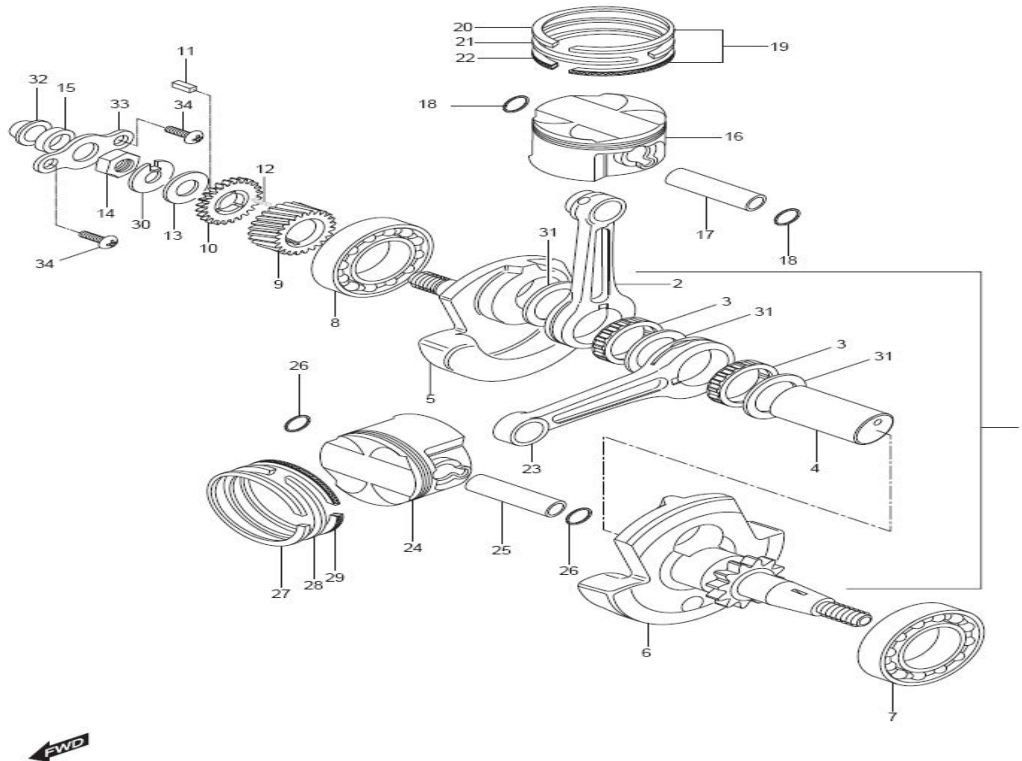

07 CRANKSHAFT

07 CRANKSHAFT

Ref #	Part #	Description	Quantity	Remarks
1	12200HJ8200HPA	CIGUEÑAL COMPLETO VS250R	1	Includes ref # 2,3,4,5,6,23 and 31
2	12161HJ8200	BIELA VS250R	1	
3	09263H30002	BALINERA VS250R	2	
4	12211HJ8202888	PASADOR BIELA VS250R	1	
5	12221HJ8203CSA	CIGUEÑAL DERECHO VS250R	1	
6	12261HJ8203CSA	CIGUEÑAL IZQUIERDO VS250R	1	
7	09262H350A60A0	BALINERA DER. CIGUEÑAL VS250R	1	
8	09262H350A60A0	BALINERA DER. CIGUEÑAL VS250R	1	
9	21111HJ8201	PIÑON PRIMARIO VS250R	1	
10	21112HJ8200	PIÑON PRIMARIO NO. 2 VS250R	1	
11	09421H05001	CUÑA CIGUEÑAL VS250R	1	
12	21114-35C00	RESORTE VS250R	3	
13	09166H16021	ARANDELA VS250R	1	
14	09140-16019	TUERCA PIÑON PRIMARIO VS250R	1	
15	09282-12001	RETENEDOR DER. CIGUEÑAL VS250R	1	
16	12111HM8101PPS	PISTON FRONTAL VS250R	1	
17	12151-30B00	PASADOR PISTON VS250R	1	
18	09381-15001	PIN PISTON VS250R	2	
19	12140-16E00	JGO. ANILLOS VS250R	2	Not for Sale
23	12161HJ8200	BIELA VS250R	1	
24	12111HM8101PPS	PISTON FRONTAL VS250R	1	
25	12151-30B00	PASADOR PISTON VS250R	1	
26	09381-15001	PIN PISTON VS250R	2	
30	09166H16031	ARANDELA VS250R	1	
31	09160H30001	ARANDELA VS250R	3	
32	11342HG5100	#N/A	1	
33	11343HG5100	RETENEDOR VS250R	1	
34	02112-06108	TORNILLO VS250R	2