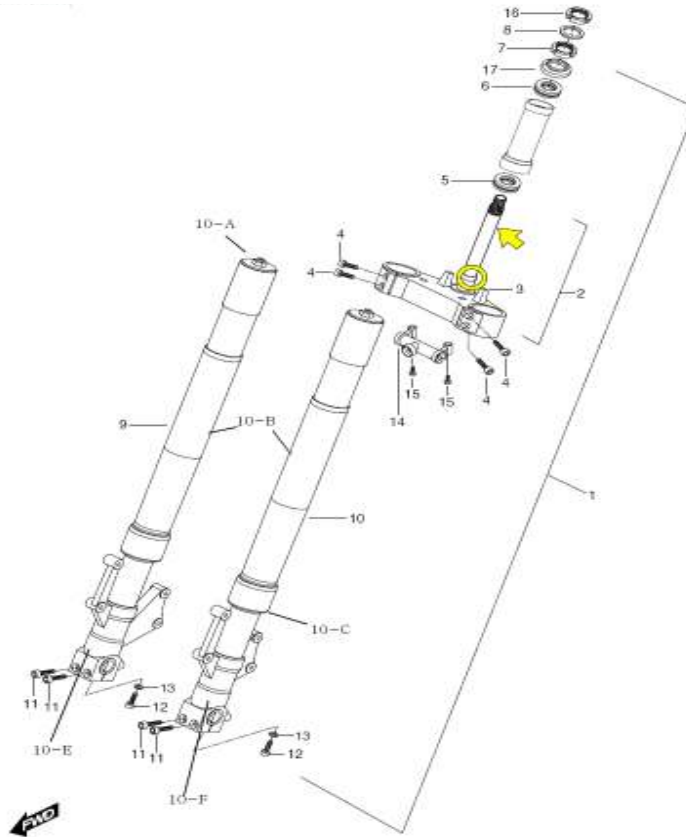

FRONT FORK

FRONT FORK

Ref #	Part #	Description	Quantity	Remarks
1	51100HR8300HPA	SUSPENSION DELANTERA COMPLETA VS250	1	
2	51410HP9200HPA	ESPIGO DE DIRECCION VS250R	1	
3	51411HP9201	CUNA DEL ESPIGO DE DIRECCION VS250R	1	
3-0.	51411HP9204	SOPORTE HORQUILLA INF. VS250R	1	KM4MJ527161600001
3-1	51412HM8102	ESPIGO DE DIRECCION VS250R	1	
3-2	51413HM8100	TOPE HORQUILLA INF VS250R	1	
4	07110-08258	PERNO VS250R	4	
5	09265H25001	BALINERA INF. DIRECCION VS250R	1	
6	09265H28001	BALINERA SUP. DIRECCION VS250R	1	
7	51631-28000	TUERCA DE DIRECCION VS250R	1	
8	09166H25001	ARANDELA VS250R	1	
9	51210HR8300	TELESCOPICO DEL. DER VS250R	1	
10	51220HR8300	TELESCOPICO DEL. IZQ. VS250R	1	
10-A	51210HM8100	#N/A	2	
10-B	52210-N9100	#N/A	2	
10-C	52110-N9100	#N/A	2	
10-E	52280HM8101	#N/A	1	
10-F	52270HM8101	#N/A	1	
	51255HG5800	#N/A	2	Not Shown
11	09106H08458	PERNO VS250R	4	
12	07110-08258	PERNO VS250R	2	
13	90544H93B00	ARANDELA VS250R	2	
14	51511HN9101	SOPORTE SUSP. PARA MANGUERA DE FREN	1	
15	01517-06308	PERNO VS250R	2	
16	51631HN9100	CUNA DIRECCION VS250R	1	
17	51643HG5801	CUNA DIRECCION VS250R	1	
18	09164H28001	ARANDELA VS250R	1	KM4MJ51E861100837~