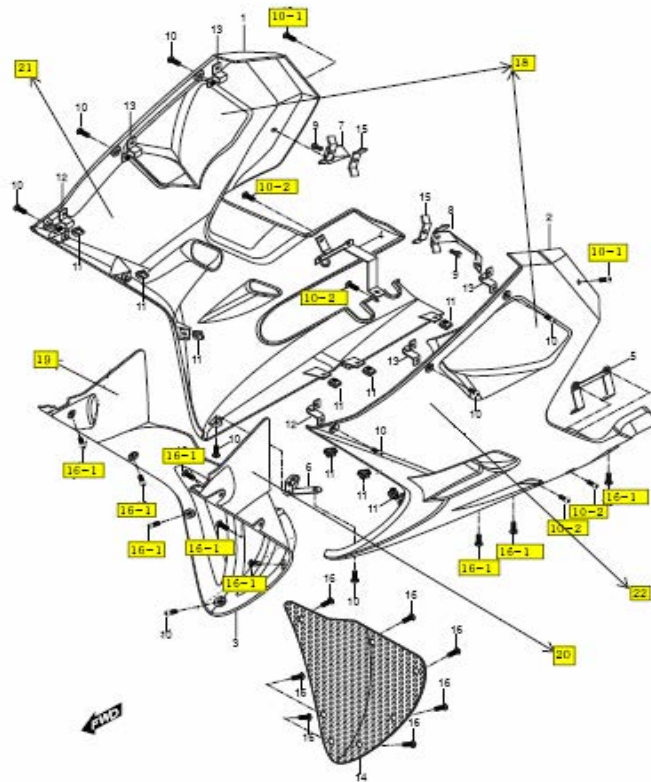

COW'G BODY

COW'G BODY

Ref #	Part #	Description	Quantity	Remarks
1	94432SR91600BK	CARENAJE INF. DER. NEGRO VS250R	1	w/ gray & white stickers
1	94432SR91610BK	CARENAJE INF. DER. ROJO/NEGRO VS250R	1	w/ red & white stickers
2	94433SR91600BK	CARENAJE INF. IZQ. NEGRO VS250R	1	w/ gray & white stickers
2	94433SR91610BK	CARENAJE INF. IZQ. ROJO/NEGRO VS250R	1	w/ red & white stickers
3	94431HP94000BK	CARENAJE INF. CENTRAL NEGRO VS250R	1	
4	94434HR8300	PLATINA INF. CARENAJE DER. VS250R	1	
5	94435HR8300	PLATINA INF. CARENAJE IZQ. VS250R	1	
6	94436HP9401	PLATINA CARENAJE CENTRAL INFERIOR VS250R	1	
7	94478HR8300	PLATINA CARENAJE SUPERIOR DER. VS250R	1	
8	94479HR8300	PLATINA CARENAJE SUPERIOR IZQ. VS250R	1	
9	01134-06306	PERNO VS250R	2	
10	09106H05150	PERNO VS250R	11	
10-1	09136-06113	PERNO VS250R	2	
10-2	09106H06150	PERNO VS250R	4	
11	09148-05004	TUERCA VS250R	9	
12	94425HP9401	PLATINA CARENAJE LATERAL INF VS250R	2	
13	94426HP9401	PLATINA CARENAJE LATERAL VS250R	4	
14	94439HP9401	REJILLA INFERIOR CENTRAL VS250R	1	
15	94417HP9201	PLATINA VS250R	2	
16	03151-05125	TORNILLO VS250R	7	
16-1	03241-05125	TORNILLO VS250R	9	
18	94453HP9400	CAUCHO ANTIVIBRANTE VS250R	2	
19	94456HP9400	CAUCHO ANTIVIBRANTE VS250R	1	
20	94457HP9400	CAUCHO ANTIVIBRANTE VS250R	1	
21	94458HP9400	CAUCHO ANTIVIBRANTE VS250R	1	
22	94459HP9400	CAUCHO ANTIVIBRANTE VS250R	1