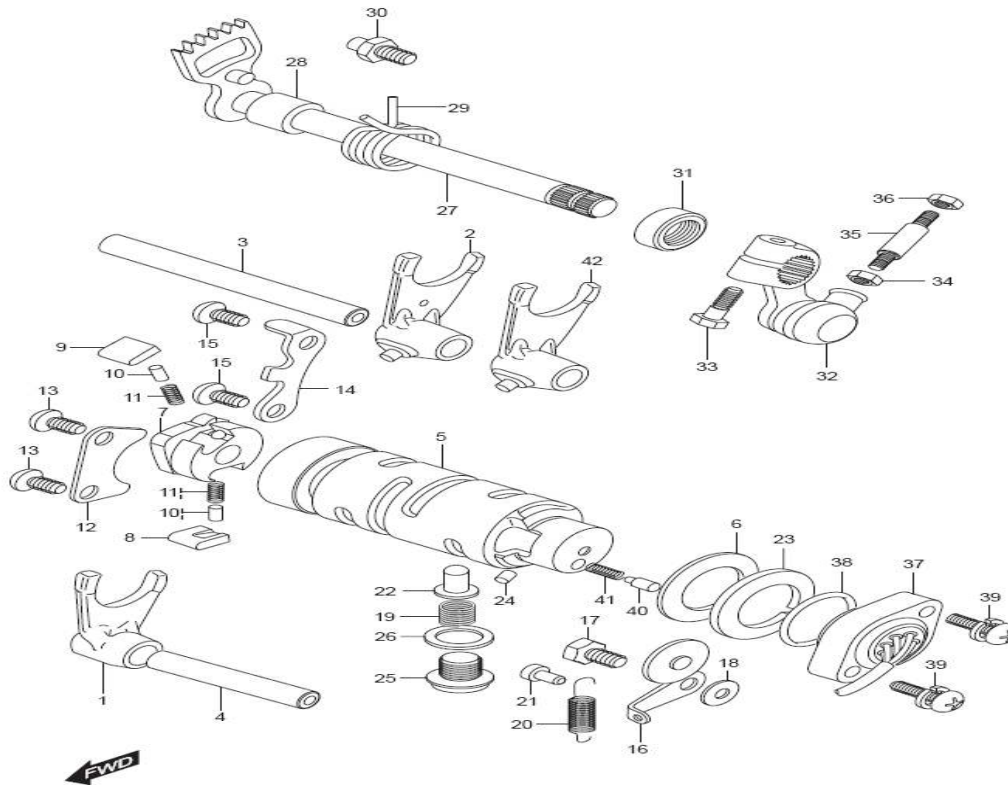

GEAR SHIFTING

18 GEAR SHIFTING

Ref #	Part #		Description	Quantity	Remarks
21	09223-04001	#N/A	HOOK, gear shift shaft spring	1	
22	25351-30010	#N/A	STOPPER, gear shift cam neutral	1	
23	25381-45400	#N/A	PLATE, gear shift cam stopper	1	
24	04221-04069	SELLO DE VÁLVULA	PIN, gear shift cam stopper plate	1	
25	09247-14026	TAPON DE CHEQUEO ACEITE VS250R	PLUG, gear shift cam stopper	1	
26	09168H14003	EMPAQUE TAPON CHEQUEO VS250R	WASHER, gear shift cam stopper plug	1	
27	25510HG5101	EJE DE CAMBIOS VS250R	SHAFT COMP, gear shift	1	
28	09180-12068	#N/A	SPACER, gear shift shaft	1	
29	09444-26013	RESORTE VS250R	SPRING, gear shift shaft return	1	
30	25671-01000	TOPE DE LA PALANCA DE CAMBIOS	STOPPER, gear shift arm	1	
31	09285-12002	RETENEDOR VS250R	OIL SEAL, gear shift shaft (22× 9)	1	
32	25520-32C00	MUÑON EXTENSOR DE CAMBIOS VS250R	ARM COMP, gear shift link	1	
33	01107-06208	PERNO VS250R	BOLT, gear shift link arm (M6× 20)	1	
34	08310-11068	TUERCA EXT. CAMBIOS VS250R	NUT, gear shift link rod R (M6)	1	
35	25525HR8320	VARILLA EXTENSOR DE CAMBIOS VS250R	ROD, gear shift link	1	
36	09140-06011	TUERCA IZQ. EXTENSOR CAMBIOS VS250R	NUT, gear shift link rod L (M6)	1	
37	37720HG5102	INTERRUPTOR NEUTRAL VS250R	SWITCH ASSY, neutral	1	
38	09280-26003	ORING VS250R	O-RING, gear shift switch (26.2× 2.4)	1	
39	02112-95208	TORNILLO VS250R	SCREW, gear shift switch (M5× 20)	2	
40	09209-05011	CONTACTO NEUTRO VS250R	CONTACT, gear shift switch	1	
41	09440-04010	RESORTE VS250R	SPRING, gear shift switch contact	1	
42	25221HJ8200	HORQUILLA NO. 2 CAMBIOS VS250R	FORK, gear shift No.2	1