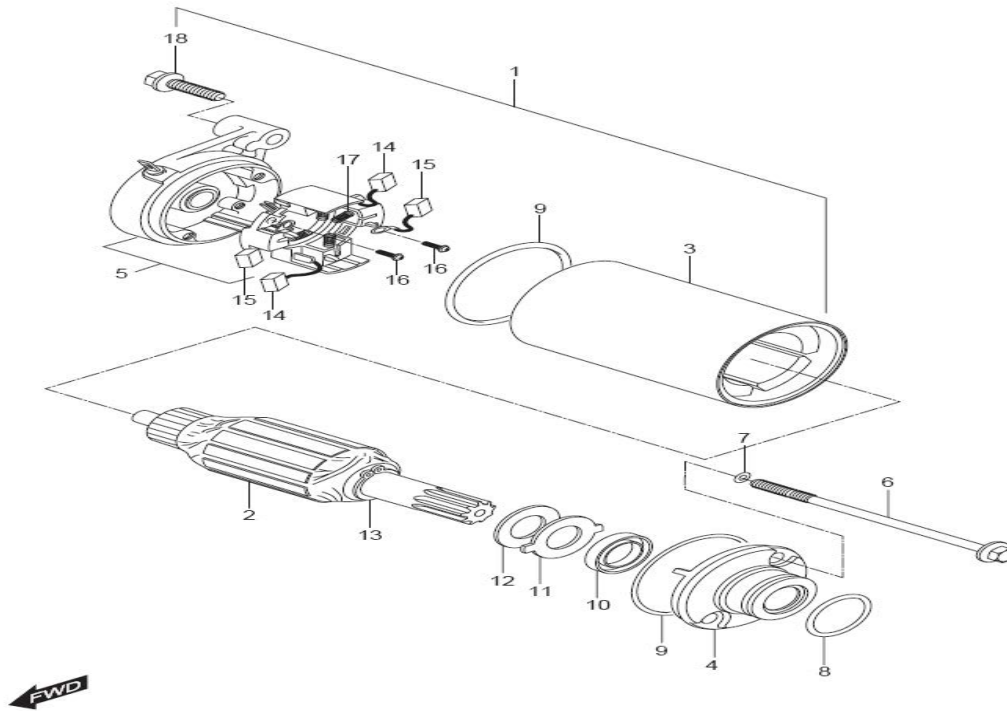

20 STARTING MOTOR

20 STARTING MOTOR

Ref #	Part #		Description	Quantity	Remarks
1	31100HG5100	MOTOR DE ARRANQUE VS250R	MOTOR ASSY, starting	1	
2	31310-11D00	#N/A	ARMATURE ASSY, starter	1	
3	31110HD6300	#N/A	YOKE ASSY, starter	1	
4	31150-42A01	#N/A	HOUSING ASSY, starter	1	
5	31175HG5100	#N/A	FRAME ASSY, commutator	1	Not for Sale
6	31281-32C10	#N/A	BOLT, through	2	
7	31156-38300	#N/A	O-RING	2	
8	09280-24003	#N/A	O-RING	1	
9	31264-35C10	#N/A	O-RING	2	
10	31153-49210	RETENEDOR V2C250T	SEAL, oil	1	
11	31361-32C00	#N/A	PLATE, lock	1	
12	31361-38300	#N/A	WASHER, plate lock	1	
13	31361-10200	#N/A	RING, shaft snap	1	
14	31132-32C10	#N/A	BRUSH SUB ASSY, starter	2	
15	31131-32C20	#N/A	BRUSH, starter	2	
16	31114-32C10	#N/A	SCREW	2	
17	31135-32C10	#N/A	SPRING, compression coil	4	
18	01547-06308	PERNO VS250R	BOLT, starting motor (M6×30)	2