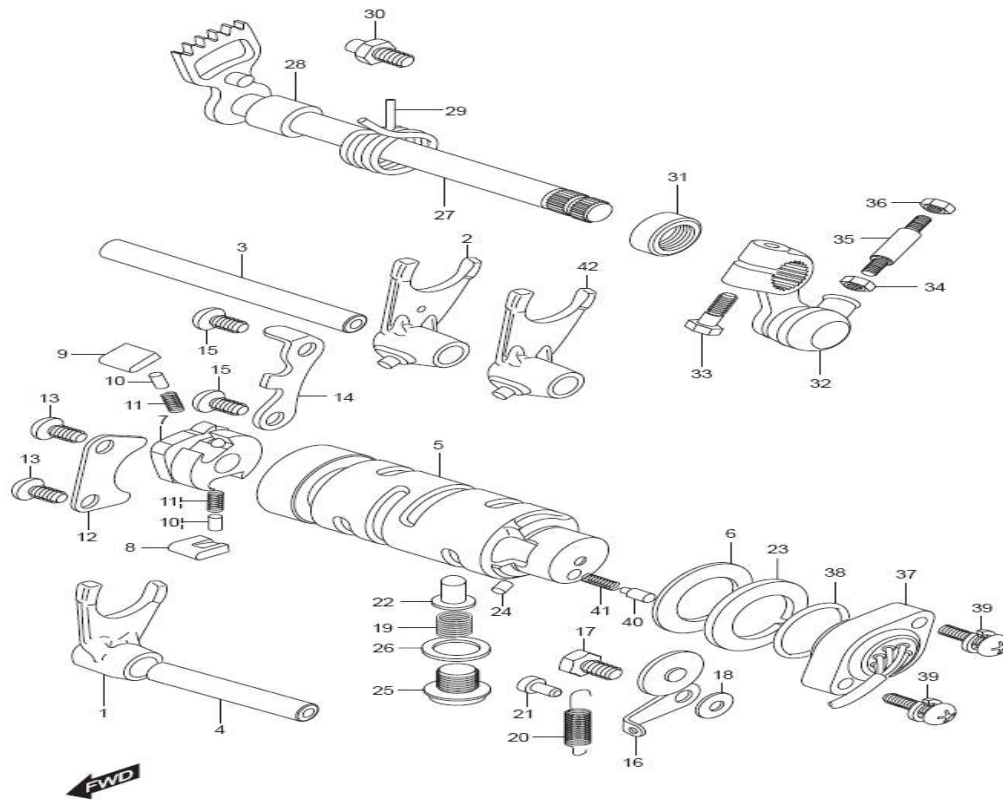

18 GEAR SHIFTING

18 GEAR SHIFTING

Ref #	Part #	Description	Quantity	Remarks
1	25211HJ8200	HORQUILLA NO. 1 VS250R	1	FORK, gear shift No.1
2	25231HJ8200	HORQUILLA NO> 3 VS250R	1	FORK, gear shift No.3
3	25411-05201	HORQUILLA NO. 1 VS250R	1	SHAFT, gear shift fork No.1
4	25421-35403	HORQUILLA N 2 VS250R	1	SHAFT, gear shift fork No.2
5	25310HJ8200	SELECTOR DE CAMBIOS VS250R	1	CAM COMP, gear shift
6	08211-25401	ARANDELA VS250R	1	WASHER, gear shift cam
7	25322-31301	MUÑON DEL SELECTOR DE CAMBIOS VS250R	1	GEAR, gear shift cam driven
8	25323-34201	#N/A	1	PAWL, gear shift No.1
9	25324-34201	#N/A	1	PAWL, gear shift No.2
10	09261-05003	#N/A	2	PIN, gear shift pawl click
11	09440-04003	RESORTE VS250R	2	SPRING, gear shift pawl return
12	25331-30000	#N/A	1	LIFTER, gear shift pawl
13	02122-06128	TORNILLO VS250R	2	SCREW, gear shift pawl
14	25341HG5100	#N/A	1	GUIDE, gear shift cam
15	02122-06128	TORNILLO VS250R	2	SCREW, gear shift pawl lifter (M6×12)
16	25350HG5100	#N/A	1	STOPPER COMP, gear shift cam
17	09111-06019	PERNO VS250R	1	BOLT, gear shift cam stopper (M10×14.6)
18	08211-06141	ARANDELA VS250R	1	WASHER, gear shift cam stopper
19	09440H11020	RESORTE VS250R	1	SPRING, gear shift cam stopper
20	09443H08044	RESORTE VS250R	1	SPRING, gear shift cam stopper arm