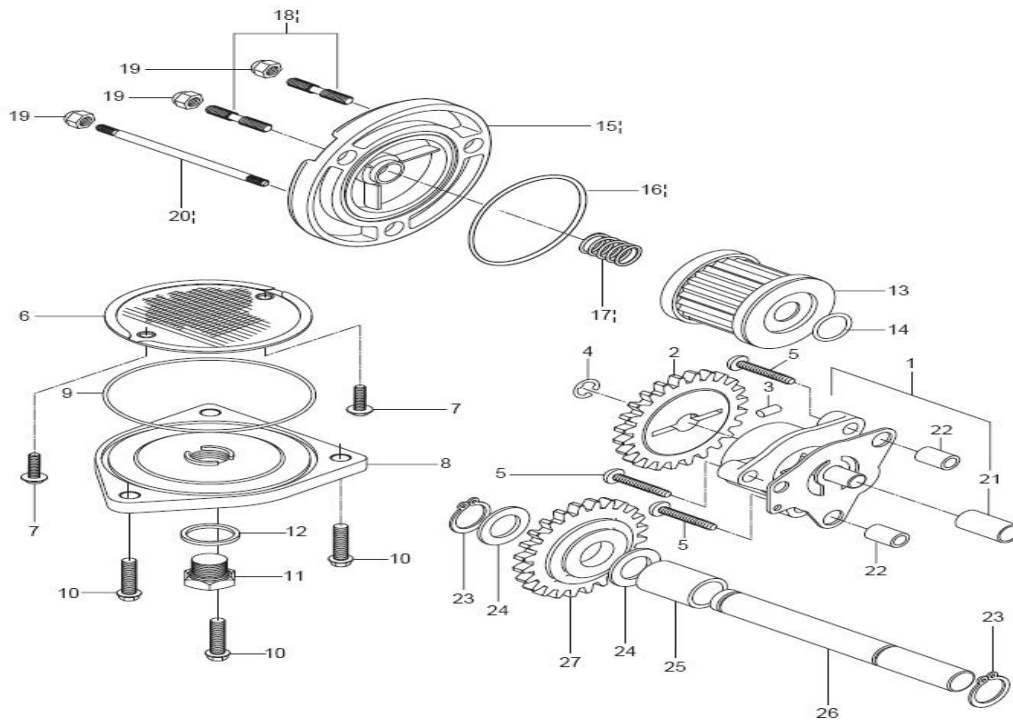

15 OIL PUMP

15 OIL PUMP

Ref #	Part #		Description	Quantity	Remarks
1	16400HG5102	BOMBA ACEITE COMPLETA VS250R	PUMP ASSY, oil	1	
2	16331HG5102	PIÑON BOMBA ACEITE VS250R	GEAR, oil pump driven	1	
3	09261-02001	PIN GUIA PIÑON BOMBA ACIETE VS250R	PIN, oil pump driven gear	1	
4	08332-11069	CLIP CIRCULAR VS250R	CIRCLIP, oil pump driven gear	1	
5	02112-06258	TORNILLO VS250R	SCREW, oil pump (M6×25)	3	
6	16520-05202	REJILLA FILTRO VS250R	STRAINER COMP, engine oil	1	
7	02112-95126	TORNILLO VS250R	SCREW, engine oil strainer (M5×12)	2	
8	16523-05200	TAPA REJILLA VS250R	CAP, oil strainer	1	
9	09280-60005	ORING VS250R	O-RING, strainer cap (60.5×2.4)	1	
10	01547-06208	PERNO VS250R	BOLT, oil strainer cap (M6×20)	3	
11	09247-14002	TORNILLO DRENAJE VS250R	PLUG, oil drain	1	~KM4MJ51E161100662
11~1	09247-14019	TORNILLO DRENAJE VS250R	PLUG, oil drain	1	KM4MJ51E161100663~
12	09168H14003	EMPAQUE TAPON CHEQUEO VS250R	GASKET, drain plug	1	
13	16510-05240	FILTRO DE ACEITE VS250R	FILTER COMP, engine oil	1	
14	09280-13004	ORING VS250R	O-RING, oil filter (13.5×1.5)	1	
15	16512HG510003S	TAPA FILTRO VS250R	CAP, oil filter	1	
16	09280-54001	ORING VS250R	O-RING, oil filter cap (25.7×3.5)	1	
17	09440-18002	RESORTE VS250R	SPRING, oil filter cap	1	
18	01421-06128	PERNO VS250R	BOLT, oil filter cap stud (M6×12)	2	
19	08313-11068	TUERCA VS250R	NUT, oil filter cap (M6)	3	
20	01421-06658	PERNO VS250R	BOLT, oil filter cap stud (M6×65)	1	
21	16419HG5100	BUJE BOMBA ACEITE VS250R	BUSH, oil pump	1	
22	09206-08001	PASADOR VS250R	PIN, oil pump knock	2	
23	08331-31109	CLIP CIRCULAR VS250R	CIRCLIP	2	
24	08211-10181	ARANDELA VS250R	WASHER	2	
25	09180H10022	ESPACIADOR VS250R	SPACER	1	
26	16451HG5101	EJE PIÑON CONDUCTOR BOMBA ACIETE VS2	SHAFT, oil pump idle gear	1	
27	16431HG5104	PIÑON CONDUCTOR BOMBA ACEITE VS250R	GEAR, oil pump idle	1