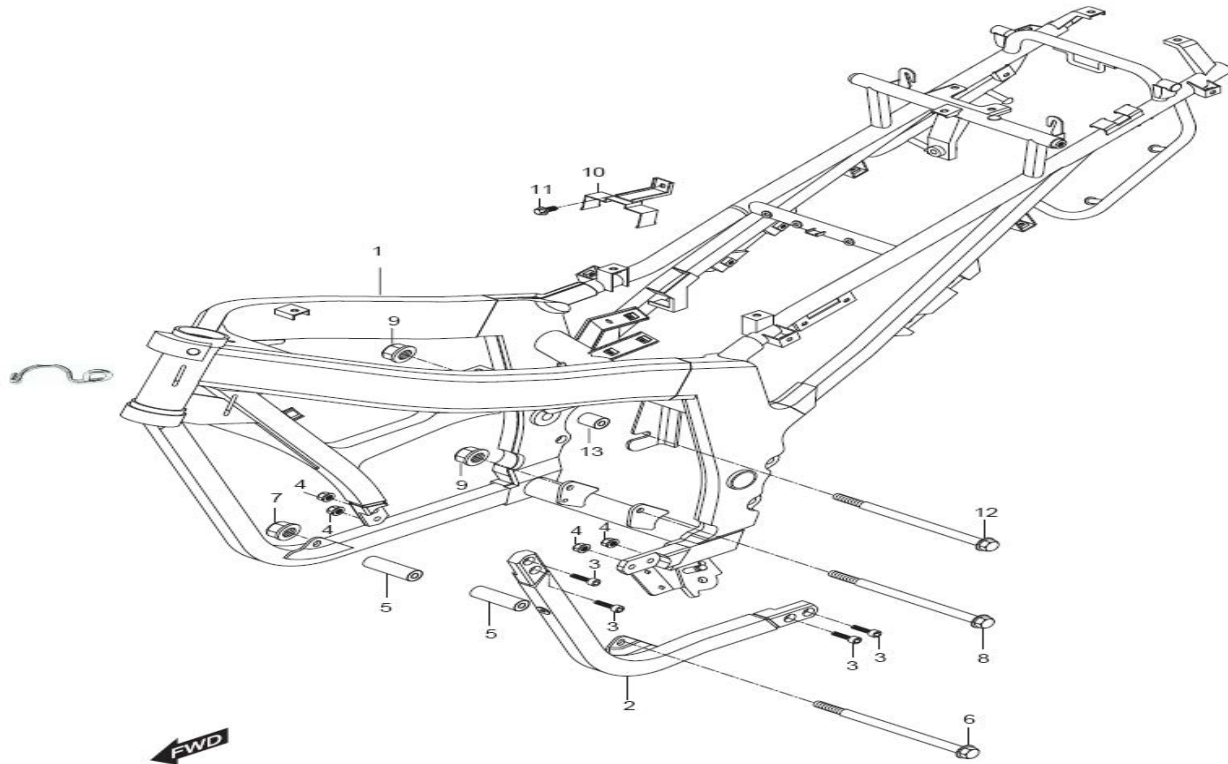

FRAME

FRAME

Ref #	Part #		Description	Quantity	Remarks
1	41100HR835003P	CHASIS VS250R	FRAME COMP	1	
1-1	41100HR8350PAM	CHASIS VS250R	FRAME COMP	1	KM4MJ51E061100492
2	41150HR830003P	TUBO CHASIS INF. IZQ. VS250R	TUBE COMP, frame down L	1	
2-1	41150HR8300PAM	#N/A	TUBE COMP, frame down L	1	KM4MJ51E061100492
3	07110-08258	PERNO VS250R	BOLT, frame joint	4	
4	08316-16088	TUERCA VS250R	NUT, frame joint	4	
5	41161HM8100	ESPACIADOR VS250R	SPACER, frame & engine front L=59	2	
6	09103H10099	PERNO VS250R	BOLT, frame & engine front L=228	1	
7	08319-31108	TUERCA VS250R	NUT, frame & engine front	1	
8	09103H10022	PERNO VS250R	BOLT, frame & engine rear lower L=110	1	
9	08319-31108	TUERCA VS250R	NUT, frame & engine rear	1	
10	41320HM8100	PLATINA SUJ. CDI VS250R	PLATE COMP, CDI	1	
11	01517-06206	PERNO VS250R	BOLT, CDI plate	1	
12	09103H10153	PERNO VS250R	BOLT, frame & engine rear upper L=136	1	
13	41171HM8100	ESPACIADOR VS250R	SPACER, frame & engine rear upper L=26	1