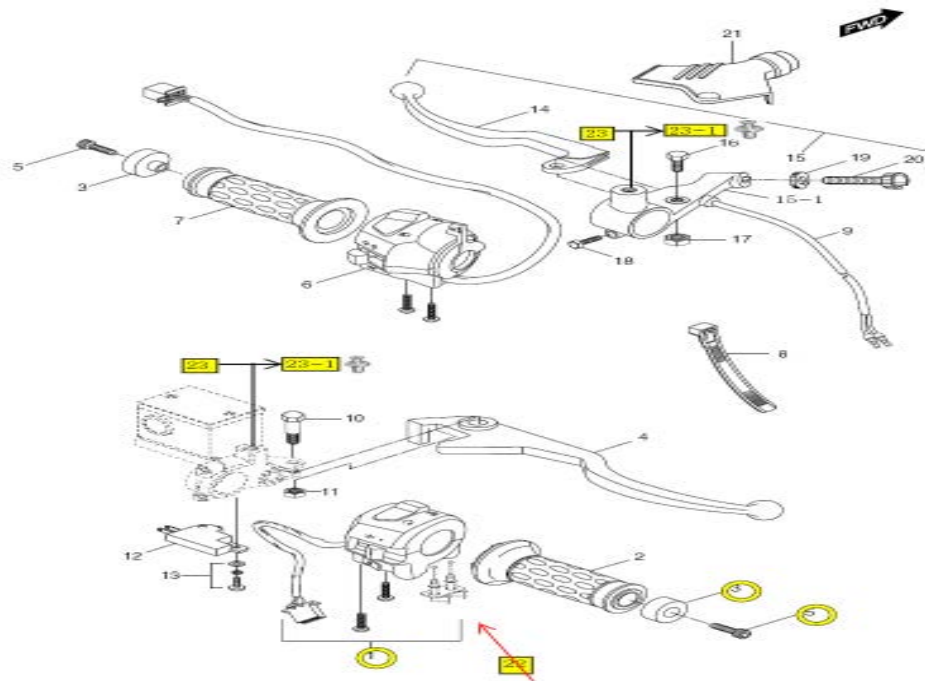

HANDLE SWITCH

HANDLE SWITCH

Ref #	Part #	Description	Quantity	Remarks
1	37200HR8300	COMANDO DERECHO VS250R	1	SWITCH ASSY, handle R
2	57110HG5803	MANILAR ACELERADOR VS250R	1	GRIP COMP, throttle
3	56271HF4501PLA	BALANCE TAPON MANUBRIO VS250R	2	BALANCER, handlebar
4	57421HN9100	#N/A	1	LEVER, brake
4-1	57300HN9102	MANIGUETA FRENO DELANTERO 57421HN9100	1	LEVER, brake
5	07110-08208	PERNO VS250R	2	BOLT, handle balancer
6	37400HP9200	COMANDO IZQUIERDO VS250R	1	SWITCH ASSY, handle L
7	57211HG5800	MANILAR IZQUIERDO VS250R	1	GRIP, L
8	09407-14403	ABRAZADERA INSTALACION ELECTRICA VS250R	2	CLAMP, handle switch harness
9	57460HJ8250	INTERRUPTOR EMBRAGUE VS250R	1	SWITCH ASSY, clutch
10	57431H05D00	PERNO VS250R	1	BOLT, brake lever pivot
11	08319-21065	TUERCA LEVA FRENO VS250R	1	NUT, brake lever pivot
12	57460-17C00	INTERRUPTOR STOP VS250R	1	SWITCH ASSY, stop
13	02112-74108	TORNILLO VS250R	1	SCREW, stop switch
14	57620HN9100	MANIGUETA EMBRAGUE VS250R	1	LEVER COMP, clutch
14-A	57620HN9101	MANIGUETA EMBRAGUE VS250R	1	LEVER COMP, clutch
15	57500HN9100	CONJ. MANIGUETA EMBRAGUE VS250R	1	LEVER ASSY, clutch
15-A	57500HN9101	#N/A	1	LEVER ASSY, clutch
15-B	57500HN9102	#N/A	1	LEVER ASSY, clutch
15-1	57511HM8100	SOPORTE MANIGUETA EMBRAGUE VS650R/S	1	HOLDER, clutch lever
15-1-A	57511HN9100	SOPORTE MANIGUETA IZQUIERDA VS250R	1	HOLDER, clutch lever
15-1-B	57511HN9101	SEGURO MANIGUETA EMBRAGUE VS650R/S	1	HOLDER, clutch lever
16	57431H93B00	PERNO VS250R	1	BOLT SET, clutch lever pivot
17	08319-21065	TUERCA LEVA FRENO VS250R	1	NUT, clutch lever pivot
18	57451HG5800	PERNO VS250R	1	BOLT, clutch lever holder
19	57442H93B00	TUERCA FIJADORA VS250R	1	LOCK NUT
20	57441H93B00	CABLE VS250R	1	ADJUSTER, wire
21	57661HJ8200	PROTECTOR MANIGUETA EMBRAGUE VS250R	1	COVER, clutch lever
22	37281HN3201	SOPORTE COMANDO DERECHO VS250R	1	BOSS HANDLE SWITCH R
23	56502HP9200	SCRIVET VS250R	2	SCRIVET
23~1	09407-08307	TORNILLO PROTECTO TANQUE DE ACEITE	2	SCRIVET