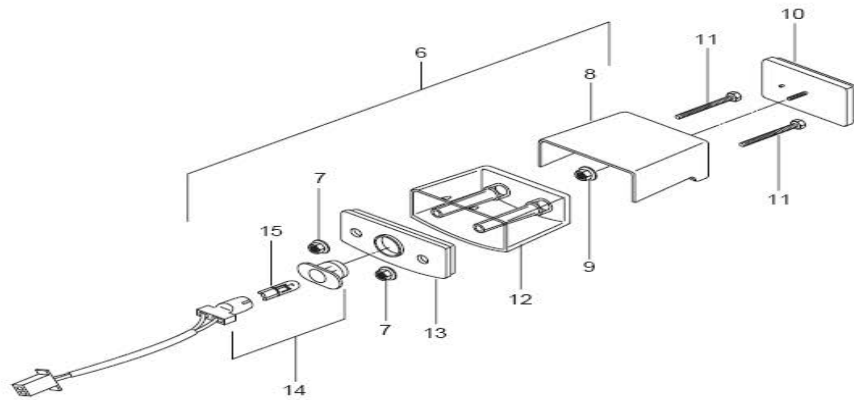

REAR FENDER

REAR FENDER

Ref #	Part #		Description	Quantity	Remarks
1	63111HM810112A	GUARDABARRO TRASERO VS250R	FENDER, rear	1	
2	02142-06166	TORNILLO VS250R	SCREW, rr fender	4	
3	09169-06032	ARANDELA VS250R	WASHER, rr fender	4	
4	09148-05039	TUERCA VS250R	NUT, rr fender	4	
5	09321-06023	CAUCHO PLATINA PORTAPLACA VS250R	CUSHION, license plate	2	
6	35910HG5150	LUZ PLACA VS250R	LAMP ASSY, license plate	1	
7	08316-26055	TUERCA VS250R	NUT, license lamp (M5)	2	
8	35915HG5800	PASTA LUZ PLACA VS250R	COVER, license lamp	1	
9	08316-26055	TUERCA VS250R	NUT, rear reflex reflector	1	
10	35970-17303	REFLECTOR TRASERO VS250R	REFLEX REFLECTOR ASSY, rear	1	
11	01107-05605	PERNO VS250R	BOLT, license lamp	2	
12	35911HG5800	LUZ PLACA VS250R	LENS, license	1	
13	35912HG5800	SOPORTE PLACA VS250R	HOUSING, license	1	
14	35916HG5800	SOCKET VS250R	CORD ASSY	1	
15	09471-12210	BOMBILLO LUZ PLACA VS250R	BULB, license lamp (12V/5W)	1