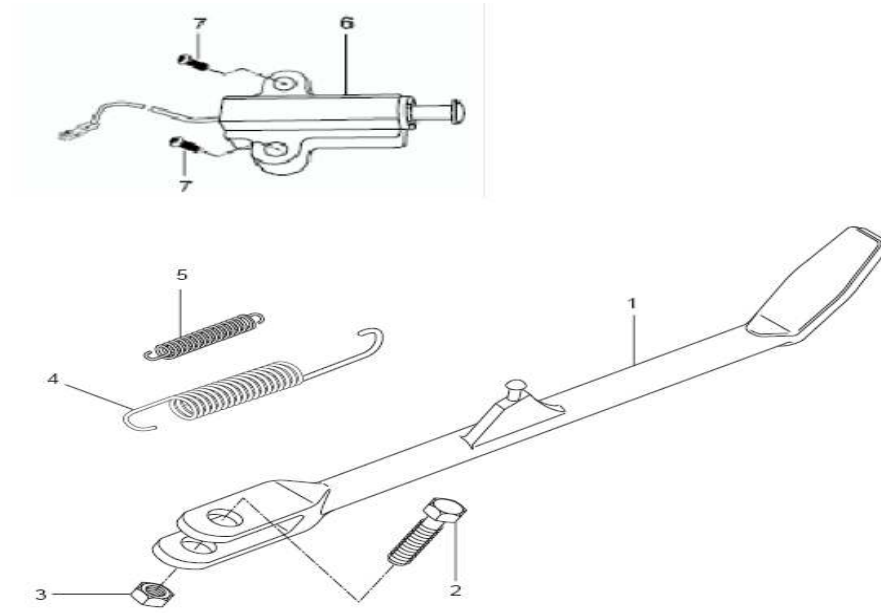

PROP STAND

PROP STAND

Ref #	Part #		Description	Quantity	Remarks
1	42310HN910003P	PARAL LATERAL VS250R	STAND COMP, PROP	1	
1~1	42310HN9150120	PAARAL LATERAL B VS250R	STAND COMP, PROP	1	KM4MJ51E061100492~
2	09100-10031	PERNO VS250R	BOLT, prop stand (M10×30)	1	
3	08310-22106	TUERCA VS250R	NUT, prop stand (M10)	1	
4	09443-15047	RESORTE VS250R	SPRING, prop stand	1	
5	09443-06001	#N/A	SHIM, prop stand	1	
6	37840HM8100	INTERRUPTOR PARAL LATERAL VS250R	SWITCH, side stand	1	
7	01517-06205	PERNO VS250R	BOLT, Side Stand Switch	2