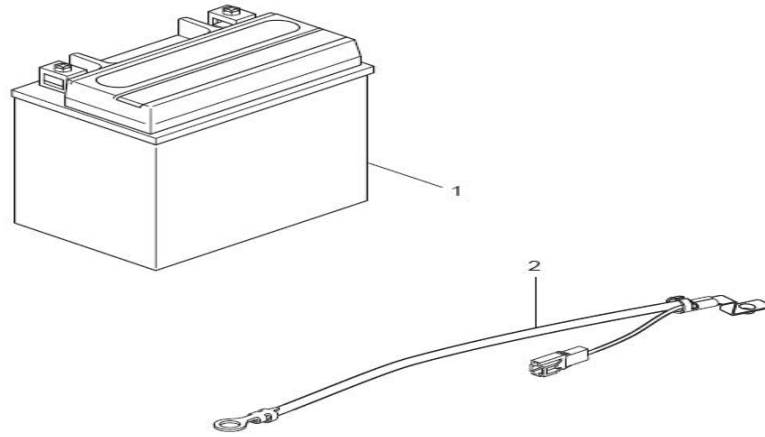

22 BATTERY

22 BATTERY

Ref #	Part #	Description	Quantity	Remarks
1	33610HM8100	BATERIA 12V 12A VS250R	1	BATTERY ASSY (12V 12Ah. STX14-BS)
2	33860HM8101	CABLE VS250R	1	LEAD WIRE, battery minus (-)