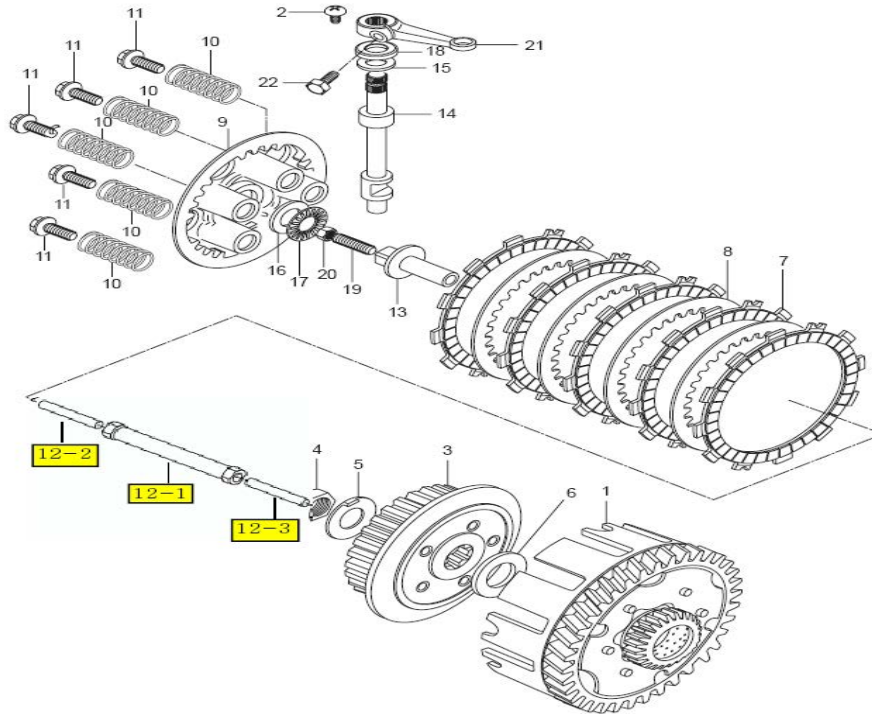

16 CLUTCH ASSY

16 CLUTCH ASSY

Ref #	Part #		Description	Quantity	Remarks
1	21200HJ8200HPA	PRENSA DE EMBRAGUE VS250R	GEAR COMP, primary driven	1	
2	02142-06108	TORNILLO TOPE VS250R	STOPPER, clutch release camshaft oil	1	
3	21411HJ8202	MANZANA EMBRAGUE VS250R	HUB, clutch sleeve	1	
4	09140-16014	TUERCA VS250R	NUT, clutch sleeve hub (M6)	1	
5	09169H16001	ARANDELA VS250R	WASHER, clutch sleeve hub	1	03/03/12수정
6	09167H18001	ARANDELA SEPARADORA MANZANA EMBRAGUE VS250R	THRUST WASHER, clutch sleeve hub	1	
7	21441HJ8201	DISCO CONDUCTOR EMBRAGUE V2C250T	PLATE, clutch drive	6	
8	21451HJ8201	DISCO CONDUCIDO EMBRAGUE V2C250T	PLATE, clutch driven	5	
9	21462HJ8201	DISCO DE PRESION EMBRAGUE VS250R	DISK, clutch pressure	1	
10	09440H16003	RESORTE VS250R	SPRING, clutch	5	
11	09116H05001	PERNO VS250R	BOLT, clutch spring (M5× 20)	5	
12	23110HJ8202	VARILLA IMPULSADORA DE EMBRAGUE VS250R	ROD COMP, clutch push	1	
12-1	23110HJ8202	VARILLA IMPULSADORA DE EMBRAGUE VS250R	ROD COMP, clutch push	1	KM4MJ51E361100003
12-2	23115HN9100	VARILLA IMPULSADORA DE EMBRAGUE NO. 2	ROD clutch push NO.2	1	KM4MJ51E361100003
12-3	23113HJ8200	VARILLA IMPULSADORA DE EMBRAGUE DER.	ROD clutch push R	1	KM4MJ51E361100003
13	23121-38201	VARILLA IMPULSADORA DE EMBRAGUE VS250R	ROD COMP, clutch push	1	
14	23122HG5100	LEVA DE EMBRAGUE VS250R	CAM SHAFT, clutch release	1	
15	08211-10201	ARANDELA LEVA EMBRAGUE VS250R	THRUST WASHER, clutch release camshaft	1	
16	09160-15015	ARANDELA, empuje liberación embrague VS250R	THRUST WASHER, clutch release	1	
17	09263H15001	RODAMIENTO DE EMPUJE DE DESCARGA DE EMBRAGUE VS250R	THRUST BEARING, clutch release	1	
18	09282-10007	RETENEDOR 10X20X6 VS250R	OIL SEAL, clutch release camshaft (10x20x6)	1	
19	09134-06010	TORNILLO VS250R	SCREW, clutch release adjuster (M6×1)	1	
20	08310-22068	TUERCA VS250R	NUT, clutch release adjust (M6)	1	
21	23271HJ8250	LEVA DE EMBRAGUE VS250R	ARM, clutch release	1	
22	01107-06168	PERNO VS250R	BOLT, clutch release arm (M6×16)	1