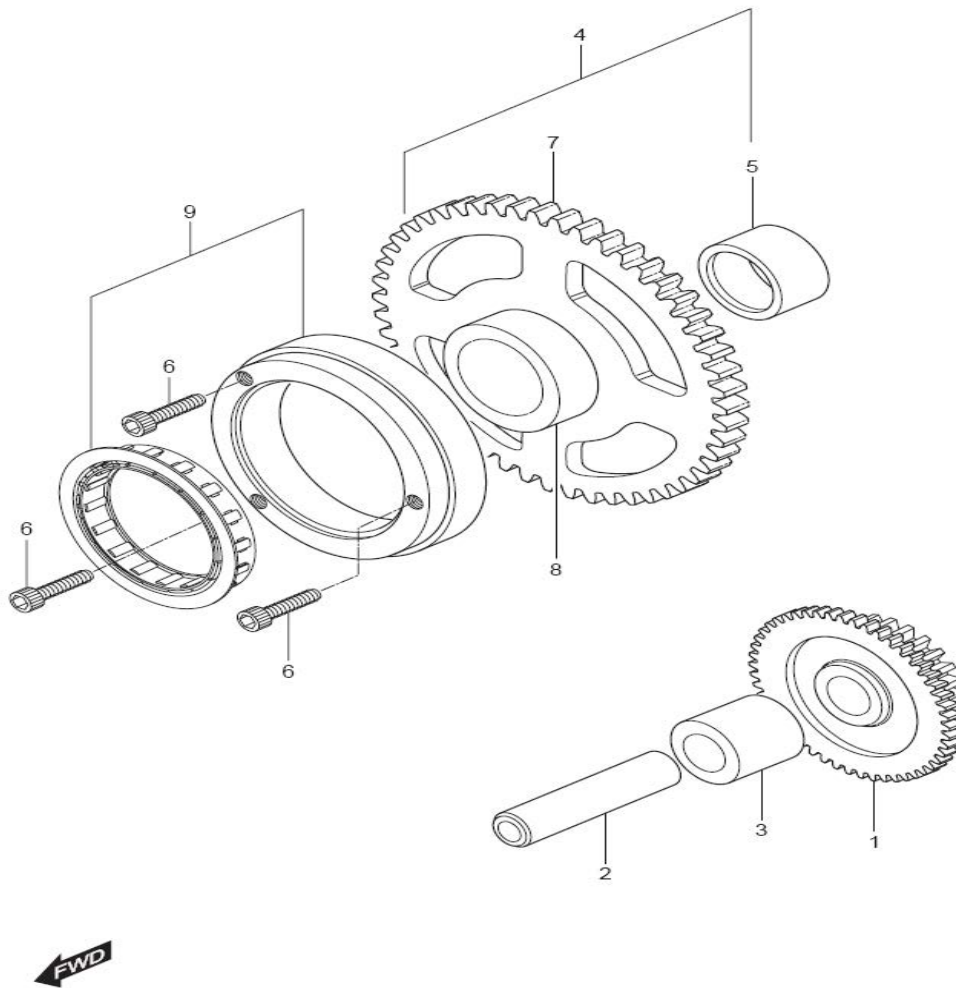

08 STARTER CLUTCH

08 STARTER CLUTCH

Ref #	Part #		Description	Quantity	Remarks
1	12611HJ8200	PIÑON CONDUCTOR STARTER VS250R	GEAR, starter idle	1	
2	12612HG5100	EJE CONDUCTOR STARTER VS250R	SHAFT, starter idle gear	1	
3	09180-13006	ESPACIADOR CONDUCTOR STARTER VS250R	SPACE, starter idle gear	1	
4	12620HJ8204	PIÑON EMBRAGUE DE ARRANQUE CON BUJE	GEAR COMP, starter clutch	1	
5	09304H25002	BUJE CENTRAL DEL EMBRAGUE DE STARTER	BUSH, starter clutch gear	1	Not for Sale
6	07110-08168	PERNO VS250R	BOLT, starter clutch (M6x16)	3	
7	12622HJ8201	PIÑON EMBRAGUE DE ARRANQUE V2C250T	GEAR, starter clutch	1	Not for Sale
8	12621HJ8200	CARRERA INTERNA EMBRAGUE STARTER V2	RACE, starter clutch gear inner	1	Not for Sale
9	12614HJ8200	EMBRAGUE DE ARRANQUE VS250R	CLUTCH, starter one way	1