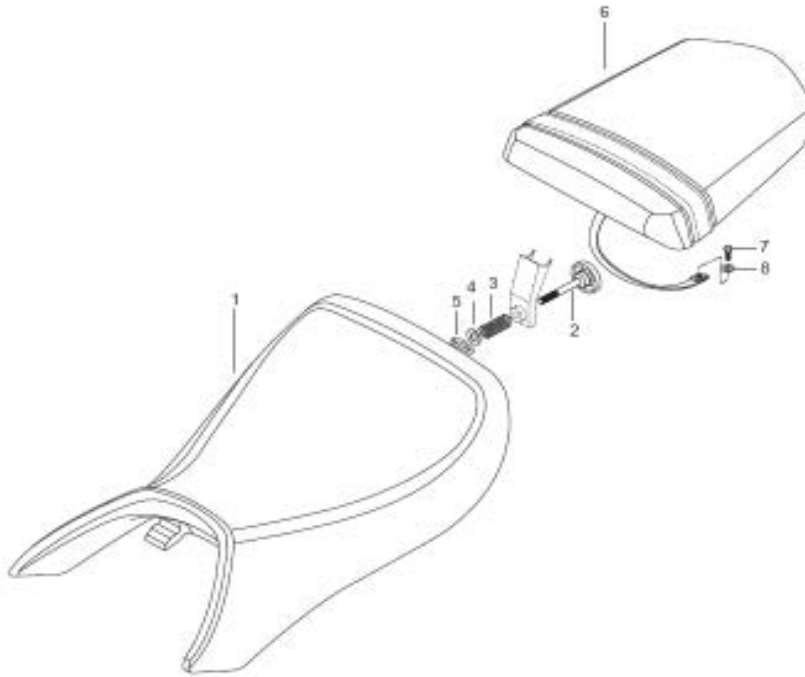

SEAT

SEAT

Ref #	Part #		Description	Quantity	Remarks
1	45110HM8101HAS	ASIENTO DELANTERO VS250R	SEAT SET, front	1	
2	45120HM8101	#N/A	KNOB COMP, seat front	1	
3	09440-11016	RESORTE VS250R	SPRING, seat front knob	1	
4	08322-11088	ARANDELA VS250R	WASHER, seat front knob	1	
5	04111-20208	PIN VS250R	PIN, seat front knob	1	
6	45200HP9200	#N/A	SEAT SET, rear	1	
7	01517-06206	PERNO VS250R	BOLT, rear seat	1	
8	09160-06057	ARANDELA VS250R	WASHER, rear seat	1