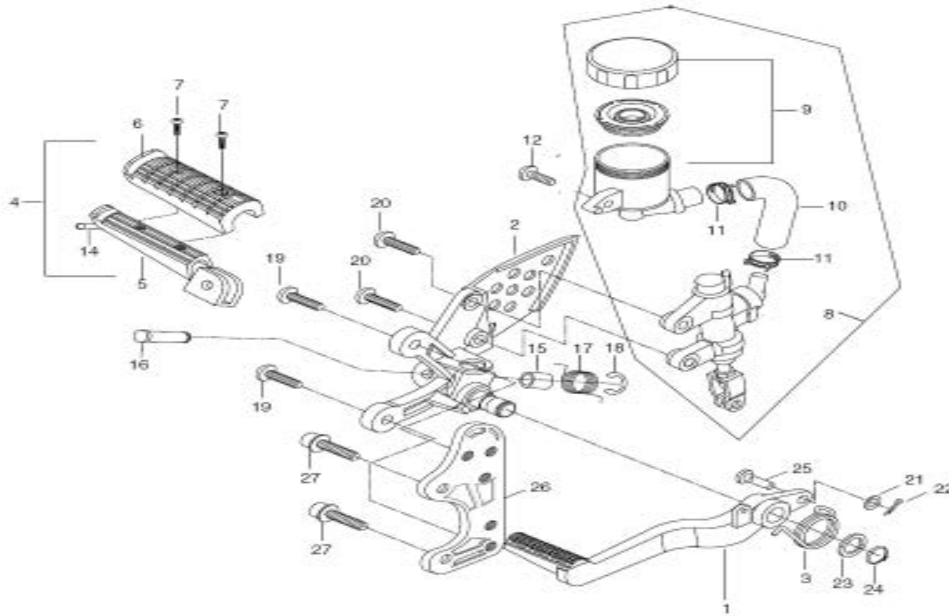

REAR BRAKE

REAR BRAKE

Ref #	Part #	Description	Quantity	Remarks
1	43110HM810003P	PEDAL DE FRENO VS250R	1	
2	43530HM810603P	SOPORTE REPOSAPIE DEL. DER. VS250R	1	
3	09448H30002	RESORTE RETORNO PEDAL VS250R	1	
4	43560HM8100	REPOSAPIE COMPLETO DER. VS250R	1	
5	43561HM8100	REPOSAPIE DEL. DERECHO VS250R	1	
6	43530H30A40	CAUCHO REPOSAPIE DEL. DER. VS250R	1	
7	02112-05126	TORNILLO VS250R	2	
8	69609HN9100	BOMBA DE FRENO TRASERO VS250R	1	
9	69740HM8100	TANQUE DE RESERVA FRENO TRASERO VS2	1	
10	69700HM8101	MANGUERA FRENO TRASERO VS250R	1	
11	09400H13001	ABRAZADERA MANGUERA TANQUE RESERVA	2	
12	01517-06168	PERNO VS250R	1	
14	43533H30A40	PERNO VS250R	1	Not for Sale
15	09180H08008	ESPACIADOR REPOSAPIE DELANTERO VS250	1	
16	43579HM8101	PASADOR REPOSAPIE DEL. VS250R	1	
17	09448H14007	RESORTE VS250R	1	
18	08332-11079	E/RING VS250R	1	
19	07120-08208	PERNO VS250R	2	
20	07120-08258	PERNO VS250R	2	
21	08322-21068	ARANDELA VS250R	1	
22	04111-20208	PIN VS250R	1	
23	09160H15002	ARANDELA VS250R	1	
24	08331-31159	CLIP CIRCULAR VS250R	1	
25	09200H06040	PASADOR BOMBA FRENO TRASERO VS250R	1	
26	43550HP9201	SOPORTE REPOSAPIE TRAS. DER. VS250R	2	
27	07120-08258	PERNO VS250R	2