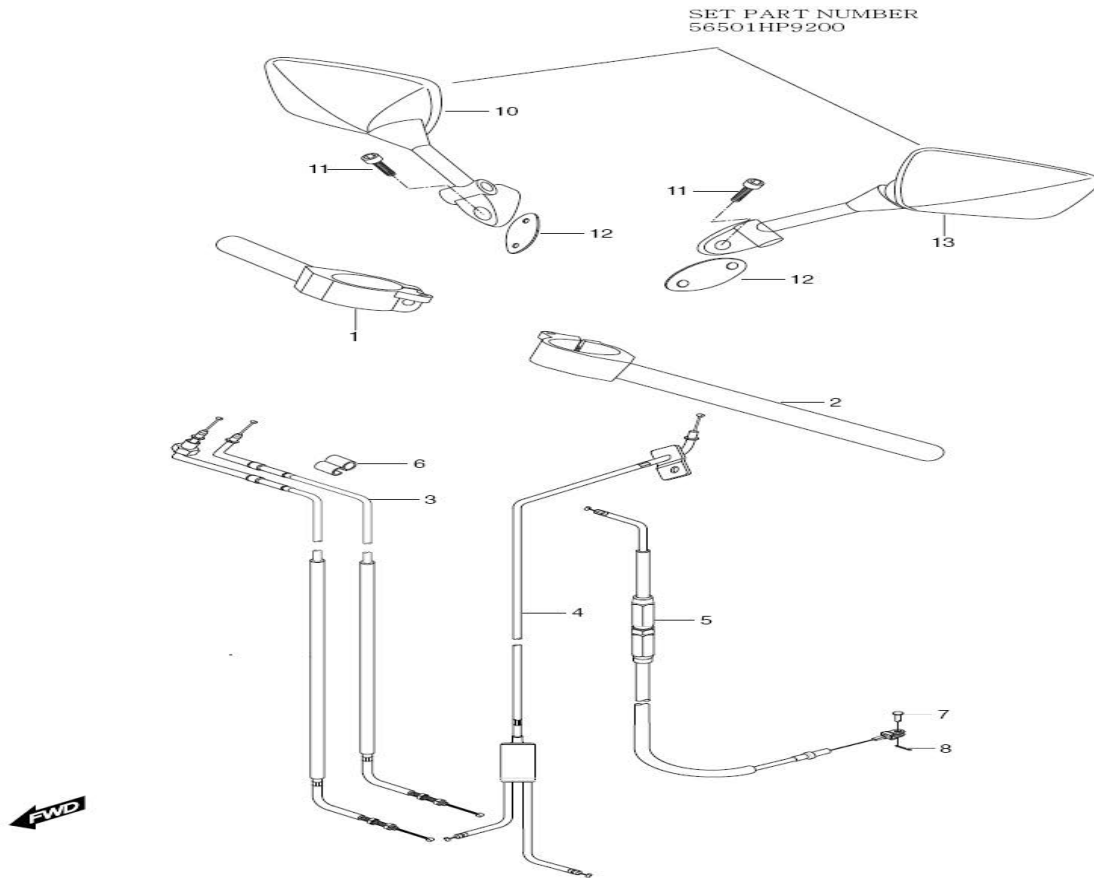

HANDLE BAR (LOW)

HANDLE BAR (LOW)

Ref #	Part #		Description	Quantity	Remarks
1	56110HP9203	MANUBRIO DERECHO VS250R	HANDLE BAR COMP, RH	1	
2	56120HP9204	MANUBRIO IZQUIERDO VS250R	HANDLE BAR COMP, LH	1	
3	58300HR8300	GUAYA ACELERADOR VS250R	CABLE ASSY, throttle	1	
4	58410HR8300	GUAYA STARTER VS250R	CABLE COMP, starter	1	
5	58200HR8300	GUAYA DE EMBRAGUE VS250R	CABLE ASSY clutch	1	
6	09408H10002	CLIP VS250R	CLIP, cable	1	
7	09200-06004	PIN EMBRAGUE VS250R	PIN, clutch	1	
8	04111-20158	PIN EMBRAGUE VS250R	COTTER PIN, clutch	1	
10	56500HP9200	ESPEJO DERECHO VS250R	MIRROR ASSY, rear view R	1	
11	07110-06208	PERNO VS250R	BOLT, CVR throttle return	1	throttle return cable not used
12	56503HP9200	CAUCHO ESPEJO RETROVISOR VS250R	CUSHION, rear view mirror	1	
13	56600HP9200	ESPEJO IZQUIERDO VS250R	MIRROR ASSY, rear view L	1	
	56501HP9200	JGO. ESPEJOS DER/IZQ VS250R	MIRROR SET, R&L