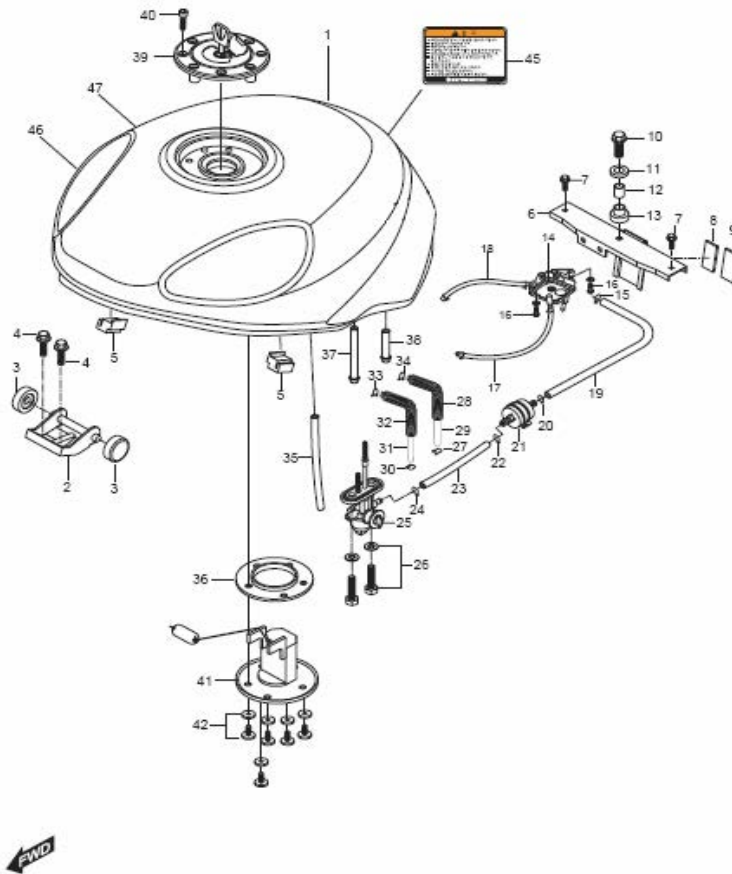

FUEL TANK

FUEL TANK

Ref #	Part #		Description	Quantity	Remarks
26	09168-06010	EMPAQUE LLAVE DE PASO DE COMBUSTIBLE	GASKET, F/level gauge	2	
27	09401-08401	CLIP VS250R	CLIP, fuel reserve No.1	2	
28	09440-10009	RESORTE VS250R	SPRING, fuel on (L=120)	1	
29		#N/A	HOSE, fuel on	1	
30		#N/A	CLIP, fuel on No.1	1	
31		#N/A	HOSE, fuel reserve	1	
32	09440-10009	RESORTE VS250R	SPRING, fuel reserve (L=180)	1	
33	09401-10401	CLIP VS250R	CLIP, fuel reserve No.2	1	
34	09401-10401	CLIP VS250R	CLIP, fuel on No.2	1	
35	09352H70103650	#N/A	HOSE, fuel tank drain (L=650)	1	
36	44118-01D30	#N/A	PLATE, fuel tank inlet	1	Not for Sale
37		#N/A	FILTER, fuel on	1	
38		#N/A	FILTER, fuel reserve	1	
39	44200H35C30	TAPA TANQUE COMBUSTIBLE VS250R	CAP ASSY, fuel tank filler	1	
40	09106-05017	PERNO VS250R	BOLT, fuel tank filler	4	
41	34810HM8102	FLOTADOR DE COMBUSTIBLE VS250R	GAUGE ASSY, fuel level sender	1	
42	01134-05106	PERNO MEDIDOR DE COMBUSTIBLE VS650R/	BOLT, fuel level sender	5	
45	68319H05350PL	PLATINA PRECAUCHION VS250R	PLATE, CAUTION	1	
46	44215HM8100	#N/A	CUSHION, f/tank in2	1	
47	44216HM8100	#N/A	CUSHION, f/tank in3	1