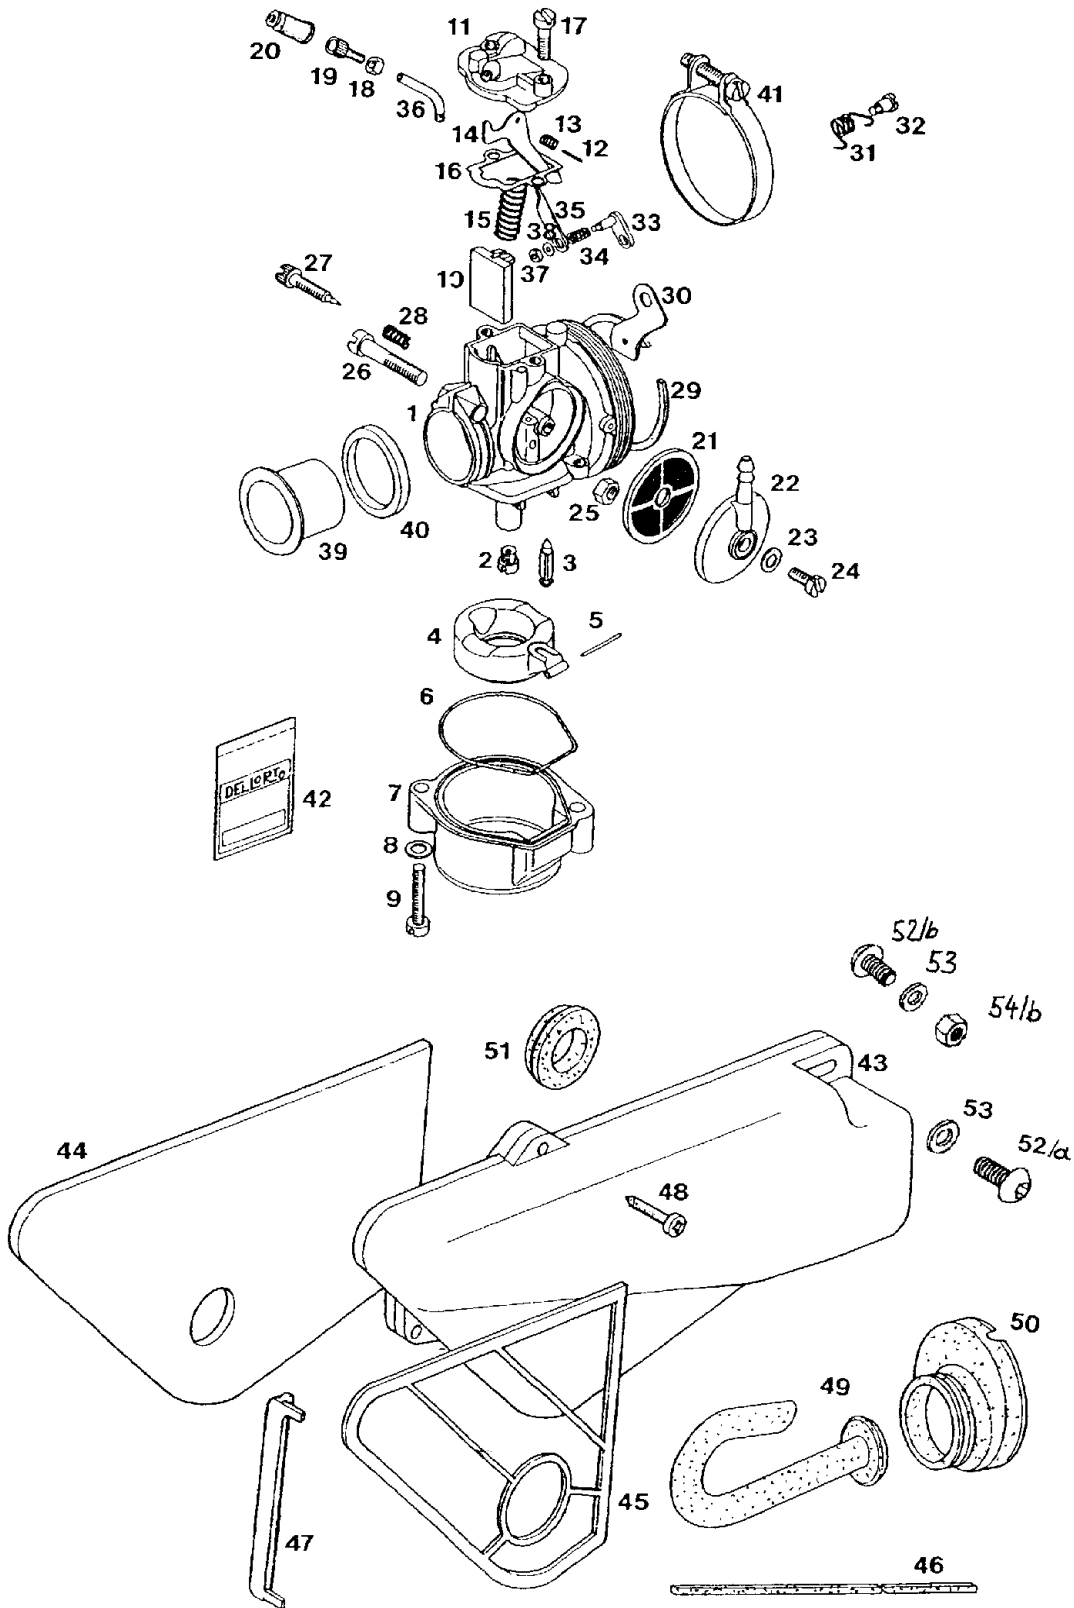

CARBURATOR, INTAKE SILENCER

A34DAG QUADRO 25-EX Spare parts catalogue

No.	*	Part No.	Denomination	C
1	1	236212	CARBURETOR	1
1	2	236202	CARBURETOR	.
2		212465	JET 51	1
2		222681	JET 49	.
3		219589	FLOAT VALVE	1
4		219582	FLOAT	1
5		219593	FLOAT PIN	1
6		219594	FLOAT CHAMBER GASKET	1
7		219595	FLOAT CHAMBER	1
8		031930	WASHER 4	1
9		027057	SCREW M4X20	1
10		219580	THROTTLE SLIDE	1
11		219596	CARBURATOR COVER CPL. with parts (12-15)	1
12		219871	PIN	1
13		219872	SPRING	1
14		219873	CHOKE LEVER	1
15		219874	RETURN SPRING	1
16		219583	CARBURATOR COVER GASKET	1
17		219598	SCREW M4X15	2
18		219626	NUT	1
19		219625	ADJUSTING SCREW	1
20		219624	RUBBER BUSH	1
21		219585	FUEL FILTER	1
22		219584	FUEL CONNECTION LID	1
23		219780	SEAL RING	1
24		026700	SCREW M5X10	1
25		031075	NUT M6	1
26		027083	SCREW M6X30	1
27		219587	ADJUSTING SCREW	1
28		219588	SPRING	1
29		219590	GASKET	1
30		223026	CHOKE LEVER	1
31		219591	RETURN SPRING	1
32		219592	SCREW	1
33		223025	LEVER	1
34		223027	CHOKE SPRING	1
35		227328	CHOKE LEVER	1
36		219623	CONNECTION	1
37		031073	NUT M4	1
38		031930	WASHER 4	1
39		227326	PLASTIC REDUCING BUSH	1
40		227324	SEALING RING	1
41		219375	CLAMP 60-65	1
42		219875	CARBURATOR GASKET SET CPL.	1
43	1	229769	INTAKE SILENCER CPL.	1
43	2	230069	INTAKE SILENCER CPL.	.
44		229704	AIR FILTER (FOAM)	1
45		229776	FILTER COVER	1
46		229702	FILTER PIECE	1
47		229703	FILTER SUPPORT	1
48		044438	SHEET SCREW 4,2X19	3
49		230046	SILENCER INSERT PIECE	.
50		229705	JUNCTION SLEEVE	1
51		229706	INSERT RUBBER	1