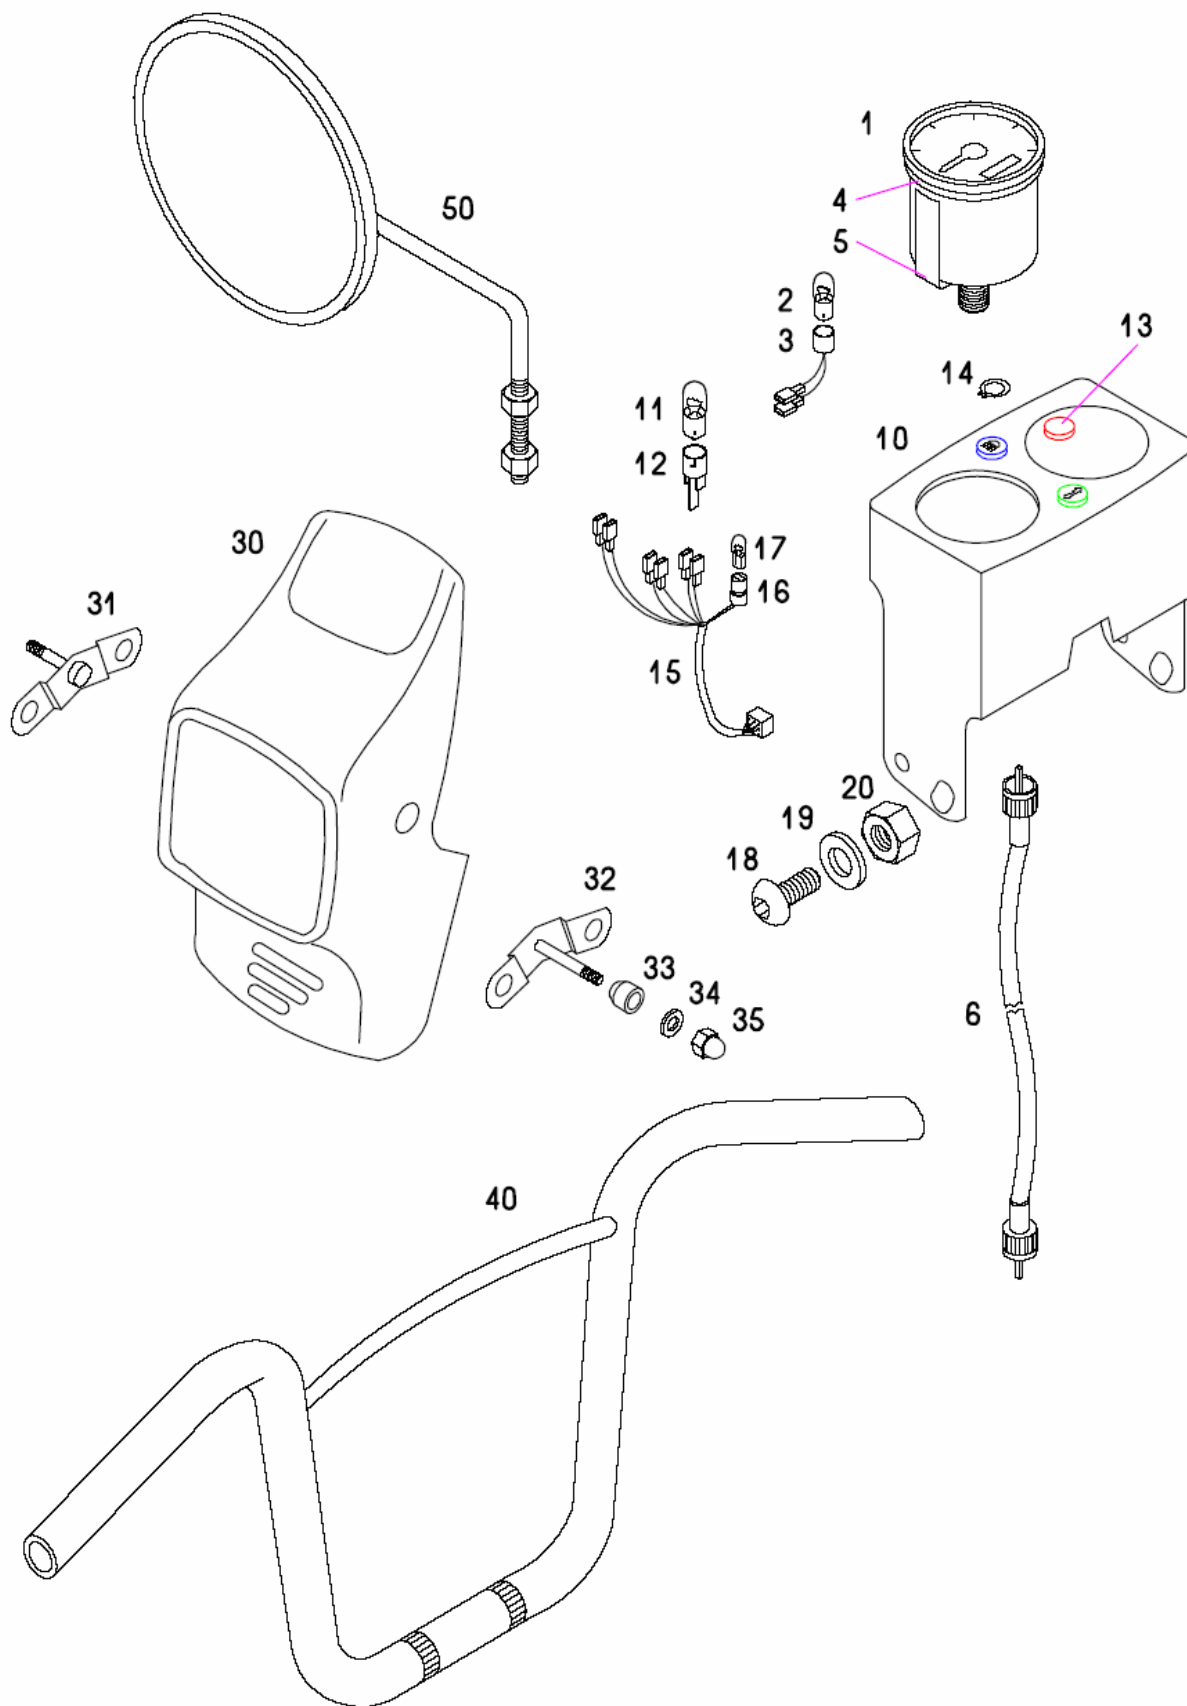

HANDELBAR, SPEEDOMETER, MIRROR

A34DAG QUADRO 25-EX Spare parts catalogue

No.	*	Part No.	Denomination	C
1		234355	SPEEDOMETER- km/h (with parts 2-3)	1
2		213993	BULB 12V 2W BA7S	1
3		234389	BULB HOLDER	1
4		219136	SPEEDOMETER GASKET	1
5		234357	SPEEDOMETER HOLDER	1
6		217664	SPEEDOMETER CABLE 1,8x1,8x780	1
10		222295	SPEEDOMETER HOUSING	.
10		237063	SPEEDOMETER HOUSING	1
11		044696	BULB 12V 1,5W	2
12		217679	BULB HOLDER	2
14		033001	CIRCLIP*14X1-DIN471	1
15	1	237122	SPEEDOMETER WIRING	.
15	2	237271	SPEEDOMETER WIRING	1
18		026708	SCREW M10X14(ISO 7380)	2
19	1	031934	WASHER 10	2
19	2	031976	WASHER A10	2
20		031227	NUT M10	2
30	L	223529	FRONT MASK-lakirana	1
31		223528	HEADLAMP HOLDER RIGHT	1
32		223527	HEADLAMP HOLDER LEFT	1
33		223493	DISTANCE TUBE	2
34		217753	WASHER	2
35		030020	NUT M6	2
40		242320S91	HANDLEBAR	1
50		236966	REAR MIRROR-LEFT	1