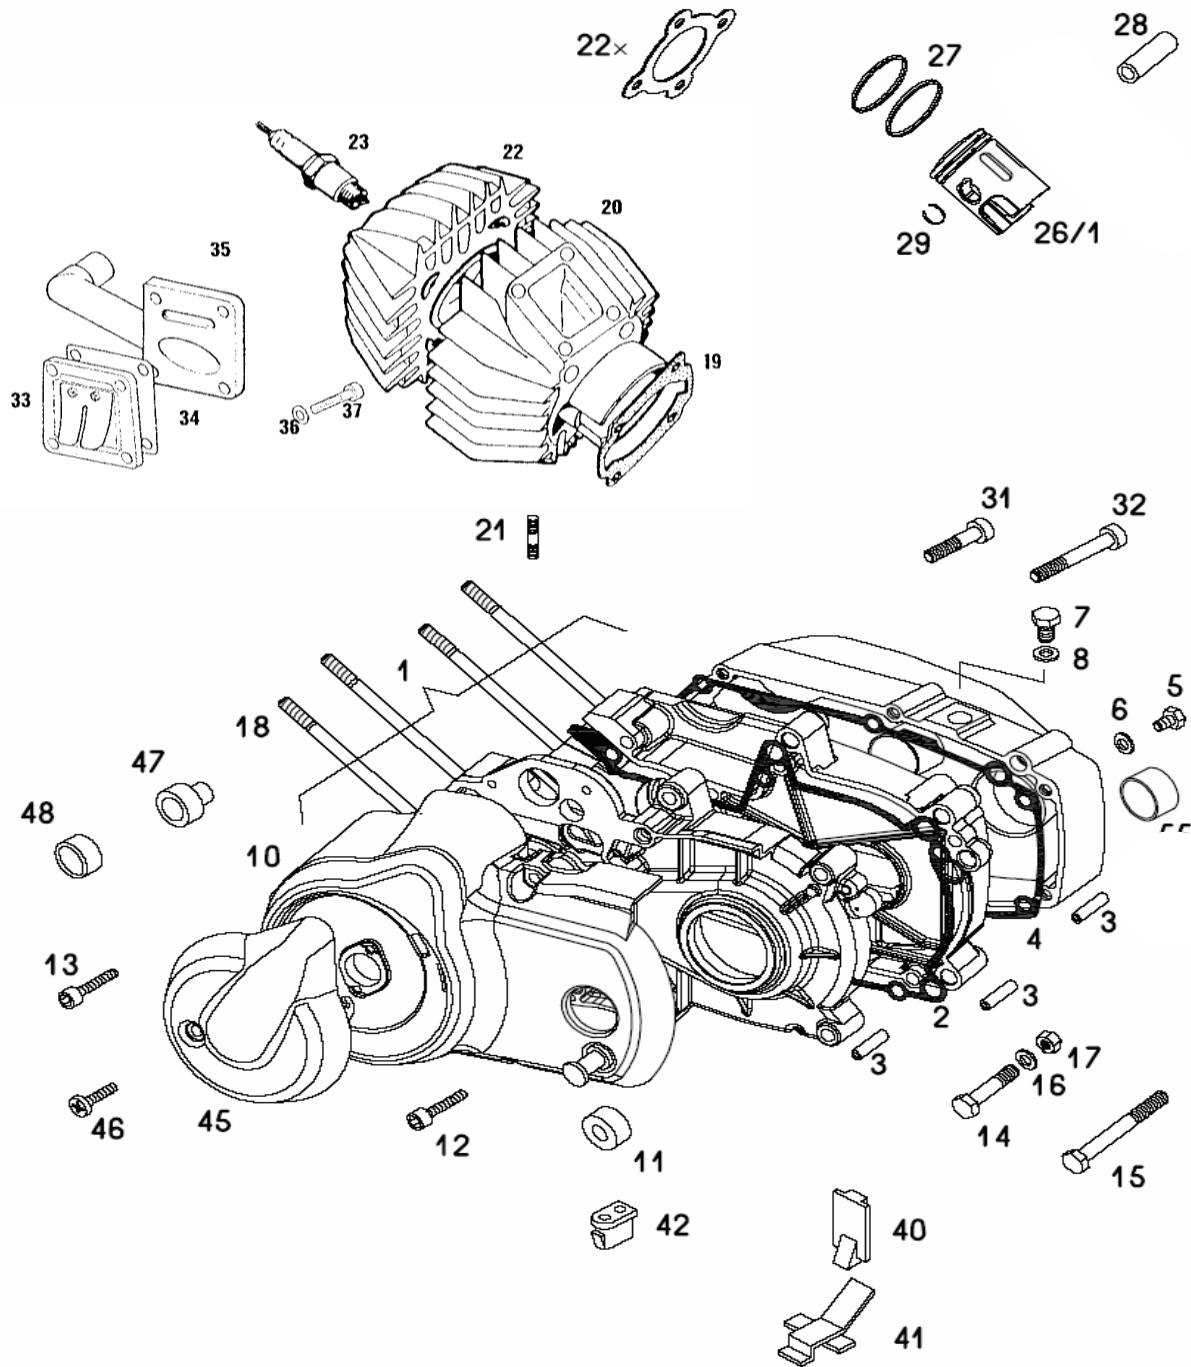

CRANKCASE,CYLINDER,PISTON

A34DAG QUADRO 25-EX Spare parts catalogue

No.	*	Part No.	Denomination	C
		237051	ENGINE 25 km/h-BLACK OIL PUMP	1
1	1	230982	CRANKCASE-CPL (with parts 2-8,18,30 and barings)	1
1	2	233178	CRANKCASE right, left and right cover BLACK	1
2		222098	CRANKCASE GASKET	1
3		223440	CENTERING BUSH 9,8X16	4
4		232971	RIGHT COVER GASKET	1
5		027264	SCREW M6X10	1
6		230172	SEAL RING A6X12	1
7		026311	SCREW M8X10	2
8		230173	SEAL RING A8X14	2
10		230859	MAGNETO COVER BLACK	1
11		200294	RUBBER RING	1
12		026573	ALLEN SCREW M6X25	2
13		026636	ALLEN SCREW M6X40	1
14		026045	SCREW M8x1X90	2
15		026043	SCREW M8x1X80	2
16		031933	WASHER 8	5
17		030049	NUT M8X1-SELFLOCKING	4
18		205386SS	CYLINDER STUD BOLT M7X115	4
19		233714	CYLINDER GASKET-0,4 mm	2
20		229402	CILINDER CPL (with part 26)-BLACK	1
21		240632	STUD BOLT	2
22	1	223466	CYLINDER HEAD-BLACK	.
22	2	229288	CYLINDER HEAD-BLACK	1
23		044511	SPARK PLUG (BOSNA- F75, BOSCH-W7AC,CHAMPION-L86)	1
24		044828	NUT M7	4
25		044154	WASHER 7	4
26		227868	PISTON 38,0 X 50 mm (with part 28-30)	1
27		222041	PISTON RING 38,0 mm	2
28		207408	WRIST PIN 12 mm	1
29		032039	SPRING CIRCLIP 12 mm	2
31		026573	ALLEN SCREW M6X25	14
32		026582	ALLEN SCREW M6X65	1
33		222238	REED VALVE	1
34		223748	REED VALVE GASKET	1
35	1	230045	INTAKE MAINFOLD	.
35	2	229707	INTAKE MAINFOLD	.
35	3	230905	INTAKE MAINFOLD	1
35	4	230815	INTAKE MAINFOLD	.
36		031931	WASHER 5	4
37	1	026686	SCREW M5X20(ISO 7380)	2
37	2	236323	SCREW	1
38		230812	RUBBER TUBE	1
45		233411	COVER-BLACK	1
46		233368	SCREW PT-KA30X14	1
47		230793	CRANKCASE BUSH	1
48		230794	COVER BUSH	1
		233560	GASKET SET (A5-A)	.