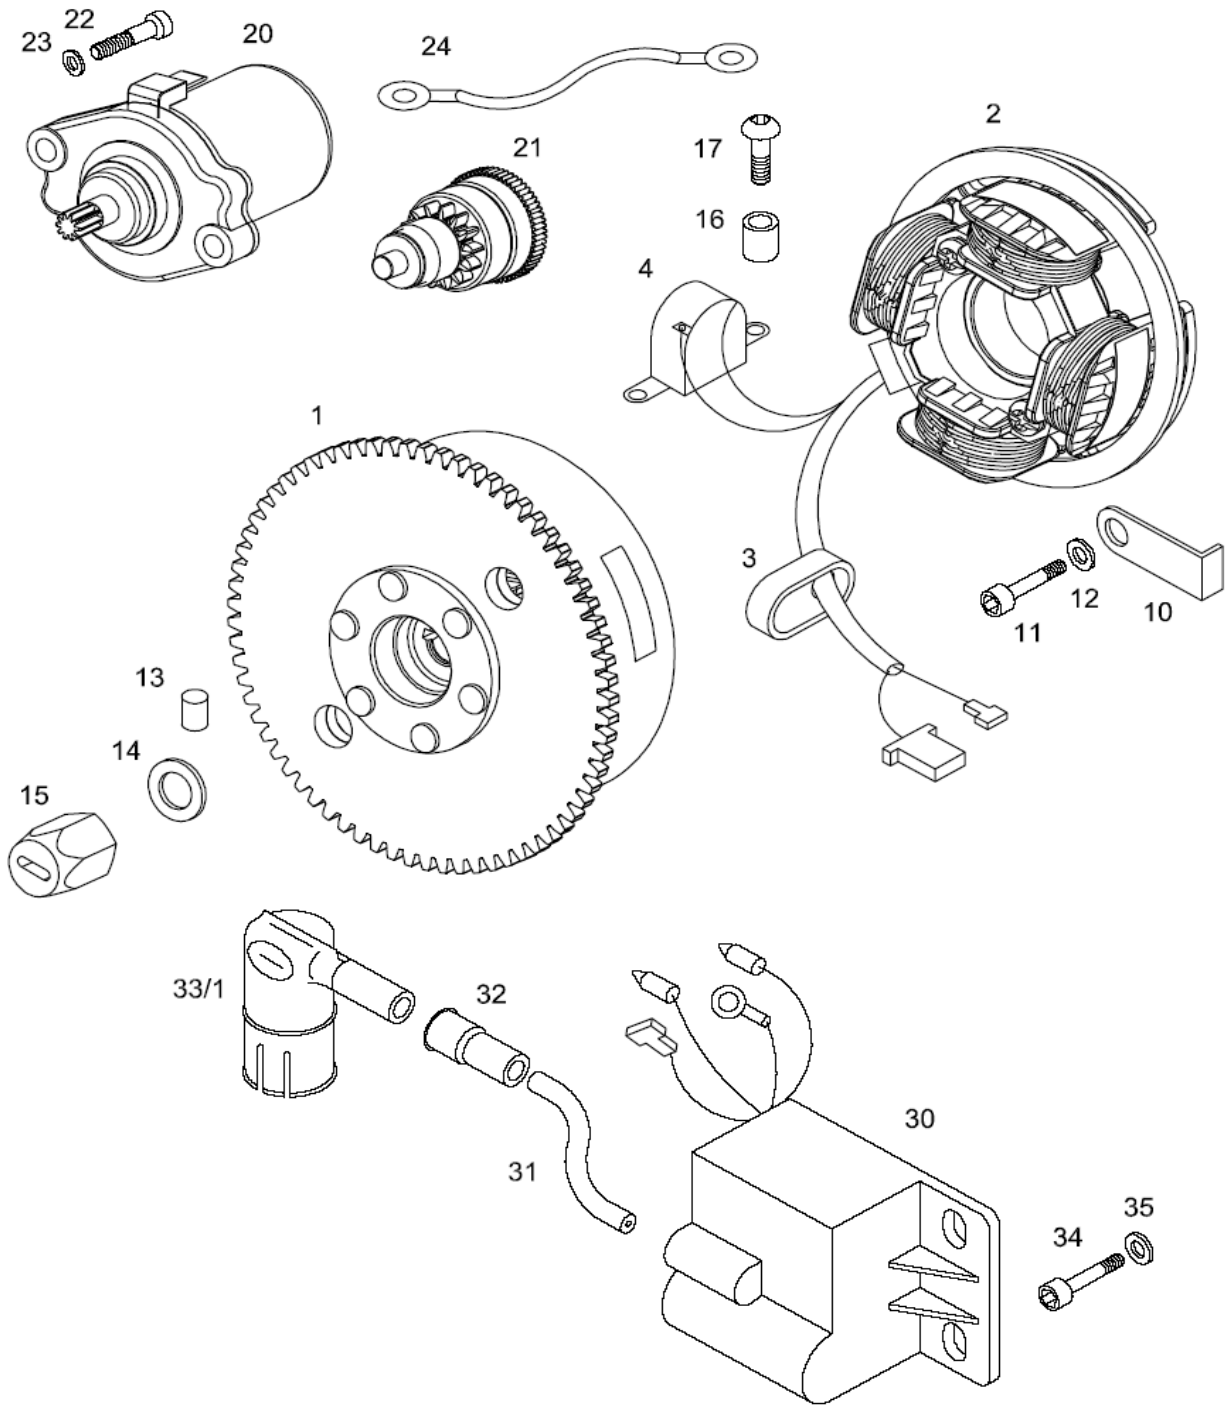

MAGNETO ASSEMBLY, ELECTRIC STARTER

A34DAG QUADRO 25-EX Spare parts catalogue

No.	*	Part No.	Denomination	C
		233720	MAGNETO ASSEMBLY CPL. (with parts 1- 4)	1
1		243101	FLYWHEEL	1
2		243100	BASE PLATE CPL.	1
3		224196	RUBBER INSERT PIECE	1
4		243102	PICK UP	1
10		230916	CLIP	1
11		026657	ALLEN SCREW M5x15	2
		291346	LOCTITE 243	.
12		031508	WASHER M5	2
13		200048	ROLLER D3x4	1
14		229918	WASHER d10,4 D 17,5 s 1,2	1
15		230813	OIL PUMP NUT M10x1	1
16		233719	DISTANCE TUBE	2
17		236389	SCREW FOR PICK UP	2
20		237133	ELECTRICAL STARTER 12v 170w	1
21		237134	STARTER GEAR	1
22		026707	SCREW M6x20	2
23		031845	WASHER M6	2
24		232967	GROUND WIRE	1
30		233729	ELECTRONIC	1
31		044528	SPARK PLUG CABLE (430mm)	m
32		210175	RUBBER PROTECTOR	1
33		206116	SPARK PLUG CAP	1
34		026701	SCREW M5x12 (ISO 7380)	2
35		031508	WASHER M5	2