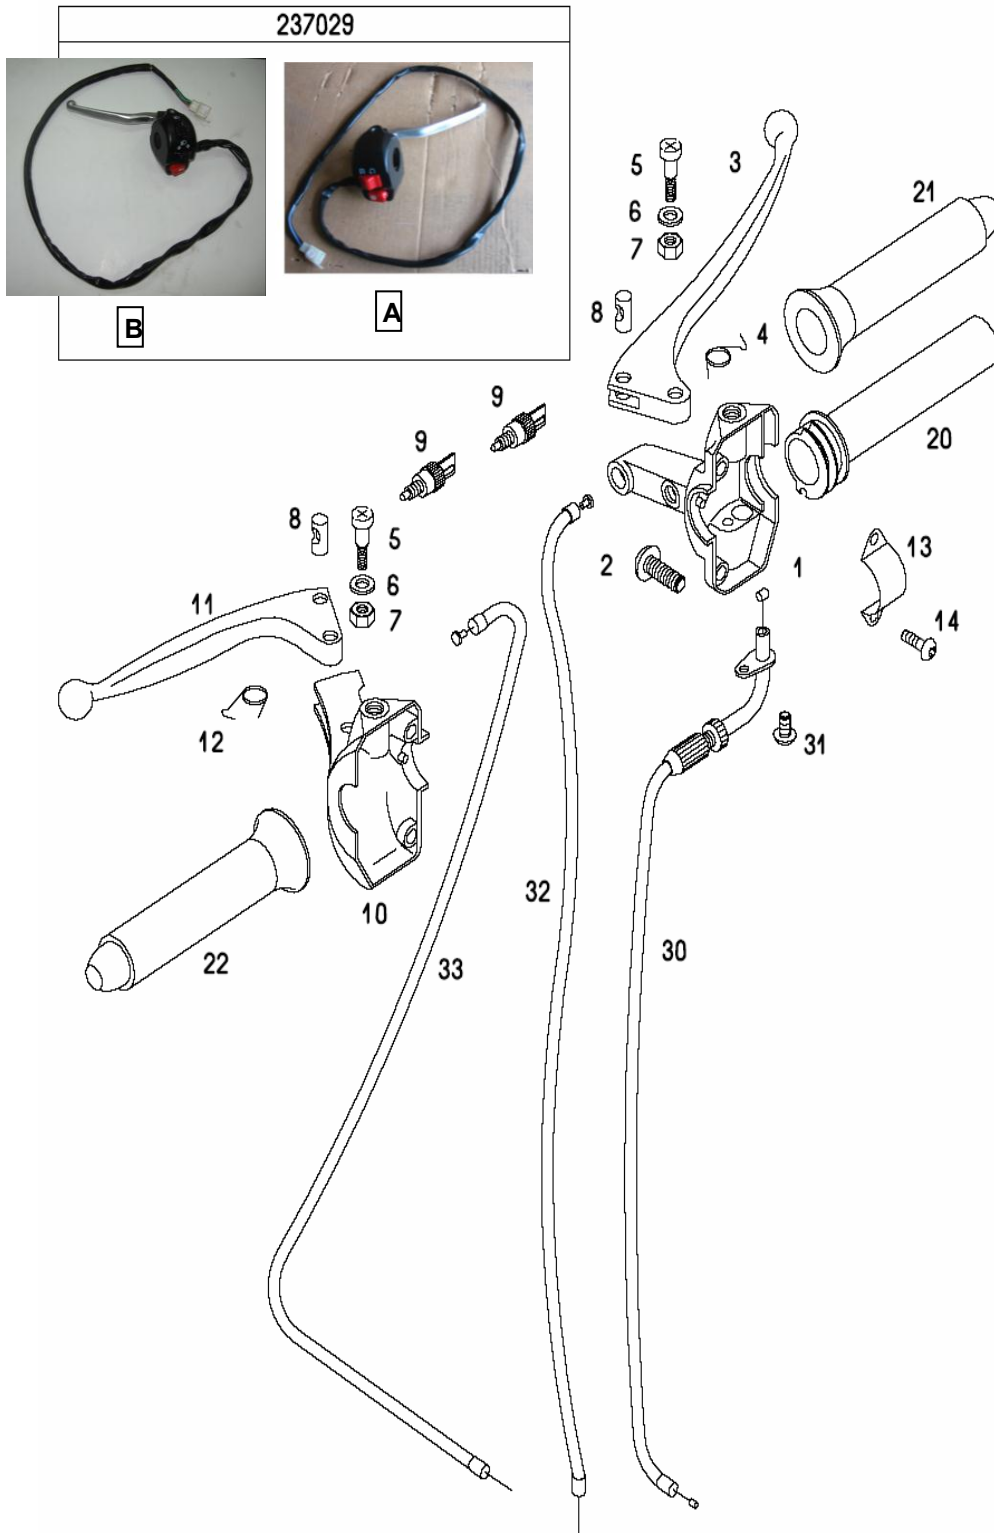

GRIPS, CABLES

A34DAG QUADRO 25-EX Spare parts catalogue

No.	*	Part No.	Denomination	C
1		243236	GRIP	1
2		243237	SCREW	4
3		243238	GRIP	1
4		243239	SPRING	1
5		243240	SCREW	1
8		221222	NIPPEL	2
9		243607	STOP SWICH	2
10		243242	GRIP	1
11		243244	GRIP	1
12		243245	SPRING	1
13		243247		2
14		026700	SCREW M5X10	2
20		243246	LEVER GRIP	1
30		232794	THROTTLE CABLE	1
31		026700	SCREW M5X10	1
32		229542	BRAKE CABLE FRONT	1
33		229543	BRAKE CABLE REAR	1
		241099	GRIP	1