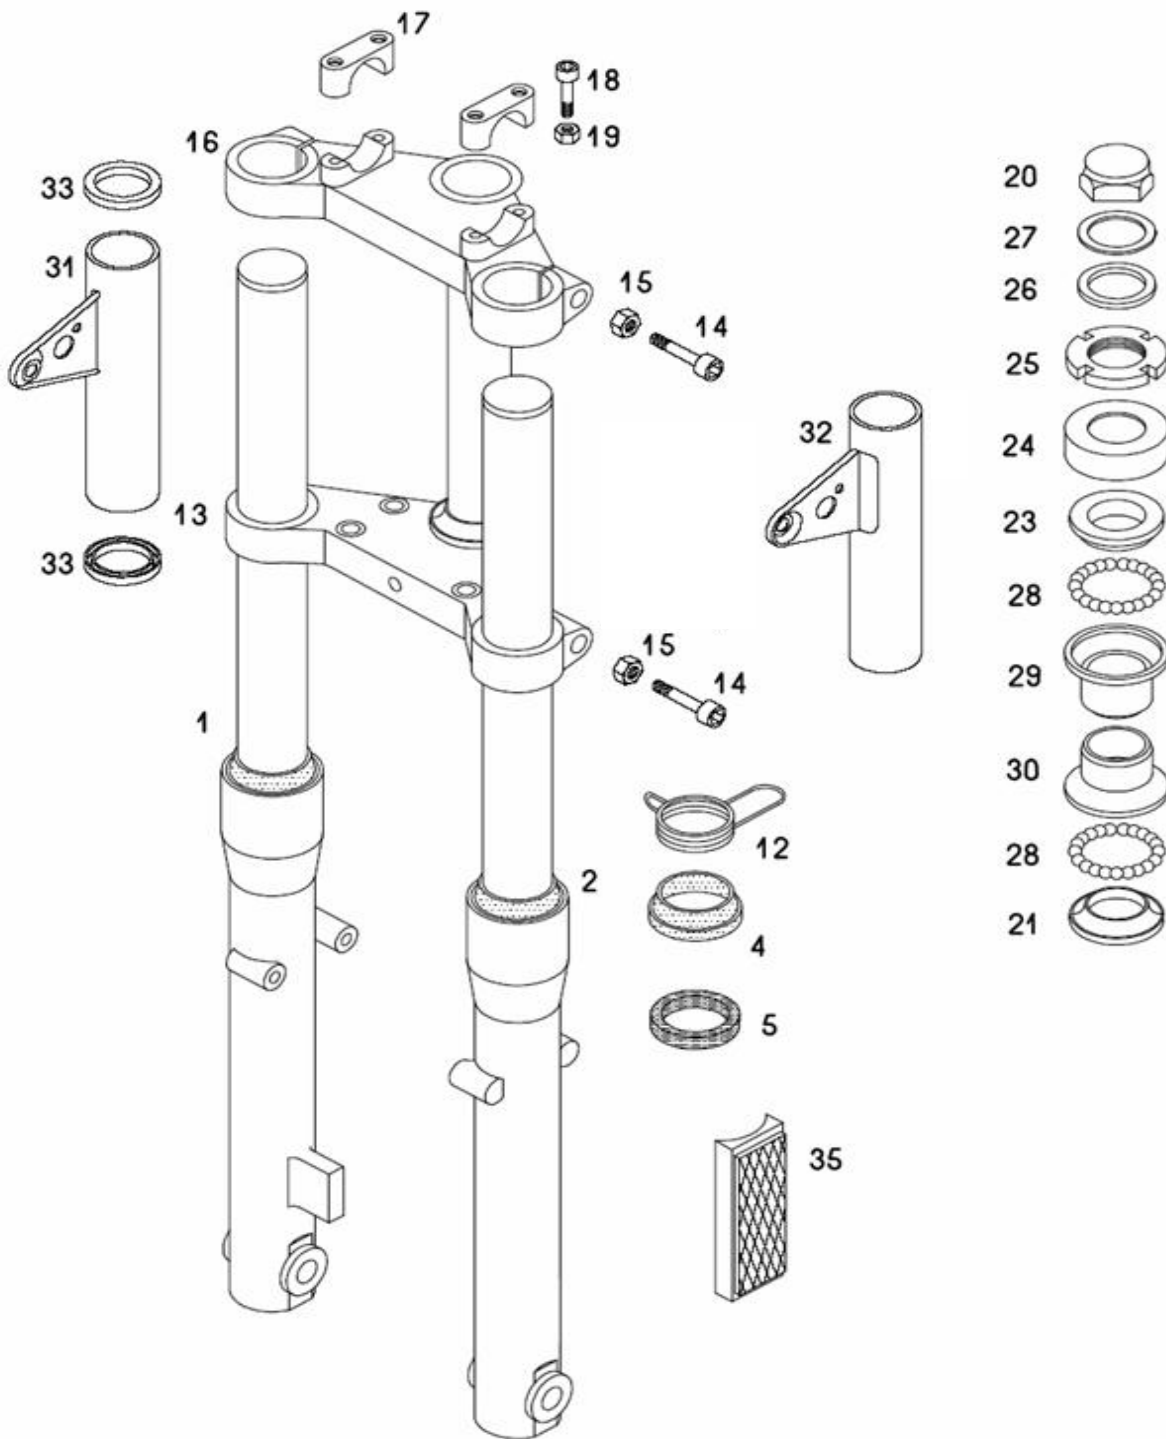

FRONT FORK

A34DAG QUADRO 25-EX Spare parts catalogue

No.	*	Part No.	Denomination	C
-		236839	FRONT FORK CPL. grund (with parts 1 to 21 and 27)	1
1	L	243184	RH FRONT FORK SILVER	1
2	L	243185	LH FRONT FORK SILVER	1
4		243179	SEAL RING	2
5		243195	OIL SEAL RING	2
12		232968	CABLE GUIDE	2
13	G	243197	FORK LUG grund	1
14		26683	SCREW M8X45	4
15		31077	NUT M8	4
16	G	243196	UPPER YOKE GRUND	1
17	G	243198	HANDLEBAR CARRIER grund	2
18		26646	SCREW M6X45	4
19		31075	NUT M6	4
20		219349	CROWN NUT	1
-		230741	BEARING SET (with parts 21-30)	1
21		200714	STEERING BEARING CONE	1
23		200714	STEERING BEARING CONE	1
24		200715	COVER (BRIGHT)	1
25		200717	GROOVED NUT	1
26	P	222848	WASHER (S= 2MM)	1
27		206701	WASHER (S= 0,7MM)	1
28		044535	BALL BEARING 5	42
29		223155	STEERING BEARING CUP (TOP)	1
30		223157	STEERING BEARING CUP (BOTTOM)	1
31	L	242282LAK	LAMP HOLDER-RIGHT	1
32	L	242283LAK	LAMP HOLDER-LEFT	1
33		229399	RUBBER RING	4
35		227121	FRONT SIDE REFLECTOR	2
40		236470	SET OF LOCKS (with parts 41-43)	1
41		232891	KEY (must to notify number)	1
42		233198	FRONT FORKS LOCK (with part 41)	1
43		232896	IGNITION LOCK (with part 41)	1