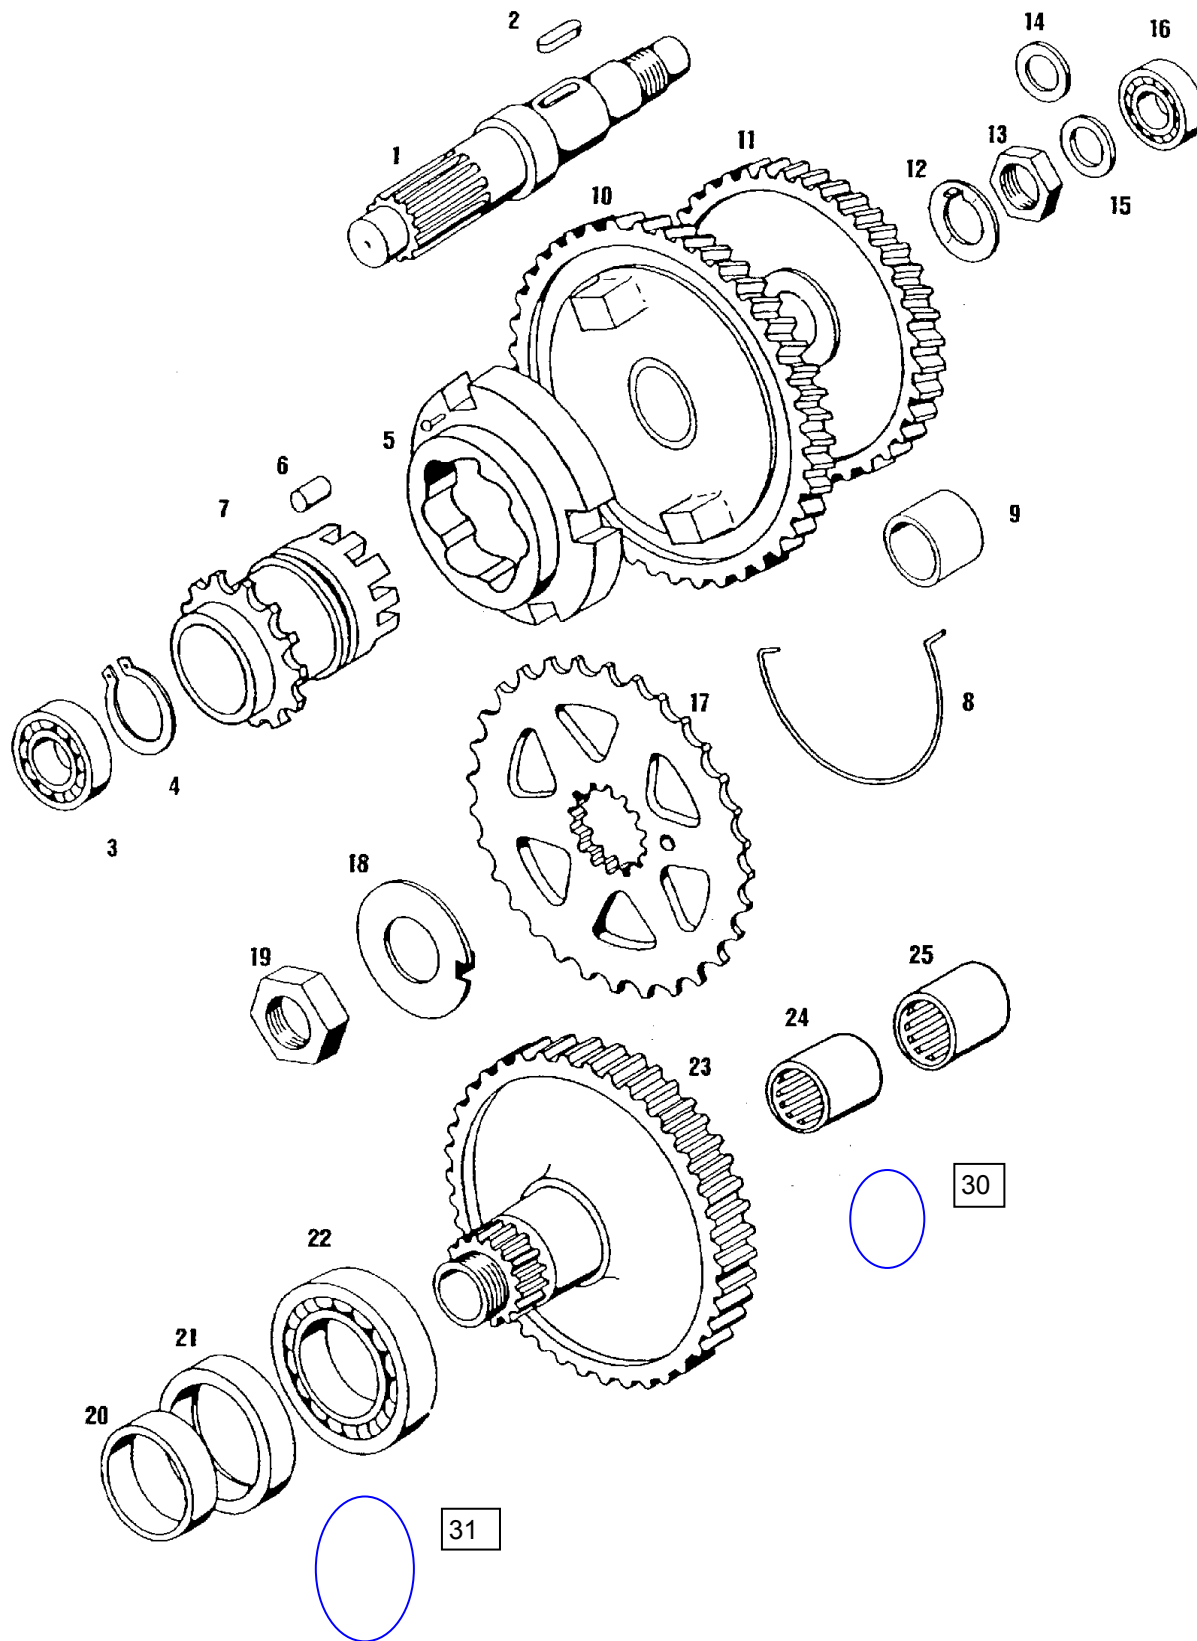

COUNTERSHAFT, MAINSHAFT

A34DAG QUADRO 25-EX Spare parts catalogue

No.	*	Part No.	Denomination	C
1		223458	COUNTERSHAFT	1
2		044835	WOODRUFF KEY 5X5X12	1
3		035072	BALL BEARING 6201	1
4		032077	CIRCLIP	1
5		223463	CAGE	1
6		209063	ROLLER D5X8	8
7		222209	CAGE	1
8		223121	COUNTERSHAFT SPRING	1
9		035600	BEARING BUSH	1
10		227194	1ST. SPEED GEAR - A35	1
11		223461	2ND. SPEED GEAR - A35	1
12		209062	PROTECTIVE WASHER	1
13		200141	NUT M14X1	1
14		223469	THRUST WASHER 2,0MM	1
15	P	209075	SHIM 0,20MM	1
15	P	209076	SHIM 0,50MM	1
16		035031	BALL BEARING 6000	1
17		209078	FRONT SPROCKET Z=26	1
18		209079	PROTECTIVE WASHER	1
19		209080	NUT M22X1	1
20		209077	DISTANCE BUSH	1
21		036620	SEALING RING A35X47X7	1
22		035037	BALL BEARING 6006	1
23		223456	DRIVE SHAFT CPL. - KICK	1
24		035502	NEEDLE BEARING SCE 109P	1
25		035503	NEEDLE BEARING SCE 108	1
30		033006	O RING	1
31		033007	O RING	1