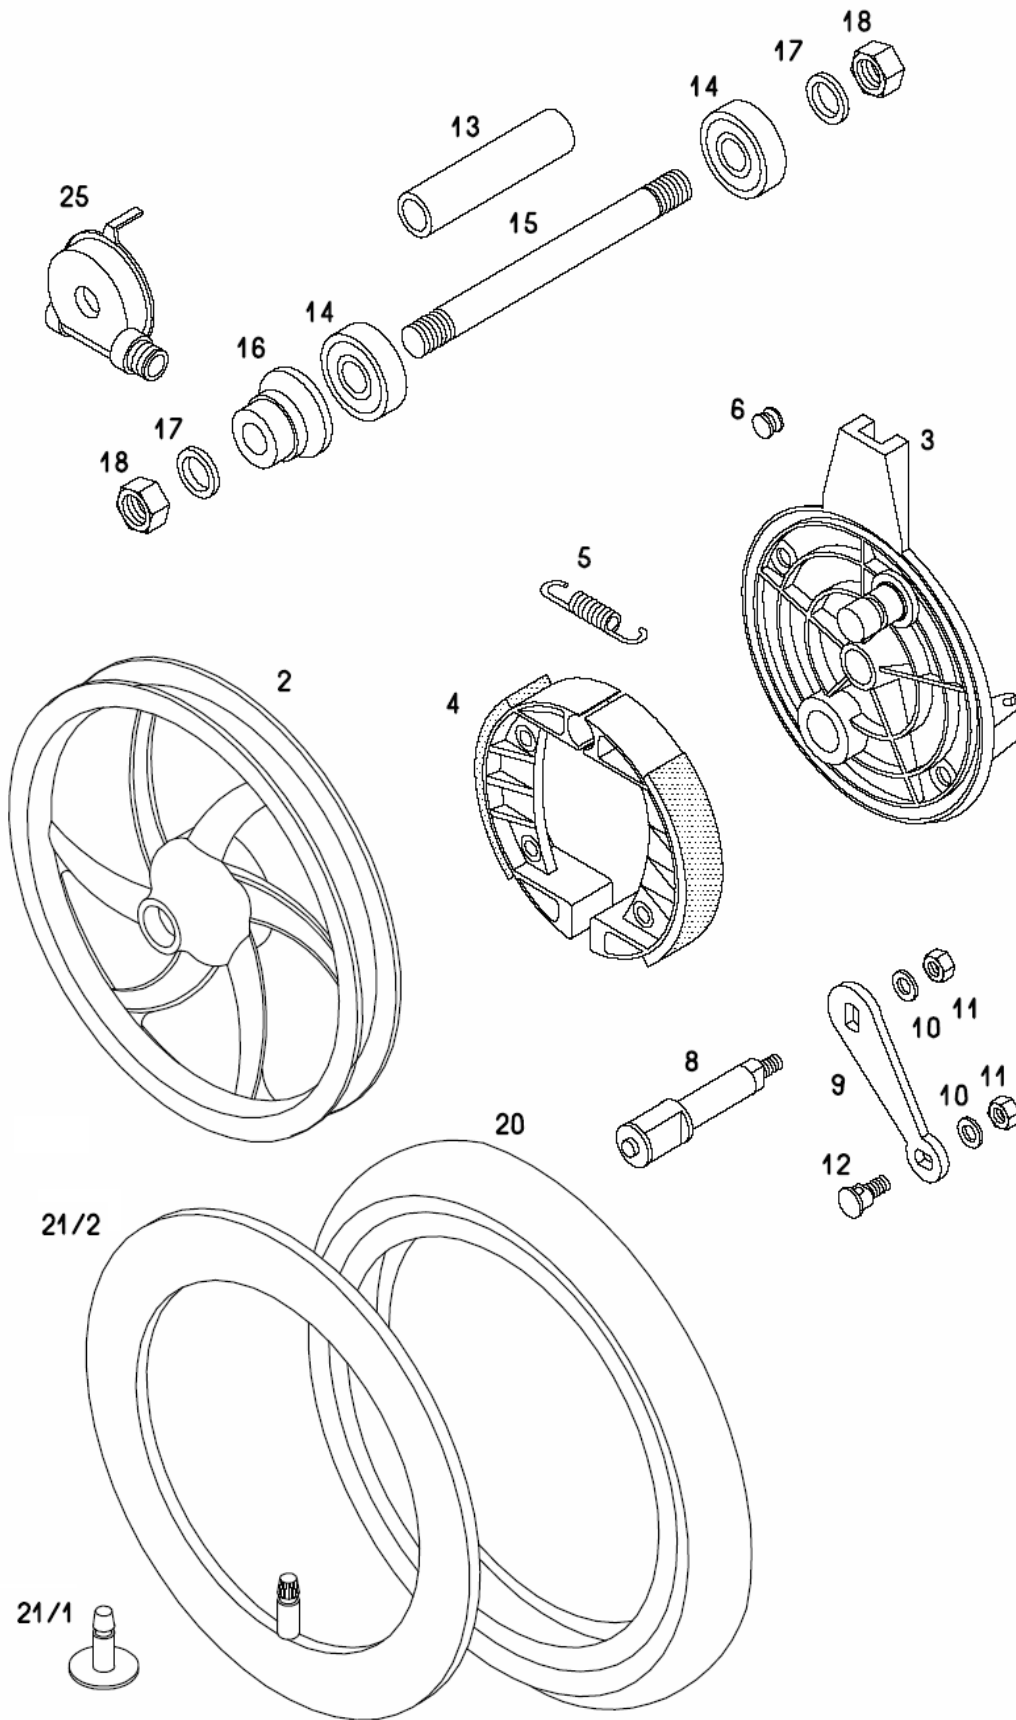

FRONT WHEEL

A34DAG QUADRO 25-EX Spare parts catalogue

No.	*	Part No.	Denomination	C
2		236974	WHEEL FRONT	1
3		233155	FRONT BRAKE PLATE	1
4		230952	BRAKE SHOE - PAIR	1
5		229741	SPRING	2
6		227114	RUBBER PLUG	2
8		230954	BRAKE CAM	1
9		229684	BRAKE LEVER	1
10		031509	WASHER 6	2
11		031075	NUT M6	2
12		222581	BOLT	1
13		222568	DISTANCE BUSH	1
14		044225	BALL BEARING 12X32X10 (620	2
15		226086	FRONT AXLE	1
16		227485	DISTANCE BUSH (BLACK)	1
17		031935	WASHER 13	2
18		033022	NUT M12x1 SELFLOCKING	1
20		227771	TYRE 2 1/4-16*38J*B8.S	1
21	1	044925	VENTIL TUBELESS	1
21	2	236327	INNER TUBE 2 1/4-16 VENTIL VG8	.
25		230631	RH SPEEDOMETER DRIVE	1