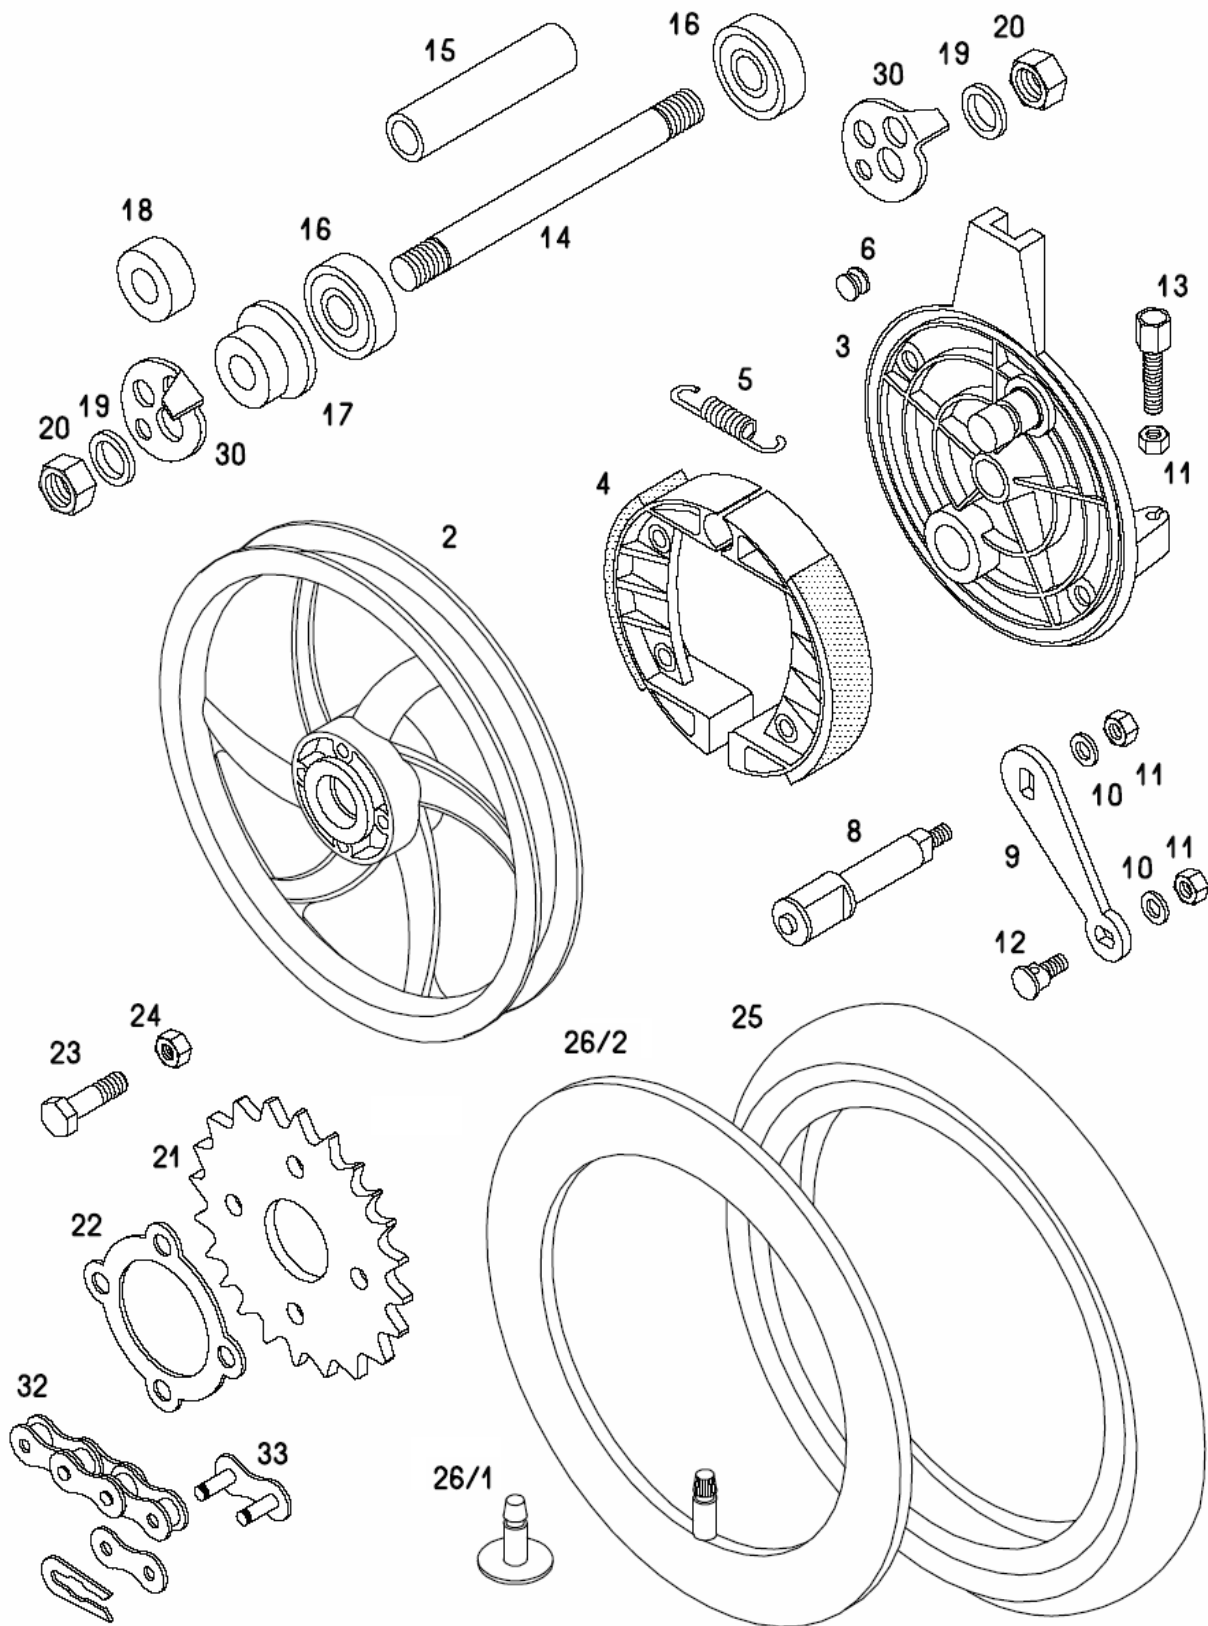

REAR WHEEL

A34DAG QUADRO 25-EX Spare parts catalogue

No.	*	Part No.	Denomination	C
2		236975	REAR WHEEL	1
3		233197	REAR BRAKE PLATE	1
4		230952	BRAKE SHOE - PAIR	1
5		229741	SPRING	1
6		227114	RUBBER PLUG	2
8		230954	BRAKE CAM	1
9		229684	BRAKE LEVER	1
10		031509	WASHER 6	2
11		031075	NUT M6	3
12		222581	BOLT	1
13		231358	ADJUSTING SCREW	1
14		230515	REAR AXLE	1
15		222569	DISTANCE BUSH	1
16		044225	BALL BEARING 12X32X10 (620	1
17		222883	DISTANCE BUSH (BLACK)	1
18		230668	DISTANCE BUSH	1
19		227450	WASHER D11.1XD20X2	1
20		209277	NUT M11X1	1
21		222586	REAR SPROCKET Z=22	.
21		231349	REAR SPROCKET Z=33	1
22		222583	LOCKING TAB FOR REAR WHEEL	1
23		026304	SCREW M7X25	4
24		031076	NUT M7	4
25		227771	TYRE' 2 1/4-16*38J*B8.S	1
26	1	236327	VENTIL TUBELESS	1
26	2	044925	INNER TUBE 2 1/4-16 VENTIL VG8	.
30		209212	CHAIN TENSION ADJUSTER RH	1
31		209212	CHAIN TENSION ADJUSTER RH	1
32	2	207083	CHAIN (90 ROLLERS)	1
33	2	221607	CHAIN WASHER LINK	1
33	1	229189	CHAIN MASTER LINK	1