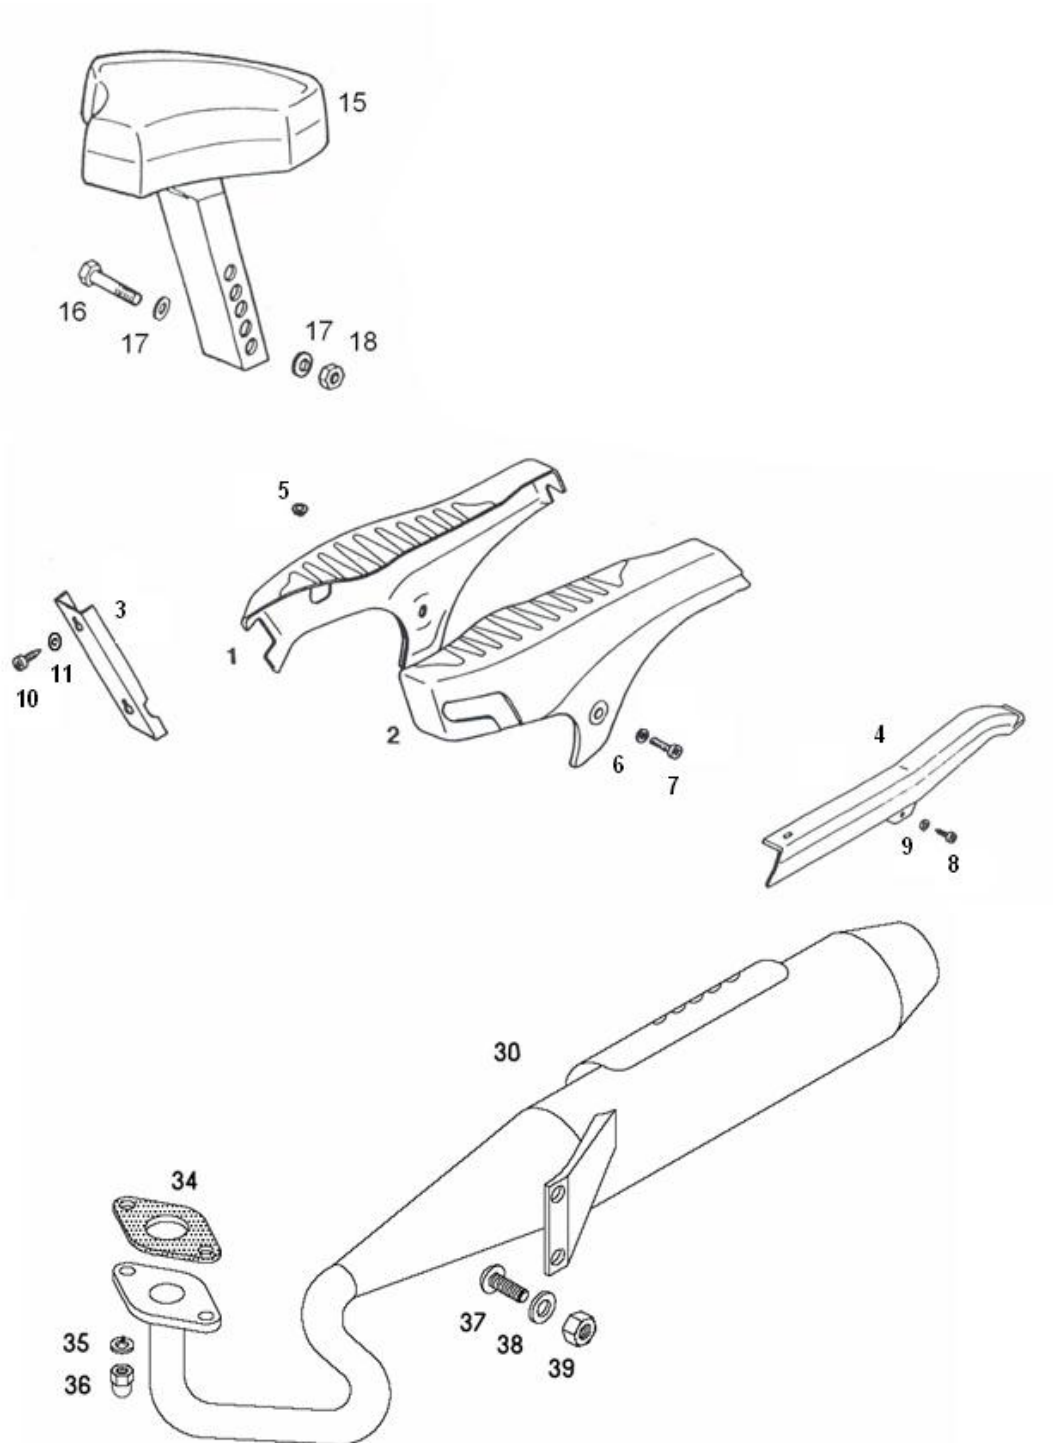

EXHAUST, SEAT, COVERS

A34DAG QUADRO 25-EX Spare parts catalogue

No.	*	Part No.	Denomination	C
1	L	229836	RNNING BOARD PAINTED RH	1
2	L	242331LAK	RUNNING BOARD PAINTED LH	1
3		242313	CONTROL CABLE COVER	1
4		229779	CHAIN GUARD (BLACK)	1
5		229728	RUBBER INSERT PIECE	4
6		031925	WASHER 6,4	2
7		033512	SCREW M6X16 (DIN 6921)	2
8		033583	SCREW ST4,8X9	2
9		215341	WASHER d5,2xD14,5	2
10		033581	VIJAK*ST4,2X19	2
11		215341	WASHER d5,2xD14,5	2
15		234335	SEAT (el. start)	1
16		033534	SCREW M8x55 (DIN 6921)	2
17		031933	WASHER A8,4	2
18		033592	NUT M8 (DIN 6923)	2
30		236213	EXHAUST SILENCER	.
30		236203	EXHAUST SILENCER	1
34		227149	EXHAUST GASKET	1
35		031845	SPRING RING B6	2
36		030020	SCREW M5X30	2
37		026704	SCREW M8X20 (ISO 7380)	2
38		031510	WASHER 8	4
39		030041	NUT M8-SELFLOCKING	2
		026705	SCREW	2
		031509	WASHER 6	2
		242153S91	EXHAUST SHIELD	1