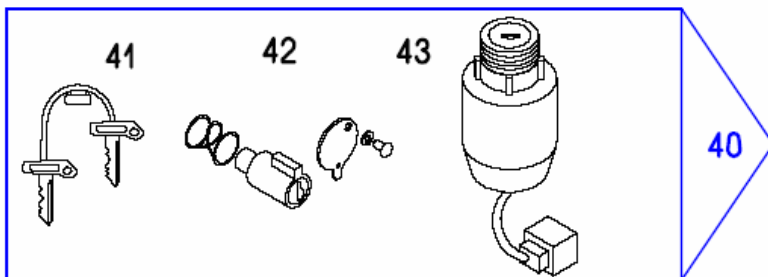

FRONT FORK

A34DAG QUADRO 25-EX Spare parts catalogue

No.	*	Part No.	Denomination	C
-		236839	FRONT FORK CPL. grund (with parts 1 to 21 and 27)	1
1	L	243184	RH FRONT FORK SILVER	1
2	L	243185	LH FRONT FORK SILVER	1
4		243179	SEAL RING	2
5		243195	OIL SEAL RING	2
12		232968	CABLE GUIDE	2
13	G	243197	FORK LUG grund	1
14		26683	SCREW M8X45	4
15		31077	NUT M8	4
16	G	243196	UPPER YOKE GRUND	1
17	G	243198	HANDLEBAR CARRIER grund	2
18		26646	SCREW M6X45	4
19		31075	NUT M6	4
20		219349	CROWN NUT	1
-		230741	BEARING SET (with parts 21-30)	1
21		200714	STEERING BEARING CONE	1
23		200714	STEERING BEARING CONE	1
24		200715	COVER (BRIGHT)	1
25		200717	GROOVED NUT	1
26	P	222848	WASHER (S= 2MM)	1
27		206701	WASHER (S= 0,7MM)	1
28		044535	BALL BEARING 5	42
29		223155	STEERING BEARING CUP (TOP)	1
30		223157	STEERING BEARING CUP (BOTTOM)	1
31	L	242282LAK	LAMP HOLDER-RIGHT	1
32	L	242283LAK	LAMP HOLDER-LEFT	1
33		229399	RUBBER RING	4
35		227121	FRONT SIDE REFLECTOR	2
40		236470	SET OF LOCKS (with parts 41-43)	1
41		232891	KEY (must to notify number)	1
42		233198	FRONT FORKS LOCK (with part 41)	1
43		232896	IGNITION LOCK (with part 41)	1