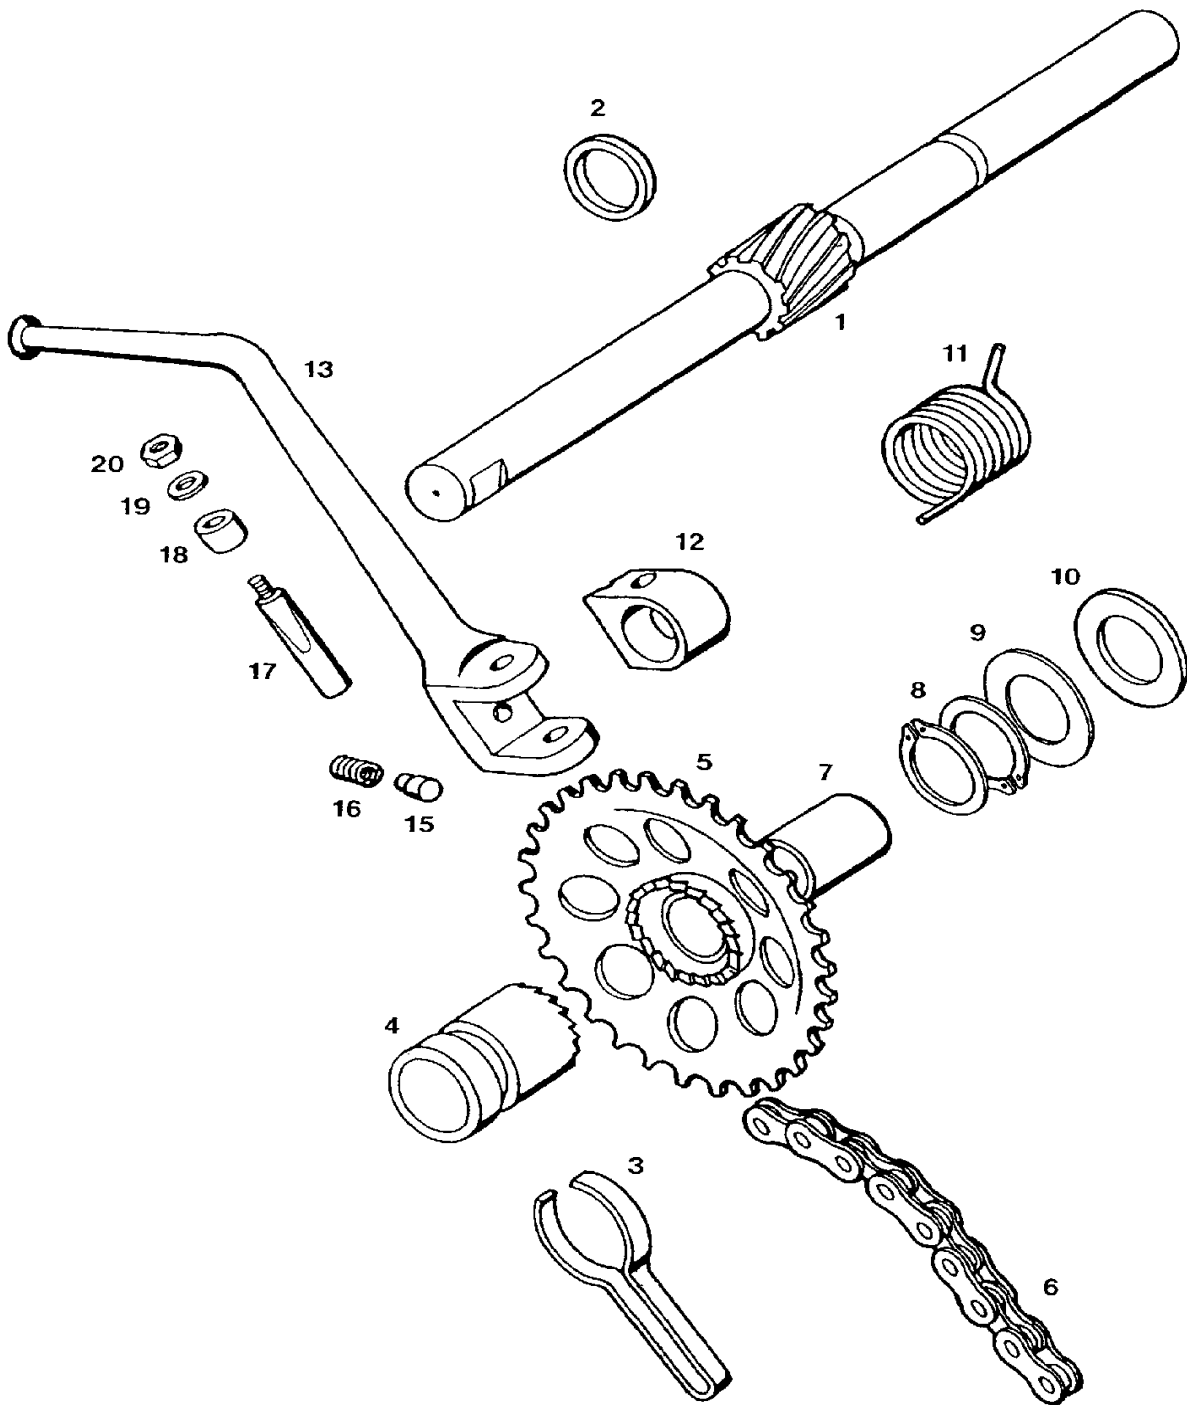

STRARTER MECHANISM

A34DAG QUADRO 25-EX Spare parts catalogue

No.	*	Part No.	Denomination	C
1		223447	STARTER SHAFT	1
2		205702	THRUST WASHER	1
3		209048	BRAKE SPRING	1
4		209047	CLAW COLLAR	1
5		217584	CHAIN SPROCKET Z=25	1
6		217582	CHAIN (32 ROLLERS)	1
7		223448	DISTANCE BUSH	1
8		032073	STARTERSHAFT RING 16	2
9		206391	SHIM 0,50MM	1
10	P	209087	SHIM 0,02MM	3
10	P	200175	SHIM 0,50MM	1
		237189	KICK START LEVER CPL. (with parts 11 to 20)	1
11		223473	KICK START RETURN SPRING	1
12		221406	HUB	1
13		221405	KICK START LEVER	1
15		260216	THRUST BOLT	1
16		260217	KICKSTART SPRING	1
17		202726	KICKSTART PIN	1
18		202723	DISTANCE BUSH	1
19		202727	WASHER 7,4X14X2	1
20		031076	NUT M7	1