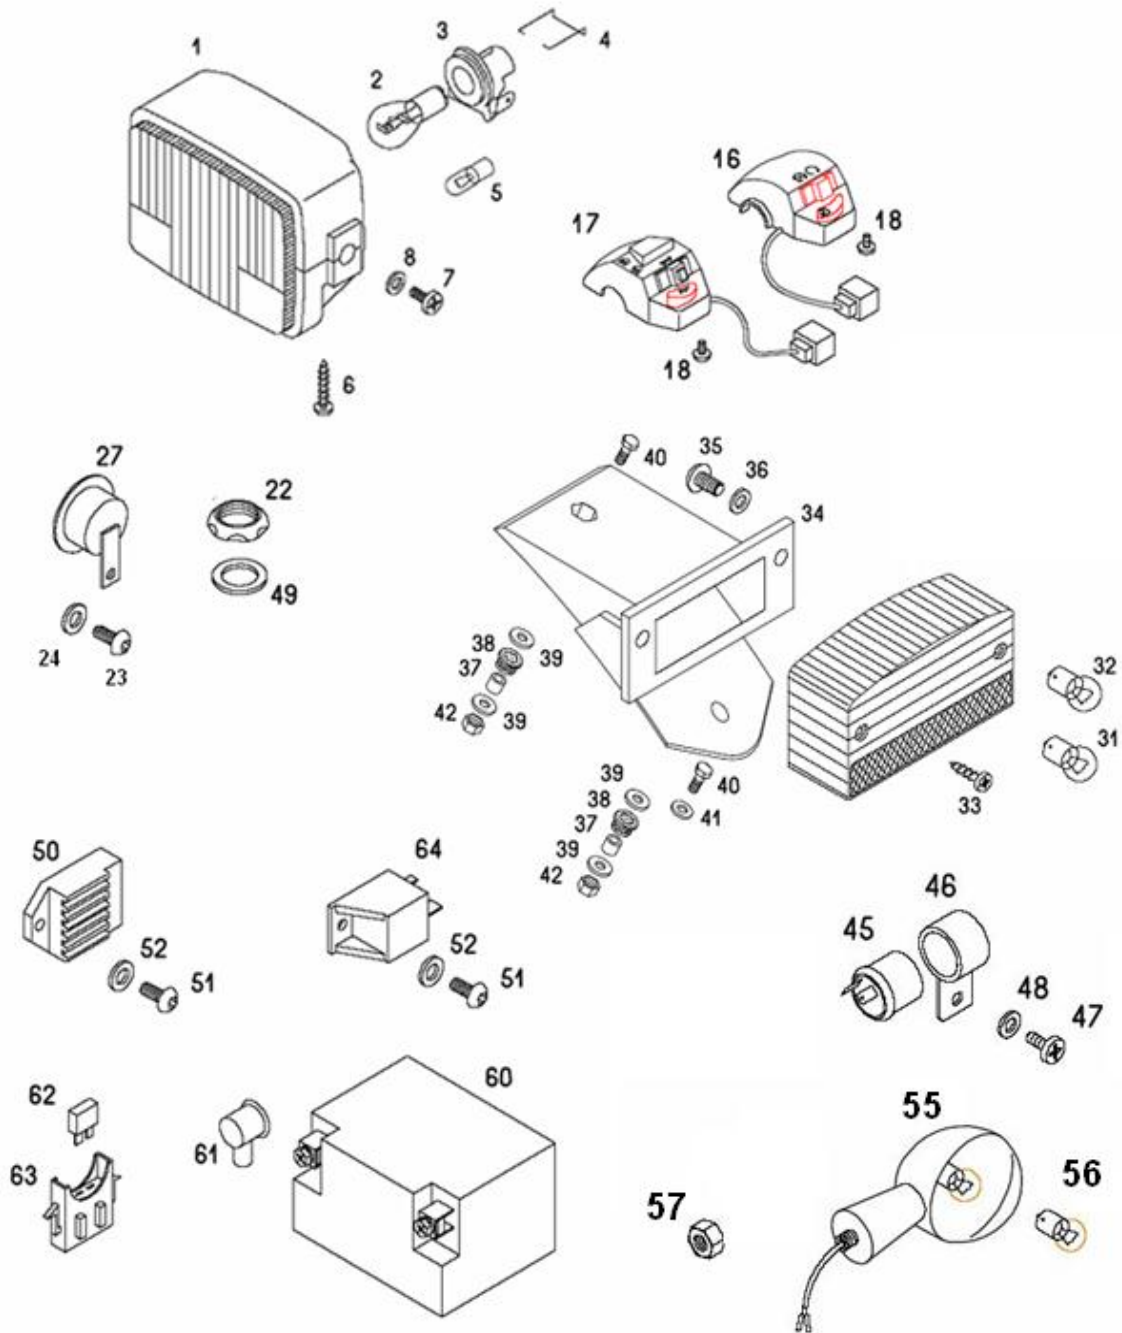

ELECTRIC PARTS

A34DAG QUADRO 25-EX Spare parts catalogue

No.	*	Part No.	Denomination	C
1		227100	HEADLAMP (with parts 2-6)	1
2		044701	BULB 12V 25/25W BA20D	1
3		227102	BULB HOLDER	1
4		214657	CLAMP	1
5		044693	BULB 12V 4W BA9s	1
6		044432	SCREW ST 3,9x25	2
7		031509	WASHER 6	4
8		026690	NUT M6X16 (ISO 7380)	3
16		237129	SWITCH RIGHT WITH CABLE	1
17		237130	SWITCH LEFT WITH CABLE	1
18		232859	SCREW M5X22 black	4
-		236977	CABLE WEB FRONT	1
-		241091	CABLE WEB MIDDLE	1
-		236978	CABLE WEB REAR	1
-		236979	CABLE WEB FOR REGULATOR	1
22		232918	NUT FOR IGNITION LOCK	1
		026706	SCREW M6X12(ISO 7380)	2
23		031509	WASHER 6	2
27		236704	HORN	1
30		223572	REAR LAMP (with parts 31 and 32)	1
31		044698	BULB 12V 5W	1
32		044689	BULB 12V 10W	1
33		044439	SCREW ST 3,9x16	2
34		236963	REAR LAMP HOLDER	1
35		026690	SCREW M6X16(ISO 7380)	2
36		031509	WASHER 6,4	2
37		222187	DISTANCE BUSH L=7,5mm	1
38		219946	RUBBER INSERT PIECE	2
39		031925	WASHER d6,3xD18	4
40		044284	SCREW M6X22	2
41		217674	WASHER 6,4 D16	1
42		030040	NUT M6 SELFLOCKING	2
45		222428	FLASHER RELAY	1
46		222422	FLASHER RELAY HOLDER	1
47		033511	SCREW M6X12	1
49		206489	WASHER FOR IGNITION LOCK	1
50		230844	WOLTAGE REGULATOR	1
51		026689	SCREW M6X14 (ISO 7380)	1
52		031845	WASHER B6	1
55		234403	TURN SIGNAL FL-RR	2
55		234404	TURN SIGNAL FR-RL	2
56		044689	BULB 12V-10W BA15s	4
57		033593	NUT M10X1,25	4
60		230888	BATTERY	1
61		230886	TERMINAL CAP	1
62		230883	FUSE	1
63		230884	FUSE HOUSING	1
64		230843	STARTING RELAY 70A	1