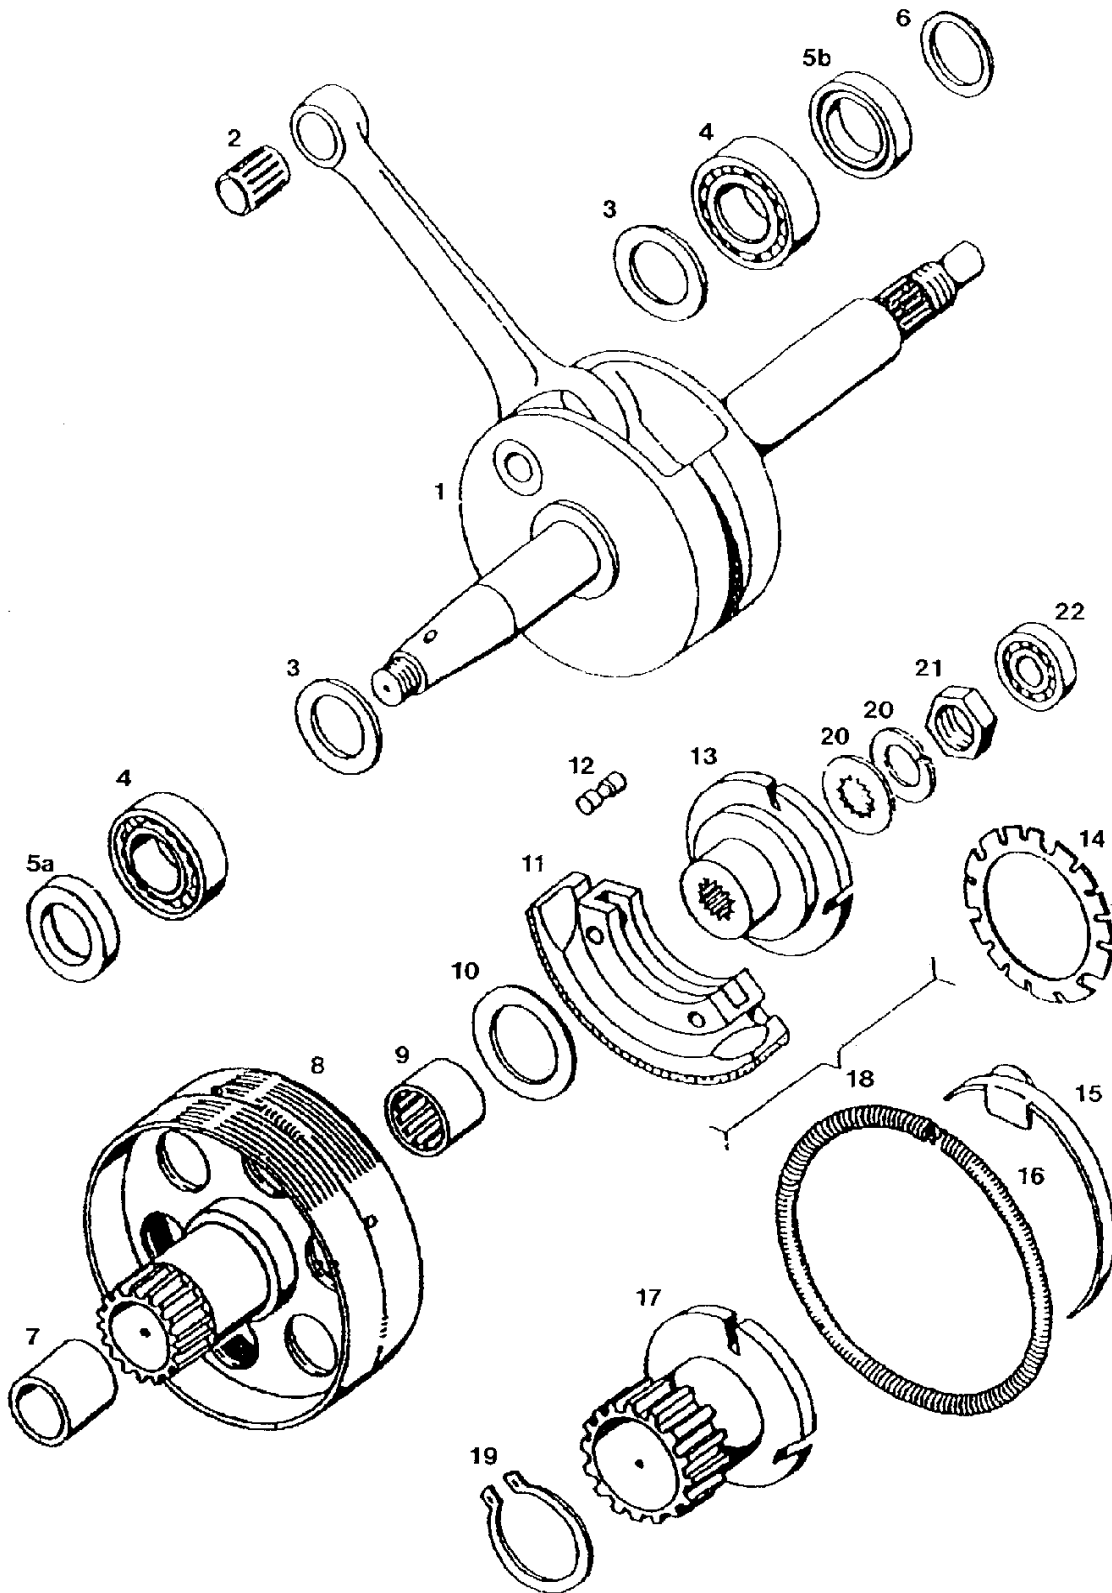

CRANKSHAFT, CLUTCH

A34DAG QUADRO 25-EX Spare parts catalogue

No.	*	Part No.	Denomination	C
1		223421	CRANKSHAFT - A35	1
2		035548	NEEDLE BEARING 12X15X15	1
3	P	212957	SHIM 0,10MM	1
3	P	212958	SHIM 0,15MM	1
3	P	212959	SHIM 0,20MM	2
4		035070	BALL BEARING 6203 C3	2
5		036555	SEAL RING A17X35X7	1
6		223468	THRUST WASHER 14X20X2	1
7		223470	BEARING BUSH	1
8		223423	GEAR WITH DRUM CPL. - A35	1
9		035554	ROLLER CLUTCH	1
10		209073	SHIM 0,30MM	1
10	P	209119	SHIM 0,50MM	1
11	1	223432	CLUTCH SEGMENT 1ST. GEAR	3
11	2	223562	CLUTCH SEGMENT 2ND. GEAR	3
12		223434	CLUTCH PIN	6
13		223429	CLUTCH HUB 1ST. GEAR	1
14		209002	SPRING PLATE	1
15		209039	BRAKE STRIP	6
16	1	209013	CLUTCH SPRING	1
16	2	223769	CLUTCH SPRING	1
17		223435	DRIVE GEAR (2.ND GEAR)	1
18		223436	CLUTCH CPL. 2.ND GEAR (REV	1
18		227849	CLUTCH CPL. 1ST. GEAR (REV	1
19		032083	CIRCLIP	1
20	Z	031848	SPRING RING B10	1
20		031978	THRUST WASHER B10	1
21		215487	NUT M10X1	1
22		035202	BALL BEARING 608	1
		227459	CONNECTING ROD CPL. (12MM)	.

OIL PUMP, OIL TANK

A34DAG QUADRO 25-EX Spare parts catalogue

No.	*	Part No.	Denomination	C
1		217310	OIL PUMP CPL. (with parts 2,3,4)	1
2		217311	BANJO	1
3		217312	BANJO BOLT	1
4		044581	SEALING WEASHER 6X12	2
5		026697	SCREW M5X16 (ISO 7380)	2
6		031867	WASHER B5	2
7	P	227393	SHIM 0,50mm	1
8		217313	FERRULE	4
9		044472	OIL LINE (320 mm)	m
10	1	044472	OIL LINE (250 mm)	m
10	2	044472	OIL LINE (530 mm)	m
10	3	233116	CONNETCING CLAMP	1
11		237258	OIL TANK	1
12		236413	OIL TANK CAP	1
15		217319	BANJO	1
16		227499	TRUBBER WASHER	1
17		227498	WASHER CUP	1
18		031075	NUT M6	1
19		236414	OIL LEVEL SENZOR	1