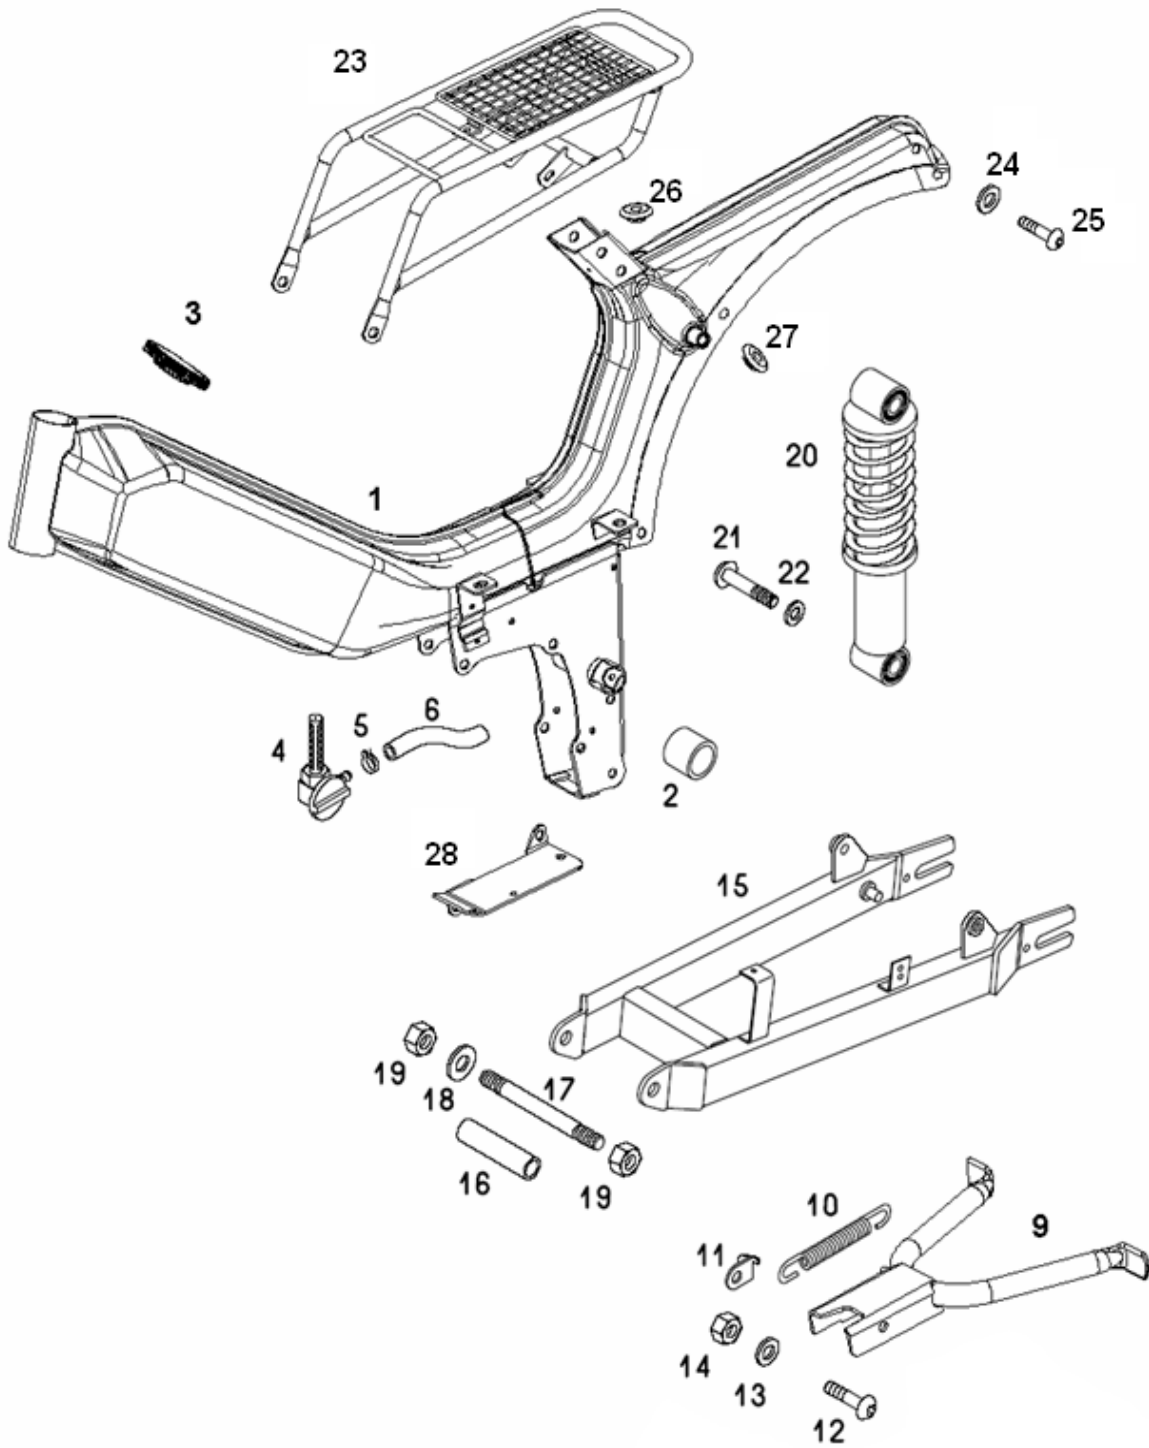

FRAME, REAR FORK, CENTRAL STAND

A34DAG QUADRO 25-EX Spare parts catalogue

No.	*	Part No.	Denomination	C
1	L	242333LAK	FRAME	1
2		209141	BEARING BUSH	2
3		213953	FUEL TANK CAP	1
4		233727	FUEL FEED TAP	1
5		044531	FUEL TUBE 0,05m	m
6		224056	SPRING CLAMP 8	2
9	L	237153S91	CENTRAL STAND	1
10		200609	SPRING	1
11		209143	SPRING SUPPORT	1
12		026041	SCREW M8x1X70	1
13		031933	WASHER 8	1
14		030049	NUT M8x1 SELFLOCKING	1
15	L	242338LAK	REAR FORK	1
16		209144	DISTANCE BUSH	1
17		237123	AXLE	1
18		031935	WASHER 13	1
19		030051	NUT M12x1,25 SELFLOCKING	2
20		227172	SHOCK ABSORBER-BLACK	2
21		033543	SCREW M10X35 (DIN 6921)	4
22		031934	WASHER 10,5	4
23	L	229065	LUGAGGE- black	.
23	L	229065	LUGAGGE- black	1
24		031928	WASHER 6,4	2
25		033512	SCREW M6X16 (DIN 6921)	2
26		234374	RUBBER fi 15	1
27		237216	RUBBER fi 12	1
28		237224	RELAY PROTECTOR	1