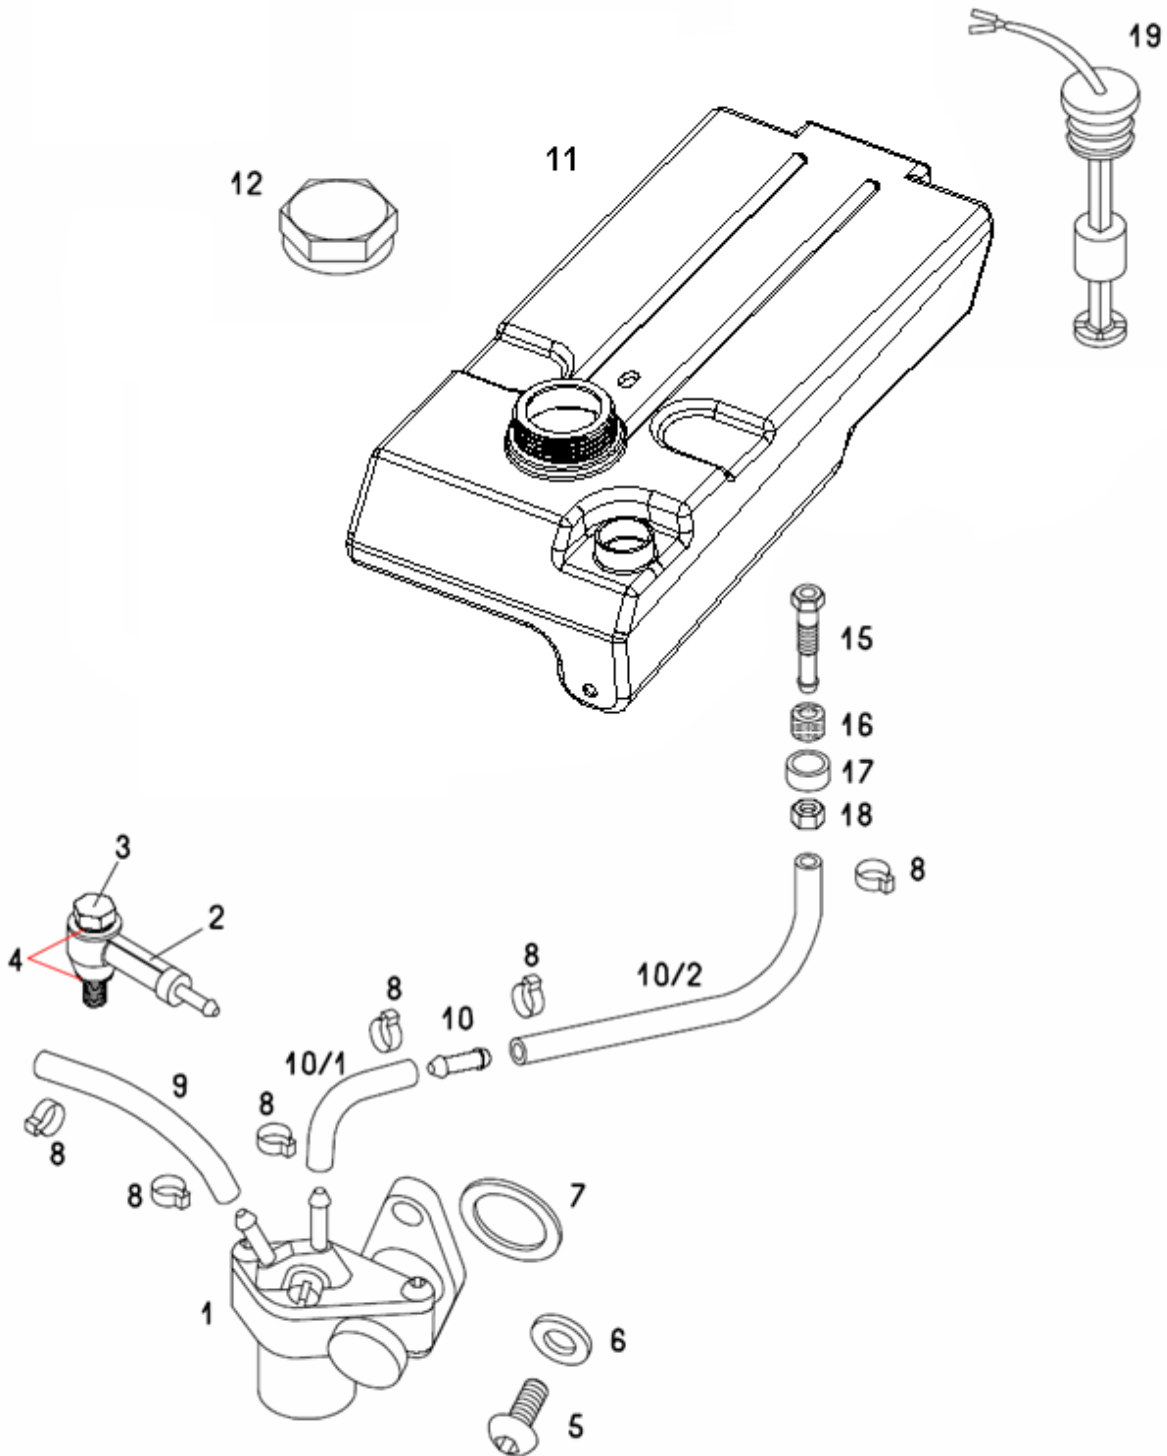

STRARTER MECHANISM

A34DAG QUADRO 25-EX Spare parts catalogue

No.	*	Part No.	Denomination	C
1		223447	STARTER SHAFT	1
2		205702	THRUST WASHER	1
3		209048	BRAKE SPRING	1
4		209047	CLAW COLLAR	1
5		217584	CHAIN SPROCKET Z=25	1
6		217582	CHAIN (32 ROLLERS)	1
7		223448	DISTANCE BUSH	1
8		032073	STARTERSHAFT RING 16	2
9		206391	SHIM 0,50MM	1
10	P	209087	SHIM 0,02MM	3
10	P	200175	SHIM 0,50MM	1
		237189	KICK START LEVER CPL. (with parts 11 to 20)	1
11		223473	KICK START RETURN SPRING	1
12		221406	HUB	1
13		221405	KICK START LEVER	1
15		260216	THRUST BOLT	1
16		260217	KICKSTART SPRING	1
17		202726	KICKSTART PIN	1
18		202723	DISTANCE BUSH	1
19		202727	WASHER 7,4X14X2	1
20		031076	NUT M7	1

OIL PUMP, OIL TANK

A34DAG QUADRO 25-EX Spare parts catalogue

No.	*	Part No.	Denomination	C
1		217310	OIL PUMP CPL. (with parts 2,3,4)	1
2		217311	BANJO	1
3		217312	BANJO BOLT	1
4		044581	SEALING WEASHER 6X12	2
5		026697	SCREW M5X16 (ISO 7380)	2
6		031867	WASHER B5	2
7	P	227393	SHIM 0,50mm	1
8		217313	FERRULE	4
9		044472	OIL LINE (320 mm)	m
10	1	044472	OIL LINE (250 mm)	m
10	2	044472	OIL LINE (530 mm)	m
10	3	233116	CONNETCING CLAMP	1
11		237258	OIL TANK	1
12		236413	OIL TANK CAP	1
15		217319	BANJO	1
16		227499	TRUBBER WASHER	1
17		227498	WASHER CUP	1
18		031075	NUT M6	1
19		236414	OIL LEVEL SENZOR	1