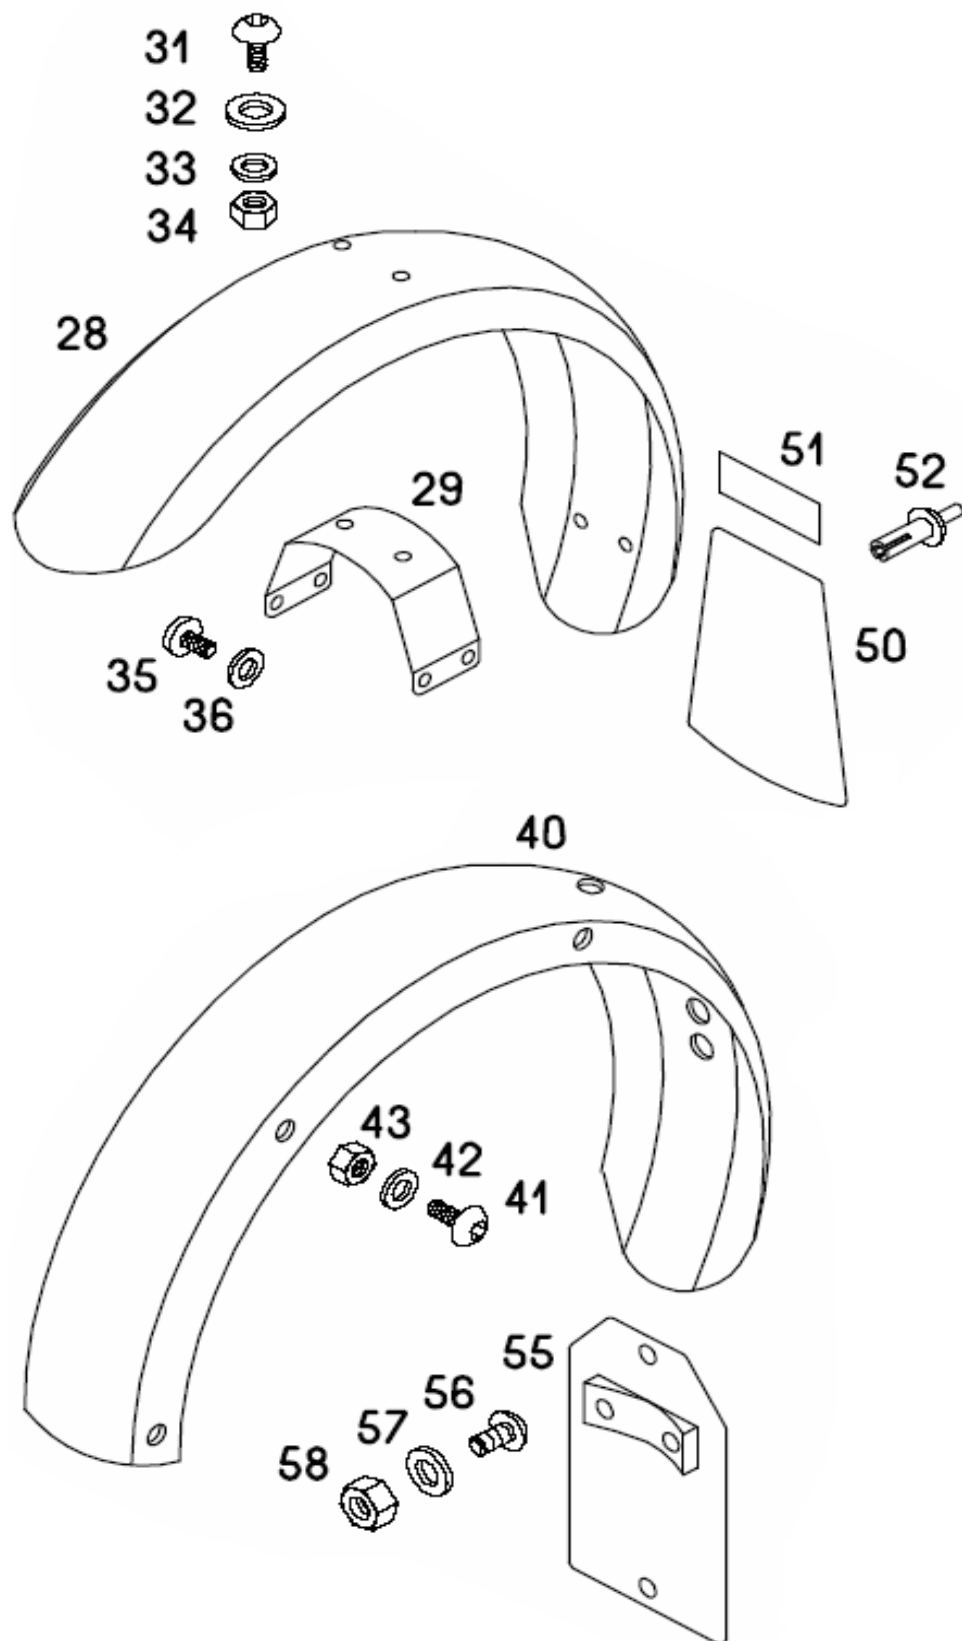

MUDGUARD, DECALS

A34DAG QUADRO 25-EX Spare parts catalogue

No.	*	Part No.	Denomination	C
		234740	DECAL STANDARD CPL.	1
28	L	242280LAK	FRONT MUDGUARD	1
29	L	242056LAK	FRONT MUDGUARD HOLDER	1
31		026700	SCREW M5X10 (ISO 7380)	2
32		31508	WASHER A5,3	6
33		33502	SCREW M5X12 (DIN 6921)	2
34		030048	NUT M5 SELFLOCKING	2
35		026706	SCREW M6X12 (ISO 7380)	4
36		031509	WASHER 6	4
40	L	230598	REAR MUDGUARD	1
41		033510	SCREW M6X10 (DIN 6921)	6
42		031509	WASHER 6	6
43		033591	NUT M6 SELFLOCKING	6
50		234656	MUD FLAP	1
52		234664	PLASTIC SCREW	2
55	L	211838	PLATE	1
56		026700	SCREW M5X10 (ISO 7380)	2
57		031508	WASHER A5,3	2
58		030048	NUT M5 SELFLOCKING	2