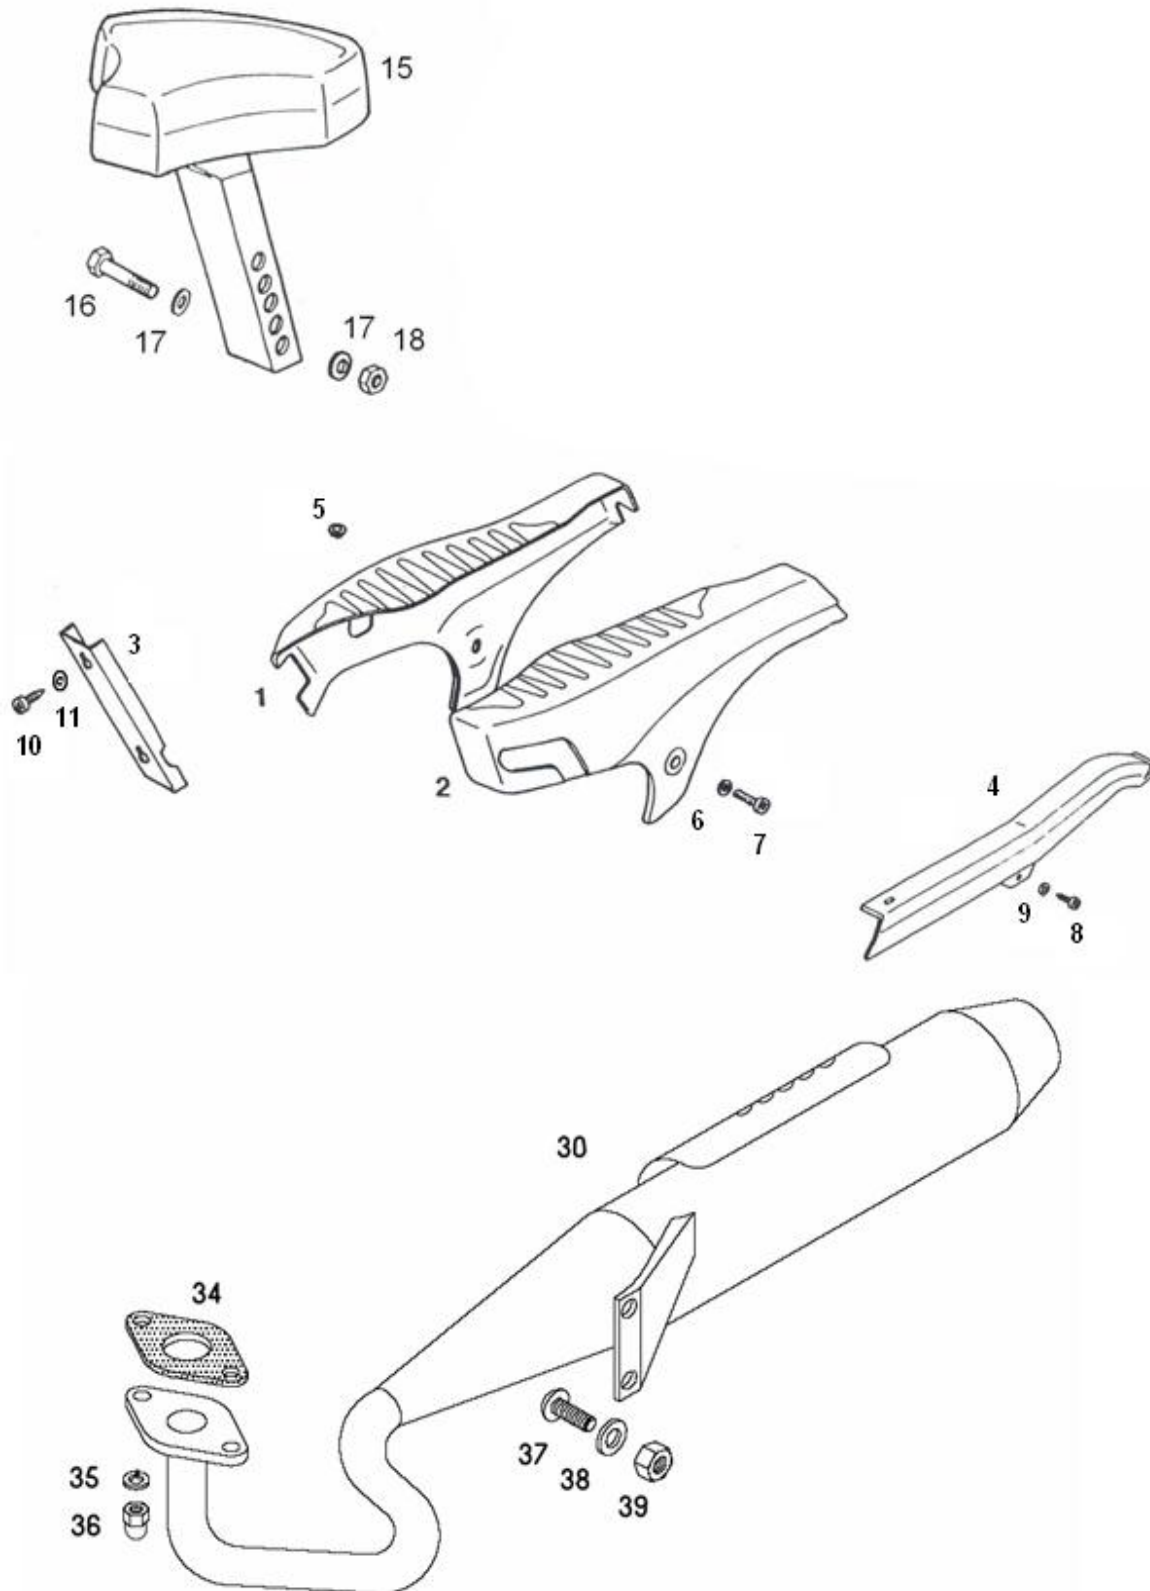

EXHAUST, SEAT, COVERS

237270 A34DAA STANDARD 25-XL Spare parts catalogue

No.	*	Part No.	Denomination	D
1	L	229836	RNNING BOARD PAINTED RH	1
2	L	242039LAK	RUNNING BOARD PAINTED LH	1
2	L	242331LAK	RUNNING BOARD PAINTED LH	.
3		242313	CONTROL CABLE COVER	1
4		229779	CHAIN GUARD (BLACK)	1
5		229728	RUBBER INSERT PIECE	4
6		031925	WASHER 6,4	2
7		033512	SCREW M6X16 (DIN 6921)	2
8		033583	SCREW ST4,8X9	2
9		215341	WASHER d5,2xD14,5	2
10		033581	VIJAK*ST4,2X19	2
11		215341	WASHER d5,2xD14,5	2
15		208609	SEAT	1
15		234335	SEAT (el. start)	.
16		033534	SCREW M8x55 (DIN 6921)	2
17		031933	WASHER A8,4	2
18		033592	NUT M8 (DIN 6923)	2
30		236213	EXHAUST SILENCER	1
34		227149	EXHAUST GASKET	1
35		031845	SPRING RING B6	2
36		030020	SCREW M5X30	2
37		026704	SCREW M8X20 (ISO 7380)	2
38		031510	WASHER 8	4
39		030041	NUT M8-SELFLOCKING	2
		026705	SCREW	2
		031509	WASHER 6	2
		242153S91	EXHAUST SHIELD	1