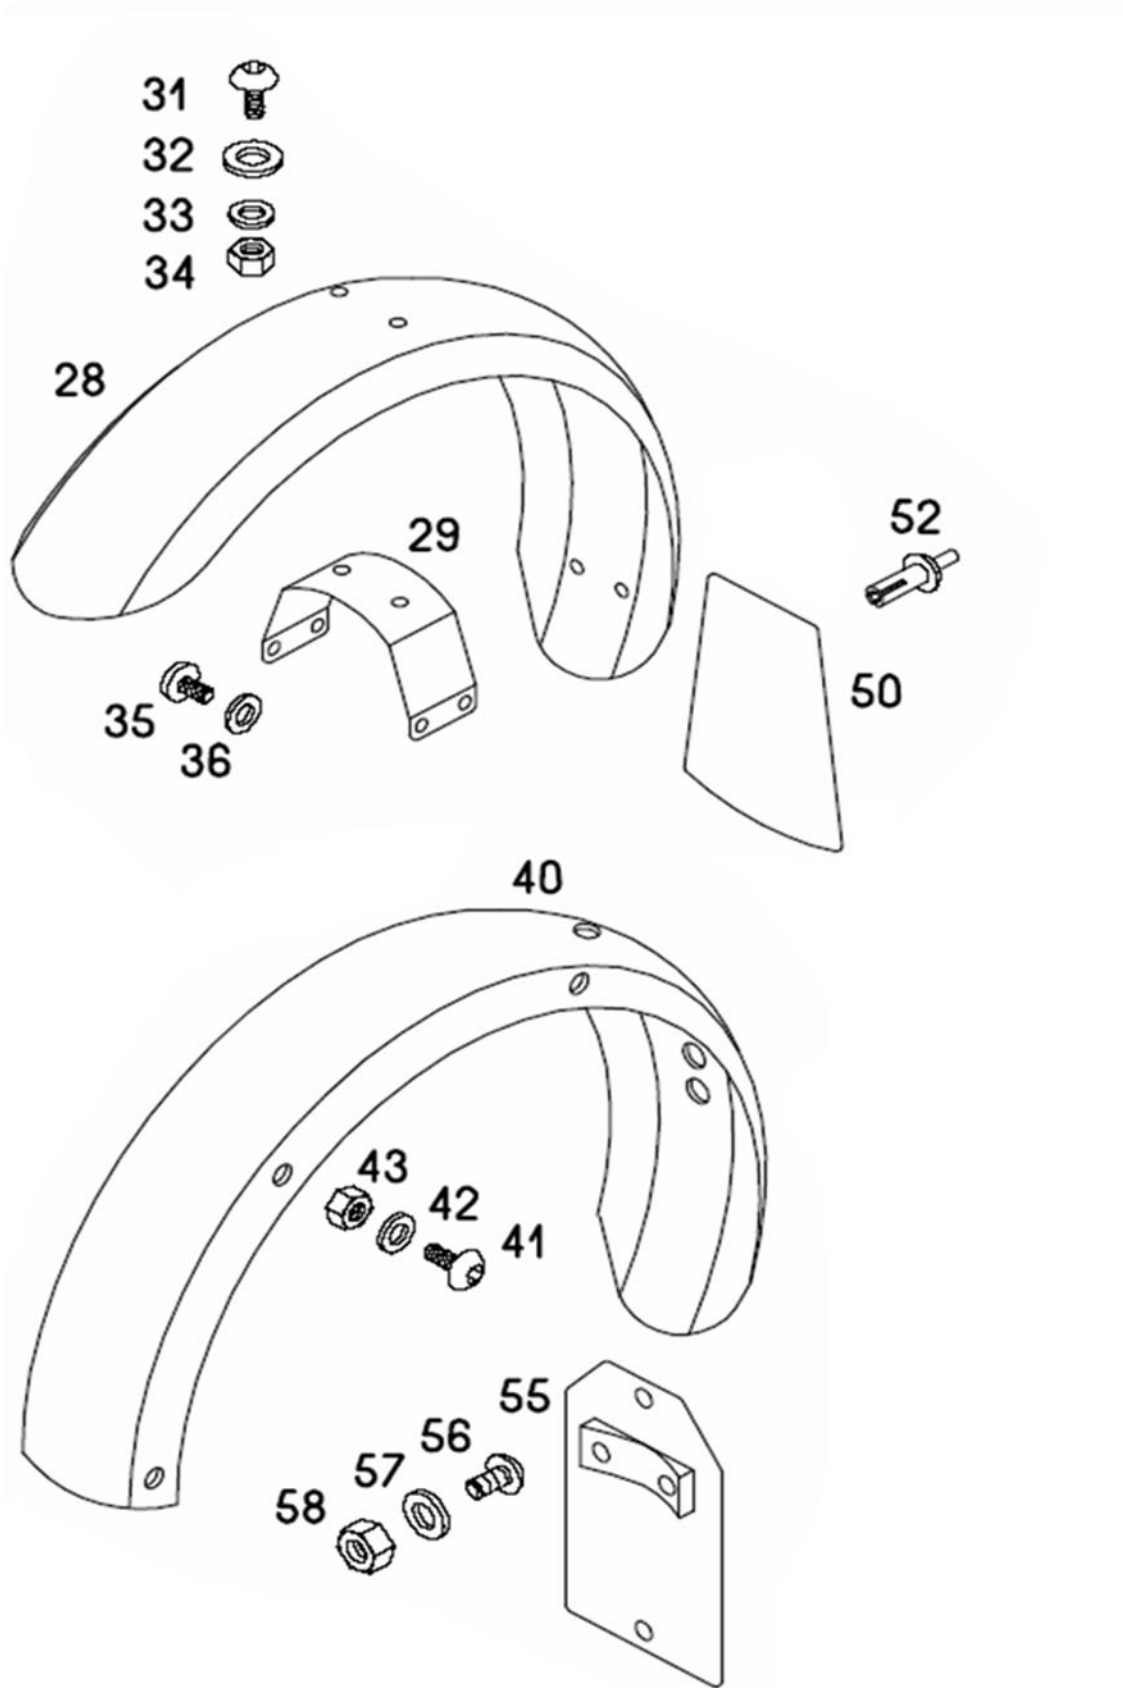

MUDGUARD, DECALS

237270 A34DAA STANDARD 25-XL Spare parts catalogue

No.	*	Part No.	Denomination	D
		234740	DECAL STANDARD CPL.	1
28	L	242280LAK	FRONT MUDGUARD	1
29	L	242056LAK	FRONT MUDGUARD HOLDER	1
31		026700	SCREW M5X10 (ISO 7380)	2
32		31508	WASHER A5,3	6
33		33502	SCREW M5X12 (DIN 6921)	2
34		030048	NUT M5 SELFLOCKING	2
35		026706	SCREW M6X12 (ISO 7380)	4
36		031509	WASHER 6	4
40	L	230598	REAR MUDGUARD	1
41		033510	SCREW M6X10 (DIN 6921)	6
42		031509	WASHER 6	6
43		033591	NUT M6 SELFLOCKING	6
50		234656	MUD FLAP	1
52		234664	PLASTIC SCREW	2
55	L	211838	PLATE	1
56		026700	SCREW M5X10 (ISO 7380)	2
57		031508	WASHER A5,3	2
58		030048	NUT M5 SELFLOCKING	2