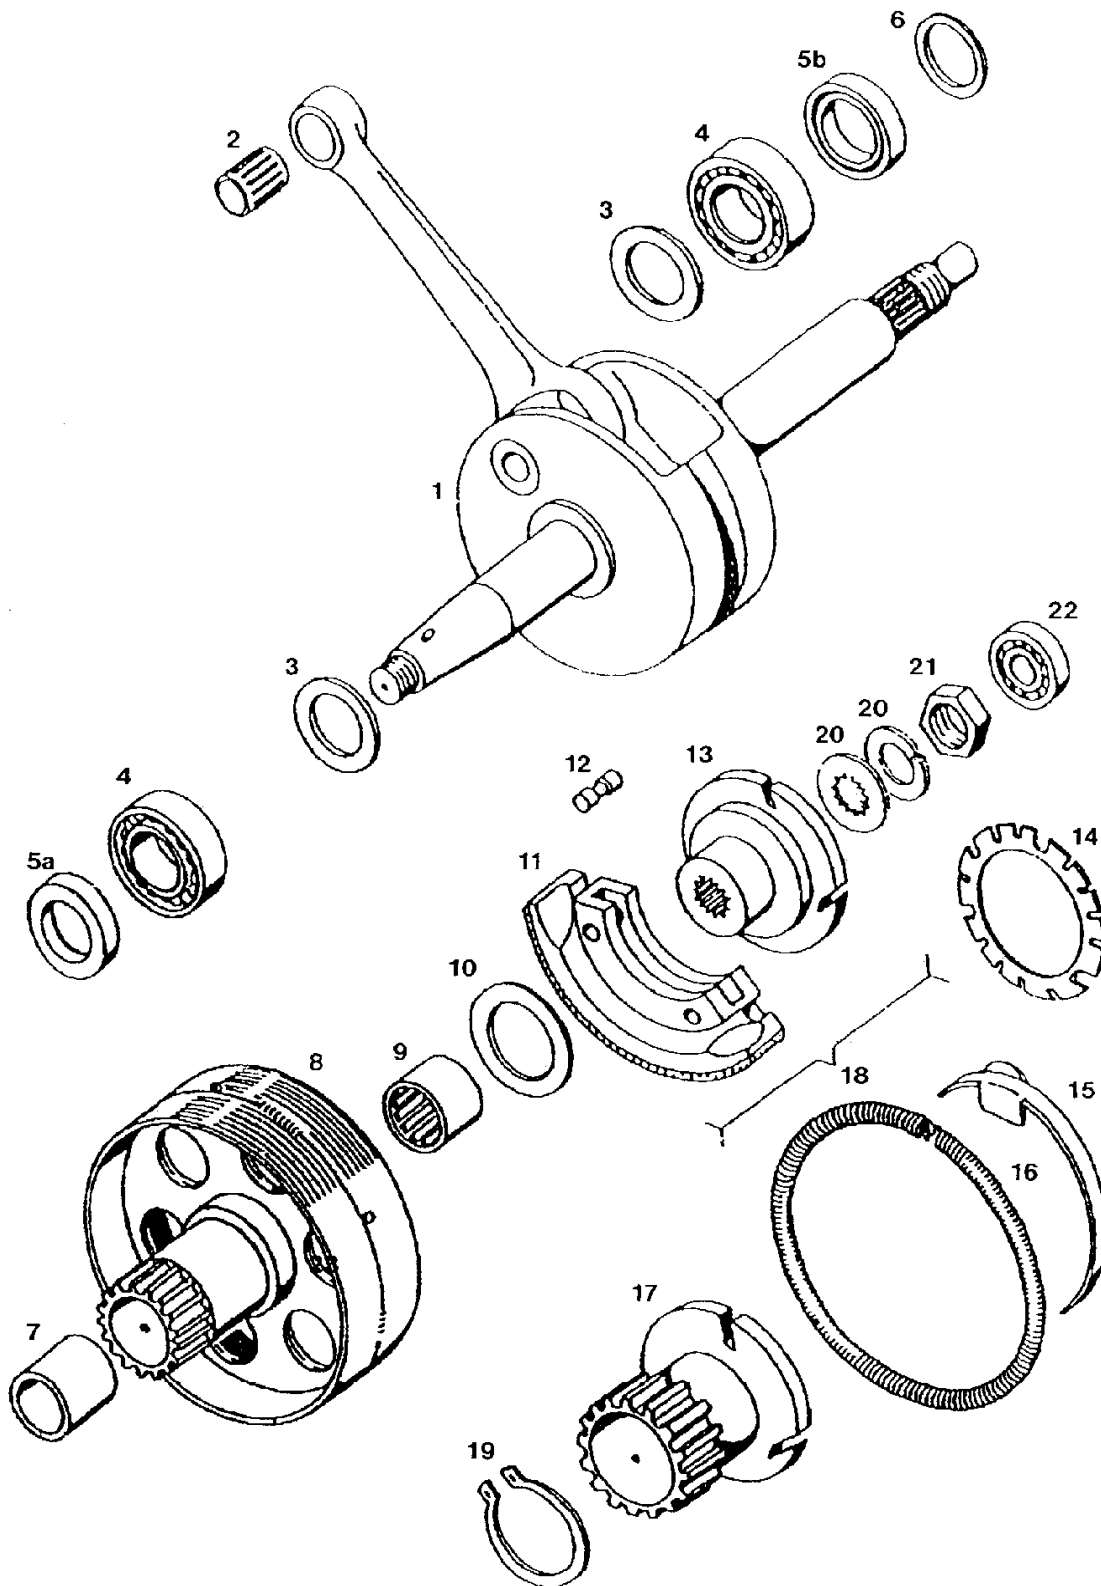

CRANKSHAFT, CLUTCH

237270 A34DAA STANDARD 25-XL Spare parts catalogue

No.	*	Part No.	Denomination	D
1		223421	CRANKSHAFT - A35	1
2		035548	NEEDLE BEARING 12X15X15	1
3	P	212957	SHIM 0,10MM	1
3	P	212958	SHIM 0,15MM	1
3	P	212959	SHIM 0,20MM	2
4		035070	BALL BEARING 6203 C3	2
5		036555	SEAL RING A17X35X7	1
6		223468	THRUST WASHER 14X20X2	1
7		223470	BEARING BUSH	1
8		223423	GEAR WITH DRUM CPL. - A35	1
9		035554	ROLLER CLUTCH	1
10		209073	SHIM 0,30MM	1
10	P	209119	SHIM 0,50MM	1
11	1	223432	CLUTCH SEGMENT 1ST. GEAR	3
11	2	223562	CLUTCH SEGMENT 2ND. GEAR	3
12		223434	CLUTCH PIN	6
13		223429	CLUTCH HUB 1ST. GEAR	1
14		209002	SPRING PLATE	1
15		209039	BRAKE STRIP	6
16	1	209013	CLUTCH SPRING	1
16	2	223769	CLUTCH SPRING	1
17		223435	DRIVE GEAR (2.ND GEAR)	1
18		223436	CLUTCH CPL. 2.ND GEAR (REV	1
18		227849	CLUTCH CPL. 1ST. GEAR (REV	1
19		032083	CIRCLIP	1
20	Z	031848	SPRING RING B10	1
20		031978	THRUST WASHER B10	1
21		215487	NUT M10X1	1
22		035202	BALL BEARING 608	1