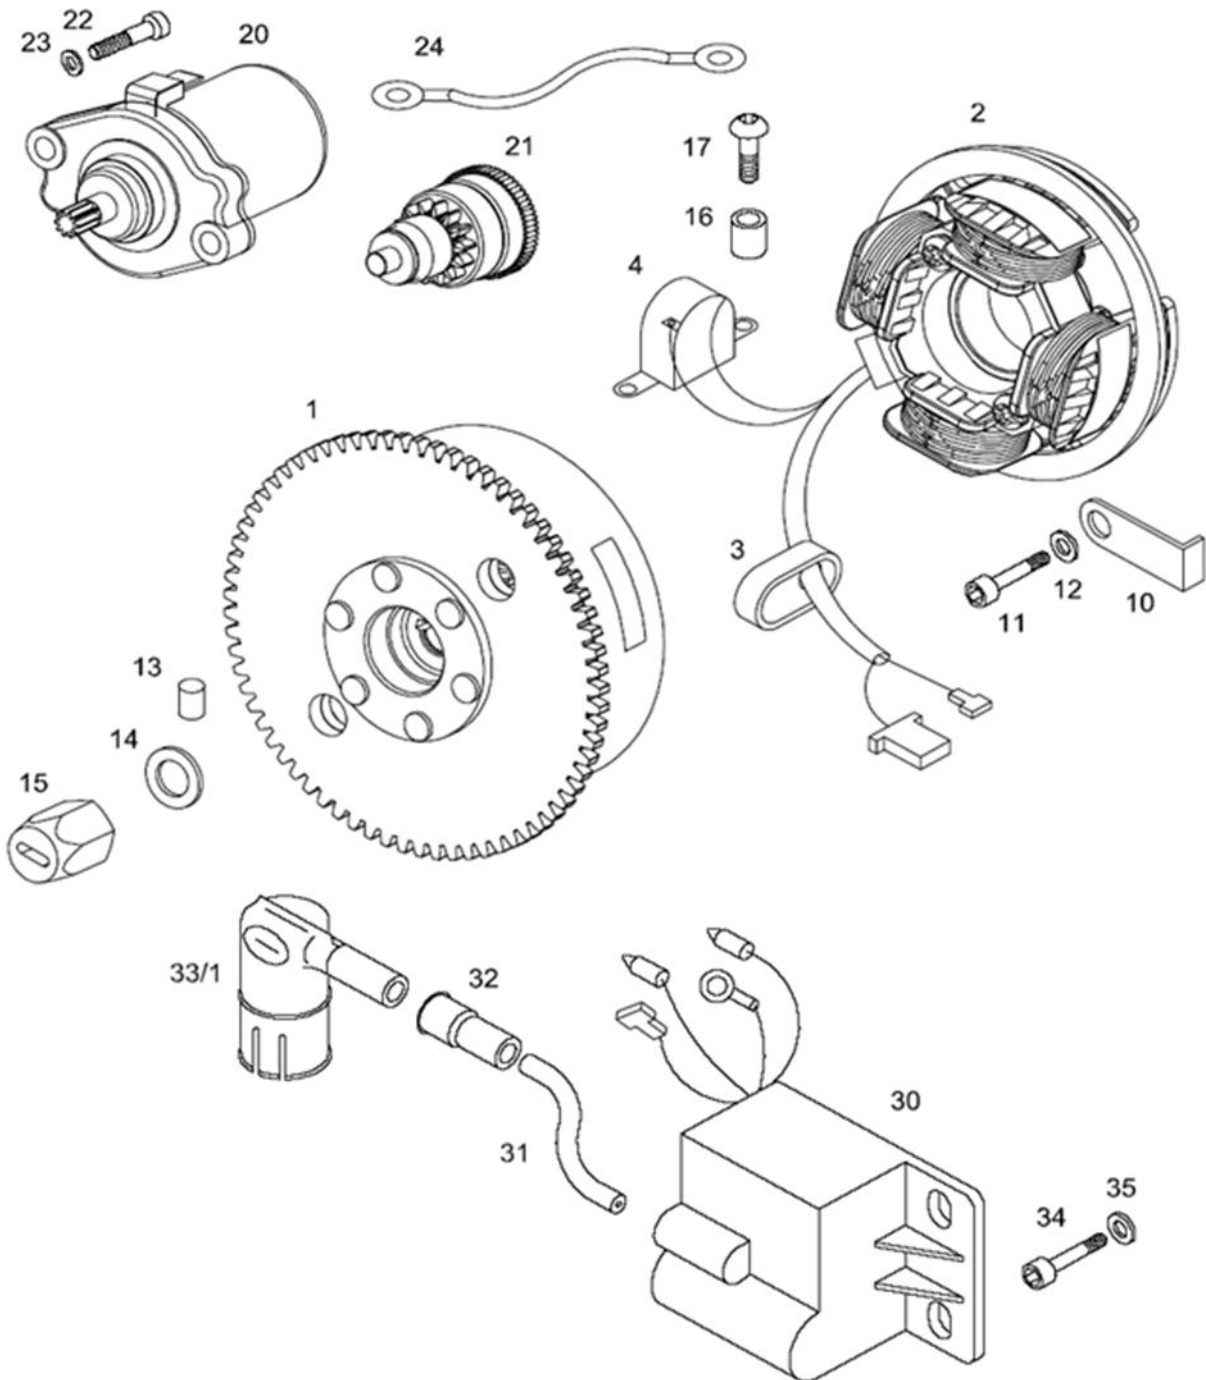

MAGNETO ASSEMBLY, ELECTRIC STARTER

237270 A34DAA STANDARD 25-XL Spare parts catalogue

No.	*	Part No.	Denomination	D
		233720	MAGNETO ASSEMBLY CPL. (with parts 1- 4)	1
1		243101	FLYWHEEL	1
2		243100	BASE PLATE CPL.	1
3		224196	RUBBER INSERT PIECE	1
4		243102	PICK UP	1
10		230916	CLIP	1
11		026657	ALLEN SCREW M5x15	2
12		031508	WASHER M5	2
13		200048	ROLLER D3x4	1
14		229918	WASHER d10,4 D 17,5 s 1,2	1
15		230813	OIL PUMP NUT M10x1	1
16		233719	DISTANCE TUBE	2
17		236389	SCREW FOR PICK UP	2
30		233729	ELECTRONIC	1
31		044528	SPARK PLUG CABLE (430mm)	m
32		210175	RUBBER PROTECTOR	1
33		206116	SPARK PLUG CAP	1
34		026701	SCREW M5x12 (ISO 7380)	2
35		031508	WASHER M5	2