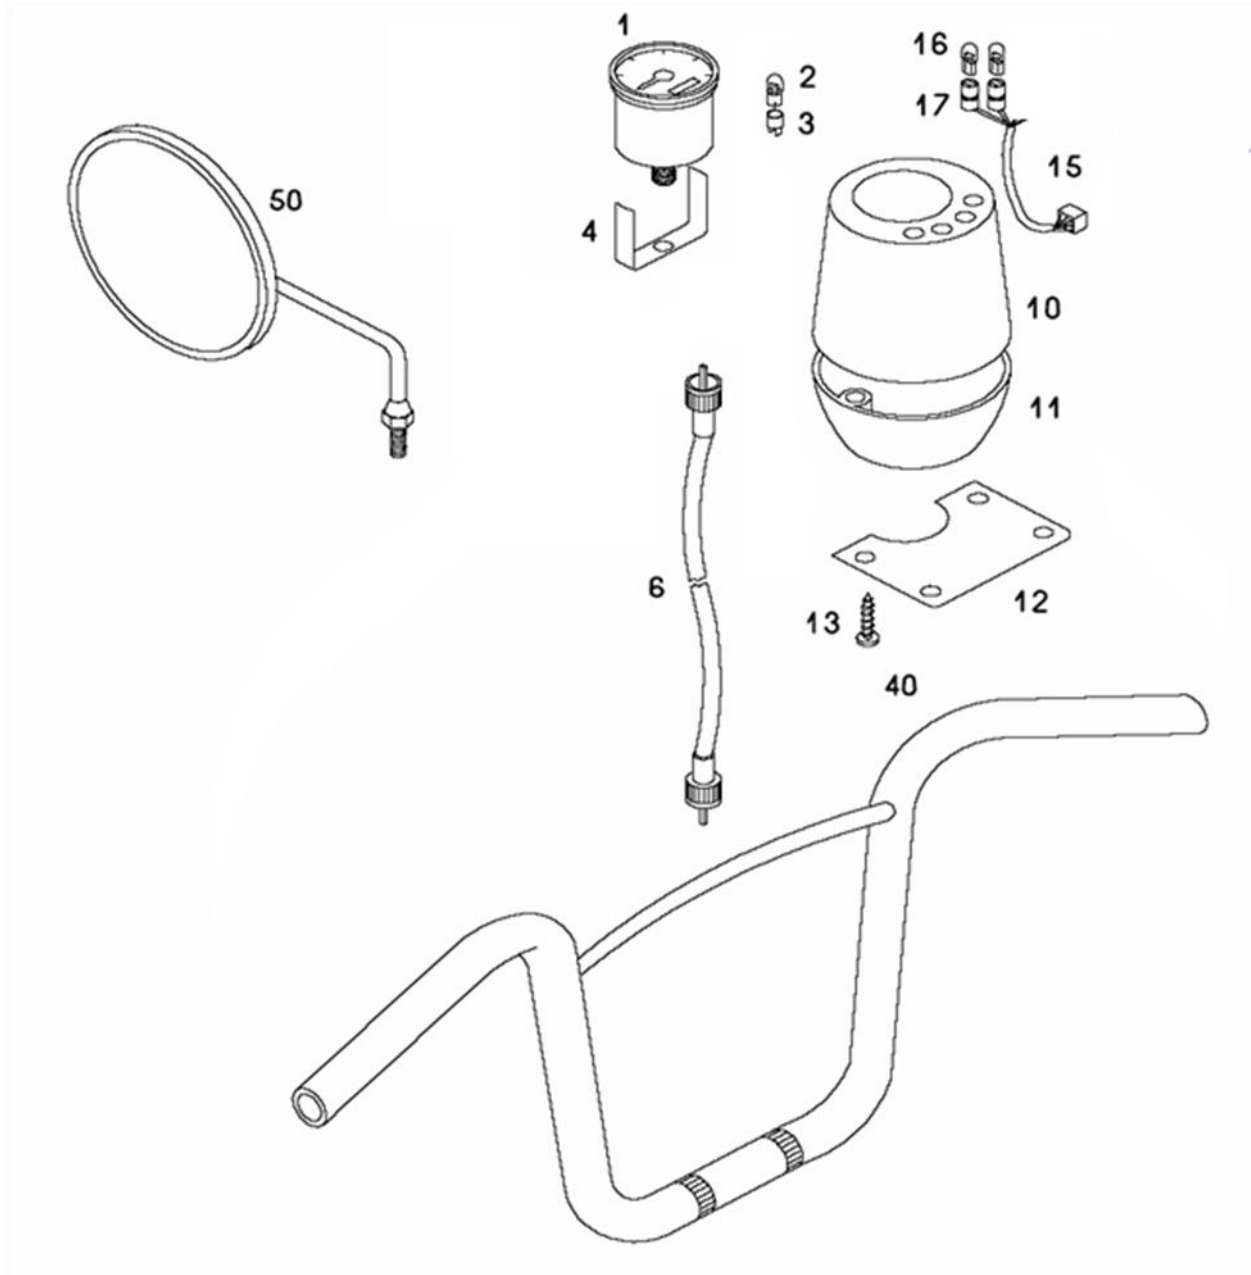

HANDELBAR, SPEEDOMETER, MIRROR

237270 A34DAA STANDARD 25-XL Spare parts catalogue

No.	*	Part No.	Denomination	D
1		234355	SPEEDOMETER- km/h (with parts 2-3)	1
2		213993	BULB 12V 2W BA7S	1
3		234389	BULB HOLDER	1
4		234357	SPEEDOMETER HOLDER	1
6		217664	SPEEDOMETER CABLE OS L=780 mm	1
10		242098S91	SPEEDOMETER HOUSING	1
11		242081S91	SPEEDOMETER HOUSING BOTTOM	1
12		242082S91	SPEEDOMETER HOUSING HOLDER	1
12		242263S91	SPEEDOMETER HOUSING HOLDER	.
13		232799	SCREW*PT*KA50X25	2
15		237058	SPEEDOMETER WIRING (with parts 16 and 17)	1
16		232763	BULB 12V 1,2W -W2x4,6d	4
17		227497	BULB HOLDER	4
40		242320S51	HANDLEBAR	1
50		236966	LH MIRROR-black	1