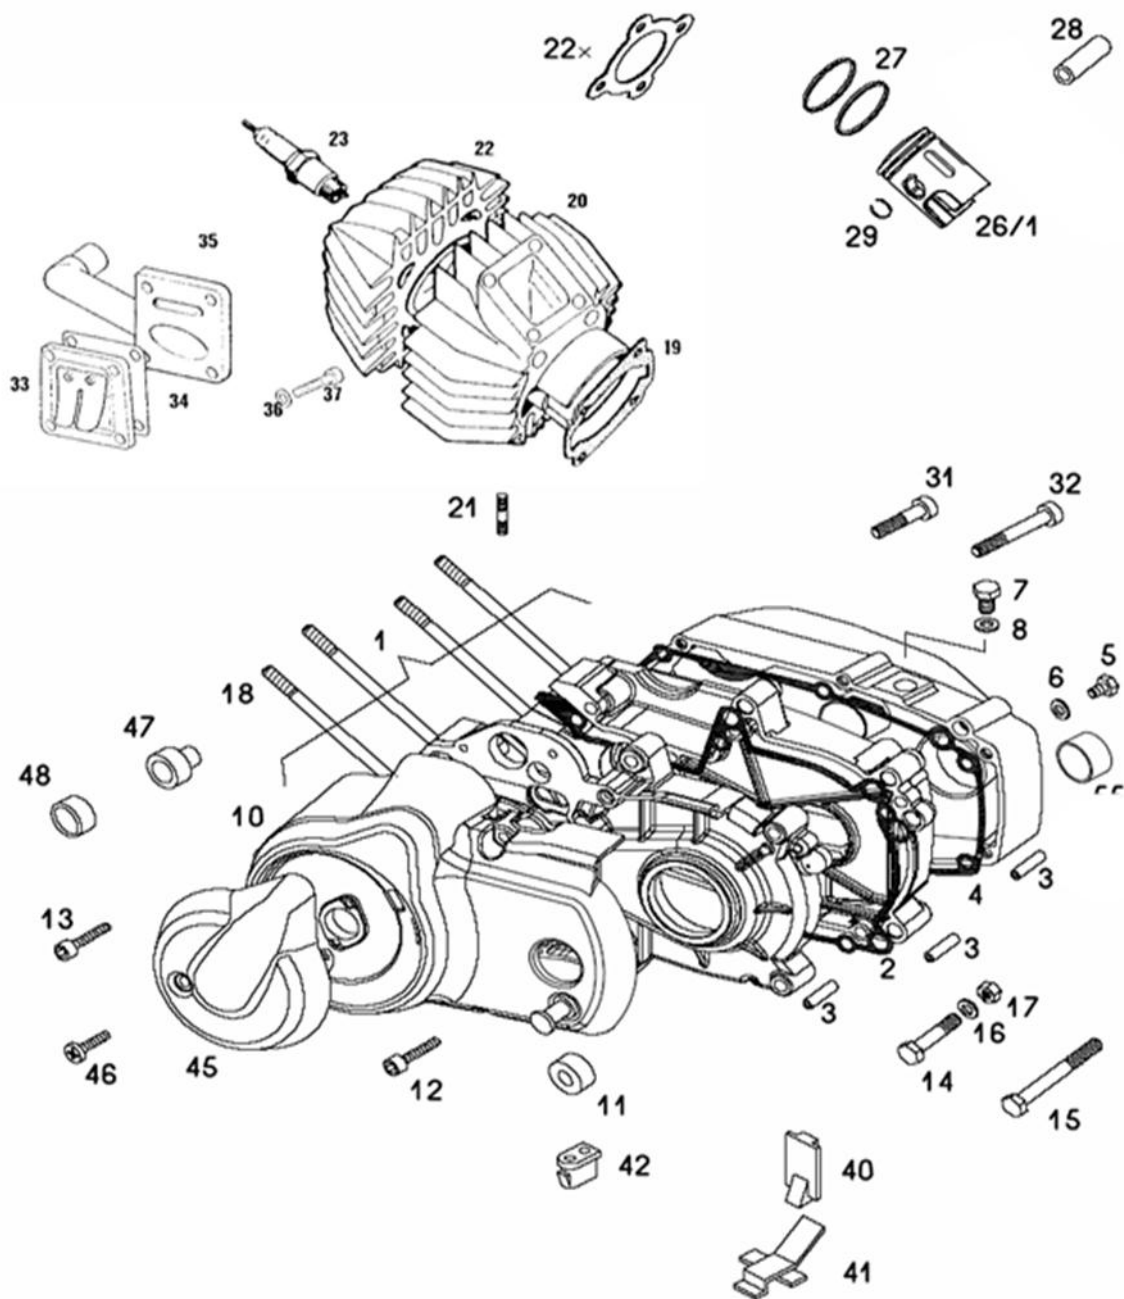

CRANKCASE, CYLINDER, PISTON

237270 A34DAA STANDARD 25-XL Spare parts catalogue

No.	*	Part No.	Denomination	D
		237051	ENGINE 25 km/h-BLACK OIL PUMP	1
1	1	230982	CRANKCASE-CPL (with parts 2-8,18,30 and barings)	1
1	2	233178	CRANKCASE right, left and right cover BLACK	1
2		222098	CRANKCASE GASKET	1
3		223440	CENTERING BUSH 9,8X16	4
4		232971	RIGHT COVER GASKET	1
5		027264	SCREW M6X10	1
6		230172	SEAL RING A6X12	1
7		026311	SCREW M8X10	2
8		230173	SEAL RING A8X14	2
10		230859	MAGNETO COVER BLACK	1
11		200294	RUBBER RING	1
12		026573	ALLEN SCREW M6X25	2
13		026636	ALLEN SCREW M6X40	1
14		026045	SCREW M8x1X90	2
15		026043	SCREW M8x1X80	2
16		031933	WASHER 8	5
17		030049	NUT M8X1-SELFLOCKING	4
18		205386SS	CYLINDER STUD BOLT M7X115	4
19		233714	CYLINDER GASKET-0,4 mm	2
20		229402	CILINDER CPL (with part 26)-BLACK	1
21		240632	STUD BOLT	2
22		223466	CYLINDER HEAD-BLACK	1
22	2	229288	CYLINDER HEAD-BLACK	1
23		044511	SPARK PLUG (BOSNA- F75, BOSCH-W7AC,CHAMPION-L86)	1
24		044828	NUT M7	4
25		044154	WASHER 7	4
26		227868	PISTON 38,0 X 50 mm (with part 28-30)	1
27		222041	PISTON RING 38,0 mm	2
28		207408	WRIST PIN 12 mm	1
29		032039	SPRING CIRCLIP 12 mm	2
31		026573	ALLEN SCREW M6X25	14
32		026582	ALLEN SCREW M6X65	1
33		222238	REED VALVE	1
34		223748	REED VALVE GASKET	1
35		230815	INTAKE MAINFOLD (OIL PUMP)	.
35	2	230905	INTAKE MAINFOLD (OIL PUMP)	1
36		031931	WASHER 5	4
37	1	026686	SCREW M5X20(ISO 7380)	2
37	2	236323	SCREW	1
38		230812	RUBBER TUBE	1
45		233411	OIL PUMP COVER-BLACK	.
45		230901	OIL PUMP COVER-BLACK	1
46		233368	SCREW PT-KA30X14	1