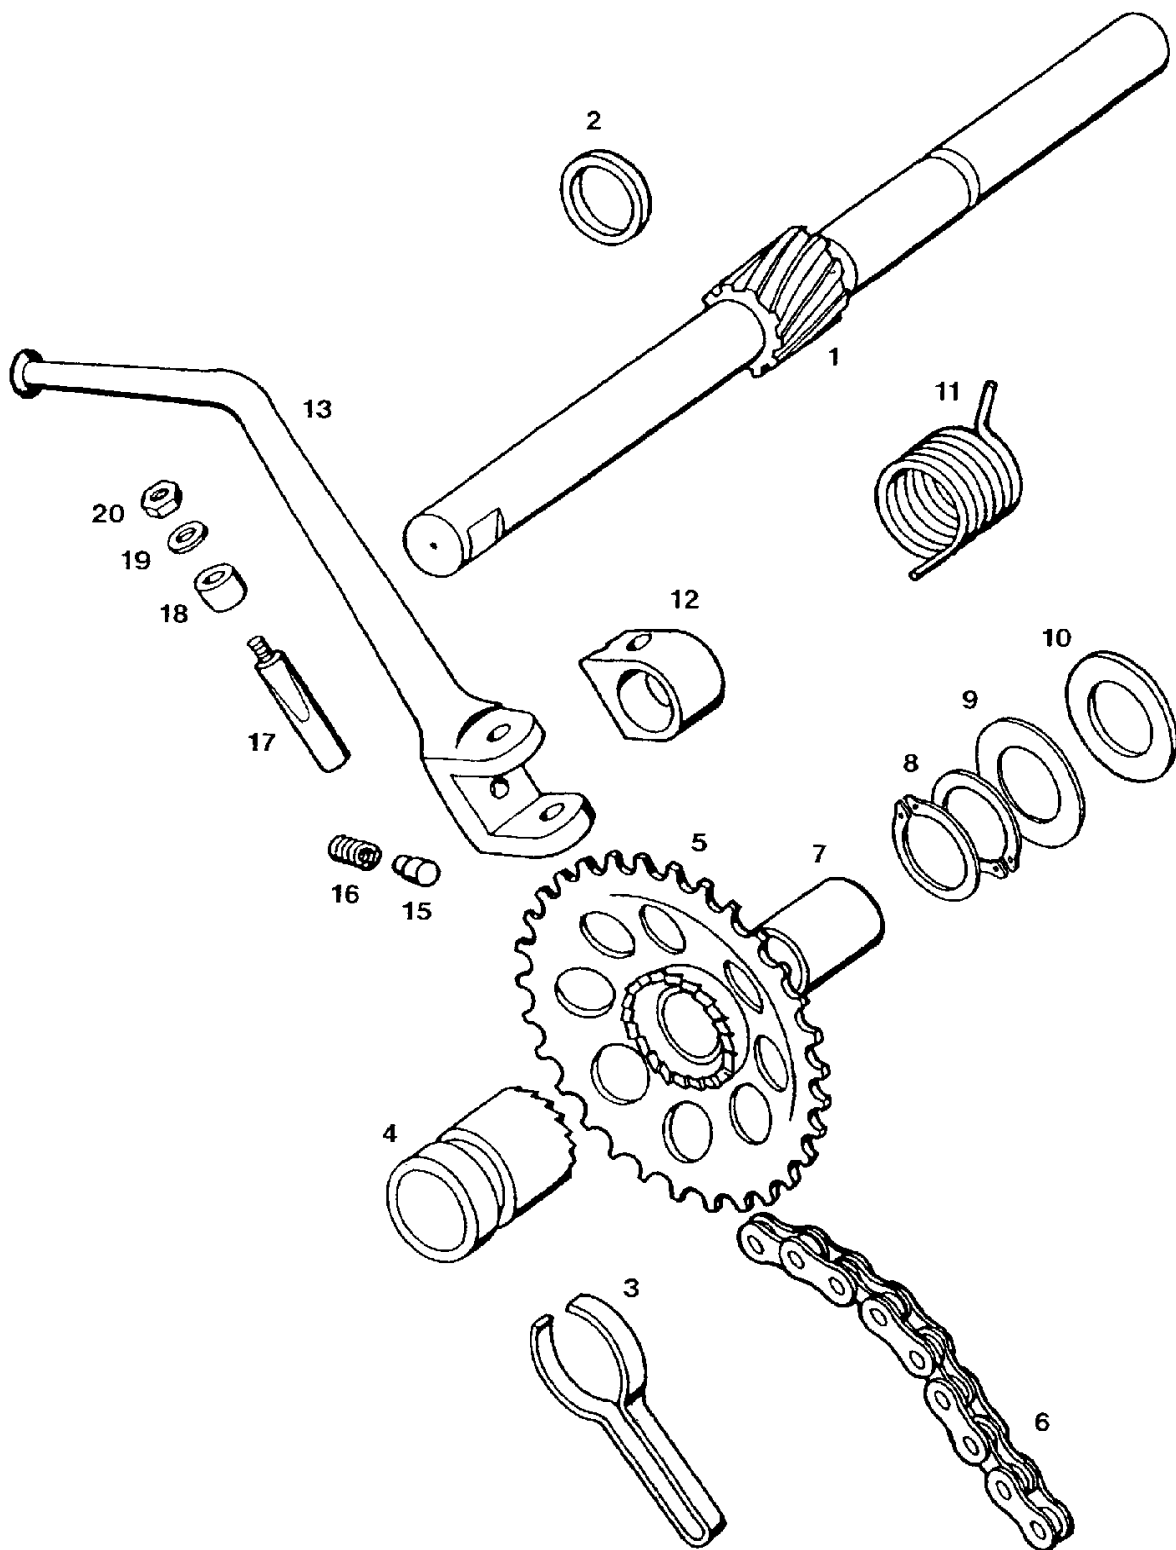

STRARTER MECHANISM

237270 A34DAA STANDARD 25-XL Spare parts catalogue

No.	*	Part No.	Denomination	D
1		223447	STARTER SHAFT	1
2		205702	THRUST WASHER	1
3		209048	BRAKE SPRING	1
4		209047	CLAW COLLAR	1
5		217584	CHAIN SPROCKET Z=25	1
6		217582	CHAIN (32 ROLLERS)	1
7		223448	DISTANCE BUSH	1
8		032073	STARTERSHAFT RING 16	2
9		206391	SHIM 0,50MM	1
10	P	209087	SHIM 0,02MM	3
10	P	200175	SHIM 0,50MM	1
		237189	KICK START LEVER CPL. (with parts 11 to 20)	1
11		223473	KICK START RETURN SPRING	1
12		221406	HUB	1
13		221405	KICK START LEVER	1
15		260216	THRUST BOLT	1
16		260217	KICKSTART SPRING	1
17		202726	KICKSTART PIN	1
18		202723	DISTANCE BUSH	1
19		202727	WASHER 7,4X14X2	1
20		031076	NUT M7	1