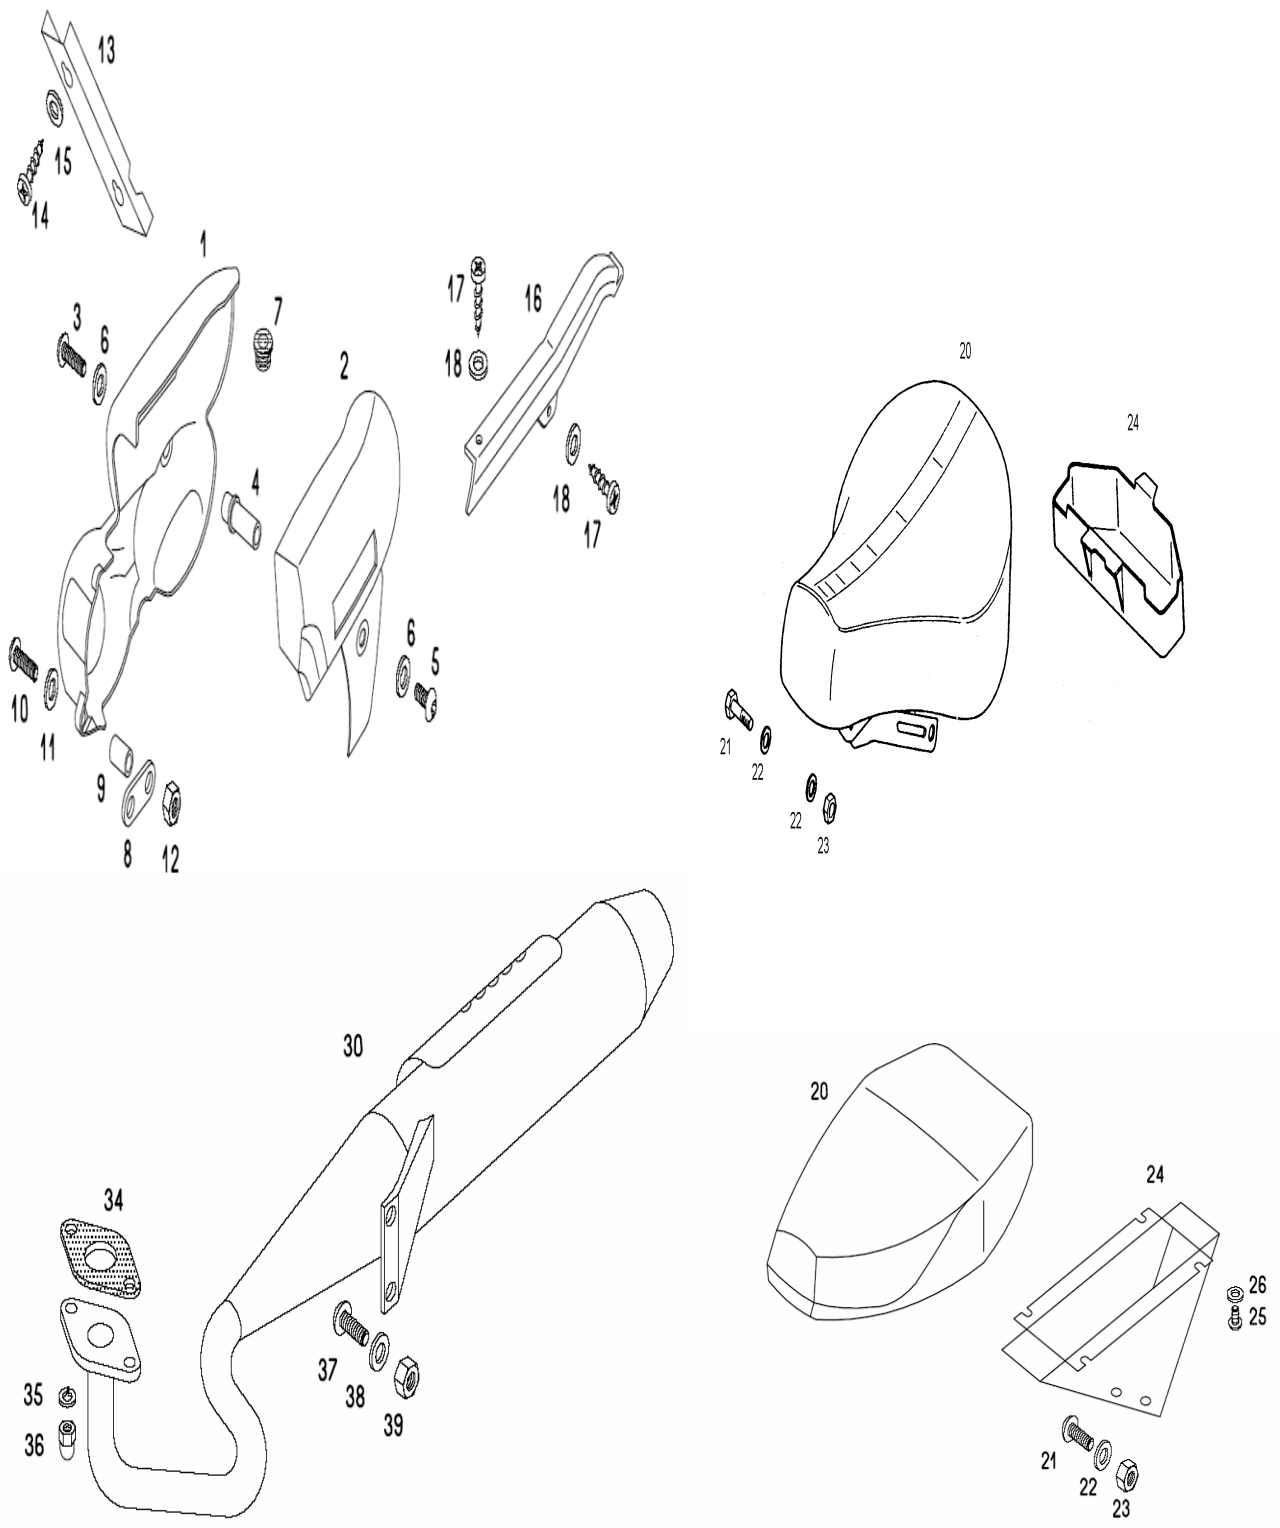

EXHAUST, SEAT, COVERS

No.	*	Part No.	Denomination	B	C	D
1	L	242083LAK	RNNING BOARD PAINTED RH	1	1	.
1	L	242094LAK	RNNING BOARD PAINTED RH	.	.	1
2	L	242084LAK	RUNNING BOARD PAINTED LH	1	1	1
3		026696	SCREW M6X50 (ISO 7380)	1	1	1
4		232949	DISTANCE TUBE	1	1	1
5		026689	SCREW M6X14 (ISO 7380)	1	1	1
6		031925	WASHER 6	2	2	2
7		229728	RUBBER INSERT PIECE	4	4	4
8		230853	RH SIDE COVER SUPPORT	1	1	1
9		208326	DISTANCE TUBE (L=10,5MM)	1	1	1
10		026692	SCREW M6X25 (ISO 7380)	1	1	1
11		031932	WASHER 6	1	1	1
12		030040	NUT M6-SELFLOCKING	1	1	1
13		242313	CONTROL CABLE COVER PAINTE	1	1	1
14		044438	SHEET SCREW 4,2X19	2	2	2
15		031930	WASHER 4	2	2	2
16		229779	CHAIN GUARD (BLACK)	1	1	1
17		044422	SHEET SCREW 4,8X13	2	2	2
18		031922	WASHER 5	2	2	2
20		232554	SEAT (with part 24)	.	1	1
21		033534	SCREW M8X55(ISO 6921)	2	2	2
22		031933	WASHER 8	2	2	2
23		031077	NUT M8	2	2	2
24		232555	BAG	.	1	1
25		232554	SEAT	1	.	.
26	L	242310S92	SEAT HOLDER	1	.	.
27		026706	SCREW	4	.	.
28		031932	WASHER 6	4	.	.
30		233724	EXHAUST SILENCER	.	.	.
30		236213	EXHAUST SILENCER	1	.	.
30		236203	EXHAUST SILENCER	.	1	1
34		227149	EXHAUST GASKET	1	1	1
35		031845	SPRING RING B6	2	2	2
36		030020	SCREW M5X30	2	2	2
37		026704	SCREW M8X20 (ISO 7380)	2	2	2
38		031510	WASHER 8	4	4	4
39		030041	NUT M8-SELFLOCKING	2	2	2
		026705	SCREW	2	2	2
		031509	WASHER 6	2	2	2
		242153S91	EXHAUST SHIELD	1	1	1