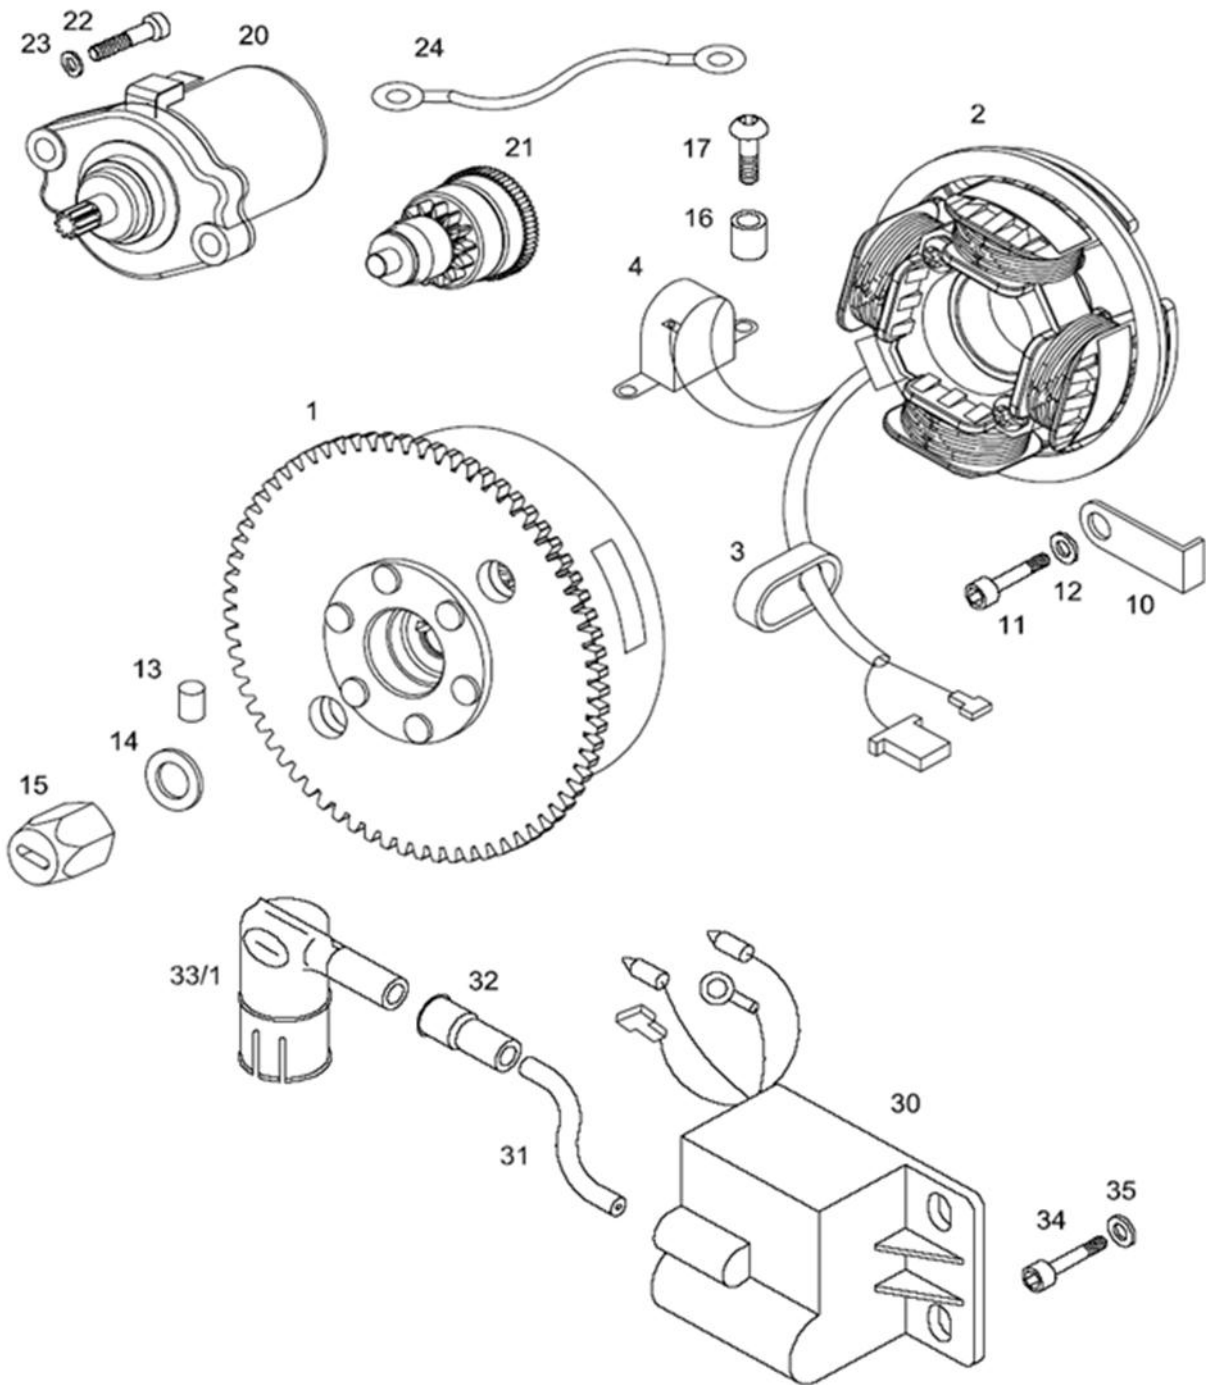

MAGNETO ASSEMBLY, ELECTRIC STARTER

No.	*	Part No.	Denomination	B	C	D
		233720	MAGNETO ASSEMBLY CPL. (with parts 1- 4)	1	1	1
1		243101	FLYWHEEL	1	1	1
2		243100	BASE PLATE CPL.	1	1	1
3		224196	RUBBER INSERT PIECE	1	1	1
4		243102	PICK UP	1	1	1
10		230916	CLIP	1	1	1
11		026657	ALLEN SCREW M5x15	2	2	2
		291346	LOCTITE 243	.	.	.
12		031508	WASHER M5	2	2	2
13		200048	ROLLER D3x4	1	1	1
14		229918	WASHER d10,4 D 17,5 s 1,2	1	1	1
15		230813	OIL PUMP NUT M10x1	1	1	1
16		233719	DISTANCE TUBE	2	2	2
17		236389	SCREW FOR PICK UP	2	2	2
20		237133	ELECTRICAL STARTER 12v 170w	.	.	.
21		237134	STARTER GEAR	.	.	.
22		026707	SCREW M6x20	.	.	.
23		031845	WASHER M6	.	.	.
24		232967	GROUND WIRE	.	.	.
30		233729	ELECTRONIC	1	1	1
31		044528	SPARK PLUG CABLE (430mm)	m	m	m
32		210175	RUBBER PROTECTOR	1	1	1
33		206116	SPARK PLUG CAP	1	1	1
34		026701	SCREW M5x12 (ISO 7380)	2	2	2
35		031508	WASHER M5	2	2	2