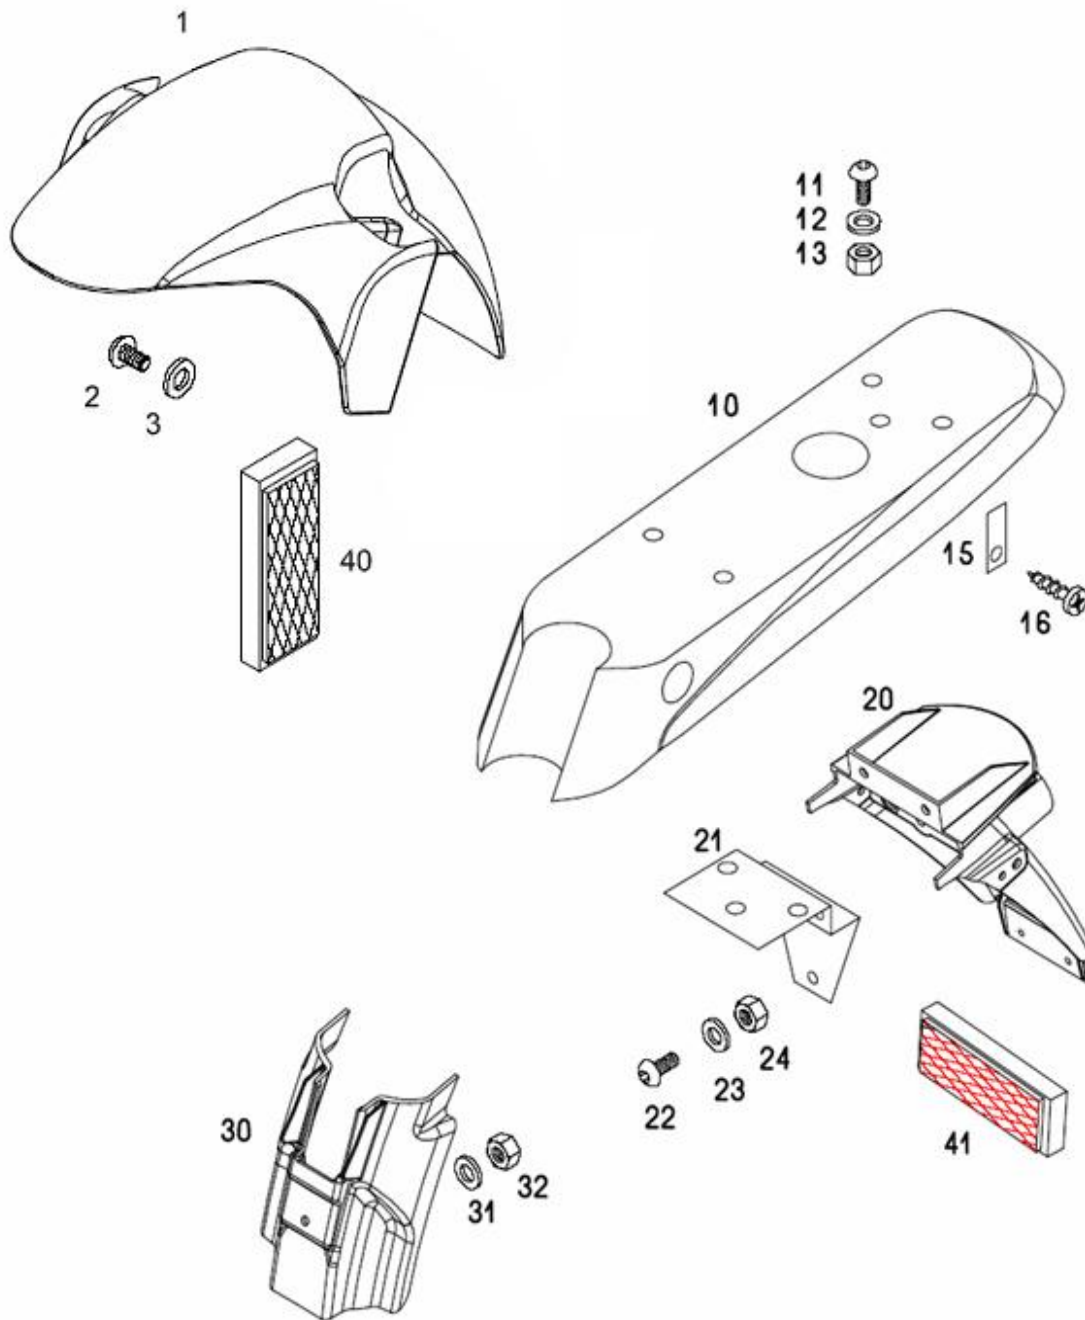

MUDGUARDS

No.	*	Part No.	Denomination	B	C	D
1	L	242280LAK	FRONT MUDGUARD	1	1	1
2		033511	SCREW M6X12 (ISO 7380)	4	4	4
3		031509	WASHER 6	4	4	4
10	L	242189LAK	REAR MUDGUARD-FRAME	1	1	1
11		026706	SCREW M6X12 (ISO7380)	5	5	5
12		031509	WASHER A6,4	5	5	5
13		030040	NUT M6 SELFLOCKING	5	5	5
15		236393	CABLE HOLDER	2	2	2
16		232807	SCREW PT KA30X10	2	2	2
20		236316	REAR MUDGUARD	1	1	1
21		236319	REAR MUDGUARD HOLDER	1	1	1
22		026704	SCREW M8X20 (ISO7380)	3	3	3
23		031926	WASHER 8,4	6	6	6
24		030041	NUT M8 SELFLOCKING	3	3	3
30		236317	MIDLE MUDGUARD	1	1	1
31		031509	WASHER A6,4	1	1	1
32		030040	NUT M6 SELFLOCKING	1	1	1
41		233122	REFLECTOR RED WITH PROTECTIVE RING	1	1	1
45		234656	MUD FLAP	1	1	1
47		234664	PLASTIC SCREW	2	2	2