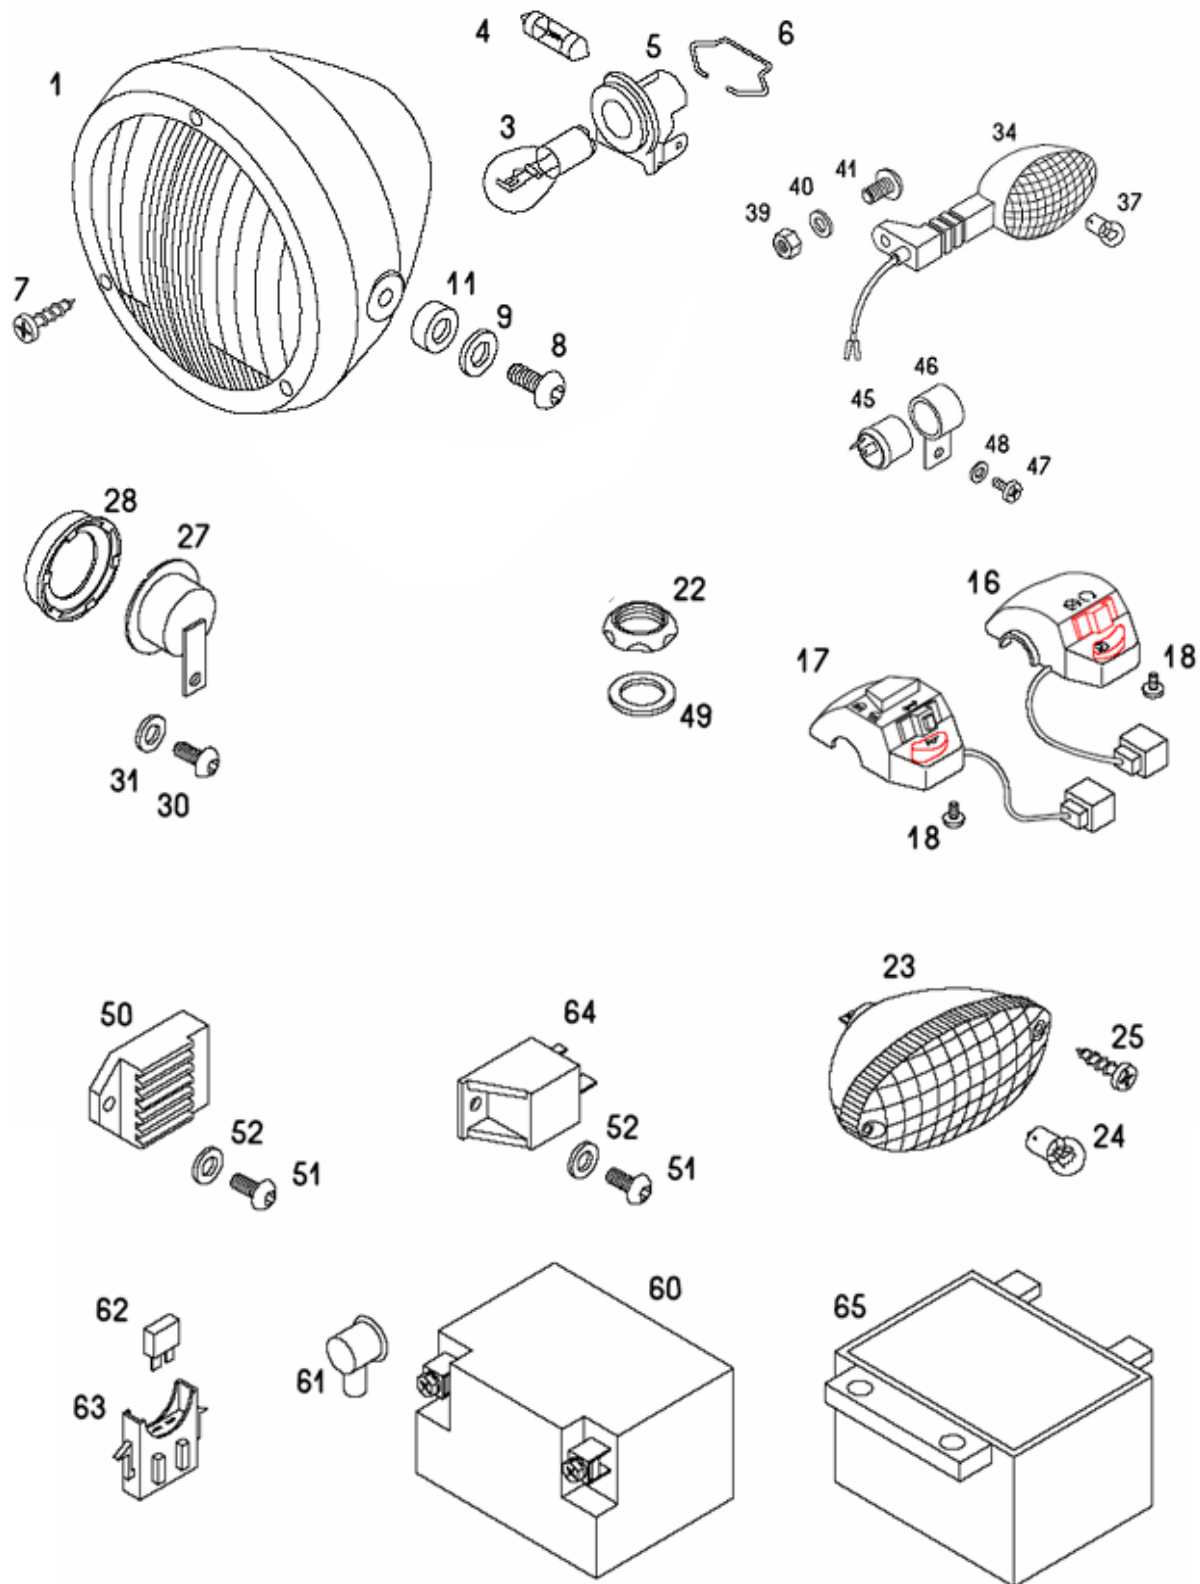

ELECTRIC PARTS

No.	*	Part No.	Denomination	B	C	D
1		232720	HEADLAMP (with parts 2-6)	1	1	1
2		232941	HEADLAMP INSERT PIECE	1	1	1
3		232942	BULB 12V 35/35W BA 20D	1	1	1
4		044692	BULB 12V 5W S8.5	1	1	1
5		232943	HORN HOLDER	1	1	1
6		232944	CLAMP	1	1	1
7		044427	SCREW ST 2,9X32	3	3	3
8		033530	SCREW M8X35 (DIN 6921)	2	2	2
9		031933	WASHER 8	2	2	2
11		236557	DISTANCE TUBE	2	2	2
16		237129	SWITCH RIGHT WITH CABLE	1	1	1
17		237130	SWITCH LEFT WITH CABLE	1	1	1
18		232859	SCREW M5X22 black	4	4	4
-		236977	CABLE WEB FRONT	1	1	1
-		241091	CABLE WEB MIDDLE	1	1	1
-		236978	CABLE WEB REAR	1	1	1
-		236979	CABLE WEB FOR REGULATOR	1	1	1
22		232918	NUT FOR IGNITION LOCK	.	.	.
23		232721	REAR LIGHT (with part 24)	1	1	1
-		232948	REAR LIGHT GLASS	1	1	1
24		044681	BULB 12V 21/5W BAY 15D	1	1	1
25		044416	SCREW ST 4,2x38	2	2	2
27		236704	HORN	.	.	.
27		237179	HORN	1	1	1
28		236756	HORN CAP-chrome	1	1	1
30		026706	SCREW M6X12(ISO 7380)	2	2	2
31		031509	WASHER 6	2	2	2
34		236854	WINKER F.R./R.L. (with part 37)	.	.	.
34		236855	WINKER F.L./R.R. (with part 37)	.	.	.
37		044689	BULB12V 10W	.	.	.
39		027242	SCREW M5X12 (ISO 7380)	.	.	.
40		031922	WASHER 5	.	.	.
41		030048	NUT M5 SELFLOCKING	.	.	.
45		222428	WINKER RELAY	.	.	.
46		222422	WINKER RELAY HOLDER	.	.	.
49		206489	WASHER FOR IGNITION LOCK	.	.	.
50		230844	WOLTAGE REGULATOR	.	.	.
50		236733	WOLTAGE REGULATOR	1	1	1
51		026689	SCREW M6X14 (ISO 7380)	.	.	.
52		031845	WASHER B6	.	.	.
60		230888	BATTERY	.	.	.
61		230886	TERMINAL CAP	.	.	.
62		230883	FUSE	.	.	.
63		230884	FUSE HOUSING	.	.	.
64		230843	STARTING RELAY 70A	.	.	.
65		236403	BATTERY HOLDER	.	.	.