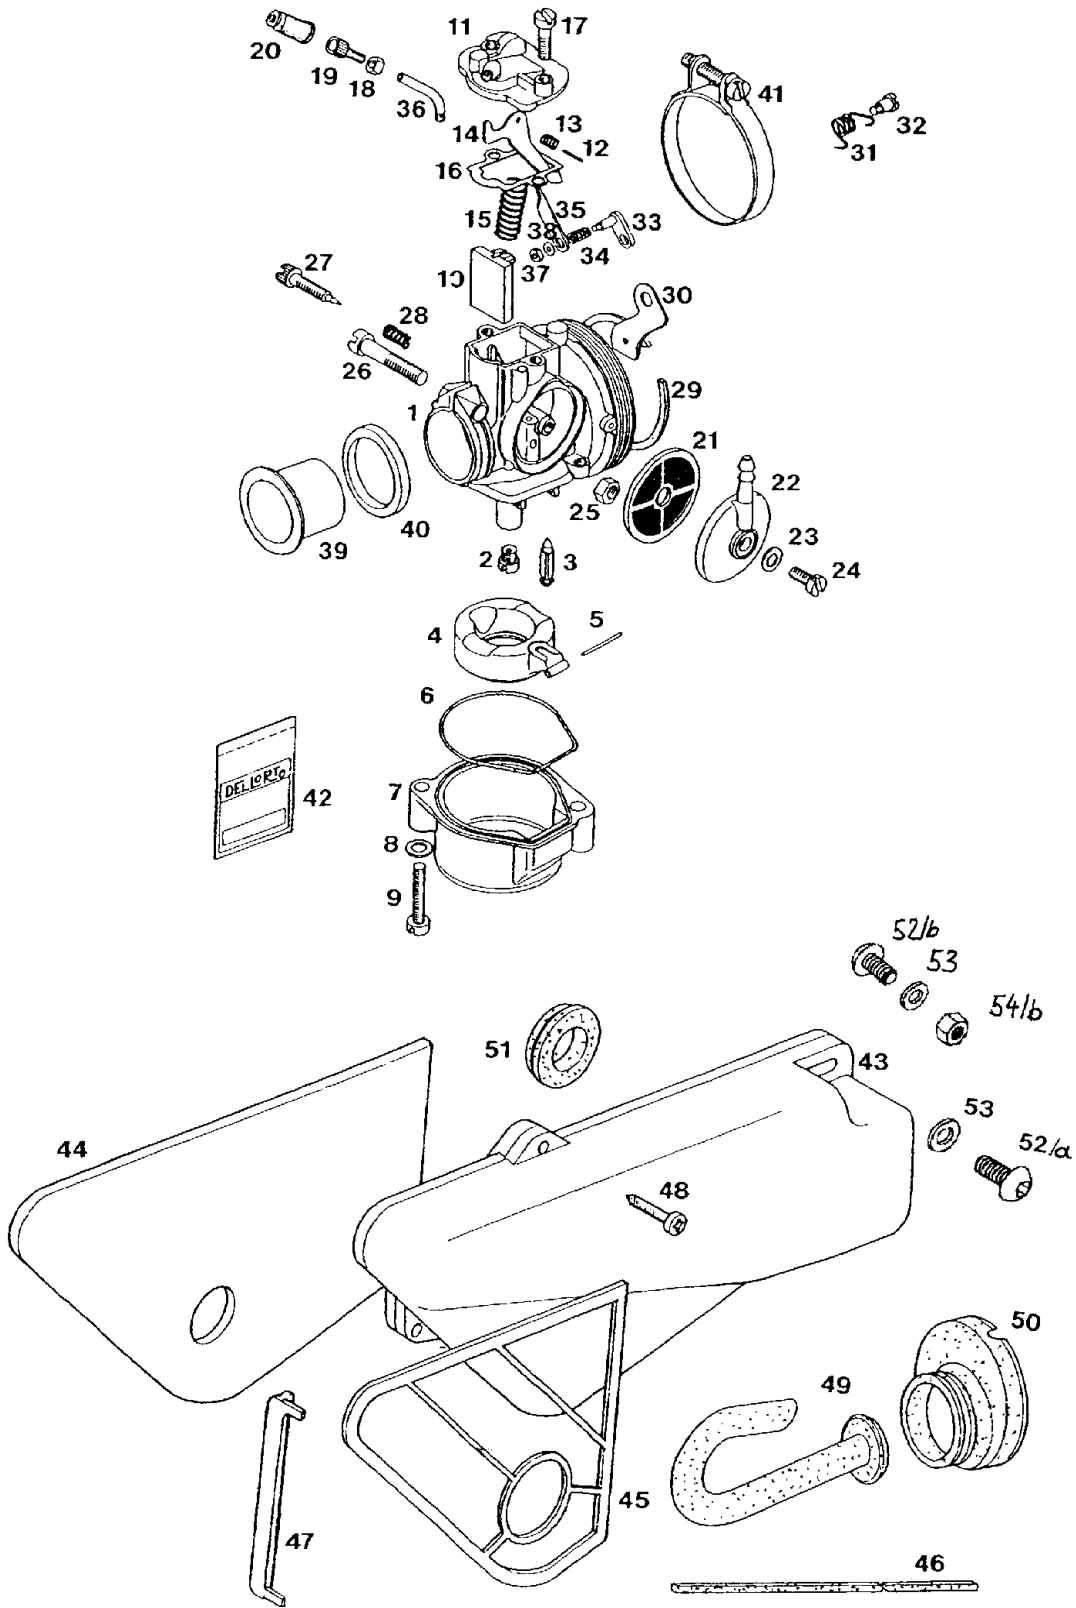

CARBURATOR, INTAKE SILENCER

No.	*	Part No.	Denomination	B	C	D
1	1	236212	CARBURETOR	1	.	.
1	2	236202	CARBURETOR	.	1	1
2		212465	JET 51	1	.	.
2		222681	JET 49	.	1	1
3		219589	FLOAT VALVE	1	1	1
4		219582	FLOAT	1	1	1
5		219593	FLOAT PIN	1	1	1
6		219594	FLOAT CHAMBER GASKET	1	1	1
7		219595	FLOAT CHAMBER	1	1	1
8		031930	WASHER 4	1	1	1
9		027057	SCREW M4X20	1	1	1
10		219580	THROTTLE SLIDE	1	1	1
11		219596	CARBURATOR COVER CPL. with parts (12-15)	1	1	1
12		219871	PIN	1	1	1
13		219872	SPRING	1	1	1
14		219873	CHOKE LEVER	1	1	1
15		219874	RETURN SPRING	1	1	1
16		219583	CARBURATOR COVER GASKET	1	1	1
17		219598	SCREW M4X15	2	2	2
18		219626	NUT	1	1	1
19		219625	ADJUSTING SCREW	1	1	1
20		219624	RUBBER BUSH	1	1	1
21		219585	FUEL FILTER	1	1	1
22		219584	FUEL CONNECTION LID	1	1	1
23		219780	SEAL RING	1	1	1
24		026700	SCREW M5X10	1	1	1
25		031075	NUT M6	1	1	1
26		027083	SCREW M6X30	1	1	1
27		219587	ADJUSTING SCREW	1	1	1
28		219588	SPRING	1	1	1
29		219590	GASKET	1	1	1
30		223026	CHOKE LEVER	1	1	1
31		219591	RETURN SPRING	1	1	1
32		219592	SCREW	1	1	1
33		223025	LEVER	1	1	1
34		223027	CHOKE SPRING	1	1	1
35		227328	CHOKE LEVER	1	1	1
36		219623	CONNECTION	1	1	1
37		031073	NUT M4	1	1	1
38		031930	WASHER 4	1	1	1
39		227326	PLASTIC REDUCING BUSH	1	1	1
40		227324	SEALING RING	1	1	1
41		219375	CLAMP 60-65	1	1	1
42		219875	CARBURATOR GASKET SET CPL.	1	1	1
43	1	229769	INTAKE SILENCER CPL.	1	.	.
43	2	230069	INTAKE SILENCER CPL.	.	1	1
44		229704	AIR FILTER (FOAM)	1	1	1
45		229776	FILTER COVER	1	1	1
46		229702	FILTER PIECE	1	1	1
47		229703	FILTER SUPPORT	1	1	1
48		044438	SHEET SCREW 4,2X19	3	3	3
49		230046	SILENCER INSERT PIECE	.	1	1
50		229705	JUNCTION SLEEVE	1	1	1
51		229706	INSERT RUBBER	1	1	1