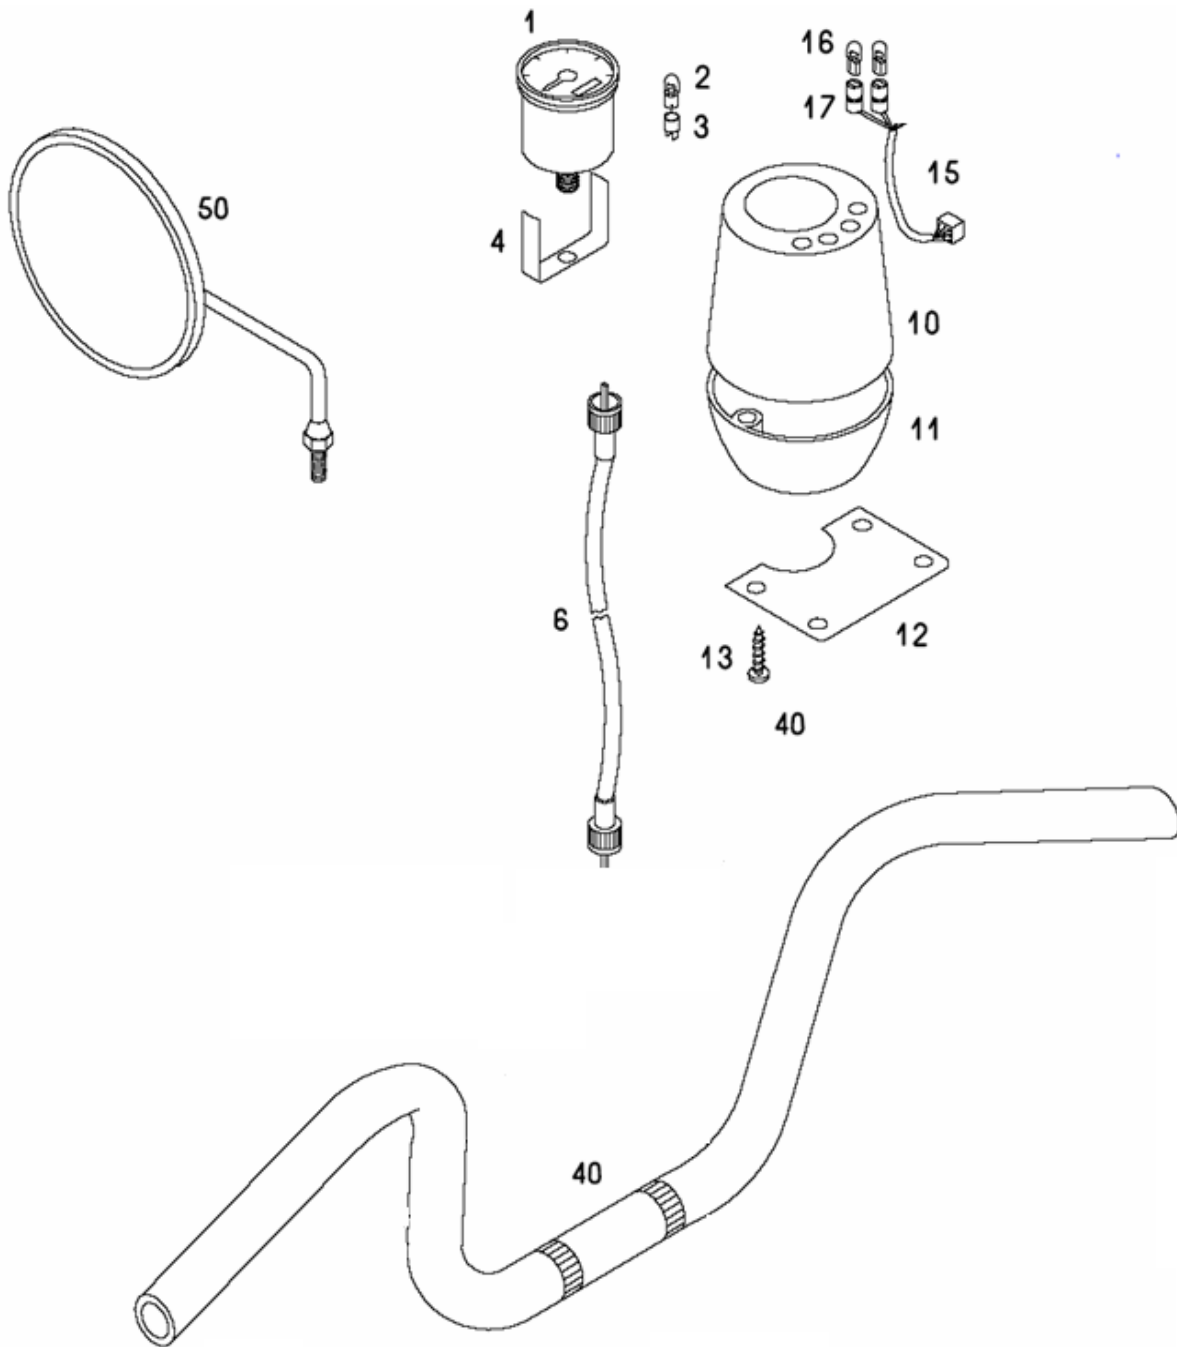

HANDELBAR, SPEEDOMETER, MIRROR

No.	*	Part No.	Denomination	B	C	D
1		234355	SPEEDOMETER- km/h (with parts 2-3)	1	1	1
2		213993	BULB 12V 2W BA7S	1	1	1
3		234389	BULB HOLDER	1	1	1
4		234357	SPEEDOMETER HOLDER	1	1	1
6		217664	SPEEDOMETER CABLE OS L=780 mm	1	1	1
10	C	242098C51	SPEEDOMETER HOUSING	1	1	1
11	C	242081C51	SPEEDOMETER HOUSING BOTTOM	1	1	1
12	C	242082C51	SPEEDOMETER HOUSING HOLDER	1	1	1
13		232799	SCREW*PT*KA50X25	2	2	2
15		236729	SPEEDOMETER WIRING (with parts 16 and 17)	.	.	.
15		237058	SPEEDOMETER WIRING (with parts 16 and 17)	1	1	1
16		232763	BULB 12V 1,2W -W2x4,6d	2	2	2
17		227497	BULB HOLDER	2	2	2
40	C	242042C51	HANDLEBAR	1	1	1
50		236968	LH MIRROR-CHROME	1	1	1