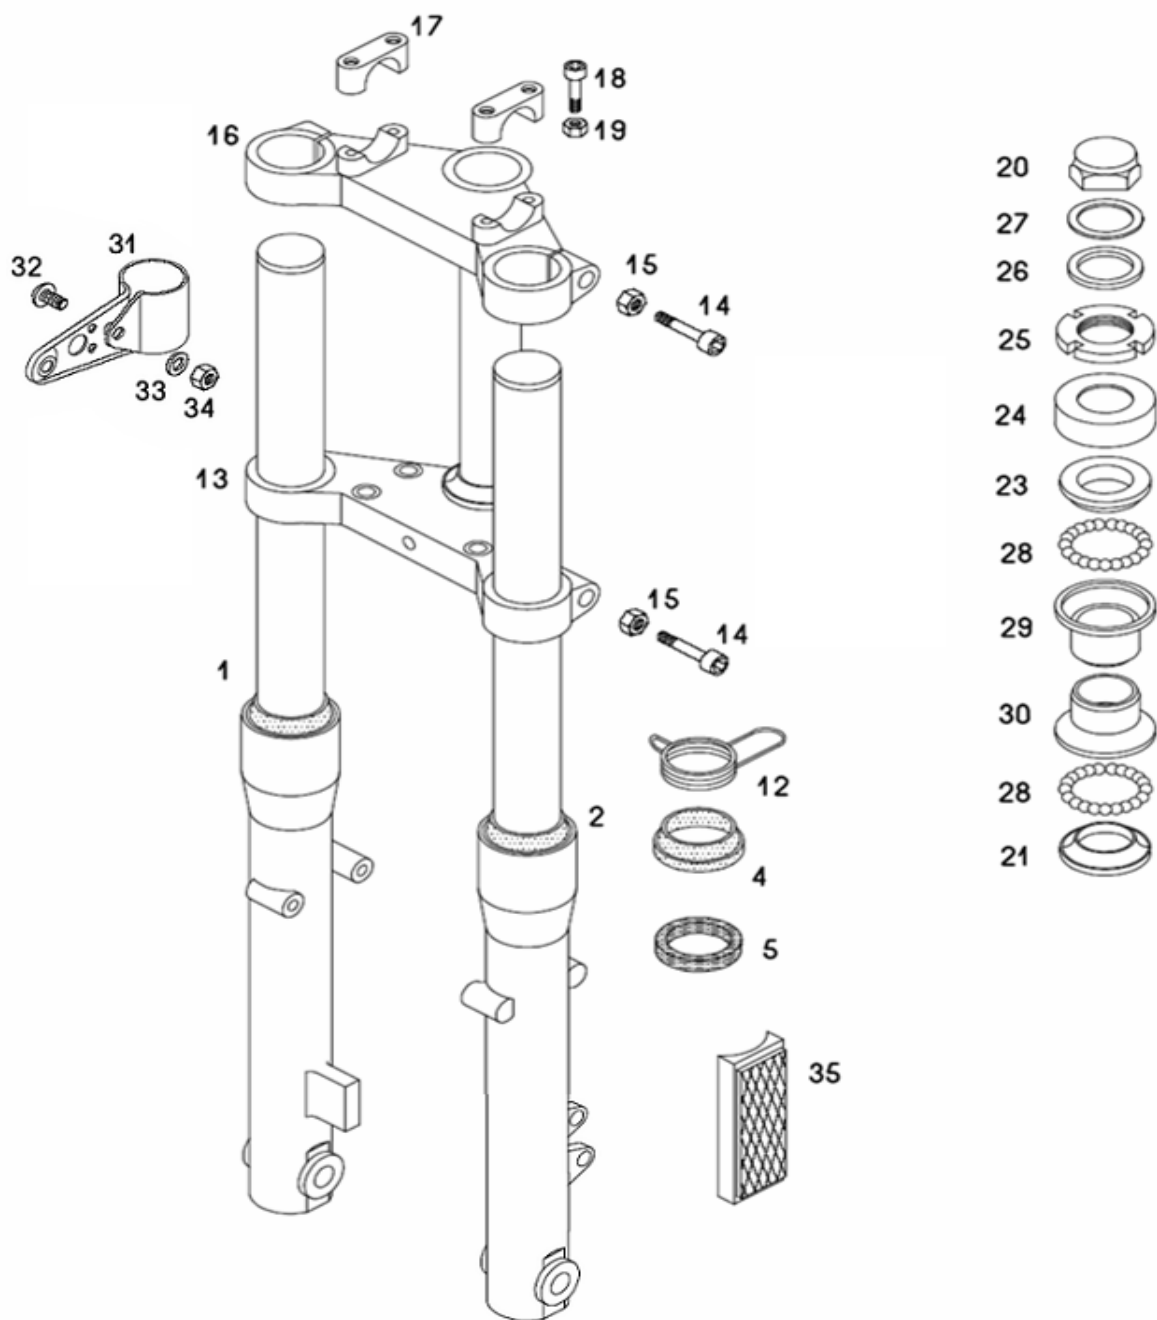

FRONT FORK

No.	*	Part No.	Denomination	B	C	D
-		236951	FRONT FORK CPL. grund (with parts 1 to 21 and 27)	1	1	1
1	L	243184	RH FRONT FORK SILVER	1	1	1
2	L	243185	LH FRONT FORK SILVER	1	1	1
4		243179	SEAL RING	2	2	2
5		243195	OIL SEAL RING	2	2	2
12		232968	CABLE GUIDE	2	2	2
13	G	243197	FORK LUG grund	1	1	1
14		026683	SCREW M8X45	4	4	4
15		031077	NUT M8	4	4	4
16	G	243196	UPPER YOKE GRUND	1	1	1
17	G	243198	HANDLEBAR CARRIER grund	2	2	2
18		026646	SCREW M6X45	4	4	4
19		031075	NUT M6	4	4	4
20		219349	CROWN NUT	1	1	1
-		230741	BEARING SET (with parts 21-30)	1	1	1
21		200714	STEERING BEARING CONE	1	1	1
23		200714	STEERING BEARING CONE	1	1	1
24		200715	COVER (BRIGHT)	1	1	1
25		200717	GROOVED NUT	1	1	1
26	P	222848	WASHER (S= 2MM)	1	1	1
27		206701	WASHER (S= 0,7MM)	1	1	1
28		044535	BALL BEARING 5	42	42	42
29		223155	STEERING BEARING CUP (TOP)	1	1	1
30		223157	STEERING BEARING CUP (BOTTOM)	1	1	1
31	L	242194LAK	LAMP HOLDER	2	2	2
32		033514	SCREW M6X25	2	2	2
33		031509	WASHER A6,4	2	2	2
34		033591	NUT M6	2	2	2
35		227121	FRONT SIDE REFLECTOR	2	2	2
40		236470	SET OF LOCKS (with parts 41-43)	.	.	.
41		232891	KEY (must to notify number)	1	1	1
42		233198	FRONT FORKS LOCK (with part 41)	1	1	1
43		232896	IGNITION LOCK (with part 41)	.	.	.