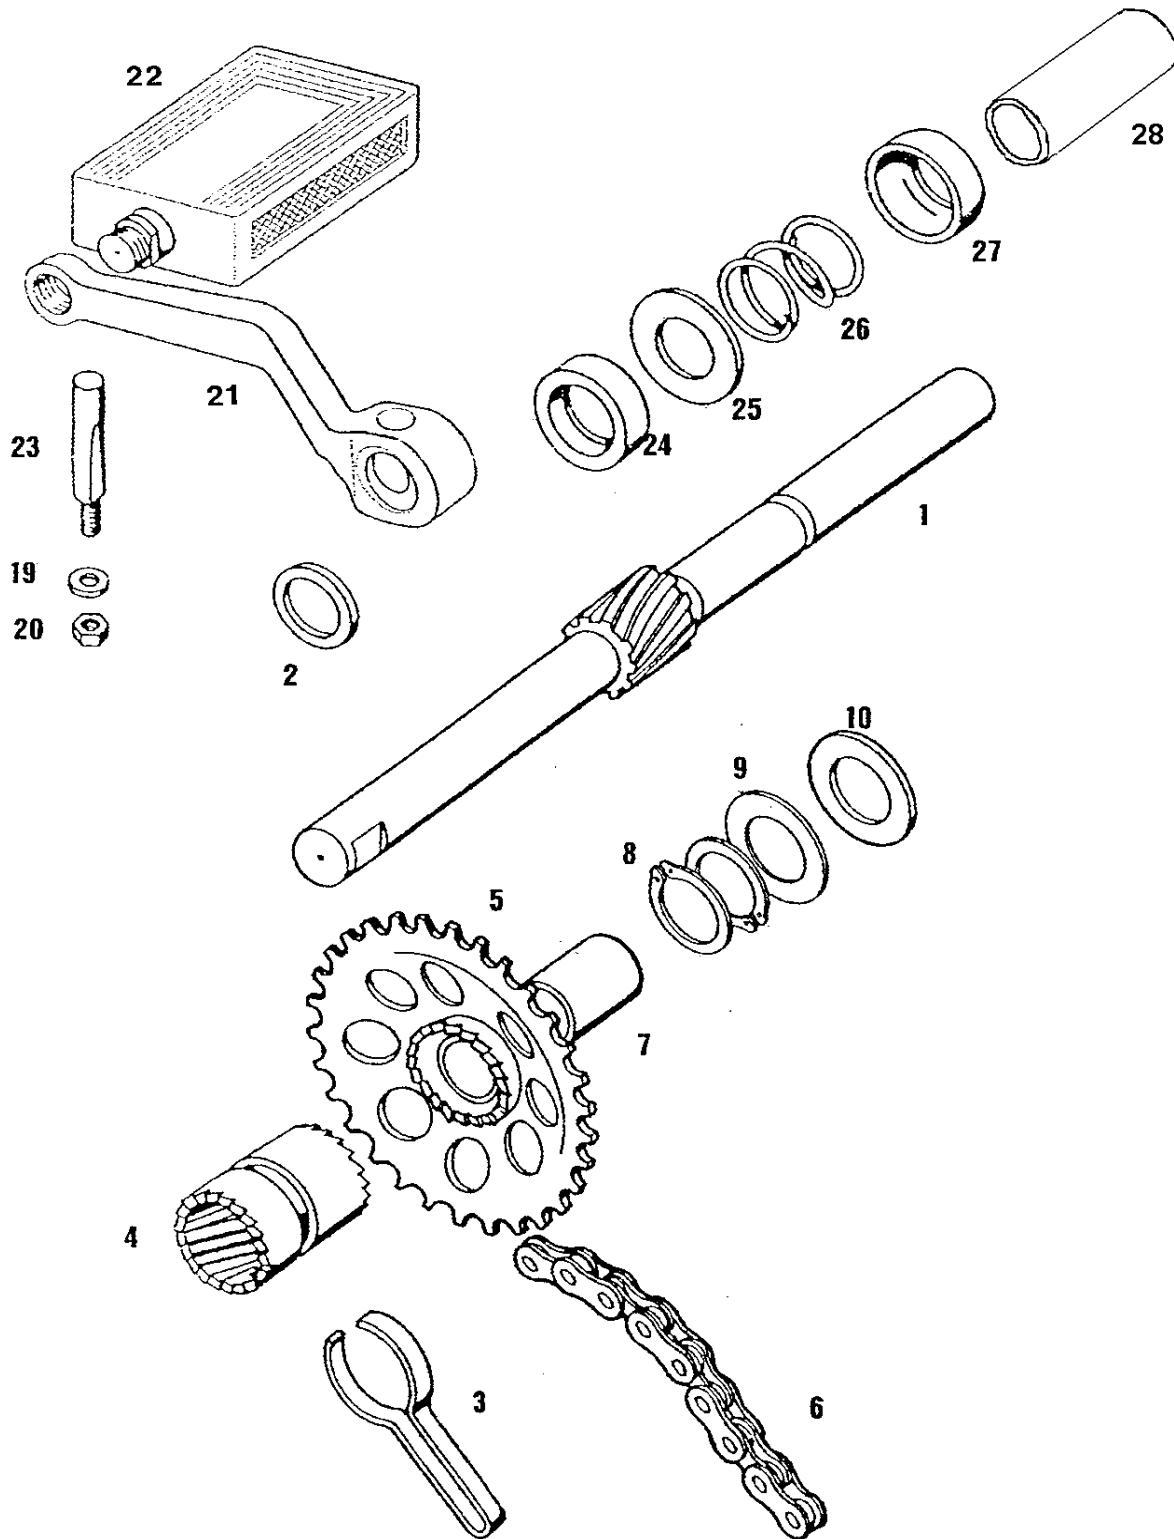

STRARTER MECHANISM -PEDAL

A26BAC YOUNGST'R XL Spare parts manuals

No.	*	Part No.	Denomination	D
1		237269	STARTER SHAFT-pedal	1
2		205702	THRUST WASHER	1
3		209048	BRAKE SPRING	1
4		209047	CLAW COLLAR	1
5		217584	CHAIN SPROCKET Z=25	1
6		217582	CHAIN (32 ROLLERS)	1
7		223448	DISTANCE BUSH	1
8		032073	STARTERSHAFT RING 16	2
9		206391	SHIM 0,50MM	1
10	P	209087	SHIM 0,02MM	3
10	P	200175	SHIM 0,50MM	1
19		200185	WASHER 7,4X14X2	2
20		031076	NUT M7	2
21		230291	PEDAL ARMS-par,black	1
22		222655	PEDAL-par	1
23		206714	PIN	2
24		200266	SEAL RING	1
25		209224	THRUST WASHER 1,0 mm	1
26		209099	SPRING	1
27		209096	CUP-bright	1
28		237318	DISTANCE TUBE	1