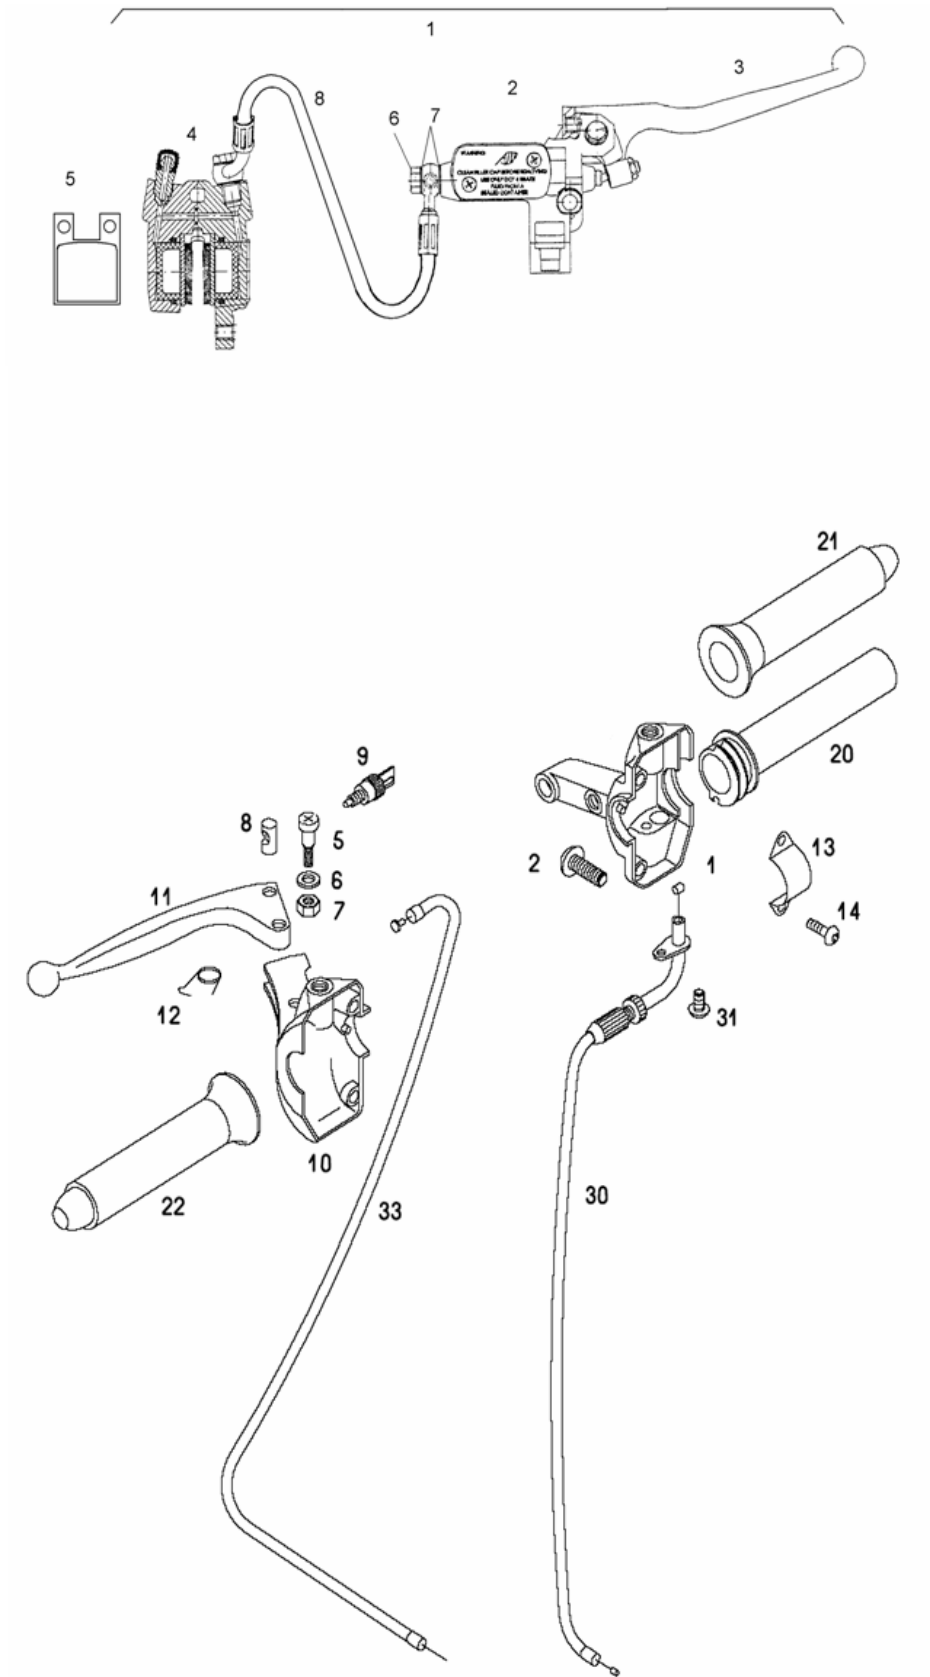

GRIPS, CABLES

No.	*	Part No.	Denomination	B	C	D
1		236479	HYDRAULIC BRAKE CPL. (with parts 2 to 7)	1	1	1
3		243602	BRAKE LEVER RH	1	1	1
4		243137	CALIPER (with part 5)	1	1	1
5		243604	BRAKE PAD	2	2	2
6		243603	SCREW	2	2	2
7		243605	SEAL RING	4	4	4
8		243606	LINE	1	1	1
		236382	BRAKE BUSH	2	2	2
		025234	SCREW M8X35	1	1	1
		236382	BRAKE BUSH	2	2	2
		025397	SCREW M8X60	1	1	1
		236989	LEVER CPL			
10		243242	HOUSING	1	1	1
11		243244	BRAKE LEVER	1	1	1
12		243245	SPRING	1	1	1
13		243247	HOUSING HOLDER	2	2	2
14		026700	SCREW M5X10	4	4	4
20		243246	LEVER GRIP	1	1	1
30		233728	THROTTLE CABLE	1	1	1
31		026700	SCREW M5X10	1	1	1
33		232758	BRAKE CABLE REAR	1	1	1
		241099	GRIP CPL	1	1	1