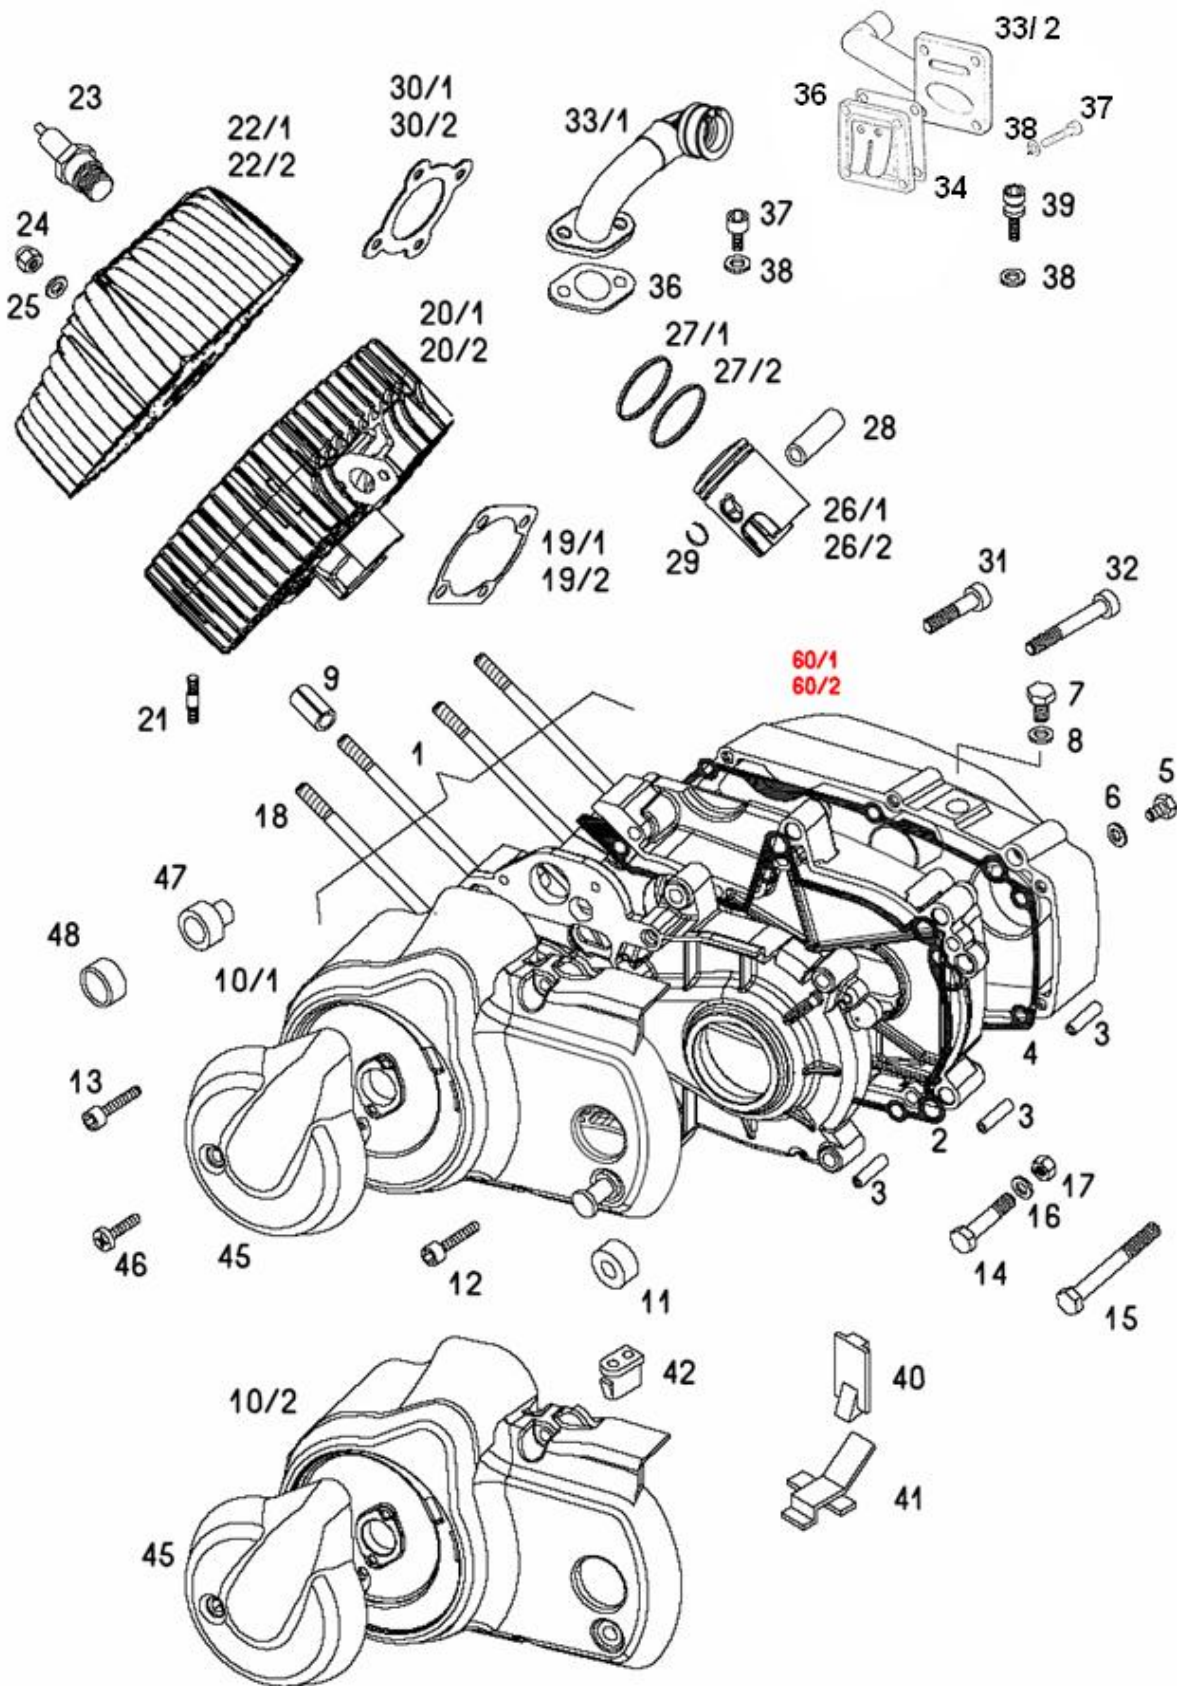

CRANKCASE, CYLINDER, PISTON

No.	*	Part No.	Denomination	B	C	D
		237088	ENGINE 45-XL	1	.	.
		237049	ENGINE 25-XL	.	1	.
		237316	ENGINE 20-XL	.	.	1
1	2	230982	CRANKCASE-CPL (with parts 2-8,18,60,47 and bearings)	1	1	1
2		222098	CRANKCASE GASKET	1	1	1
3		223440	CENTERING BUSH 9,8X16	6	6	6
4		232971	RIGHT COVER GASKET	1	1	1
5		027264	SCREW M6X10	1	1	1
6		230172	SEAL RING A6X12	1	1	1
7		026311	SCREW M8X10	2	2	2
8		230173	SEAL RING A8X14	2	2	2
9		233718	ELASTIC PIN 8x16	1	1	1
10		230966	MAGNETO COVER BLACK	1	1	1
11		200294	RUBBER RING	1	1	1
12		026593	ALLEN SCREW M6X25	2	2	2
13		026636	ALLEN SCREW M6X40	1	1	1
14		026041	SCREW M8x1X90	2	2	2
15		026043	SCREW M8x1X80	2	2	2
16		031933	WASHER 8	5	5	5
17		030049	NUT M8X1-SELFLOCKING	4	4	4
18	2	205386SS	CYLINDER STUD BOLT M7X115	4	4	4
19		233714	CYLINDER GASKET-0,4 mm	2	2	2
20	2	229404	CILINDER CPL (with part 26)-BLACK	1	1	1
21	2	240632	STUD BOLT	2	2	2
22	2	223466	CYLINDER HEAD	1	.	.
22	3	229288	CYLINDER HEAD	.	1	1
23	2	044511	SPARK PLUG (BOSNA- F75, BOSCH-W7AC,CHAMPION-L86)	1	1	1
24	2	044828	NUT M7	4	4	4
25	2	044154	WASHER 7	4	4	4
26	2	227868	PISTON 38,0 X 50 mm (with part 28-30)	1	1	1
27		222041	PISTON RING 38,0 mm	2	2	2
28		207408	WRIST PIN 12 mm	1	1	1
29		233763	SPRING CIRCLIP 12 mm	.	.	.
29		032039	SPRING CIRCLIP 12 mm	2	2	2
30	2	227998	CYLINDER HEAD GASKET	.	1	1
31		026573	ALLEN SCREW M6X25	14	14	14
32		026582	ALLEN SCREW M6X65	1	1	1
33		230815	INTAKE MAINFOLD (OIL PUMP) - 45 km/h	1	.	.
33		230905	INTAKE MAINFOLD (OIL PUMP)	.	1	1
34		233715	REED VALVE	1	1	1
36		223748	REED VALVE GASKET	1	1	1
37		026686	SCREW M5X20(ISO 7380)	4	4	4
38		031931	WASHER 5	4	4	4
40		230812	BARRIER PIPE- UPPER	1	1	1
41		230968	BARRIER PIPE- BUTTOM	1	1	1
42		230811	RUBBER	1	1	1
45		230792	OIL PUMP COVER -PLASTIC	1	1	1
46		027271	SCREW M5X30	1	1	1
		233560	GASKET SET (A5-A)	1	1	1