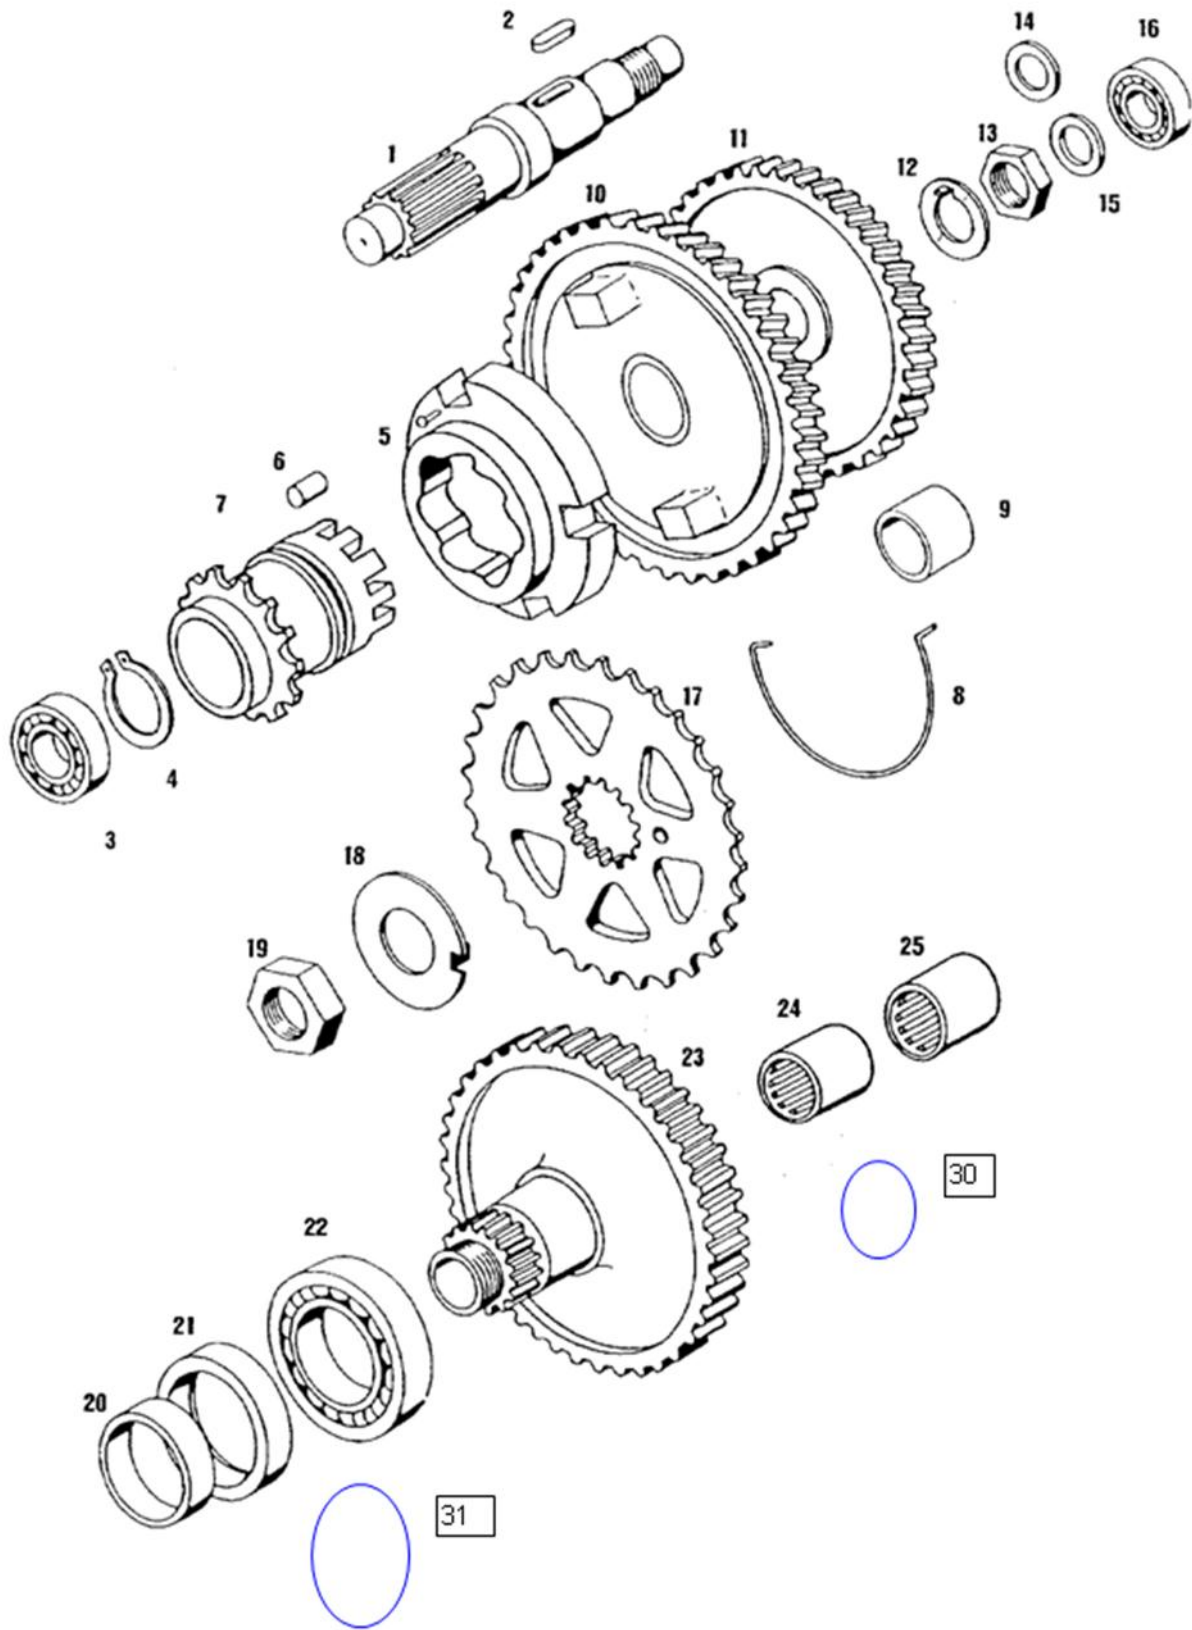

COUNTERSHAFT, MAINSHAFT

No.	*	Part No.	Denomination	B	C	D
1		223458	COUNTERSHAFT	1	1	1
2		044835	WOODRUFF KEY 5X5X12	1	1	1
3		035072	BALL BEARING 6201	1	1	1
4		032077	CIRCLIP	1	1	1
5		223463	CAGE	1	1	1
6		209063	ROLLER D5X8	8	8	8
7		222209	CAGE	1	1	1
8		223121	COUNTERSHAFT SPRING	1	1	1
9		035600	BEARING BUSH	1	1	1
10		227194	1ST. SPEED GEAR - A35	1	1	1
11		223461	2ND. SPEED GEAR - A35	1	1	1
12		209062	PROTECTIVE WASHER	1	1	1
13		200141	NUT M14X1	1	1	1
14		223469	THRUST WASHER 2,0MM	1	1	1
15	P	209075	SHIM 0,20MM	1	1	1
15	P	209076	SHIM 0,50MM	1	1	1
16		035031	BALL BEARING 6000	1	1	1
17		209078	FRONT SPROCKET Z=26	1	1	1
18		209079	PROTECTIVE WASHER	1	1	1
19		209080	NUT M22X1	1	1	1
20		209077	DISTANCE BUSH	1	1	1
21		036620	SEALING RING A35X47X7	1	1	1
22		035037	BALL BEARING 6006	1	1	1
23		223456	DRIVE SHAFT CPL. - KICK	1	1	1
24		035502	NEEDLE BEARING SCE 109P	1	1	1
25		035503	NEEDLE BEARING SCE 108	1	1	1
30		033006	O RING	1	1	1
31		033007	O RING	1	1	1