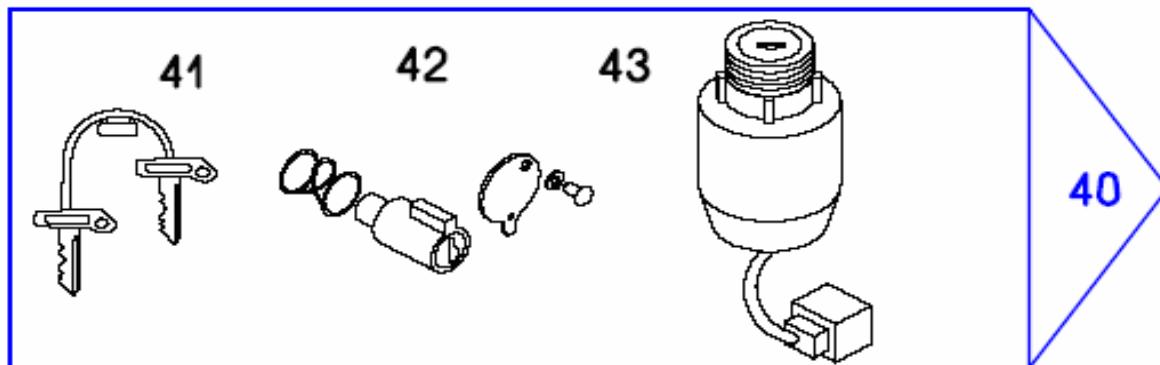

FRONT FORK

No.	*	Part No.	Denomination	B	C	D
-		236951	FRONT FORK CPL. grund (with parts 1 to 21 and 27)	1	1	1
1	L	243184	RH FRONT FORK SILVER	1	1	1
2	L	243185	LH FRONT FORK SILVER	1	1	1
4		243179	SEAL RING	2	2	2
5		243195	OIL SEAL RING	2	2	2
12		232968	CABLE GUIDE	2	2	2
13	G	243197	FORK LUG grund	1	1	1
14		026683	SCREW M8X45	4	4	4
15		031077	NUT M8	4	4	4
16	G	243196	UPPER YOKE GRUND	1	1	1
17	G	243198	HANDLEBAR CARRIER grund	2	2	2
18		026646	SCREW M6X45	4	4	4
19		031075	NUT M6	4	4	4
20		219349	CROWN NUT	1	1	1
-		230741	BEARING SET (with parts 21-30)	1	1	1
21		200714	STEERING BEARING CONE	1	1	1
23		200714	STEERING BEARING CONE	1	1	1
24		200715	COVER (BRIGHT)	1	1	1
25		200717	GROOVED NUT	1	1	1
26	P	222848	WASHER (S= 2MM)	1	1	1
27		206701	WASHER (S= 0,7MM)	1	1	1
28		044535	BALL BEARING 5	42	42	42
29		223155	STEERING BEARING CUP (TOP)	1	1	1
30		223157	STEERING BEARING CUP (BOTTOM)	1	1	1
31	L	242194LAK	LAMP HOLDER	2	2	2
32		033514	SCREW M6X25	2	2	2
33		031509	WASHER A6,4	2	2	2
34		033591	NUT M6	2	2	2
35		227121	FRONT SIDE REFLECTOR	2	2	2
40		236470	SET OF LOCKS (with parts 41-43)	.	.	.
41		232891	KEY (must to notify number)	1	1	1
42		233198	FRONT FORKS LOCK (with part 41)	1	1	1
43		232896	IGNITION LOCK (with part 41)	.	.	.