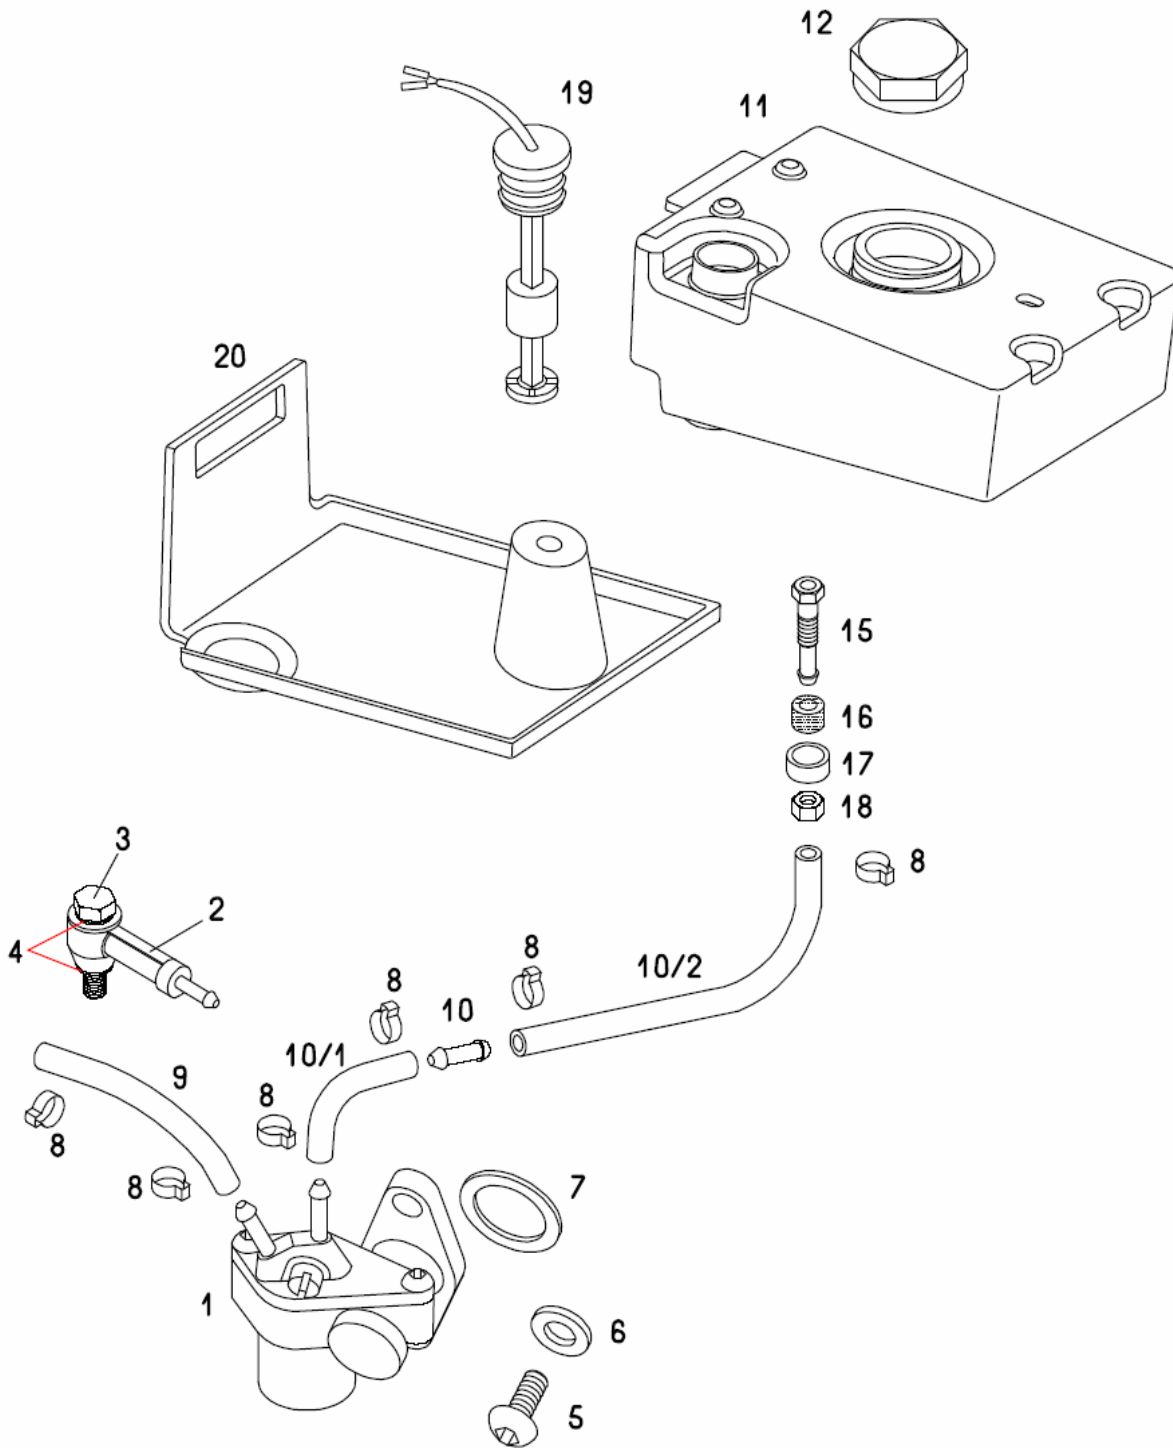

OIL PUMP, OIL TANK

No.	*	Part No.	Denomination	B	C	D
1		217310	OIL PUMP CPL. (with parts 2,3,4)	1	1	1
2		217311	BANJO	1	1	1
3		217312	BANJO BOLT	1	1	1
4		044581	SEALING WEASHER 6X12	2	2	2
5		026697	SCREW M5X16 (ISO 7380)	2	2	2
6		031867	WASHER B5	2	2	2
7	P	227393	SHIM 0,50mm	1	1	1
8		217313	FERRULE	4	4	4
9		044472	OIL LINE (320 mm)	m	m	m
10	1	044472	OIL LINE (250 mm)	m	m	m
10	2	044472	OIL LINE (530 mm)	m	m	m
10	3	233116	CONNETCING CLAMP	1	1	1
11		236404	OIL TANK	1	1	1
12		236413	OIL TANK CAP	1	1	1
15		217319	BANJO	1	1	1
16		227499	TRUBBER WASHER	1	1	1
17		227498	WASHER CUP	1	1	1
18		031075	NUT M6	1	1	1
19		236414	OIL LEVEL SENZOR	1	1	1
20		236711	OIL TANK PROTECTOR	1	1	1