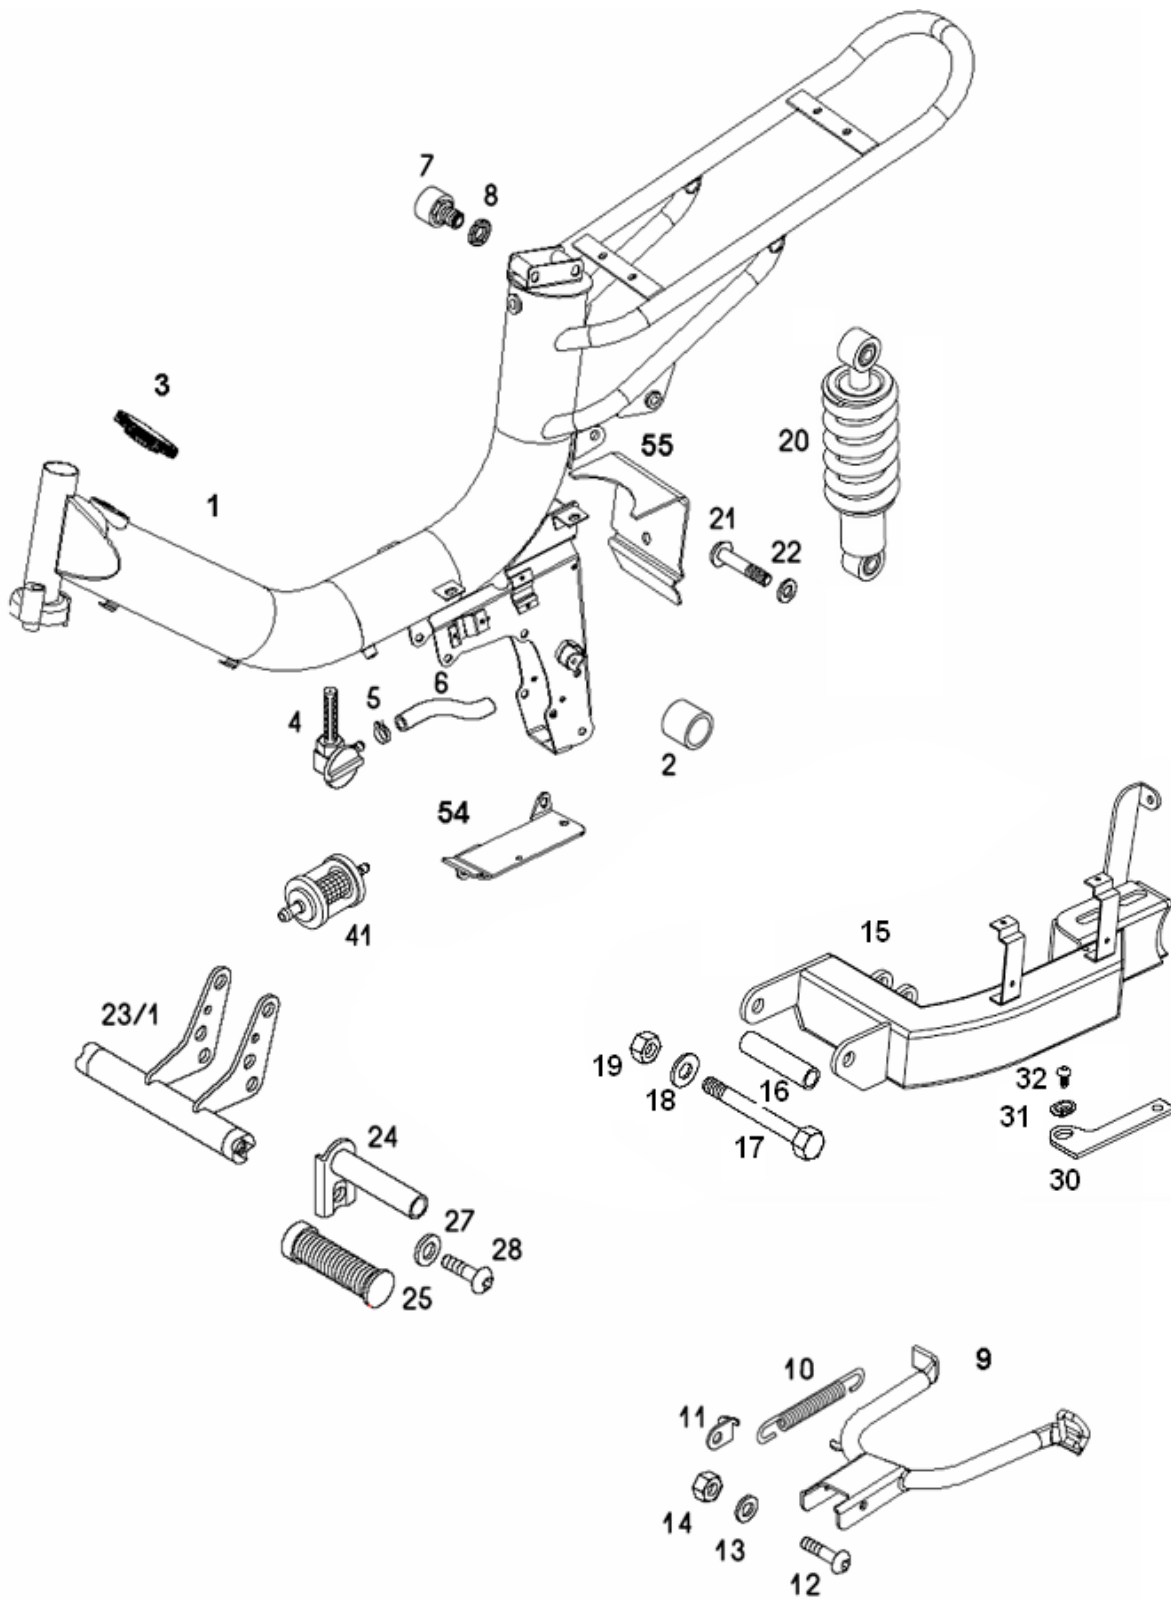

OIL PUMP, OIL TANK

No.	*	Part No.	Denomination	B	C	D
1		217310	OIL PUMP CPL. (with parts 2,3,4)	1	1	1
2		217311	BANJO	1	1	1
3		217312	BANJO BOLT	1	1	1
4		044581	SEALING WEASHER 6X12	2	2	2
5		026697	SCREW M5X16 (ISO 7380)	2	2	2
6		031867	WASHER B5	2	2	2
7	P	227393	SHIM 0,50mm	1	1	1
8		217313	FERRULE	4	4	4
9		044472	OIL LINE (320 mm)	m	m	m
10	1	044472	OIL LINE (250 mm)	m	m	m
10	2	044472	OIL LINE (530 mm)	m	m	m
10	3	233116	CONNETCING CLAMP	1	1	1
11		236404	OIL TANK	1	1	1
12		236413	OIL TANK CAP	1	1	1
15		217319	BANJO	1	1	1
16		227499	TRUBBER WASHER	1	1	1
17		227498	WASHER CUP	1	1	1
18		031075	NUT M6	1	1	1
19		236414	OIL LEVEL SENZOR	1	1	1
20		236711	OIL TANK PROTECTOR	1	1	1

FRAME, REAR FORK, CENTRAL STAND

No.	*	Part No.	Denomination	B	C	D
1	L	242319	FRAME	1	1	1
2		209141	BEARING BUSH	2	2	2
3		213953	FUEL TANK CAP	1	1	1
4		233727	FUEL FEED TAP	1	1	1
5		044531	FUEL TUBE 0,1m	m	m	m
6		224056	SPRING CLAMP 8	2	2	2
7		232549	RELEASE VALVE	1	1	1
8		232553	SEALING WASHER	1	1	1
9	L	242160S91	CENTRAL STAND	1	1	1
10		200609	SPRING	1	1	1
11		209143	SPRING SUPPORT	1	1	1
12		026041	SCREW M8x1X70	1	1	1
13		031933	WASHER 8	1	1	1
14		030049	NUT M8x1 SELFLOCKING	1	1	1
15	L	242158LAK	REAR FORK	1	1	1
16		209144	DISTANCE BUSH	1	1	1
17		026083	SCREW M12x1,25X120	1	1	1
18		031935	WASHER 13-140HV	1	1	1
19		030051	NUT M12x1,25 SELFLOCKING	1	1	1
20		236318	SHOCK ABSORBER-RED	1	1	1
21		033545	SCREW M10X45 (DIN 6921)	2	2	2
22		030042	NUT M10 SELFLOCKING	2	2	2
23	L	242198S91	BRACKET SUPPORT	1	1	.
24	1	217174	FOOT SUPPORT CPL (with parts 24, 25)	2	2	.
24	L	206109	FOOT SUPPORT	2	2	.
25		202881	FOOT SUPPORT RUBBER	2	2	.
26		026698	SCREW M10X25 (ISO 7380)	2	2	.
27		031848	WASHER B10	2	2	.
30		236315	CHAIN GUIDE	1	1	1
31		233582	CHAIN GUIDE HOLDER	1	1	1
32		026700	SCREW M5X10 (ISO7380)	1	1	1
41		236608	FUEL FILTER	1	1	1
54		237224	RELAY PROTECTOR	1	1	1
55		237214	MUD PROTECTOR	1	1	1