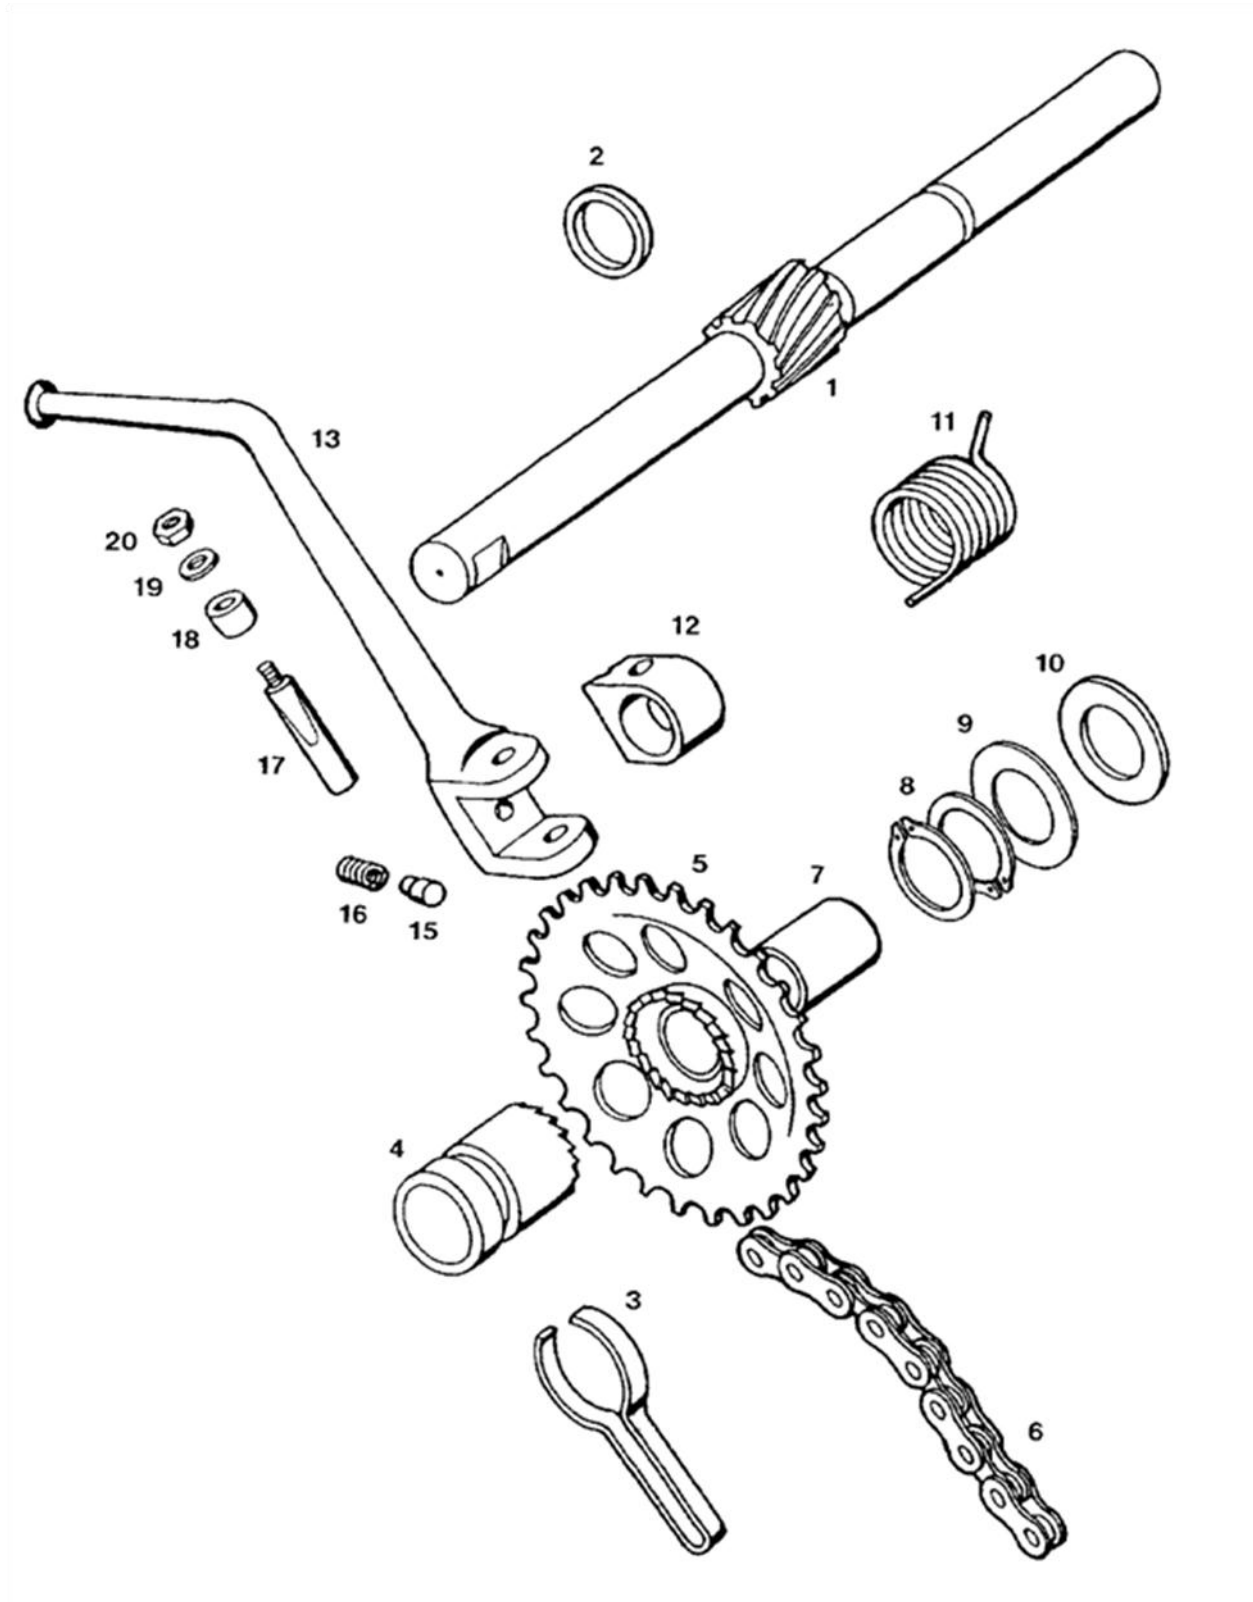

STRARTER MECHANISM- KICK

No.	*	Part No.	Denomination	B	C
1		223447	STARTER SHAFT	1	1
2		205702	THRUST WASHER	1	1
3		209048	BRAKE SPRING	1	1
4		209047	CLAW COLLAR	1	1
5		217584	CHAIN SPROCKET Z=25	1	1
6		217582	CHAIN (32 ROLLERS)	1	1
7		223448	DISTANCE BUSH	1	1
8		032073	STARTERSHAFT RING 16	2	2
9		206391	SHIM 0,50MM	1	1
10	P	209087	SHIM 0,02MM	3	3
10	P	200175	SHIM 0,50MM	1	1
		237189	KICK START LEVER CPL. (with parts 11 to 20)	1	1
11		223473	KICK START RETURN SPRING	1	1
12		221406	HUB	1	1
13		221405	KICK START LEVER	1	1
15		260216	THRUST BOLT	1	1
16		260217	KICKSTART SPRING	1	1
17		202726	KICKSTART PIN	1	1
18		202723	DISTANCE BUSH	1	1
19		202727	WASHER 7,4X14X2	1	1
20		031076	NUT M7	1	1