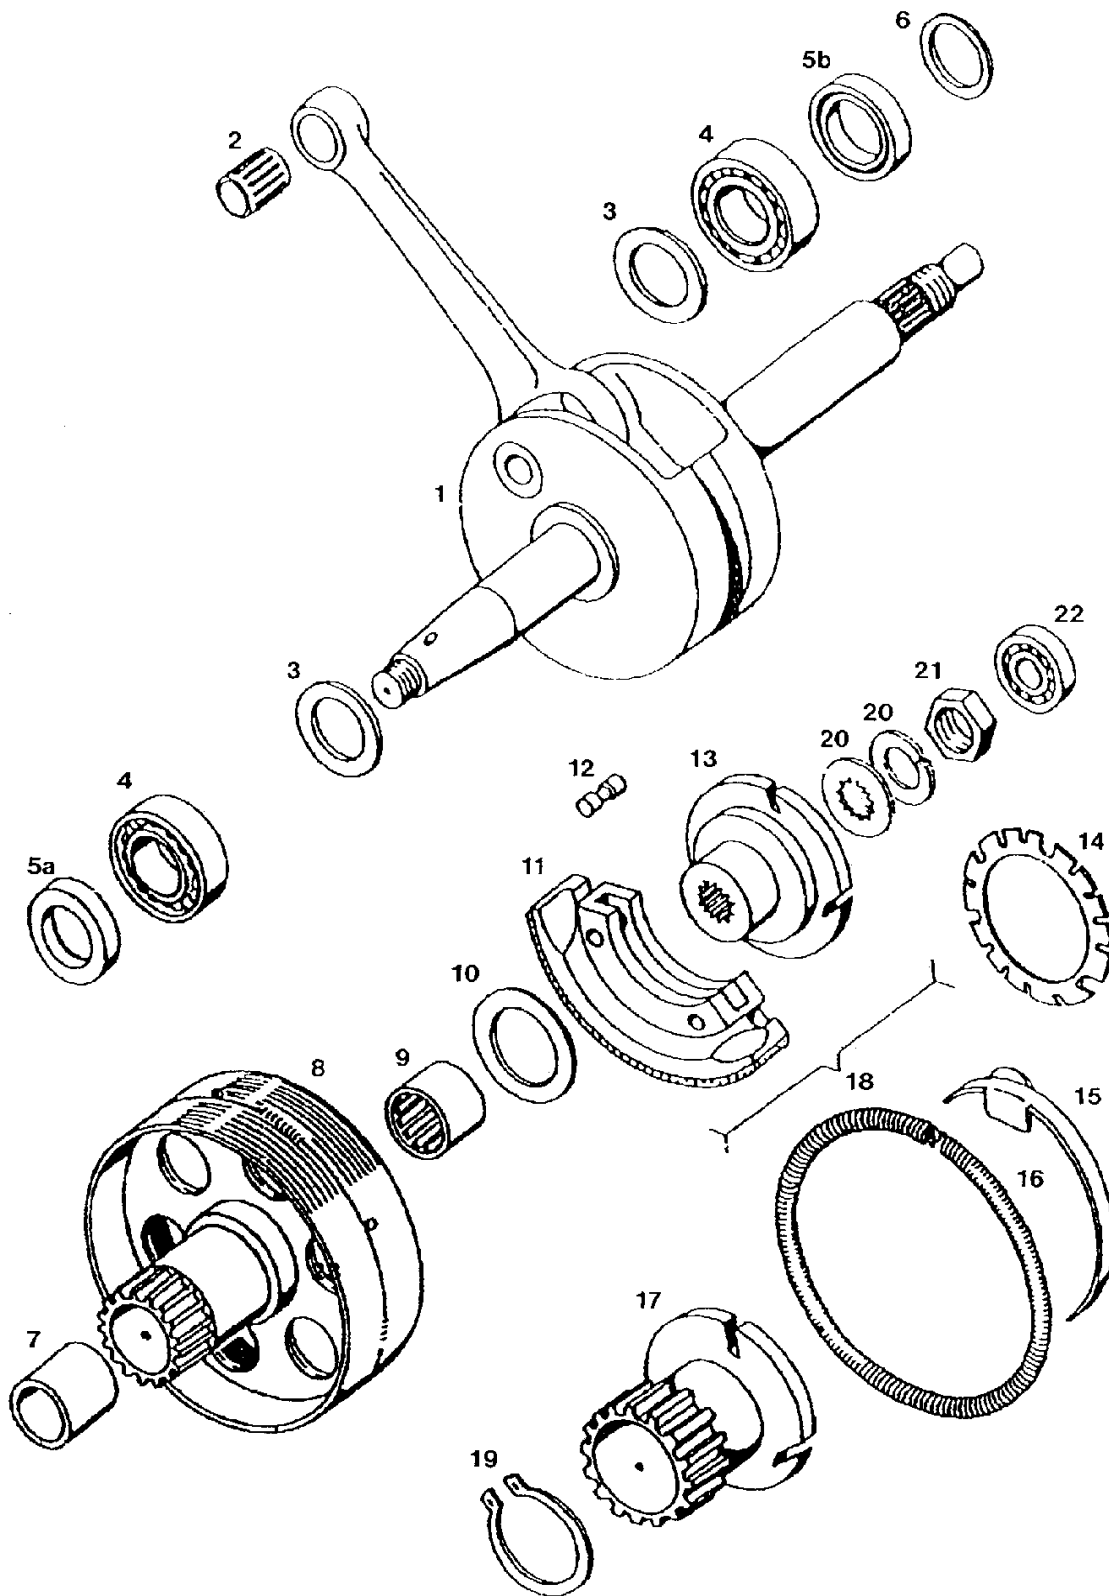

CRANKSHAFT, CLUTCH

No.	*	Part No.	Denomination	B	C	D
1		223421	CRANKSHAFT - A35	1	1	1
2		035548	NEEDLE BEARING 12X15X15	1	1	1
3	P	212957	SHIM 0,10MM	1	1	1
3	P	212958	SHIM 0,15MM	1	1	1
3	P	212959	SHIM 0,20MM	2	2	2
4		035070	BALL BEARING 6203 C3	2	2	2
5		036555	SEAL RING A17X35X7	1	1	1
6		223468	THRUST WASHER 14X20X2	1	1	1
7		223470	BEARING BUSH	1	1	1
8		223423	GEAR WITH DRUM CPL. - A35	1	1	1
9		035554	ROLLER CLUTCH	1	1	1
10		209073	SHIM 0,30MM	1	1	1
10	P	209119	SHIM 0,50MM	1	1	1
11	1	223432	CLUTCH SEGMENT 1ST. GEAR	3	3	3
11	2	223562	CLUTCH SEGMENT 2ND. GEAR	3	3	3
12		223434	CLUTCH PIN	6	6	6
13		223429	CLUTCH HUB 1ST. GEAR	1	1	1
14		209002	SPRING PLATE	1	1	1
15		209039	BRAKE STRIP	6	6	6
16	1	209013	CLUTCH SPRING	1	1	1
16	2	223769	CLUTCH SPRING	1	1	1
17		223435	DRIVE GEAR (2.ND GEAR)	1	1	1
18		223436	CLUTCH CPL. 2.ND GEAR (REV	1	1	1
18		227849	CLUTCH CPL. 1ST. GEAR (REV	1	1	1
19		032083	CIRCLIP	1	1	1
20	Z	031848	SPRING RING B10	1	1	1
20		031978	THRUST WASHER B10	1	1	1
21		215487	NUT M10X1	1	1	1
22		035202	BALL BEARING 608	1	1	1
		227459	CONNECTING ROD CPL. (12MM)	.	.	.