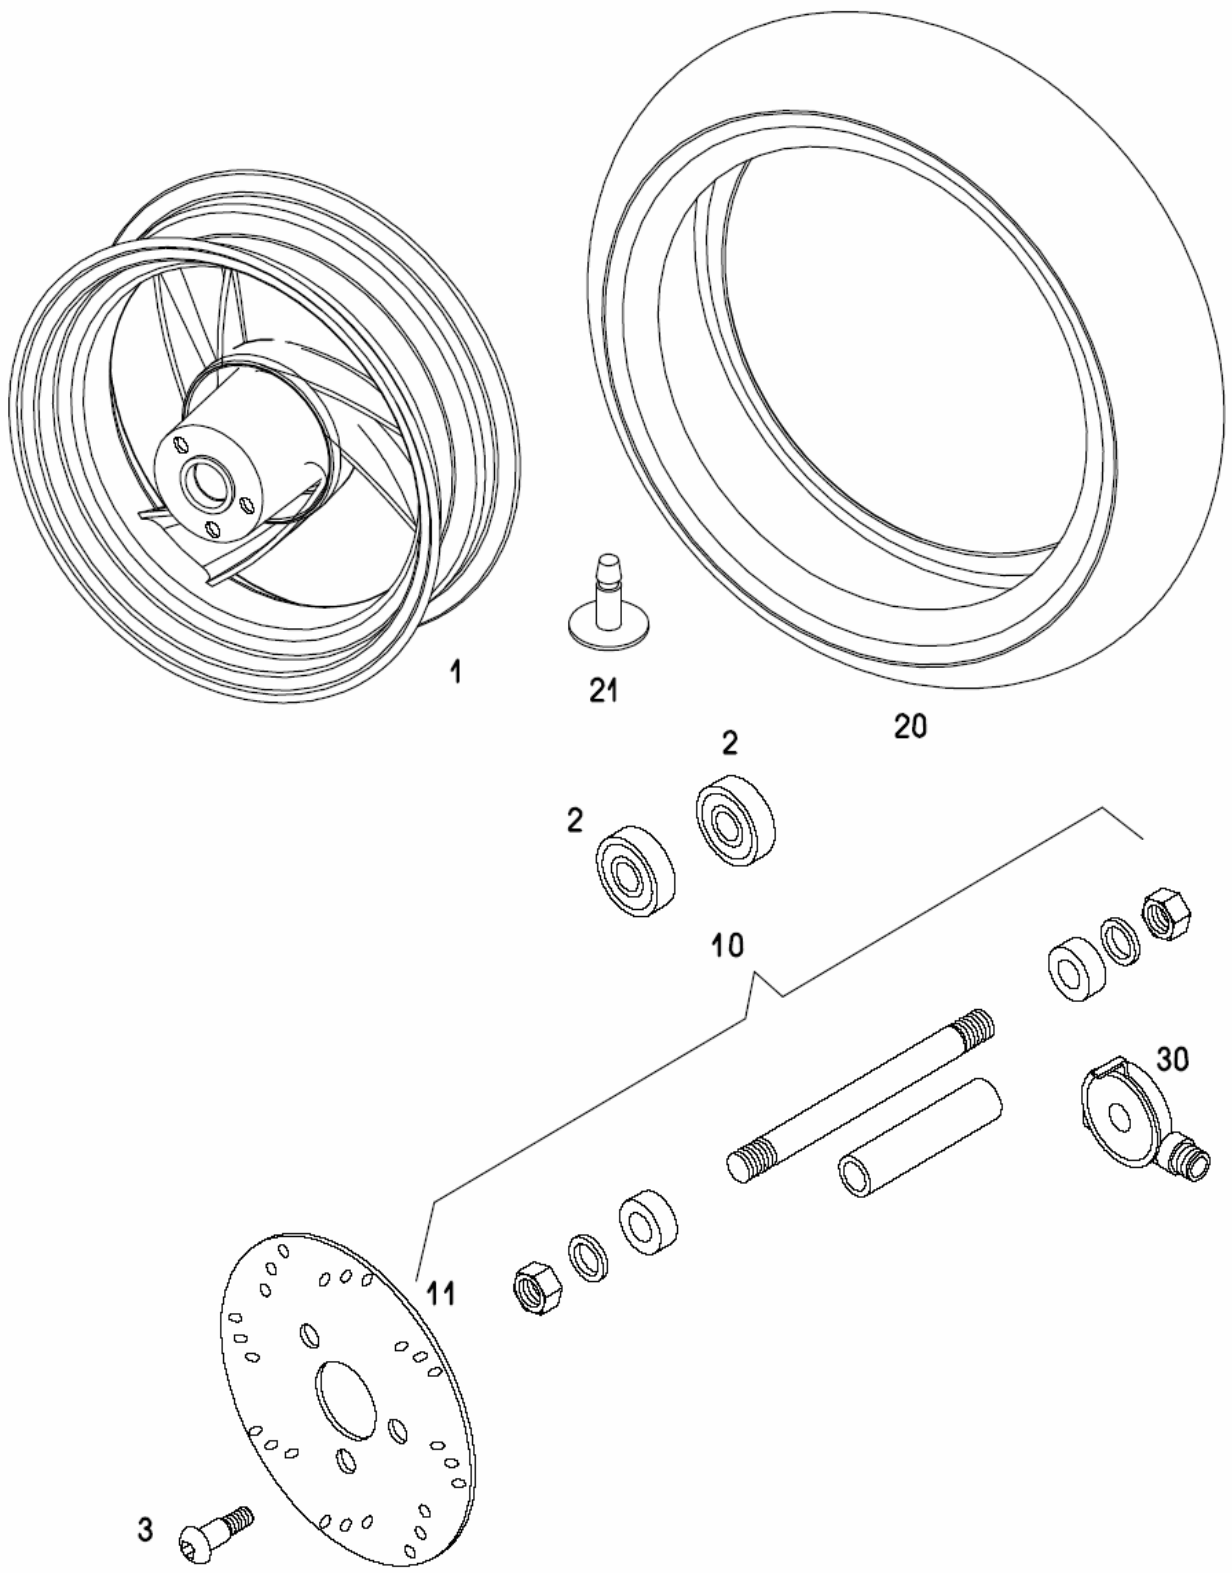

FRONT WHEEL

No.	*	Part No.	Denomination	B	C	D
1		242260LAK	FRONT WHEEL	1	1	1
2		044225	BEARING 12X32X10(6201-2Z)	2	2	2
3		236424	SCREW FOR DISC 'YA	3	3	3
10		236736	WHEEL SET (with parts 2, 11 in 21)	1	1	1
11		236425	BRAKE DISC 190	1	1	1
12		236429	FRONT WHEEL AXLE M12X1	1	1	1
13		236427	DISTANCE TUBE'D18/12L75,7	1	1	1
14		236428	DISTANCE TUBE'D24/12L19,4	1	1	1
15		243183	DISTANCE BUSH 18x13x75,7	1	1	1
20		236326	TYRE'120/70-12 TUBELESS	1	1	1
21		236327	VALVE TUBELESS (2 pcs in set 236736)	1	1	1
30		236328	SPEEDOMETER DRIVE'YA-12	1	1	1